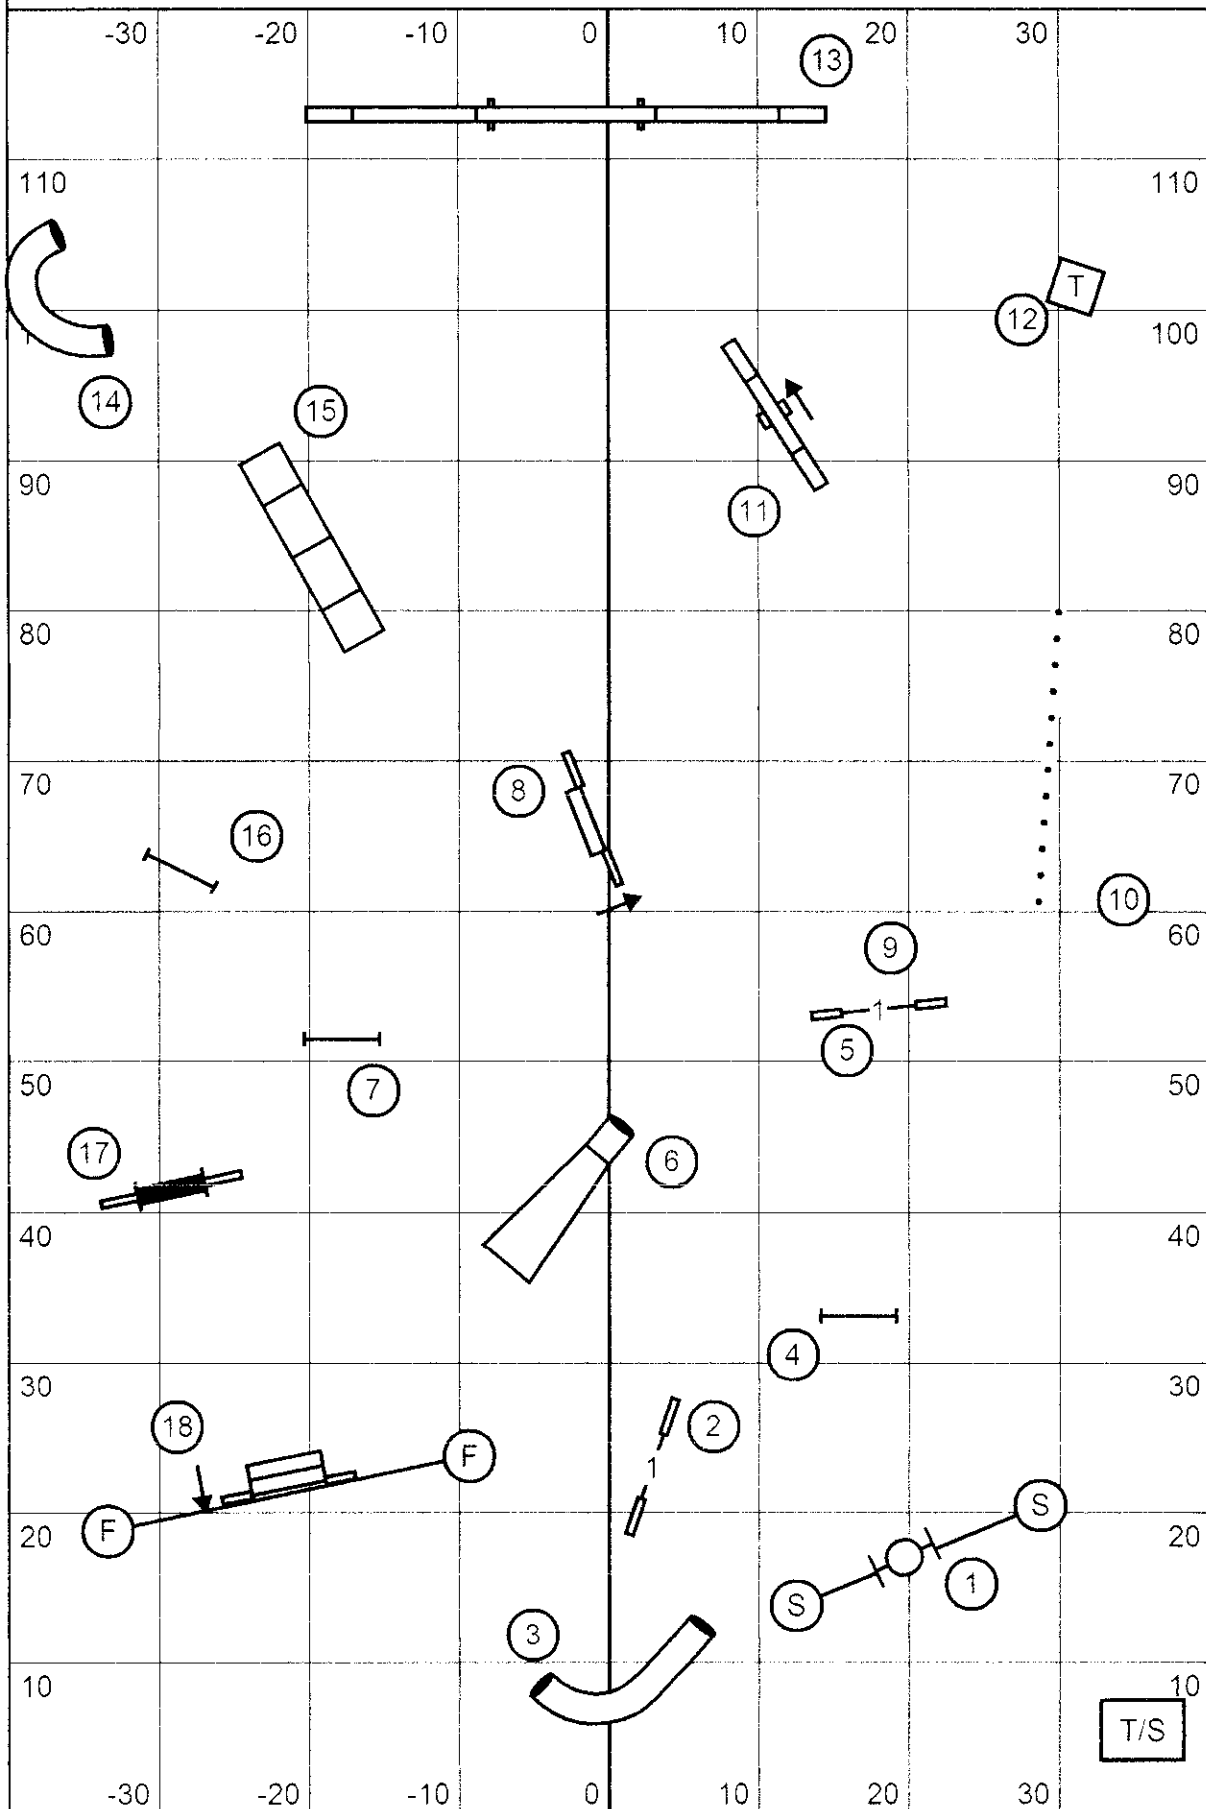

Open Stan., March 6, 2010, Smack Dab Agility Club. Judge--Pam Cumming