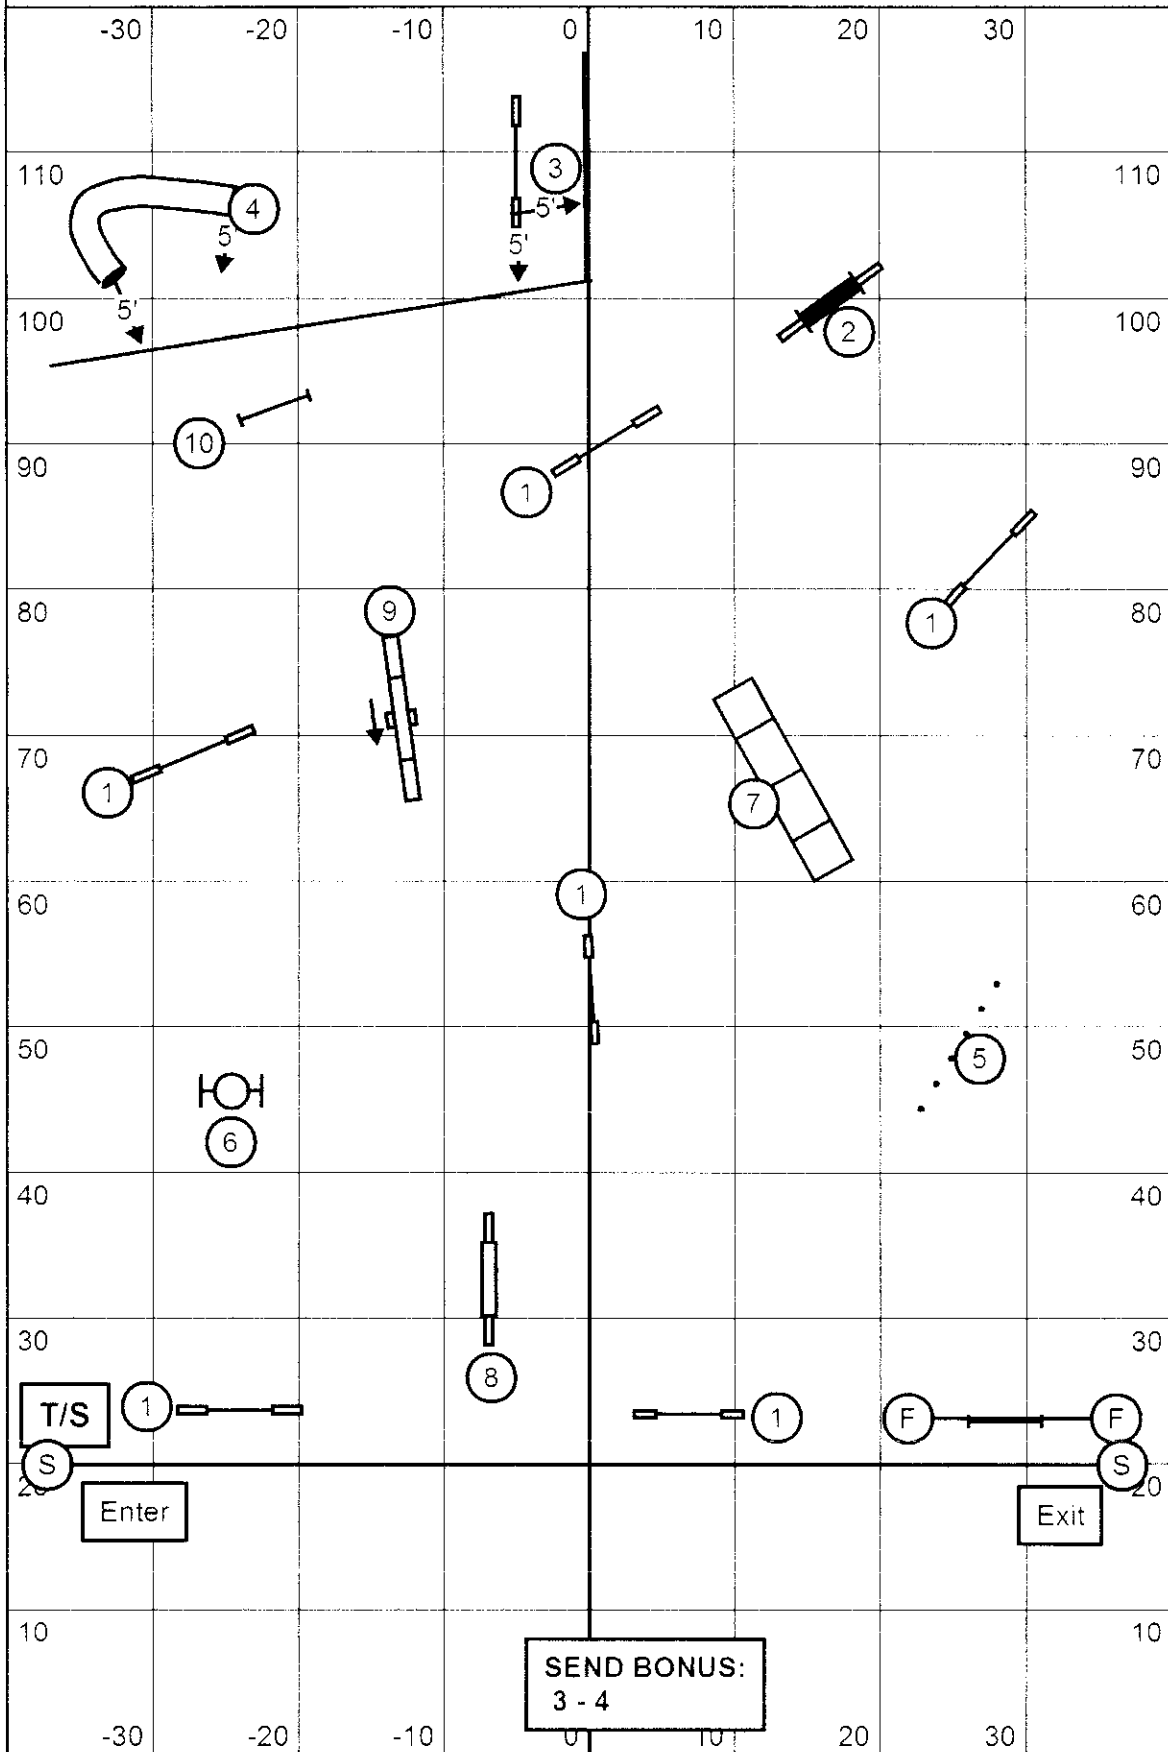

EX FAST, 3/6/10, Smack Dab Agility Club. Judge--Pam Cumming

SEND BONUS:
2 - 3 - 9

All obstacles -- bi-directional except A-frame, Weaves, Teeter, Triple, Panel, and Tunnel.

Open FAST, 3/6/10, Smack Dab Agility Club. Judge--Pam Cumming

All obstacles are bi-directional except . Teeter, Weaves, Triple, Panel, and Tunnel.

NOV. FAST, 3/6/10, Smack Dab Agility Club. Judge--Pam Cumming

All obstacles are bi-directional except Tire, Teeter, Panel, and Tunnel.