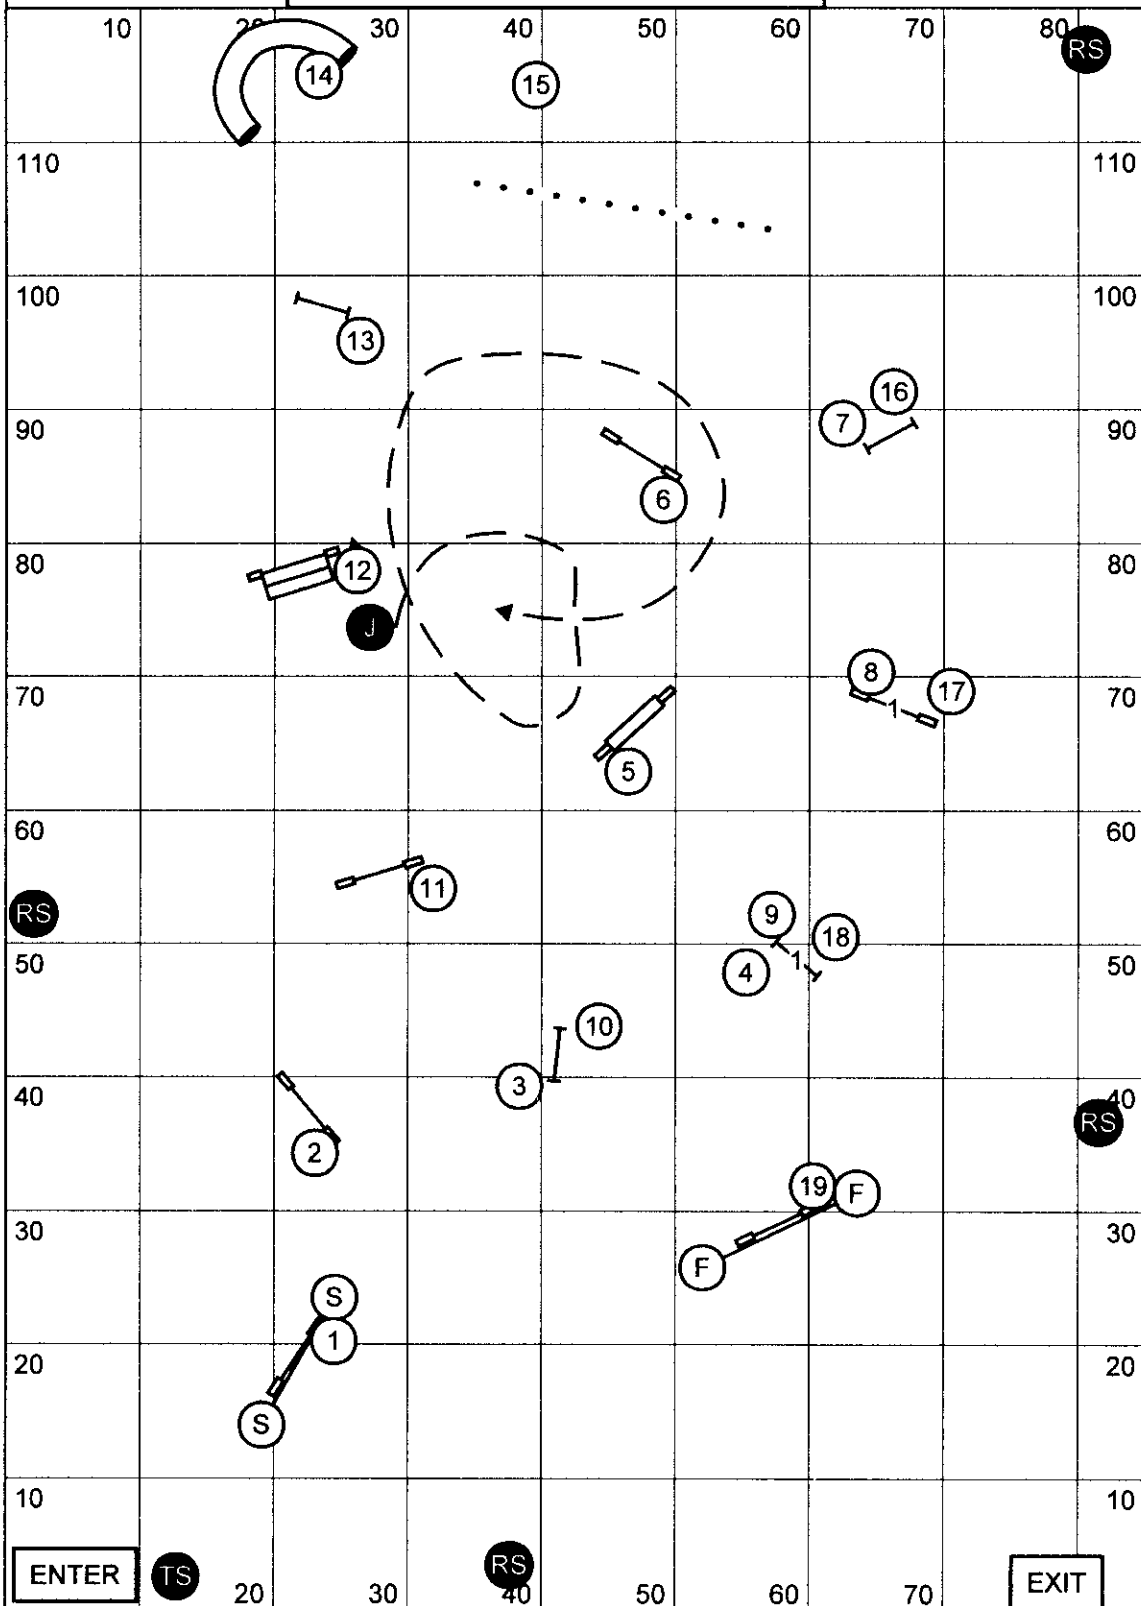

All obstacles are bi-directional except . Teeter, Weaves, Triple, Panel, and Tunnel.

NOV. FAST, 3/6/10, Smack Dab Agility Club. Judge--Pam Cumming

All obstacles are bi-directional except Tire, Teeter, Panel, and Tunnel.

ENTER

TS

RS

EXIT

Please enter when the dog in the ring is at jump #16.

OPEN JWW, 3/6/10. Smack Dab Agilty Club. Judge--Pam Cumming

NOV JWW, 3/6/10. Smack Dab Agility Club. Judge--Pam Cumming