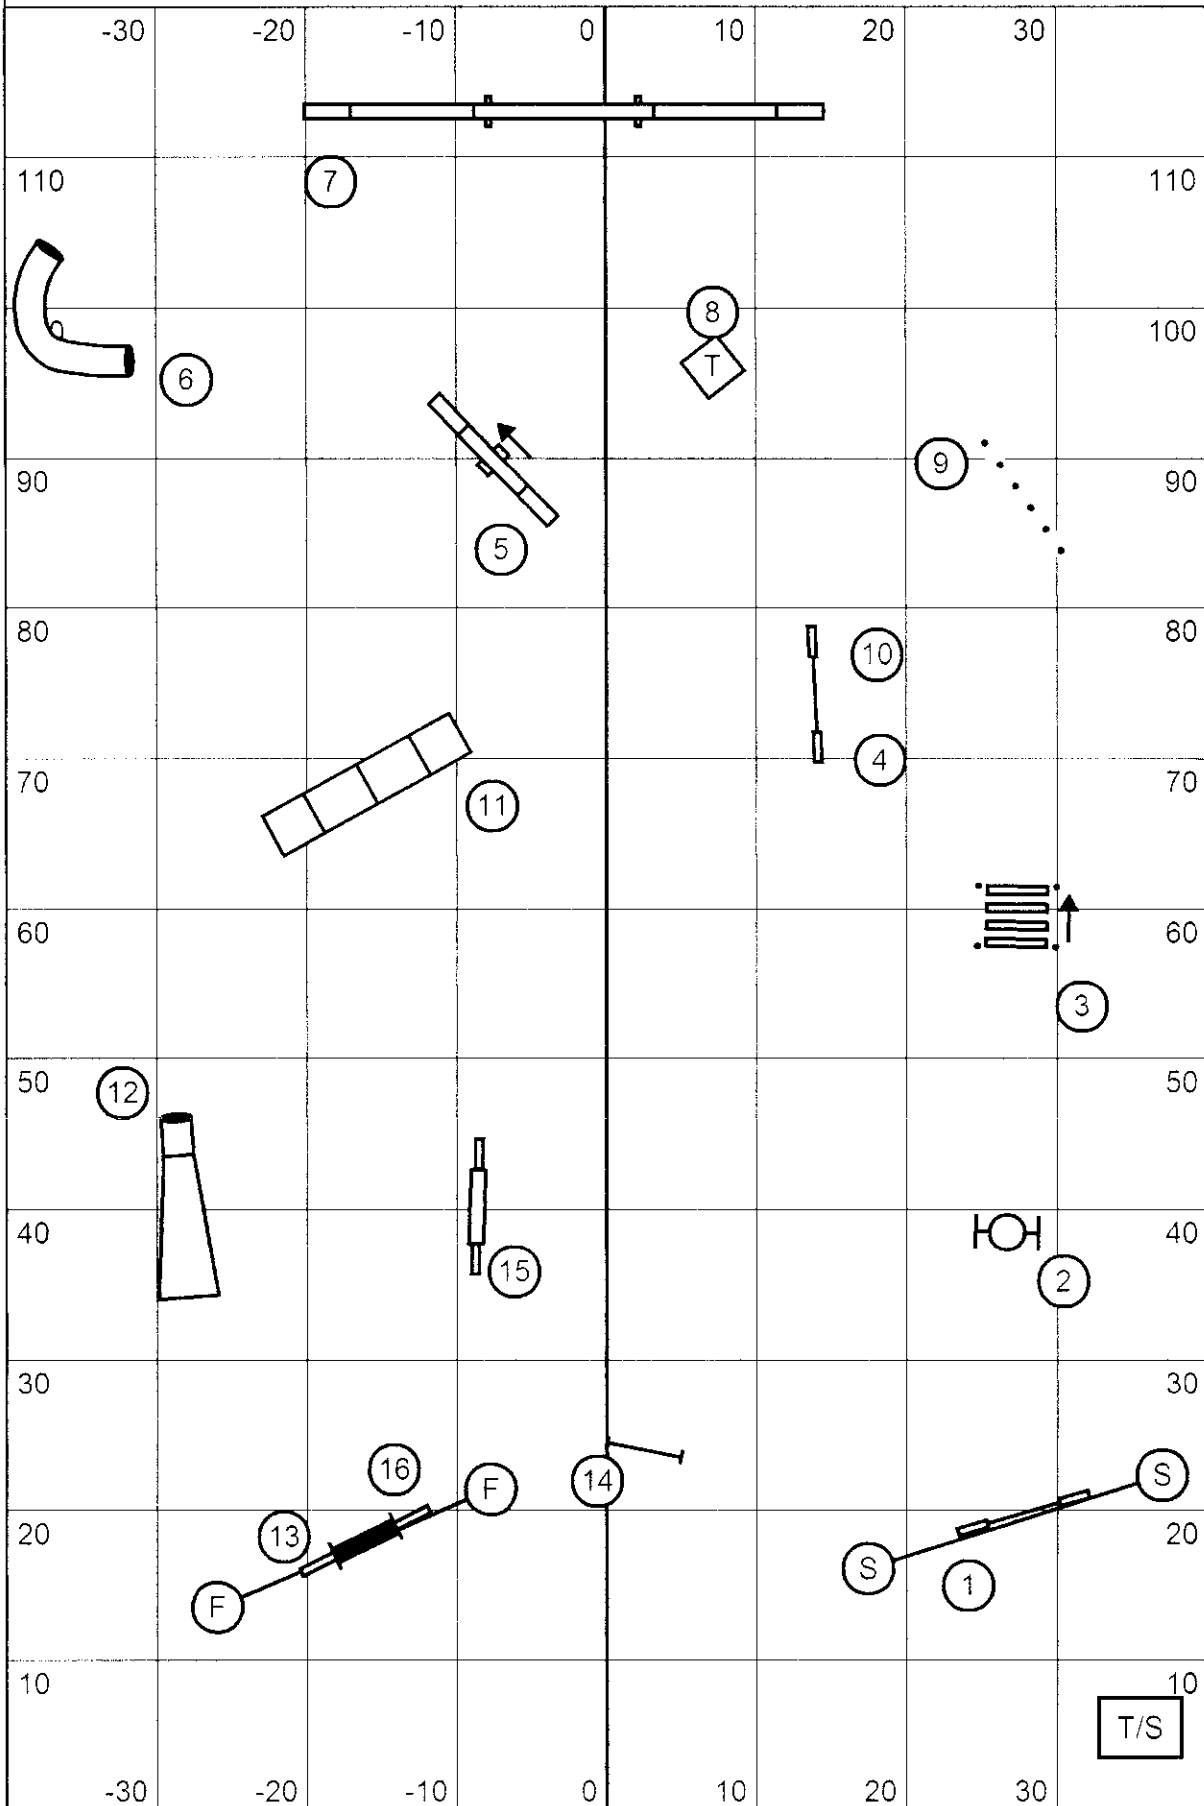

Nov. Stan., March 6, 2010, Smack Dab Agility Club. Judge--Pam Cumming