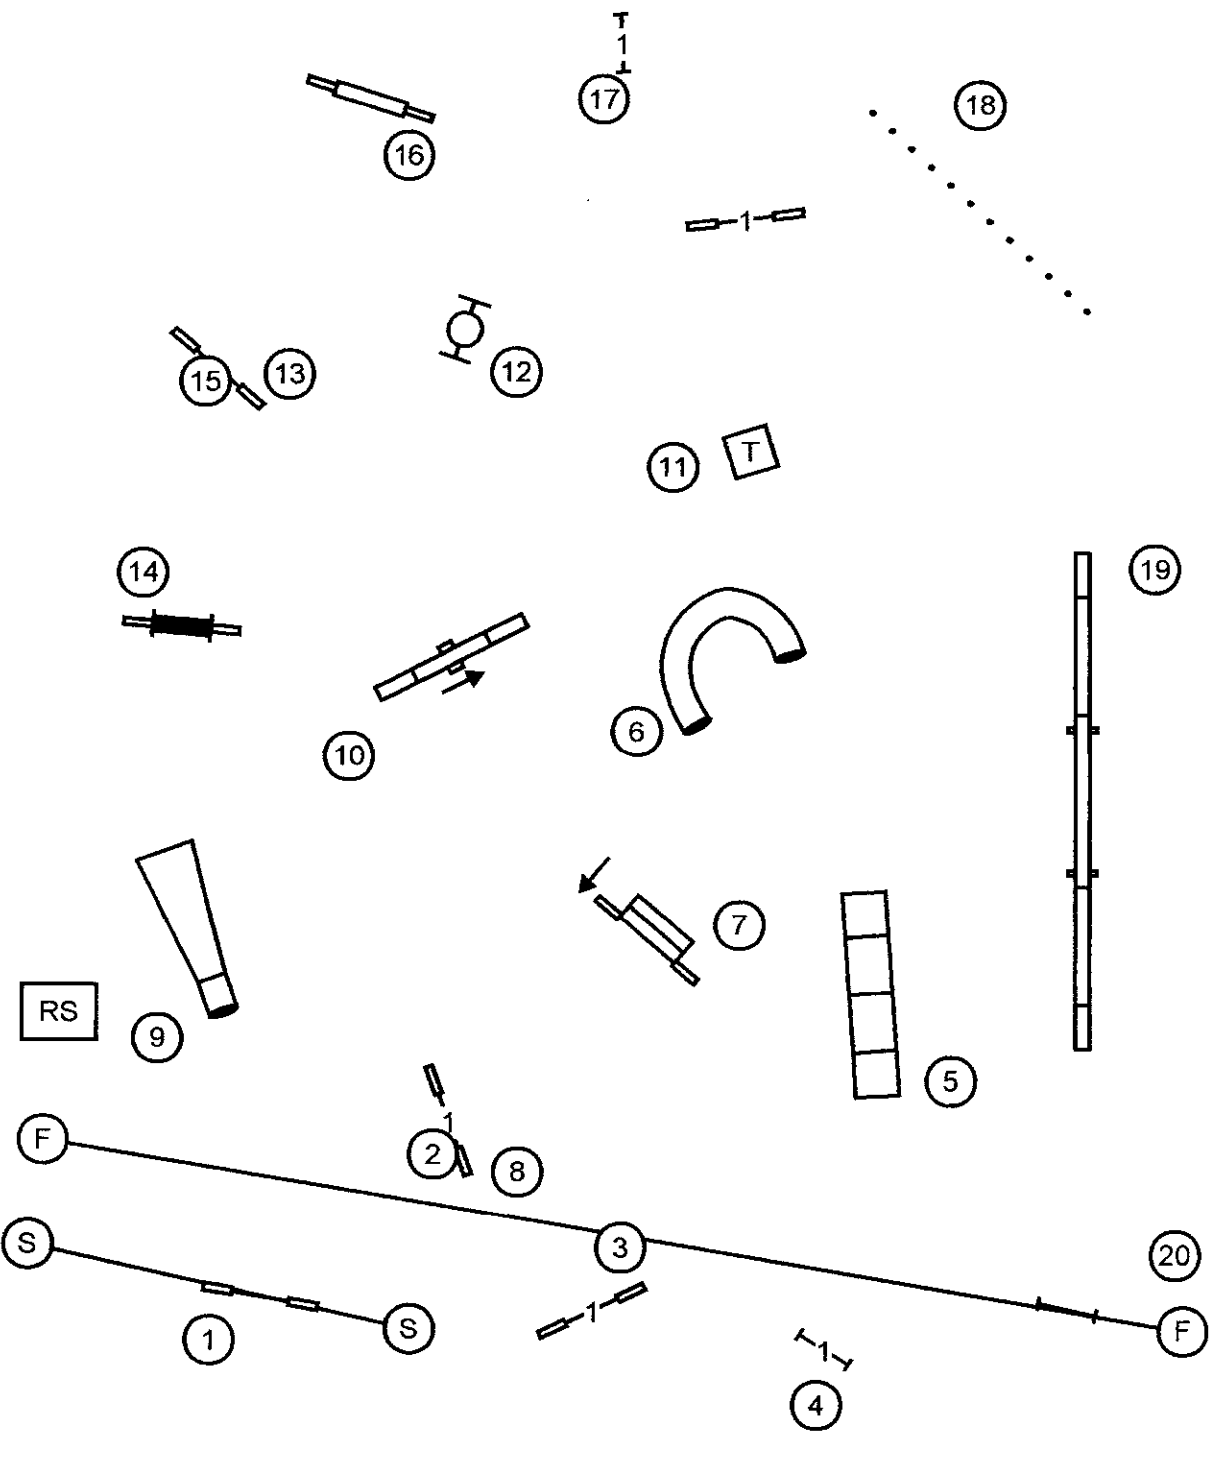

Smack Dab Agility Club
Napierville, IL
March 6, 2010
Carla Boudrot, Judge
Excellent Standard

RS

RS

RS

F

S

Enter

TS

RS

Exit