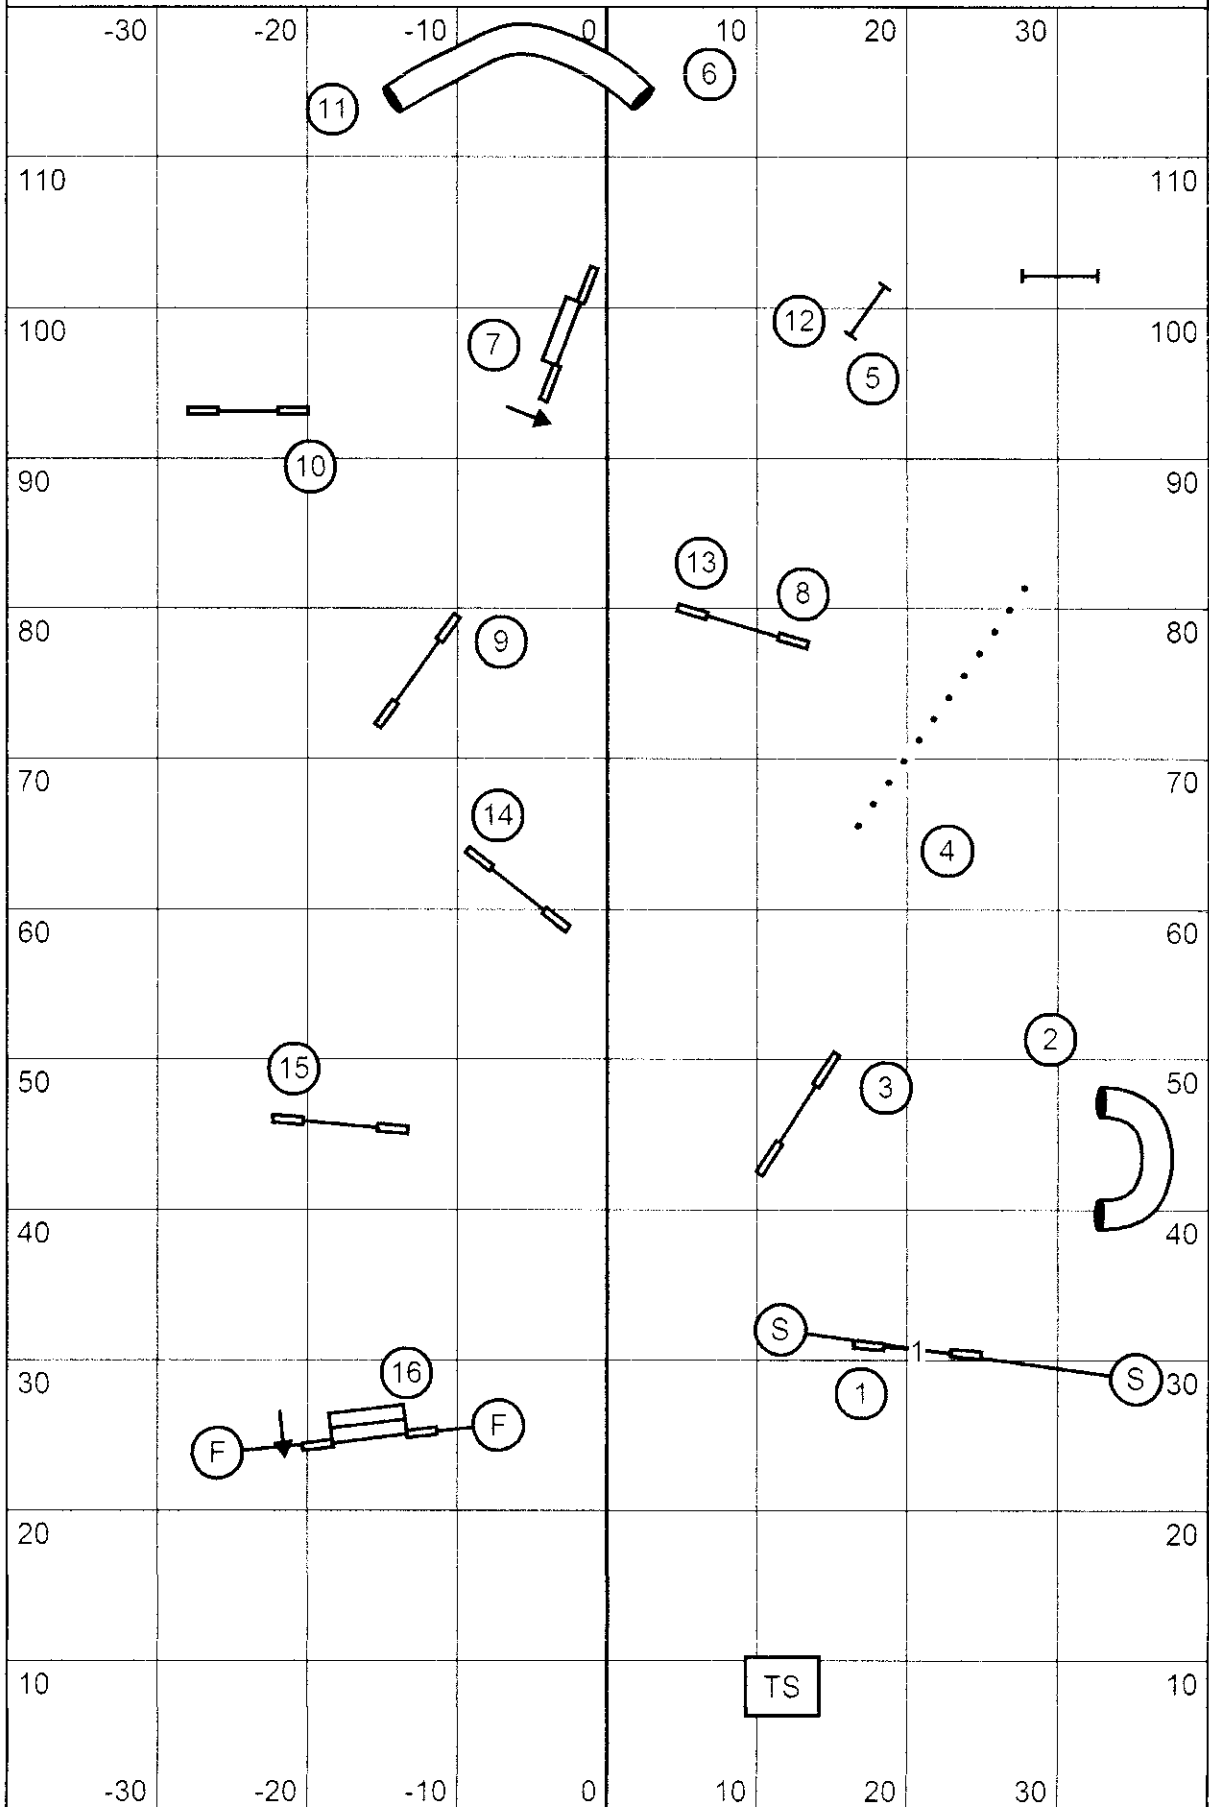

All obstacles are bi-directional except . Teeter, Weaves, Triple, Panel, and Tunnel.

NOV. FAST, 3/6/10, Smack Dab Agility Club. Judge--Pam Cumming

All obstacles are bi-directional except Tire, Teeter, Panel, and Tunnel.

ENTER

TS

RS

EXIT

Please enter when the dog in the ring is at jump #16.

OPEN JWW, 3/6/10. Smack Dab Agilty Club. Judge--Pam Cumming

NOV JWW, 3/6/10. Smack Dab Agility Club. Judge--Pam Cumming