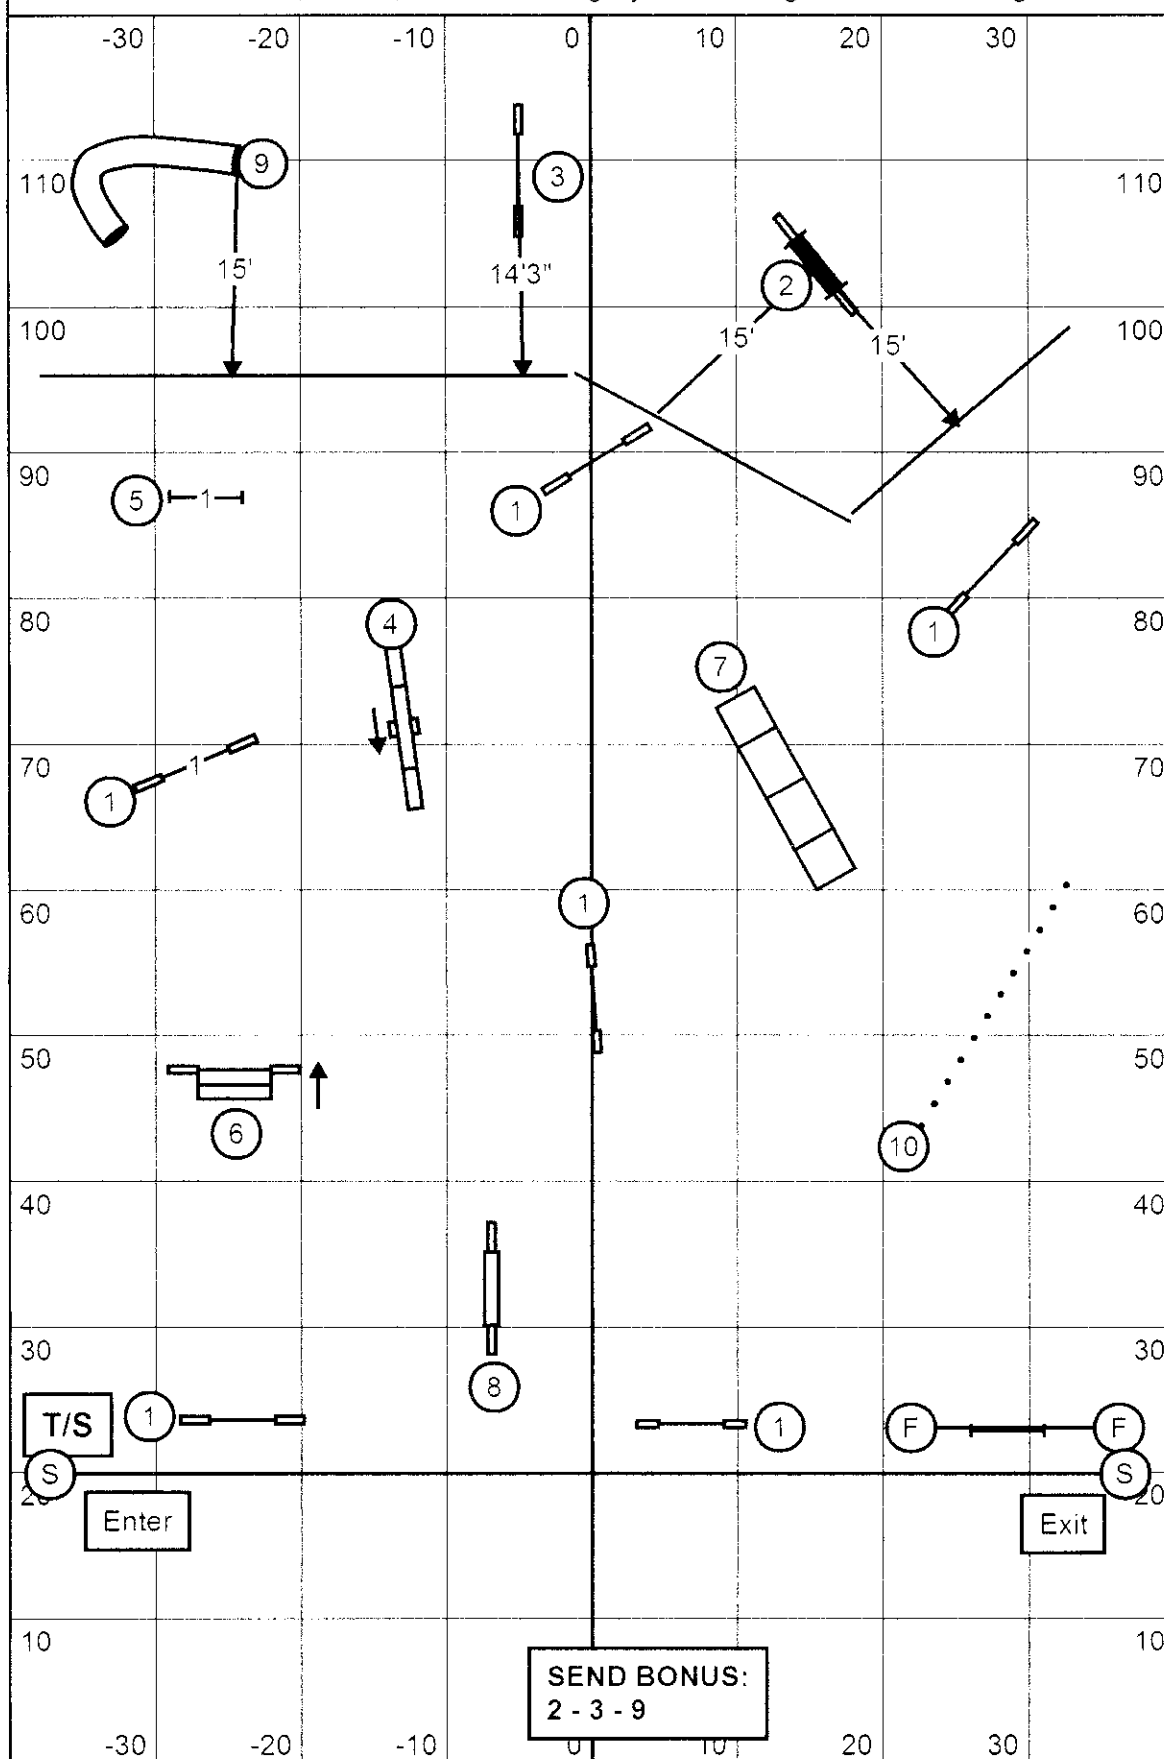

EX FAST, 3/6/10, Smack Dab Agility Club. Judge--Pam Cumming

SEND BONUS:
2 - 3 - 9

All obstacles -- bi-directional except A-frame, Weaves, Teeter, Triple, Panel, and Tunnel.

Open FAST, 3/6/10, Smack Dab Agility Club. Judge--Pam Cumming

All obstacles are bi-directional except . Teeter, Weaves, Triple, Panel, and Tunnel.

NOV. FAST, 3/6/10, Smack Dab Agility Club. Judge--Pam Cumming

All obstacles are bi-directional except Tire, Teeter, Panel, and Tunnel.