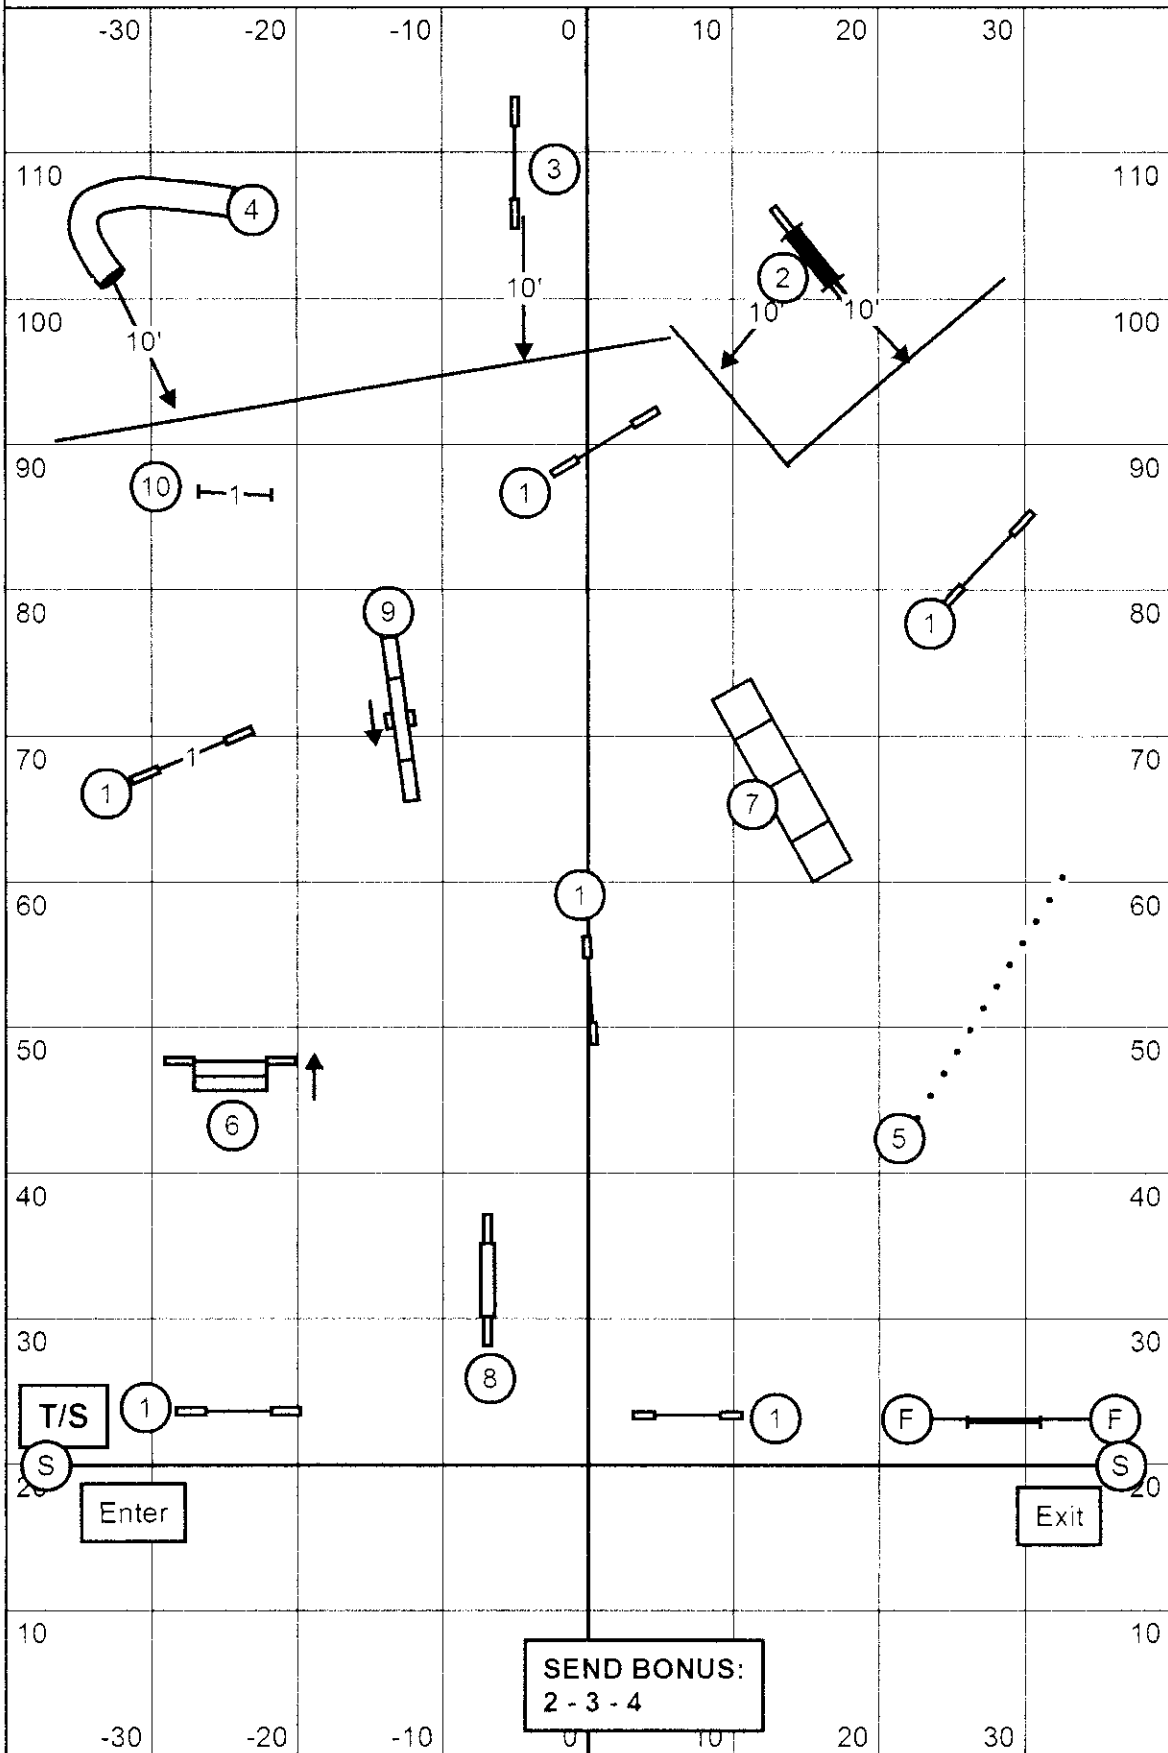

EX FAST, 3/6/10, Smack Dab Agility Club. Judge--Pam Cumming

SEND BONUS:
2 - 3 - 9

All obstacles -- bi-directional except A-frame, Weaves, Teeter, Triple, Panel, and Tunnel.

Open FAST, 3/6/10, Smack Dab Agility Club. Judge--Pam Cumming

All obstacles are bi-directional except . Teeter, Weaves, Triple, Panel, and Tunnel.

NOV. FAST, 3/6/10, Smack Dab Agility Club. Judge--Pam Cumming

All obstacles are bi-directional except Tire, Teeter, Panel, and Tunnel.