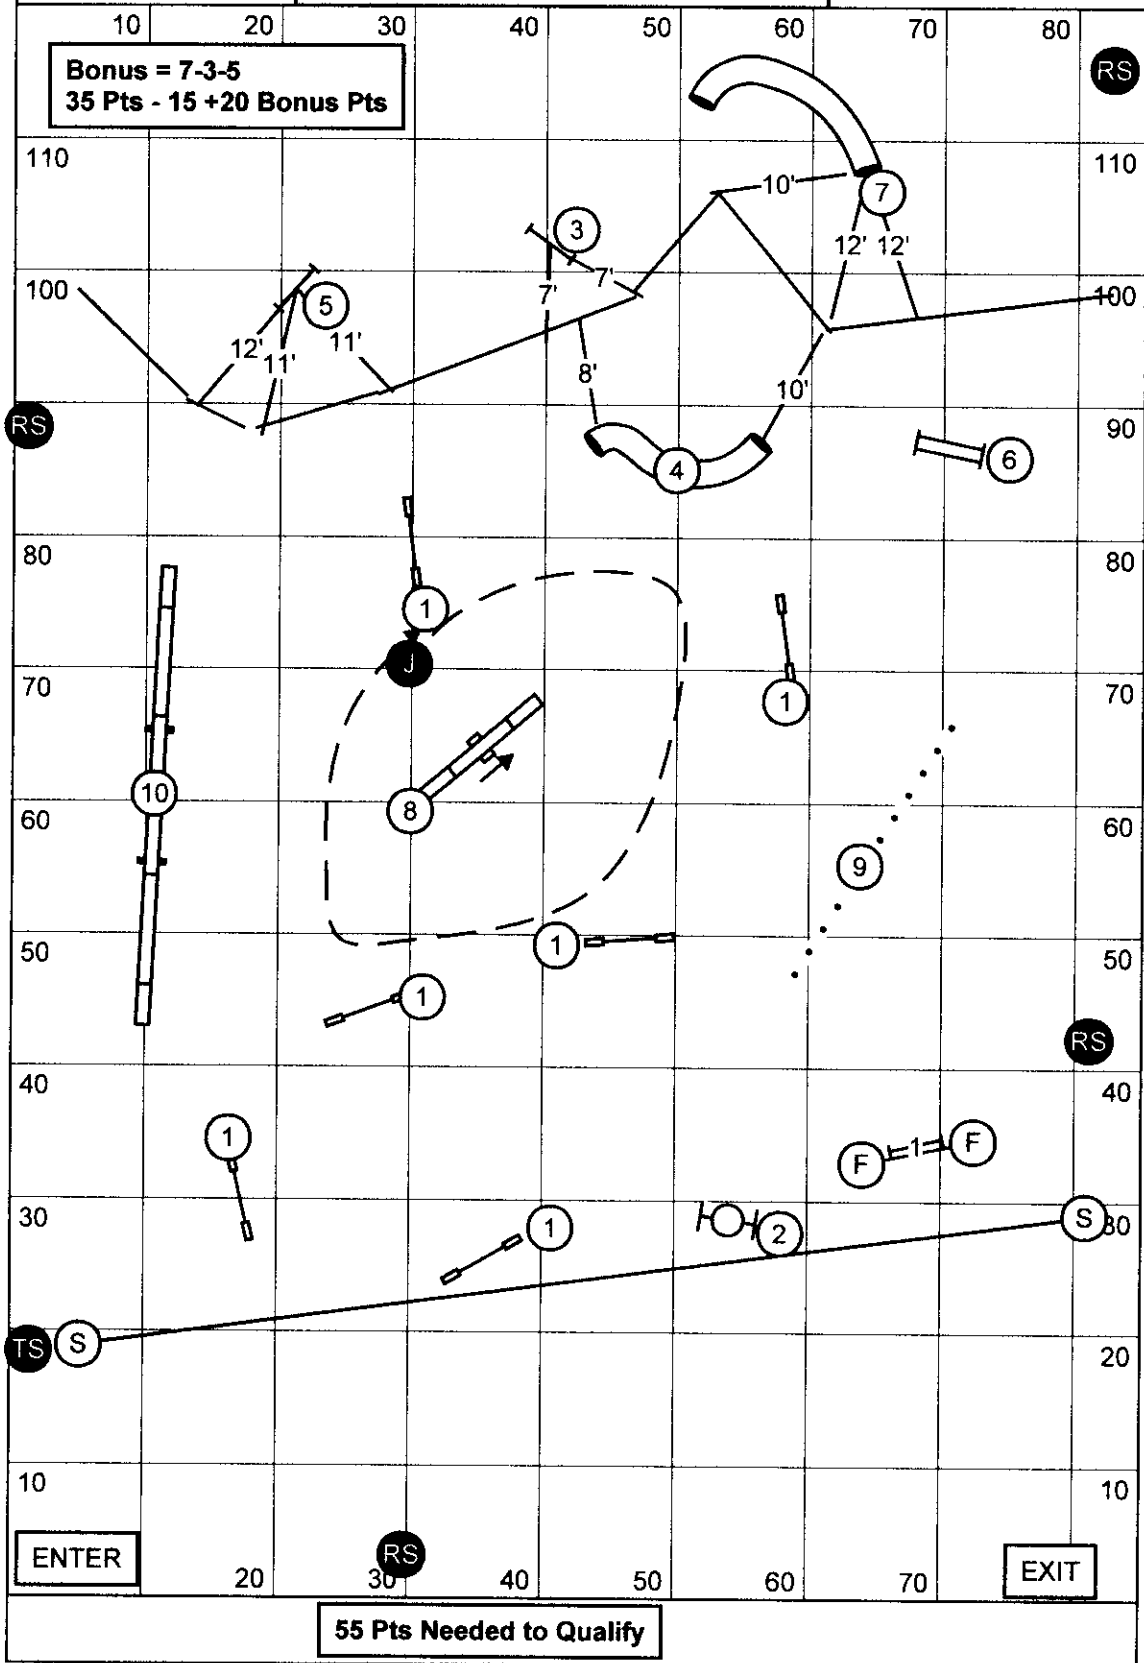

Smack Dab's Agility Club of Warrenville
Agility Trial - Friday, March 5, 2010
Naperville, IL
Excellent FAST
Judge - Pamela 'Candy' Nettles

Bonus = 3-4-5
32 Pts (12pts + Bonus)

60 Points Needed to Qualify

Smack Dab's Agility Club of Warrenville
Agility Trial - Friday, March 5, 2010
 Naperville, IL
 Open FAST
 Judge - Pamela 'Candy' Nettles

Bonus = 7-3-5
35 Pts - 15 +20 Bonus Pts

55 Pts Needed to Qualify

EX Standard, March 5, 2010, Smack Dab Agility Club. Judge--Pam Cumming

Smack Dab's Agility Club of Warrenville
Agility Trial - Friday, March 5, 2010
Naperville, IL
Open Standard
Judge - Pamela 'Candy' Nettles

Please enter when dog in ring is at # 14 Bar Jump

Smack Dab's Agility Club of Warrenville, Inc.
Agility Trial - Friday, March 5, 2010
Naperville, IL
Novice Standard
Judge - Pamela 'Candy' Nettles