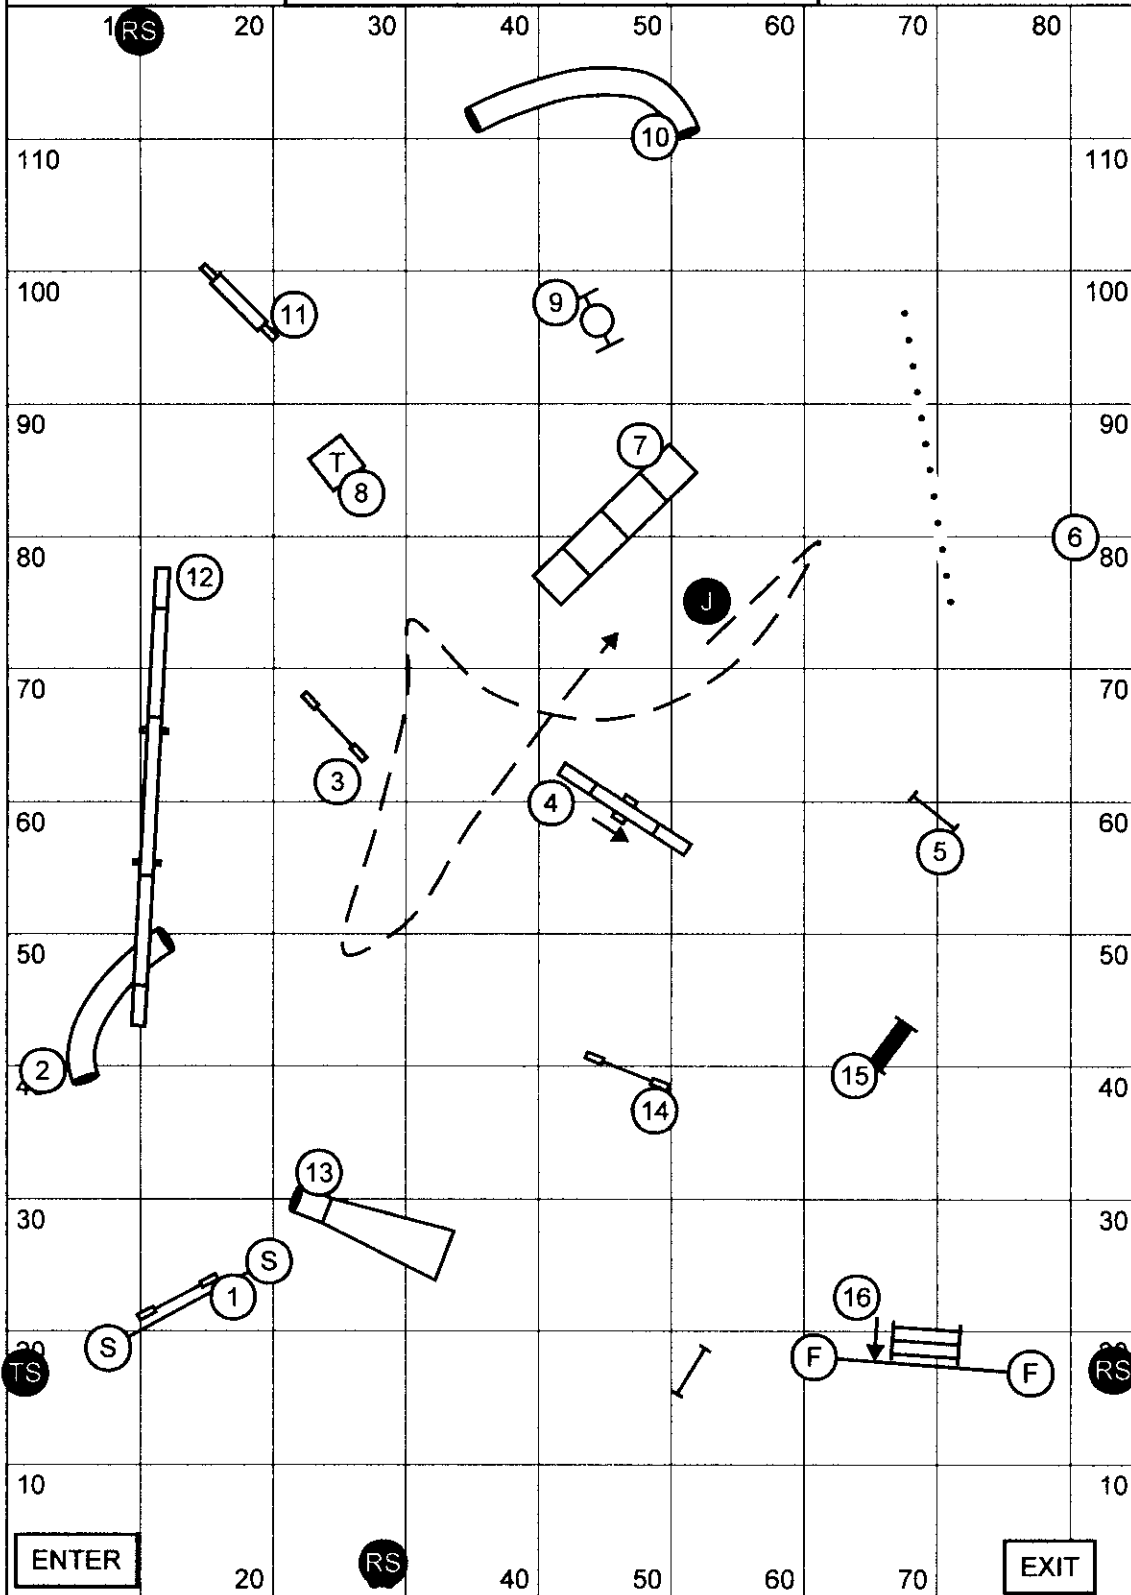

Smack Dab's Agility Club of Warrenville
Agility Trial - Friday, March 5, 2010
Naperville, IL
Excellent FAST
Judge - Pamela 'Candy' Nettles

Bonus = 3-4-5
32 Pts (12pts + Bonus)

60 Points Needed to Qualify

Smack Dab's Agility Club of Warrenville
Agility Trial - Friday, March 5, 2010
 Naperville, IL
 Open FAST
 Judge - Pamela 'Candy' Nettles

Bonus = 7-3-5
35 Pts - 15 +20 Bonus Pts

55 Pts Needed to Qualify

EX Standard, March 5, 2010, Smack Dab Agility Club. Judge--Pam Cumming

Smack Dab's Agility Club of Warrenville
Agility Trial - Friday, March 5, 2010
Naperville, IL
Open Standard
Judge - Pamela 'Candy' Nettles

Please enter when dog in ring is at # 14 Bar Jump

Smack Dab's Agility Club of Warrenville, Inc.
Agility Trial - Friday, March 5, 2010
Naperville, IL
Novice Standard
Judge - Pamela 'Candy' Nettles