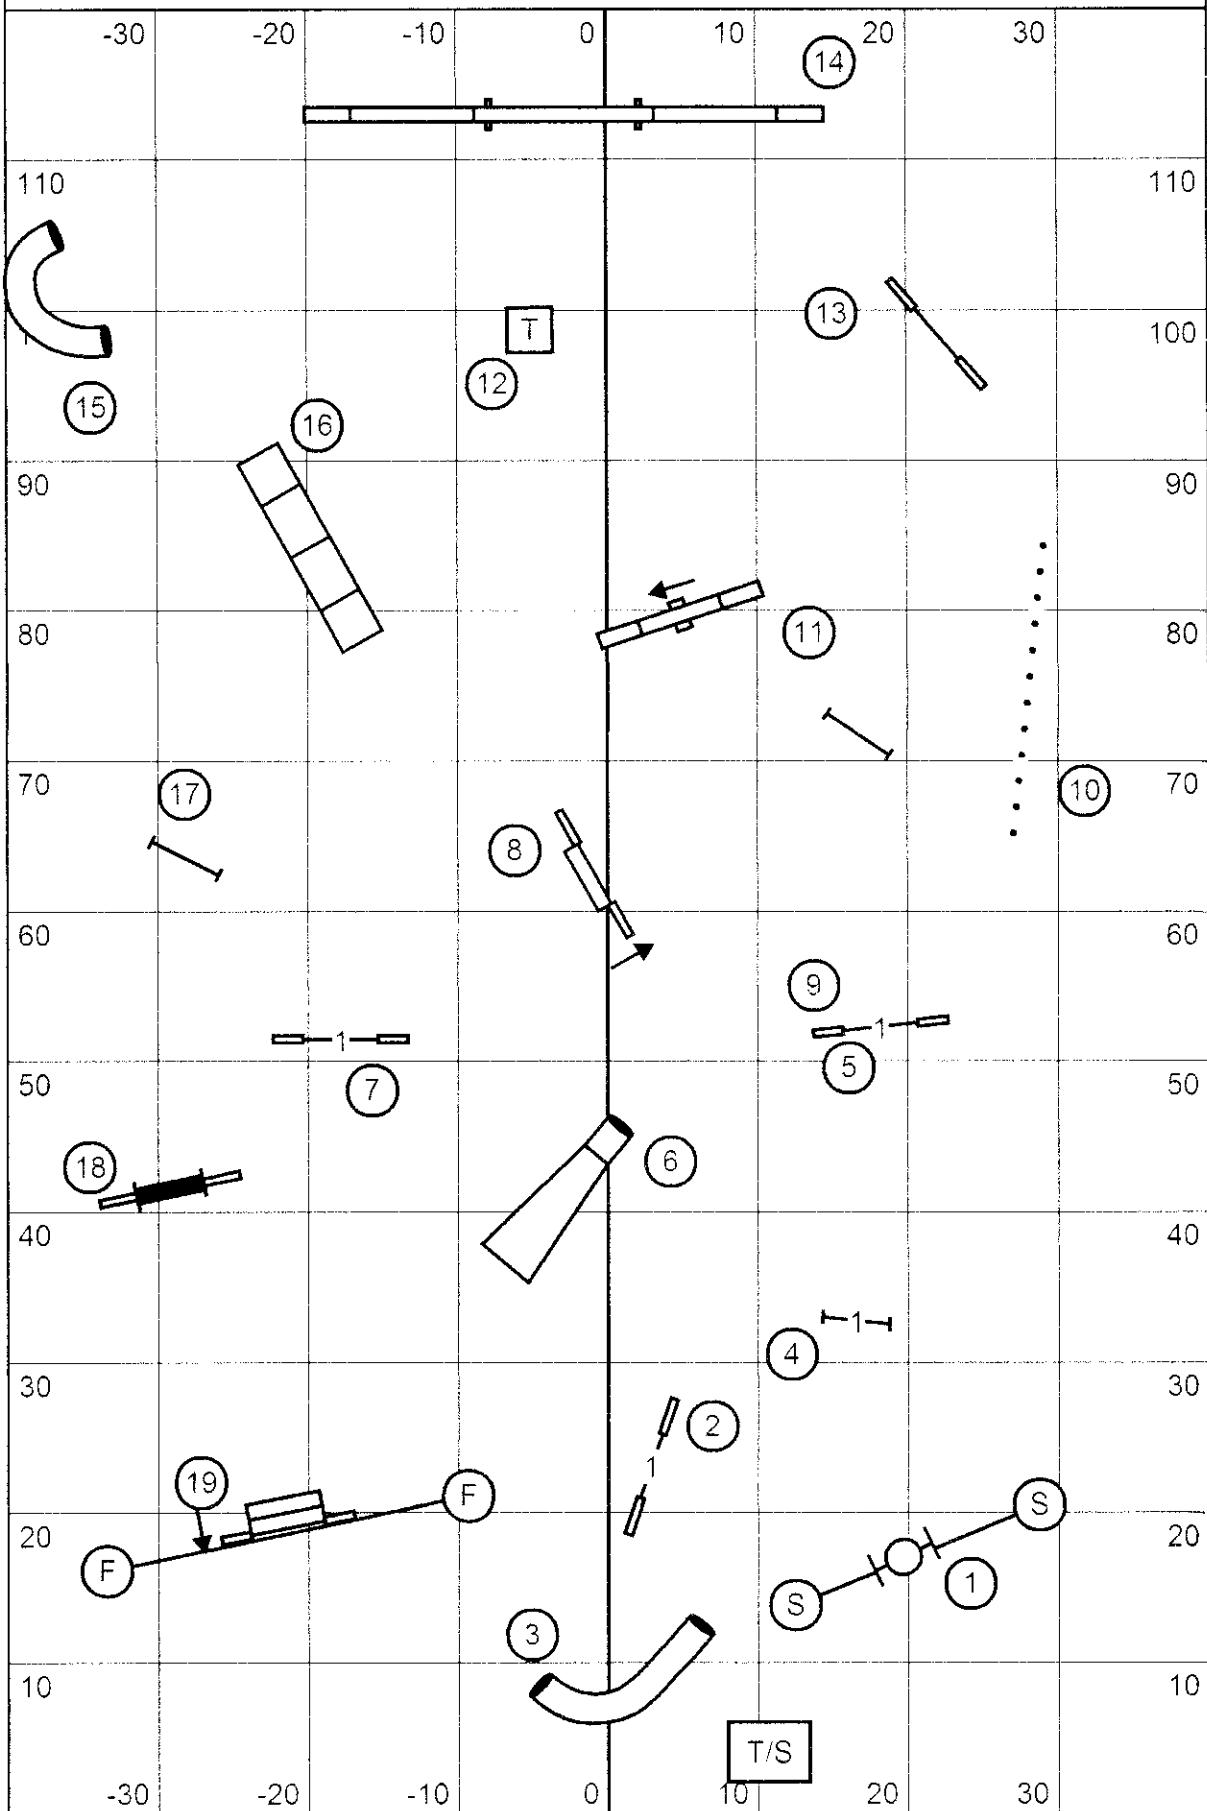

Smack Dab's Agility Club of Warrenville
Agility Trial - Friday, March 5, 2010
Naperville, IL
Excellent FAST
Judge - Pamela 'Candy' Nettles

Bonus = 3-4-5
32 Pts (12pts + Bonus)

60 Points Needed to Qualify

Smack Dab's Agility Club of Warrenville
Agility Trial - Friday, March 5, 2010
 Naperville, IL
 Open FAST
 Judge - Pamela 'Candy' Nettles

Bonus = 7-3-5
35 Pts - 15 +20 Bonus Pts

55 Pts Needed to Qualify

EX Standard, March 5, 2010, Smack Dab Agility Club. Judge--Pam Cumming

Smack Dab's Agility Club of Warrenville
Agility Trial - Friday, March 5, 2010
Naperville, IL
Open Standard
Judge - Pamela 'Candy' Nettles

Please enter when dog in ring is at # 14 Bar Jump

Smack Dab's Agility Club of Warrenville, Inc.
Agility Trial - Friday, March 5, 2010
Naperville, IL
Novice Standard
Judge - Pamela 'Candy' Nettles