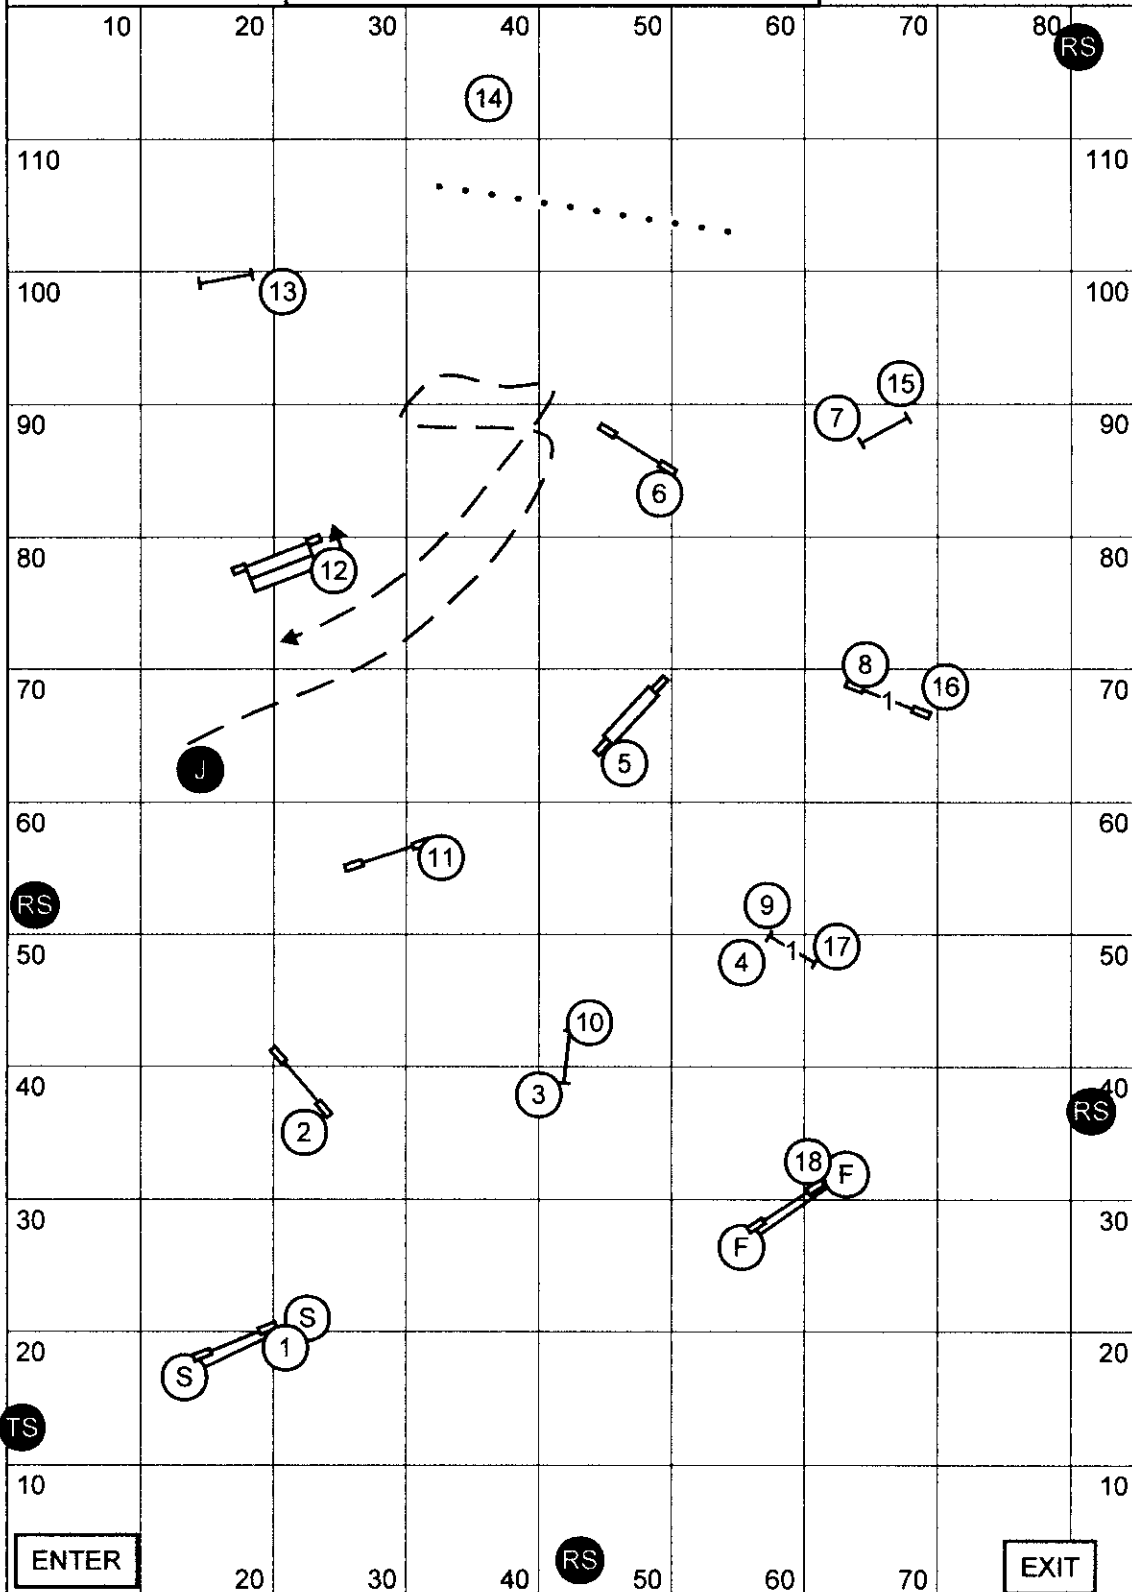

Smack Dab's Agility Club of Warrenville
Agility Trial - Friday, March 5, 2010
Naperville, IL
Open JWW
Judge - Pamela 'Candy' Nettles

Please enter when the dog in the ring is at jump #15.