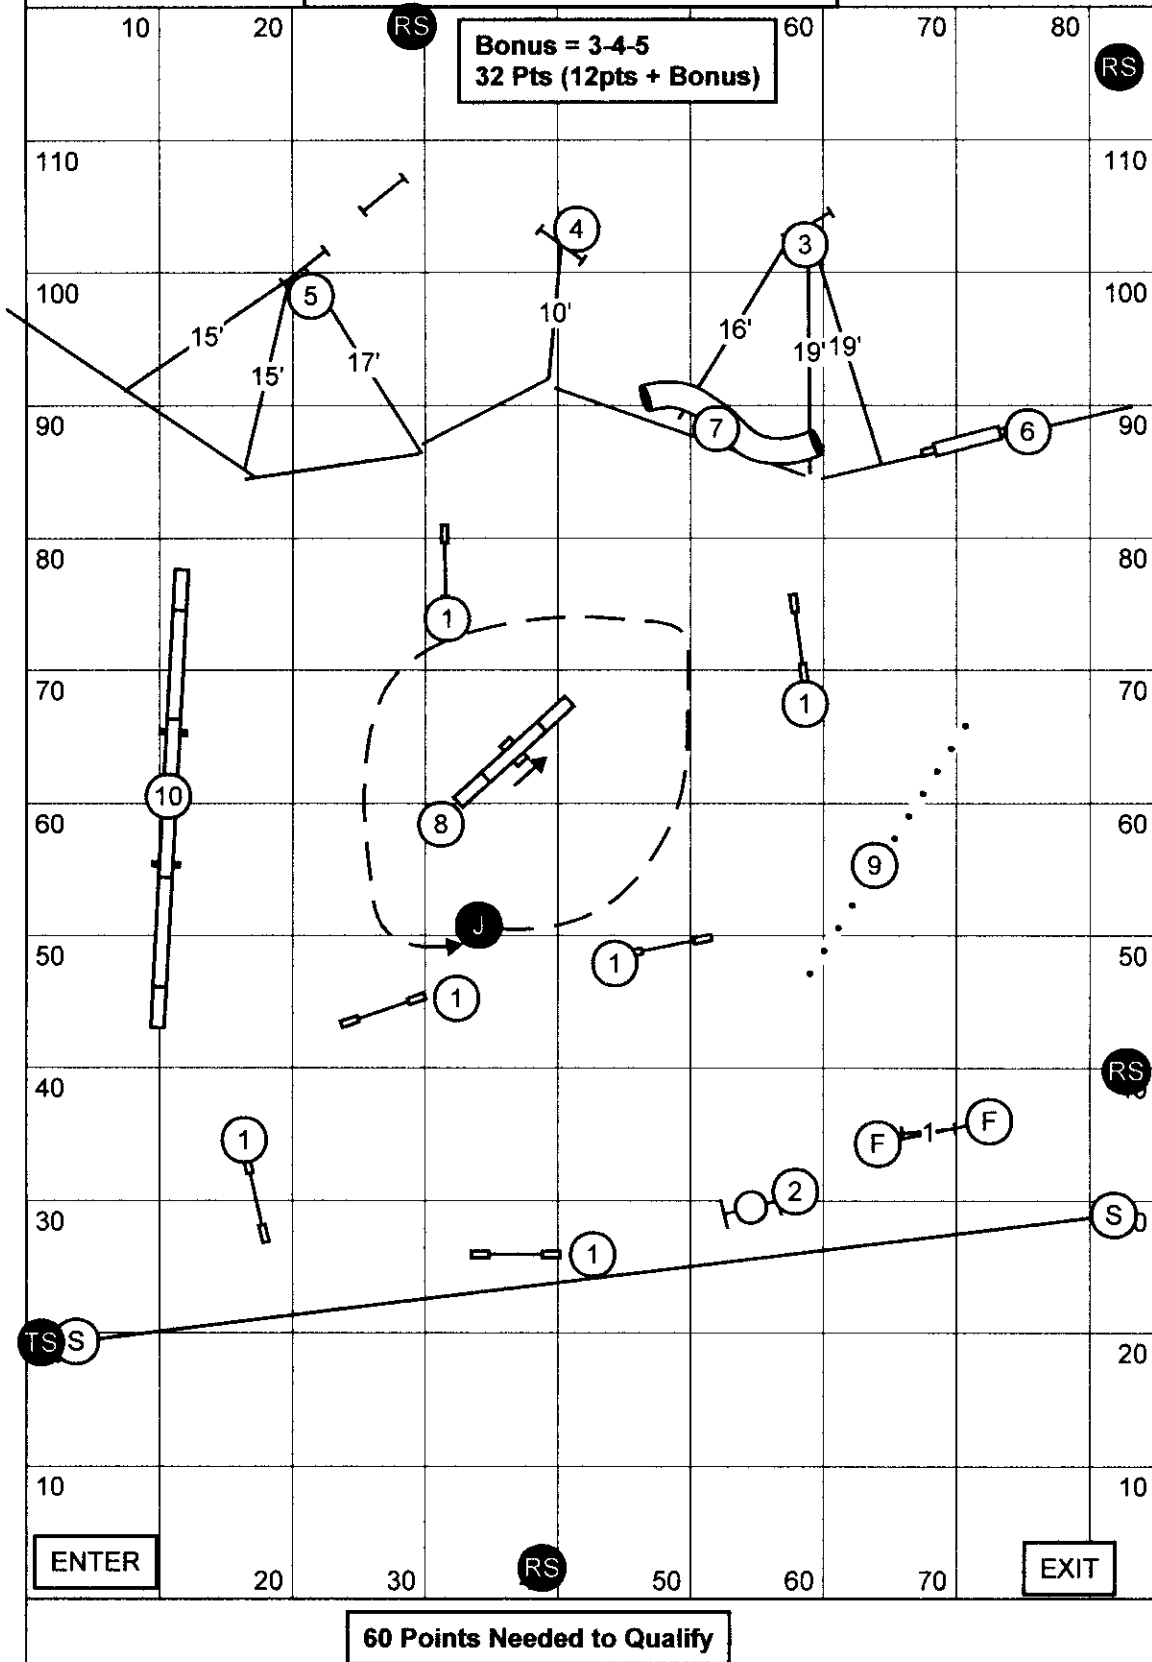

Smack Dab's Agility Club of Warrenville
Agility Trial - Friday, March 5, 2010
Naperville, IL
Excellent FAST
Judge - Pamela 'Candy' Nettles

Bonus = 3-4-5
32 Pts (12pts + Bonus)

60 Points Needed to Qualify

Smack Dab's Agility Club of Warrenville
Agility Trial - Friday, March 5, 2010
 Naperville, IL
 Open FAST
 Judge - Pamela 'Candy' Nettles

Bonus = 7-3-5
35 Pts - 15 +20 Bonus Pts

55 Pts Needed to Qualify

EX Standard, March 5, 2010, Smack Dab Agility Club. Judge--Pam Cumming

Smack Dab's Agility Club of Warrenville
Agility Trial - Friday, March 5, 2010
Naperville, IL
Open Standard
Judge - Pamela 'Candy' Nettles

Please enter when dog in ring is at # 14 Bar Jump

Smack Dab's Agility Club of Warrenville, Inc.
Agility Trial - Friday, March 5, 2010
Naperville, IL
Novice Standard
Judge - Pamela 'Candy' Nettles