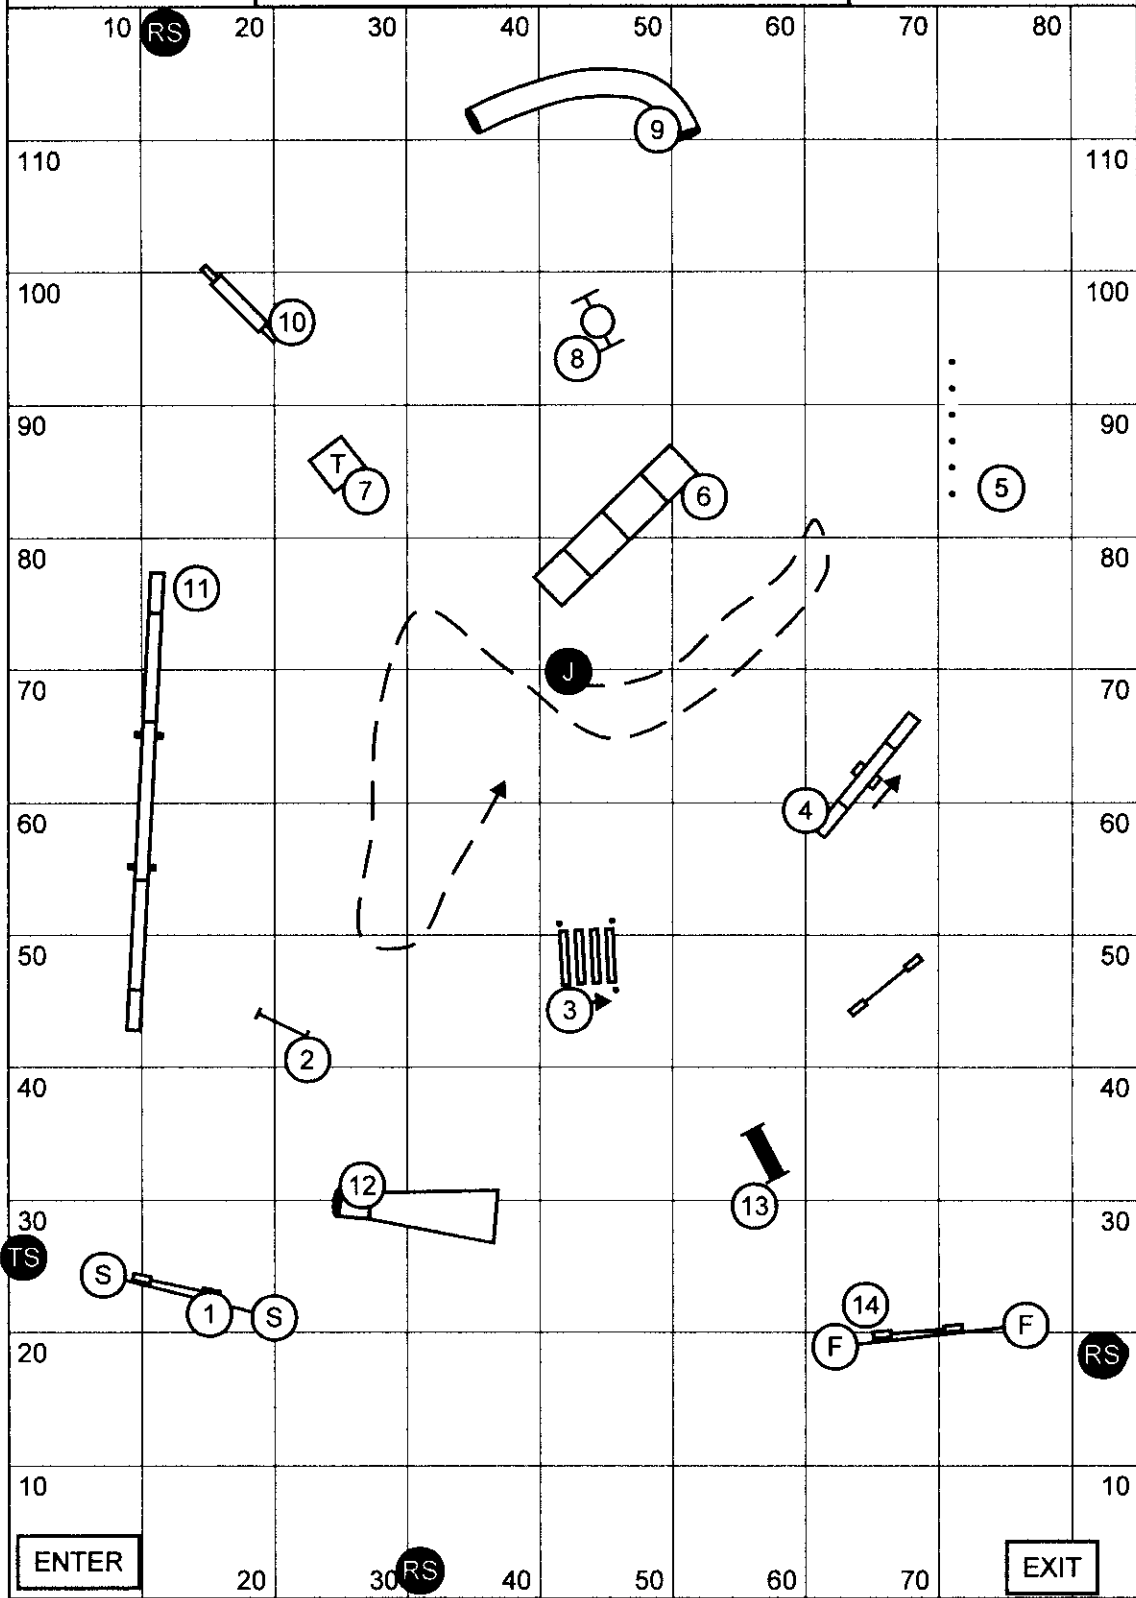

Smack Dab's Agility Club of Warrenville
Agility Trial - Friday, March 5, 2010
Naperville, IL
Excellent FAST
Judge - Pamela 'Candy' Nettles

Bonus = 3-4-5
32 Pts (12pts + Bonus)

60 Points Needed to Qualify

Smack Dab's Agility Club of Warrenville
Agility Trial - Friday, March 5, 2010
 Naperville, IL
 Open FAST
 Judge - Pamela 'Candy' Nettles

Bonus = 7-3-5
35 Pts - 15 +20 Bonus Pts

55 Pts Needed to Qualify

EX Standard, March 5, 2010, Smack Dab Agility Club. Judge--Pam Cumming

Smack Dab's Agility Club of Warrenville
Agility Trial - Friday, March 5, 2010
Naperville, IL
Open Standard
Judge - Pamela 'Candy' Nettles

Please enter when dog in ring is at # 14 Bar Jump

Smack Dab's Agility Club of Warrenville, Inc.
Agility Trial - Friday, March 5, 2010
Naperville, IL
Novice Standard
Judge - Pamela 'Candy' Nettles