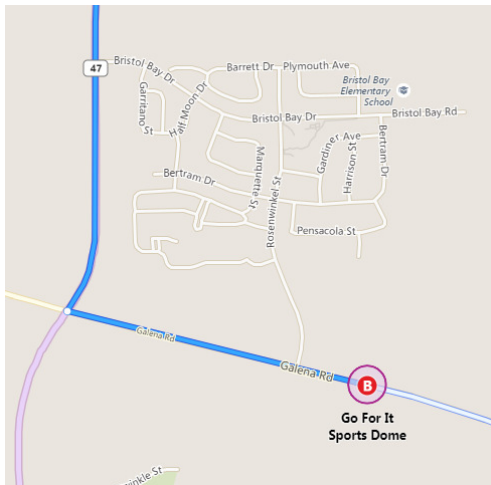

DIRECTIONS TO THE TRIAL SITE:

Go For It Sports Dome
 9231 Galena Road
 Yorkville, IL 60560
<https://goforitsportsdome.com/>

From I-88 East: Take Exit 113 IL-56 West.
 At the interchange with IL-47 take IL-47 South.
 Take IL-47 to Galena Road and turn left.
 Destination will be on your left in about 0.6 mile. If you reach Big Bend road you've gone too far.

From I-88 West: Take Exit 109 IL-47 South.
 Take IL-47 to Galena Road and turn left.
 Destination will be on your left in about 0.6 mile. If you reach Big Bend road you've gone too far.

road

Area Pet friendly hotels: