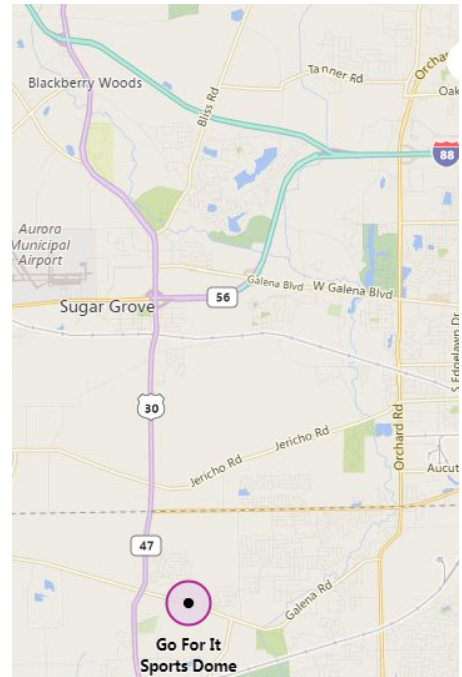

DIRECTIONS TO THE TRIAL SITE:

Go For It Sports Dome
 9231 Galena Road
 Yorkville, IL 60560
<https://goforitsportsdome.com/>

From I-88 East: Take Exit 113 IL-56 West.
 At the interchange with IL-47 take IL-47 South.
 Take IL-47 to Galena Road and turn left.
 Destination will be on your left in about 0.6 mile. If you reach Big Bend road you've gone too far.

From I-88 West: Take Exit 109 IL-47 South.
 Take IL-47 to Galena Road and turn left.
 Destination will be on your left in about 0.6 mile. If you reach Big Bend road you've gone too far.

road

Area Pet friendly hotels: