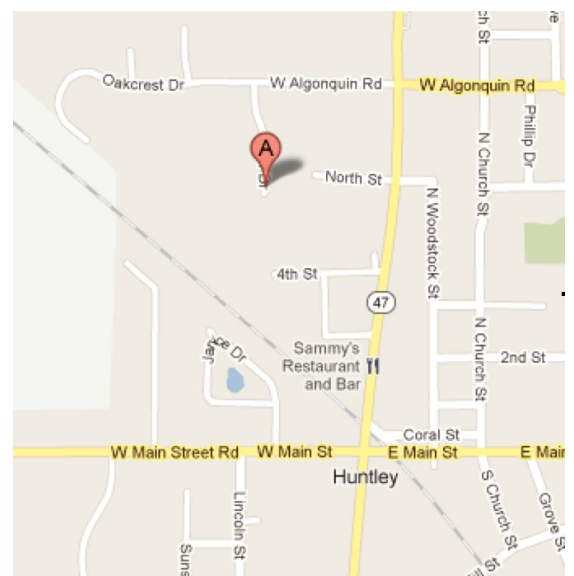

**WORKERS:** If you’d like to sign up to work you can find the signups at <http://rdolson.org/premiums/#sd>

**DIRECTIONS TO THE TRIAL SITE:** *From the east*, take I-90 to the Route 47 exit. Go north on Route 47 approximately 3.7 miles to Oakcrest Drive and turn right (known as Algonquin Road to the right). Go less than .1 miles on Oakcrest to Wolf Drive and turn left. *From the west*, take I-90 to the Route 20 exit. Go west (left) 1.6 miles to Harmony Road. Turn right on Harmony Road and drive 3.7 miles to the stop sign, then turn left to stay on Harmony Road. Drive to the next stop sign and turn right (Main Street). Drive 1.4 miles on Main Street to Route 47 and turn left. Go .4 miles north on Route 47 to Oakcrest Drive and turn left. (Algonquin Road to the right). Drive approximately .1 miles to Wolf Drive and turn left