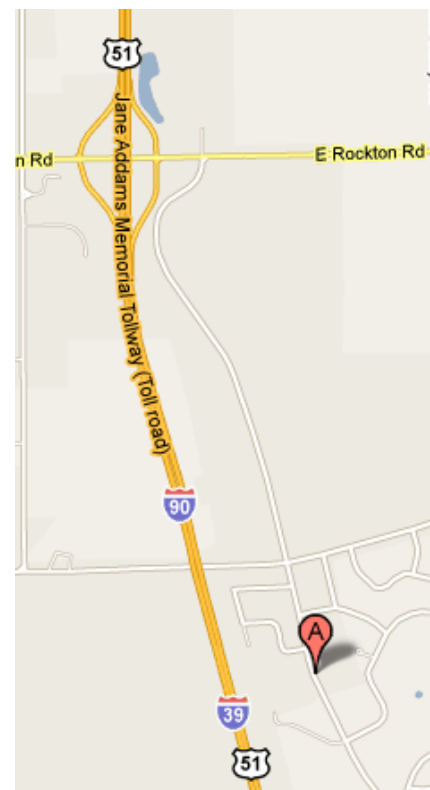

FUN: Our trial chair and some of our judges will be running an agility course to raise money for Canine Cancer! Bring your video cameras!

DIRECTIONS TO THE TRIAL SITE:

From I-90/I-38 take the ROCKTON RD exit- EXIT 3.
Head south on CR-9/E ROCKTON RD.
Turn RIGHT onto LOVE RD.
End at 12250 Love Rd Roscoe, IL 61073-9641.