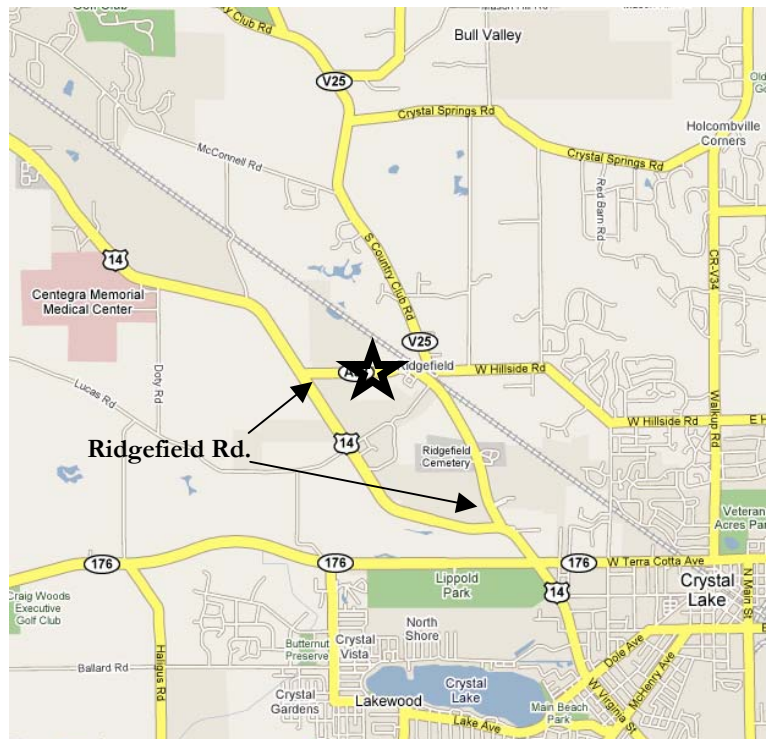

Kicks Regional Sports Center

1310 Ridgefield Rd
Crystal Lake IL 60012

Directions to the Trial Site:

From the North: Route 47 South to Route 14, Turn Left (East) approx. 3.5 miles to Ridgefield Road. Turn Left on Ridgefield Road approximately 1/4 mile. Sports complex is on the left.

From the East or West: I-90 (Northwest Tollway) to Route 47 North 8.5 miles to Route 176. Turn Right. Go 4.0 miles to Virginia Rd. (Route 14, Northwest Highway).

Turn Left. Go 0.3 miles to Ridgefield Road, slight Right. Turn Right, go approx. 1.5 miles to Kicks Regional Sports Complex.

From the South: I-294 North I-90 West (Northwest Tollway) to Route 47 North 8.5 miles to Route 176.

Turn Right. Go 4.0 miles to Virginia Rd. (Route 14, Northwest Highway).

Turn Left. Go 0.3 miles to Ridgefield