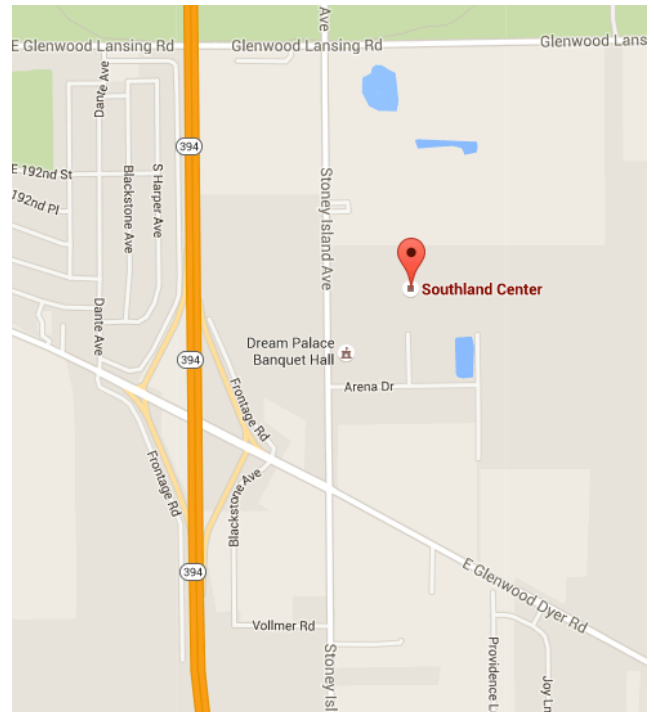

DIRECTIONS:

Southland Center - HO-CHUNK NATION, 10 Southland Drive
Lynnwood, IL 60411

GPS Coordinates: (41.536522, -87.575052)

Emergency Telephone Number – Robert Olson - Trial Secretary
(630-456-0097)

From the North: IL-394 south, left on Glenwood Dyer Rd, Left on
Stoney Island Ave

From the South: IL-394 north, right on Glenwood Dyer Rd, Left on
Stoney Island Ave

VETERINARIAN (on call): Calumet Vet Clinic, 150 West Lincoln
Highway (Route 30), Schererville IN 46375.

(219) 865-0970