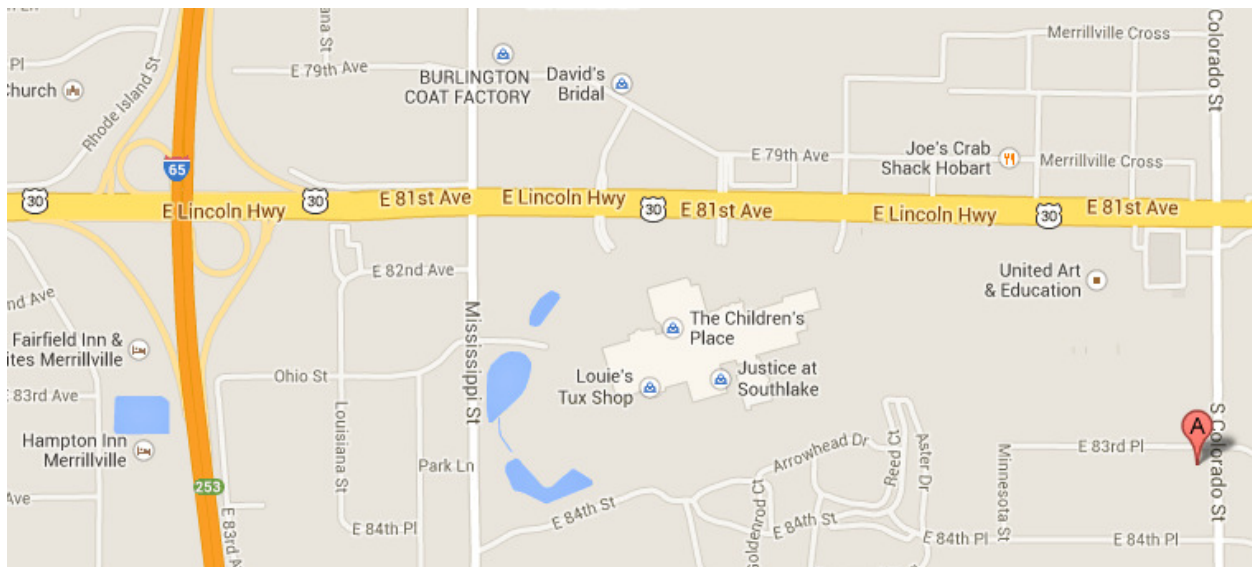

Please review your enclosed entry information. If there are any errors or problems, email the trial secretary at secretary@livetrial.net or call at (630) 790-8426; during the show weekend (630) 456-0097.

Both trial judges are Volunteer Measuring Officials. Exhibitors who do not have a valid permanent or temporary height card must be measured by at least one of the VMOs before receiving their armband. All other exhibitors need only to check in with the gate steward and their armbands will be available for pick up at the desk in front of the dining area.

Except for the first class of the day in each ring, all start times are approximate. Class numbers are tentative and do not reflect move ups that may have been received since the printing of this schedule. Dogs in the Master or B classes will run first, followed by dogs in the Excellent or A classes for each jump height. Dogs in the Preferred program will run after dogs in the Excellent or A classes in their corresponding jump height. There will be separate walk throughs for Excellent 26"-24", 20", 16", and 12"-4".

Additional walk throughs may be added at the discretion of the judges. There will be a combined judges' briefing for Excellent in the Standard ring each day, at 8:30 a.m. on Friday, 8:00 a.m. on Saturday and 7:45 a.m. on Sunday.