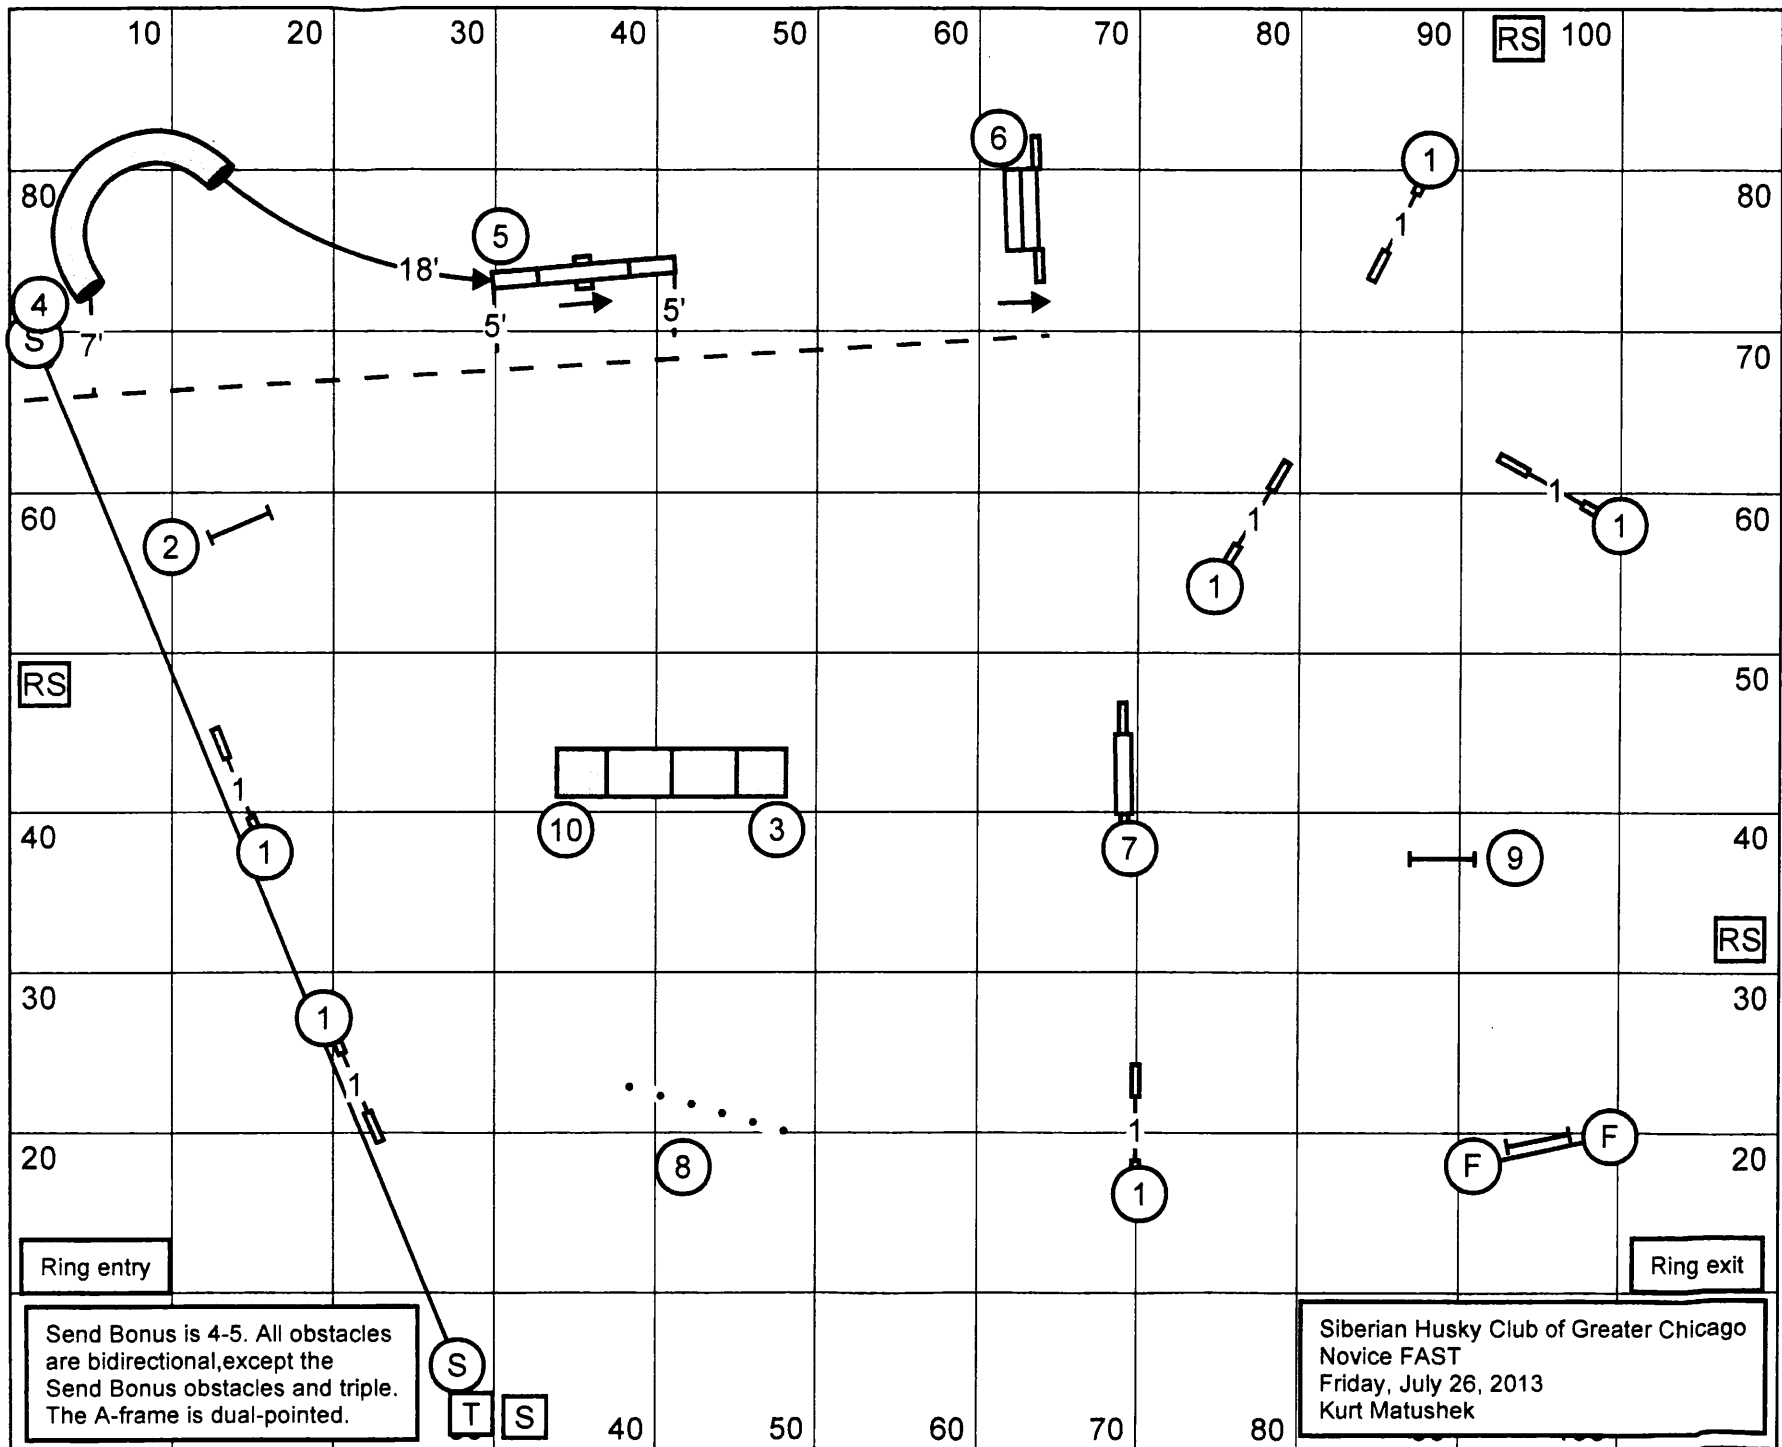

Siberian Husky Club of Greater Chicago
 July 27, 2013
 Indoors Turf 100x90

Novice Stand(Fri)
 Judge: Tim Pinneri

Siberian Husky Club of Greater Chicago
 Open JWW
 Friday, July 26, 2013
 Kurt Matushek

Siberian Husky Club of Greater Chicago
 Excellent-Master JWW
 Friday, July 26, 2013
 Kurt Matushek

Send Bonus is 4-5. All obstacles are bidirectional, except the Send Bonus obstacles and triple. The A-frame is dual-pointed.

Siberian Husky Club of Greater Chicago
 Novice FAST
 Friday, July 26, 2013
 Kurt Matushek

RS

Ring entry

Send Bonus is 4-5-6.
 All obstacles are bidirectional,
 except the Send Bonus obstacles.
 The A-frame is dual-pointed.

RS

Ring exit

Siberian Husky Club of Greater Chicago
 Open FAST
 Friday, July 26, 2013
 Kurt Matushek

Ring entry

Ring exit

Send Bonus is 4-5-6.
 All obstacles are bidirectional,
 except the Send Bonus obstacles.
 The A-frame is dual-pointed.

Siberian Husky Club of Greater Chicago
 Excellent-Master FAST
 Friday, July 26, 2013
 Kurt Matushek