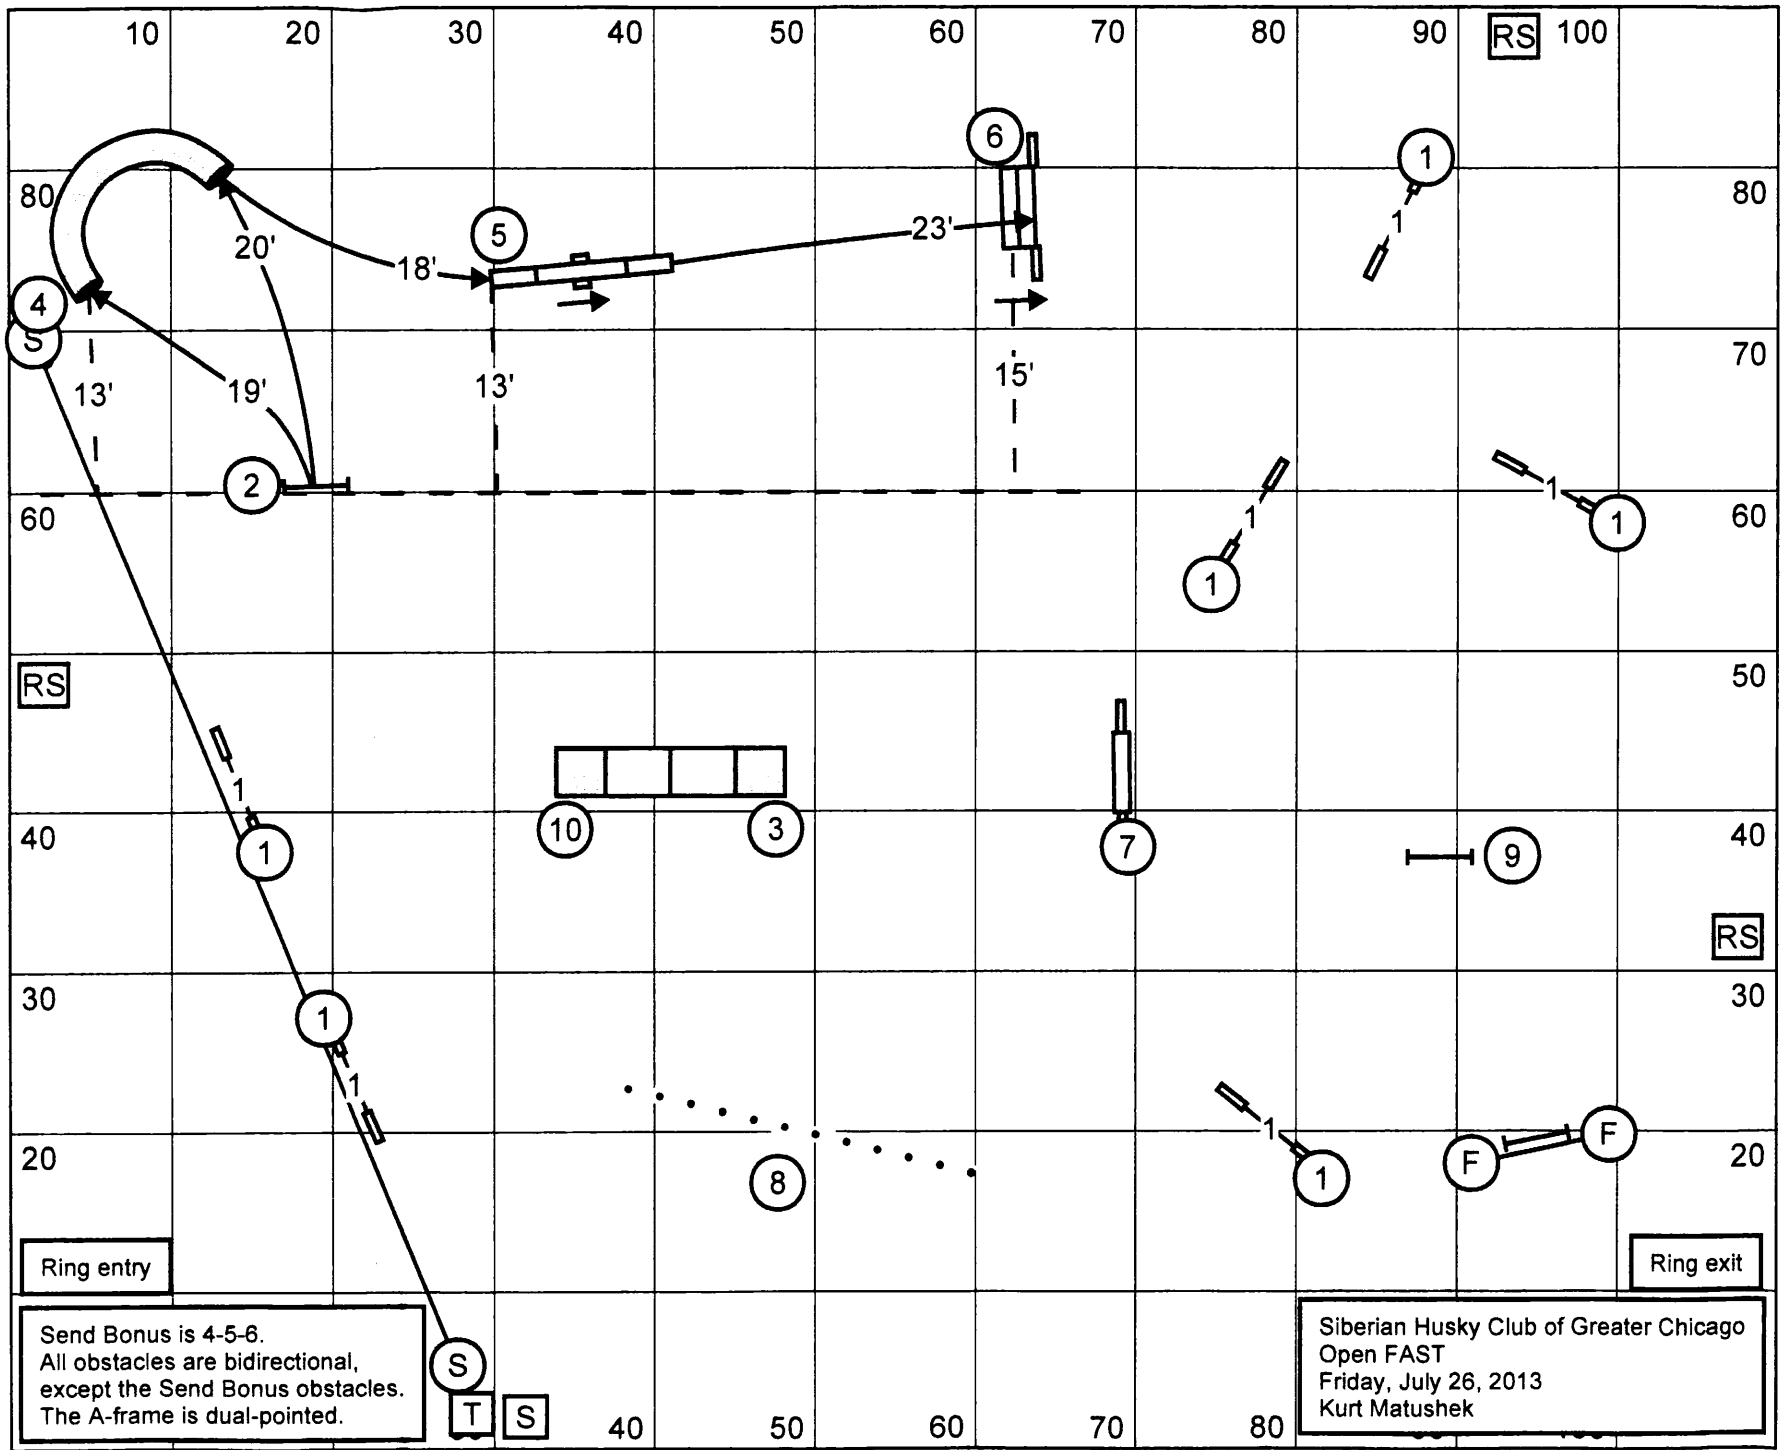

Siberian Husky Club of Greater Chicago
 July 27, 2013
 Indoors Turf 100x90

Novice Stand(Fri)
 Judge: Tim Pinneri

Siberian Husky Club of Greater Chicago
 Open JWW
 Friday, July 26, 2013
 Kurt Matushek

Siberian Husky Club of Greater Chicago
 Excellent-Master JWW
 Friday, July 26, 2013
 Kurt Matushek

Send Bonus is 4-5. All obstacles are bidirectional, except the Send Bonus obstacles and triple. The A-frame is dual-pointed.

Siberian Husky Club of Greater Chicago
 Novice FAST
 Friday, July 26, 2013
 Kurt Matushek

RS

Ring entry

Send Bonus is 4-5-6.
 All obstacles are bidirectional,
 except the Send Bonus obstacles.
 The A-frame is dual-pointed.

RS

Ring exit

Siberian Husky Club of Greater Chicago
 Open FAST
 Friday, July 26, 2013
 Kurt Matushek

Ring entry

Ring exit

Send Bonus is 4-5-6.
 All obstacles are bidirectional,
 except the Send Bonus obstacles.
 The A-frame is dual-pointed.

Siberian Husky Club of Greater Chicago
 Excellent-Master FAST
 Friday, July 26, 2013
 Kurt Matushek