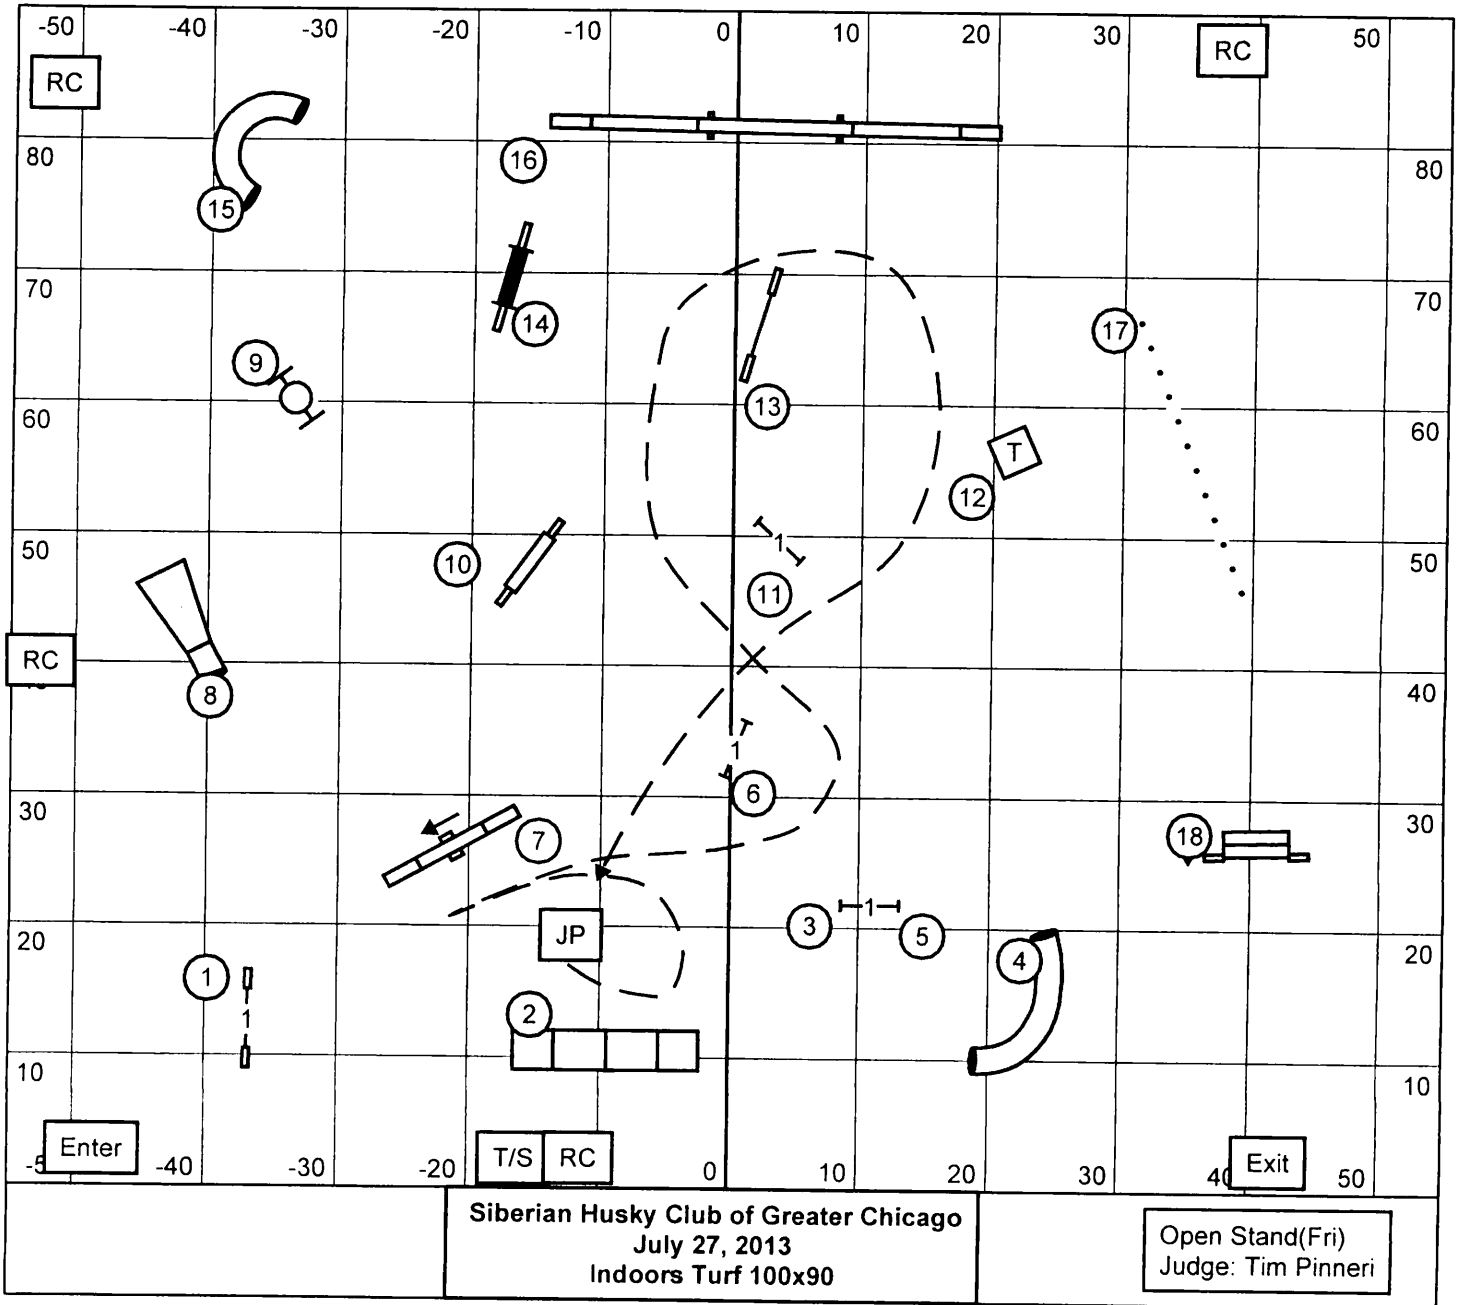

Siberian Husky Club of Greater Chicago
 July 27, 2013
 Indoors Turf 100x90

Novice Stand(Fri)
 Judge: Tim Pinneri

Siberian Husky Club of Greater Chicago
 Open JWW
 Friday, July 26, 2013
 Kurt Matushek

Siberian Husky Club of Greater Chicago
 Excellent-Master JWW
 Friday, July 26, 2013
 Kurt Matushek

Send Bonus is 4-5. All obstacles are bidirectional, except the Send Bonus obstacles and triple. The A-frame is dual-pointed.

Siberian Husky Club of Greater Chicago
 Novice FAST
 Friday, July 26, 2013
 Kurt Matushek

RS

Ring entry

Send Bonus is 4-5-6.
 All obstacles are bidirectional,
 except the Send Bonus obstacles.
 The A-frame is dual-pointed.

RS

Ring exit

Siberian Husky Club of Greater Chicago
 Open FAST
 Friday, July 26, 2013
 Kurt Matushek

Ring entry

Ring exit

Send Bonus is 4-5-6.
 All obstacles are bidirectional,
 except the Send Bonus obstacles.
 The A-frame is dual-pointed.

Siberian Husky Club of Greater Chicago
 Excellent-Master FAST
 Friday, July 26, 2013
 Kurt Matushek