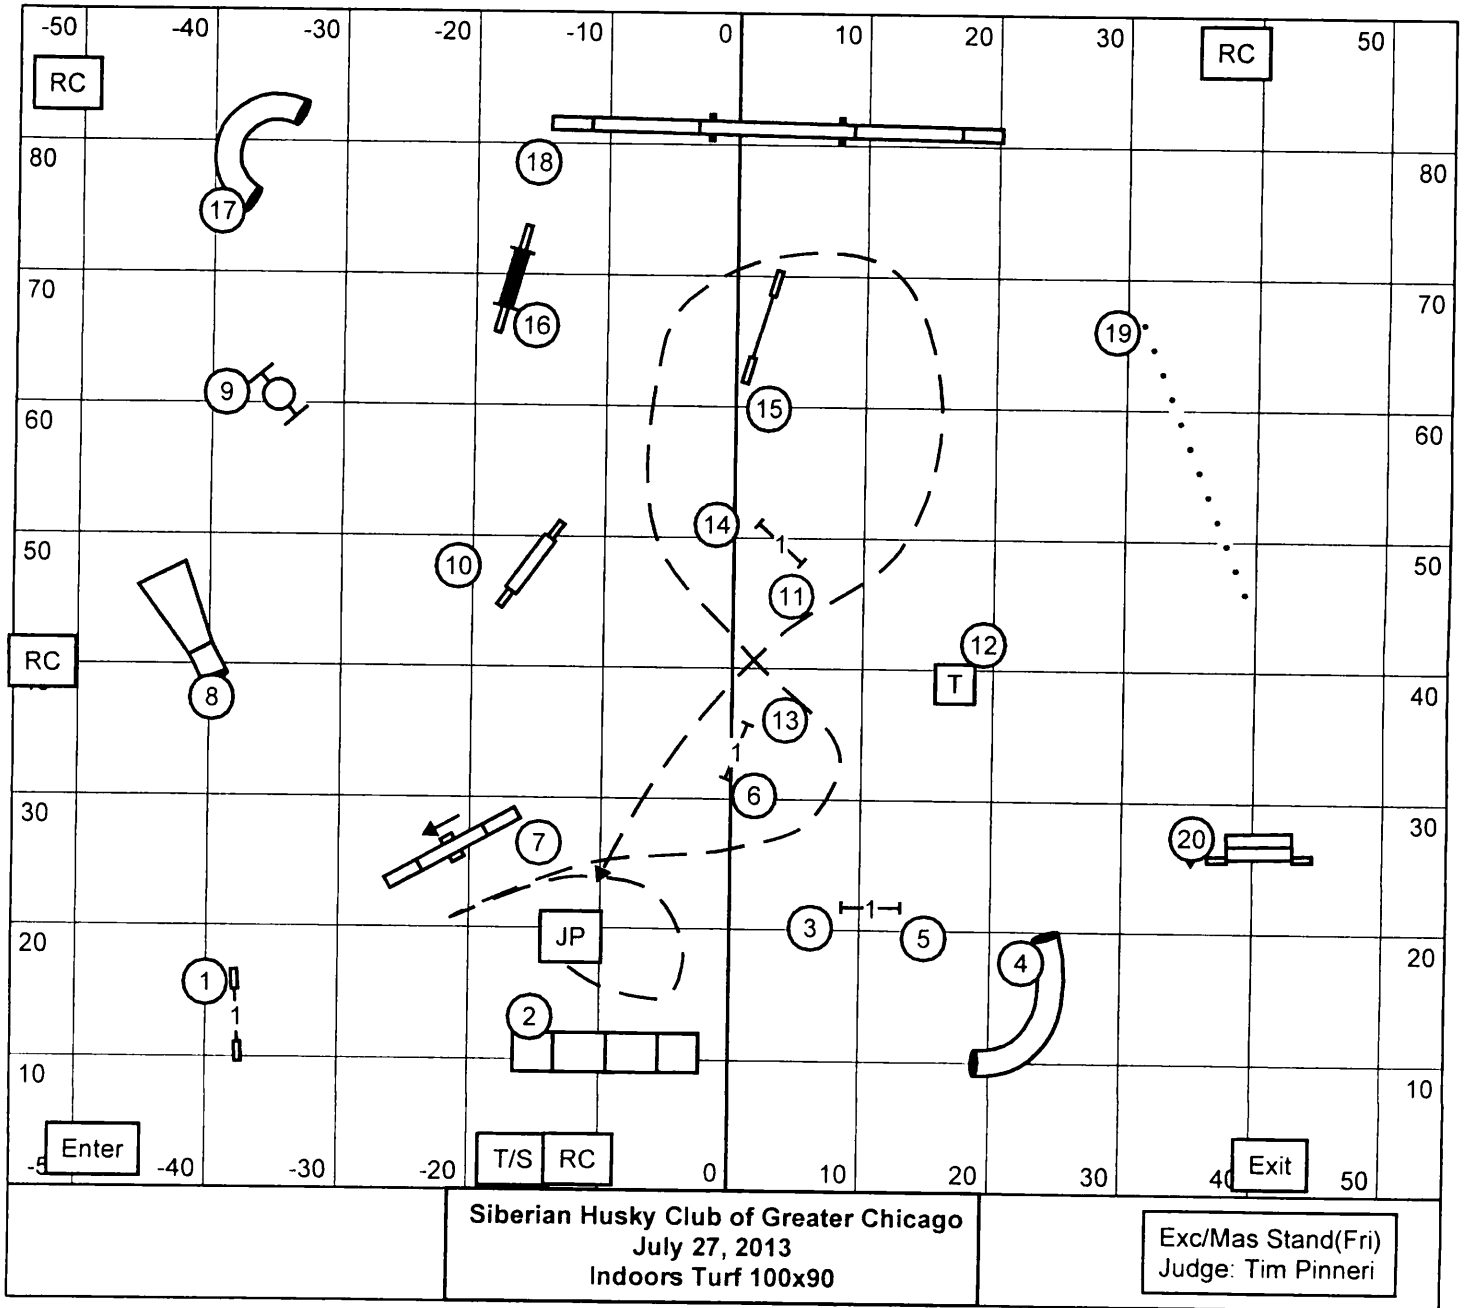

Siberian Husky Club of Greater Chicago
 July 27, 2013
 Indoors Turf 100x90

Novice Stand(Fri)
 Judge: Tim Pinneri

Siberian Husky Club of Greater Chicago
 Open JWW
 Friday, July 26, 2013
 Kurt Matushek

Siberian Husky Club of Greater Chicago
 Excellent-Master JWW
 Friday, July 26, 2013
 Kurt Matushek

Send Bonus is 4-5. All obstacles are bidirectional, except the Send Bonus obstacles and triple. The A-frame is dual-pointed.

Siberian Husky Club of Greater Chicago
 Novice FAST
 Friday, July 26, 2013
 Kurt Matushek

RS

Ring entry

Send Bonus is 4-5-6.
 All obstacles are bidirectional,
 except the Send Bonus obstacles.
 The A-frame is dual-pointed.

RS

Ring exit

Siberian Husky Club of Greater Chicago
 Open FAST
 Friday, July 26, 2013
 Kurt Matushek

Ring entry

Ring exit

Send Bonus is 4-5-6.
 All obstacles are bidirectional,
 except the Send Bonus obstacles.
 The A-frame is dual-pointed.

Siberian Husky Club of Greater Chicago
 Excellent-Master FAST
 Friday, July 26, 2013
 Kurt Matushek