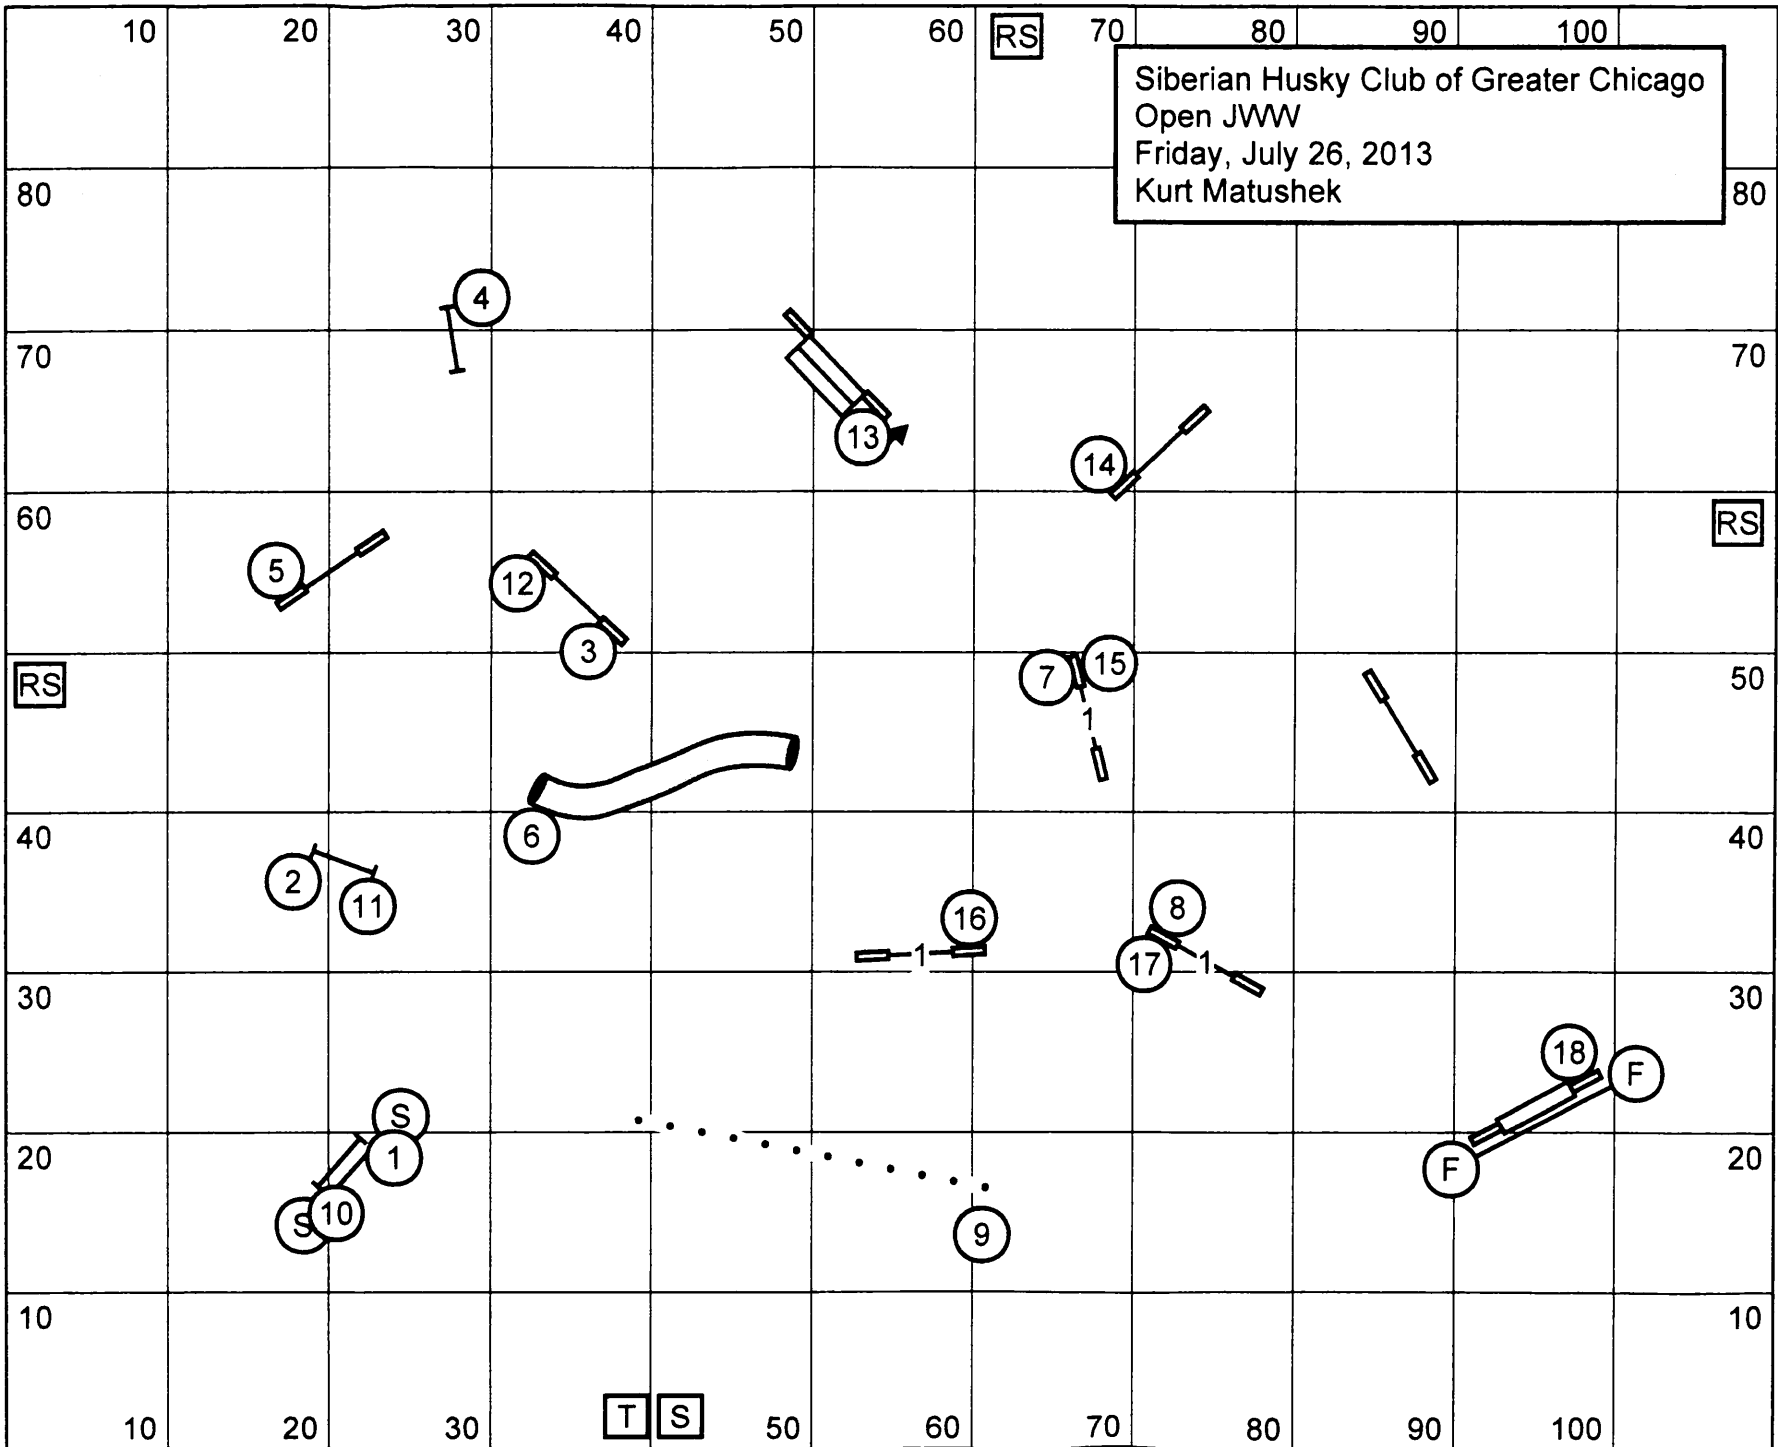

Siberian Husky Club of Greater Chicago
 July 27, 2013
 Indoors Turf 100x90

Novice Stand(Fri)
 Judge: Tim Pinneri

Siberian Husky Club of Greater Chicago
 Open JWW
 Friday, July 26, 2013
 Kurt Matushek

Siberian Husky Club of Greater Chicago
 Excellent-Master JWW
 Friday, July 26, 2013
 Kurt Matushek

Send Bonus is 4-5. All obstacles are bidirectional, except the Send Bonus obstacles and triple. The A-frame is dual-pointed.

Siberian Husky Club of Greater Chicago
 Novice FAST
 Friday, July 26, 2013
 Kurt Matushek

RS

Ring entry

Send Bonus is 4-5-6.
 All obstacles are bidirectional,
 except the Send Bonus obstacles.
 The A-frame is dual-pointed.

RS

Ring exit

Siberian Husky Club of Greater Chicago
 Open FAST
 Friday, July 26, 2013
 Kurt Matushek

Ring entry

Ring exit

Send Bonus is 4-5-6.
 All obstacles are bidirectional,
 except the Send Bonus obstacles.
 The A-frame is dual-pointed.

Siberian Husky Club of Greater Chicago
 Excellent-Master FAST
 Friday, July 26, 2013
 Kurt Matushek