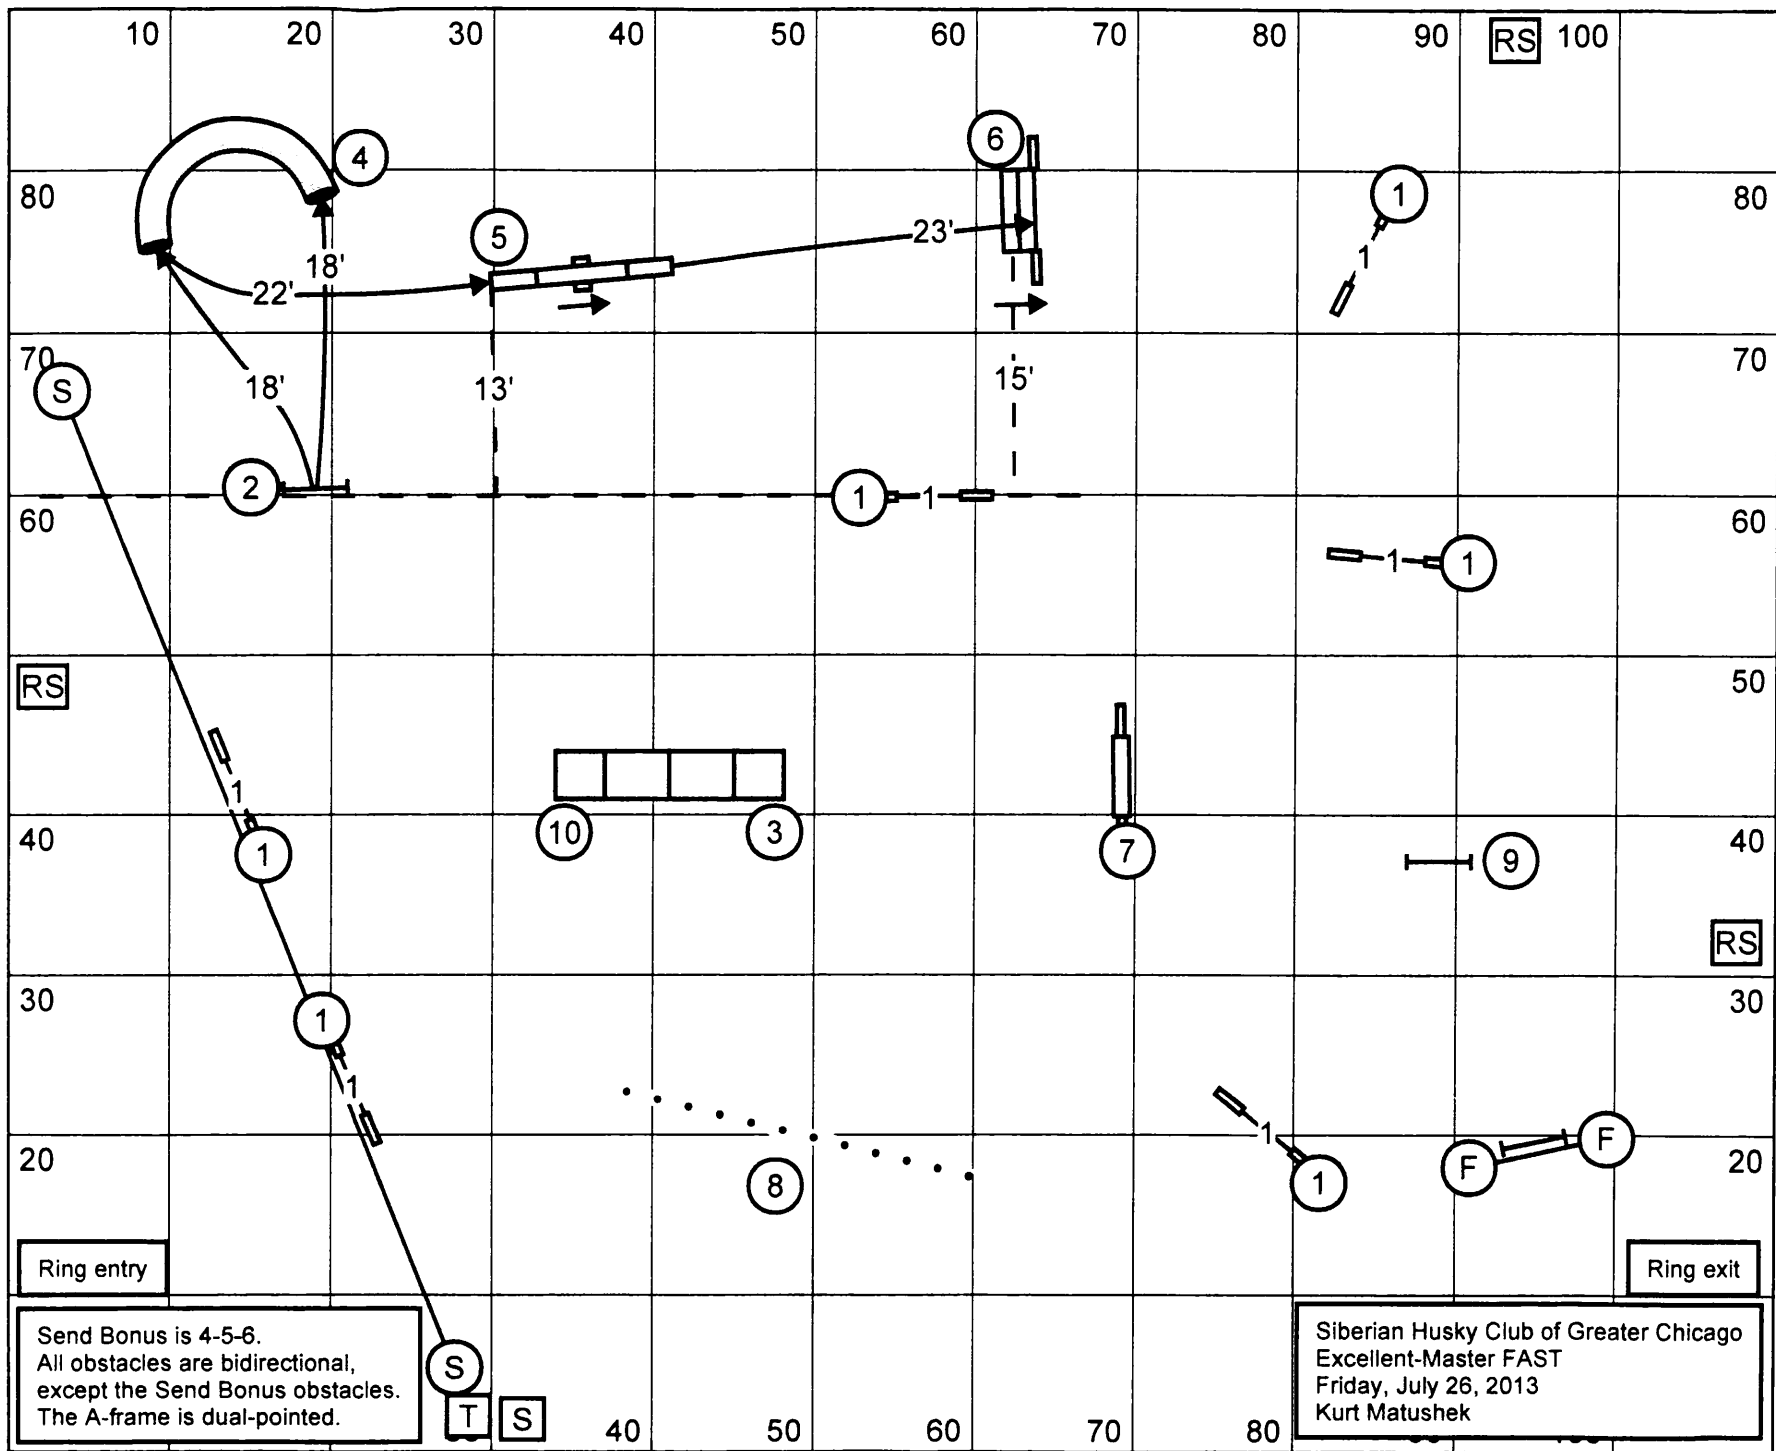

Send Bonus is 4-5. All obstacles are bidirectional, except the Send Bonus obstacles and triple. The A-frame is dual-pointed.

Siberian Husky Club of Greater Chicago
 Novice FAST
 Friday, July 26, 2013
 Kurt Matushek

RS

Ring entry

Send Bonus is 4-5-6.
 All obstacles are bidirectional,
 except the Send Bonus obstacles.
 The A-frame is dual-pointed.

RS

Ring exit

Siberian Husky Club of Greater Chicago
 Open FAST
 Friday, July 26, 2013
 Kurt Matushek

Ring entry

Ring exit

Send Bonus is 4-5-6.
 All obstacles are bidirectional,
 except the Send Bonus obstacles.
 The A-frame is dual-pointed.

Siberian Husky Club of Greater Chicago
 Excellent-Master FAST
 Friday, July 26, 2013
 Kurt Matushek