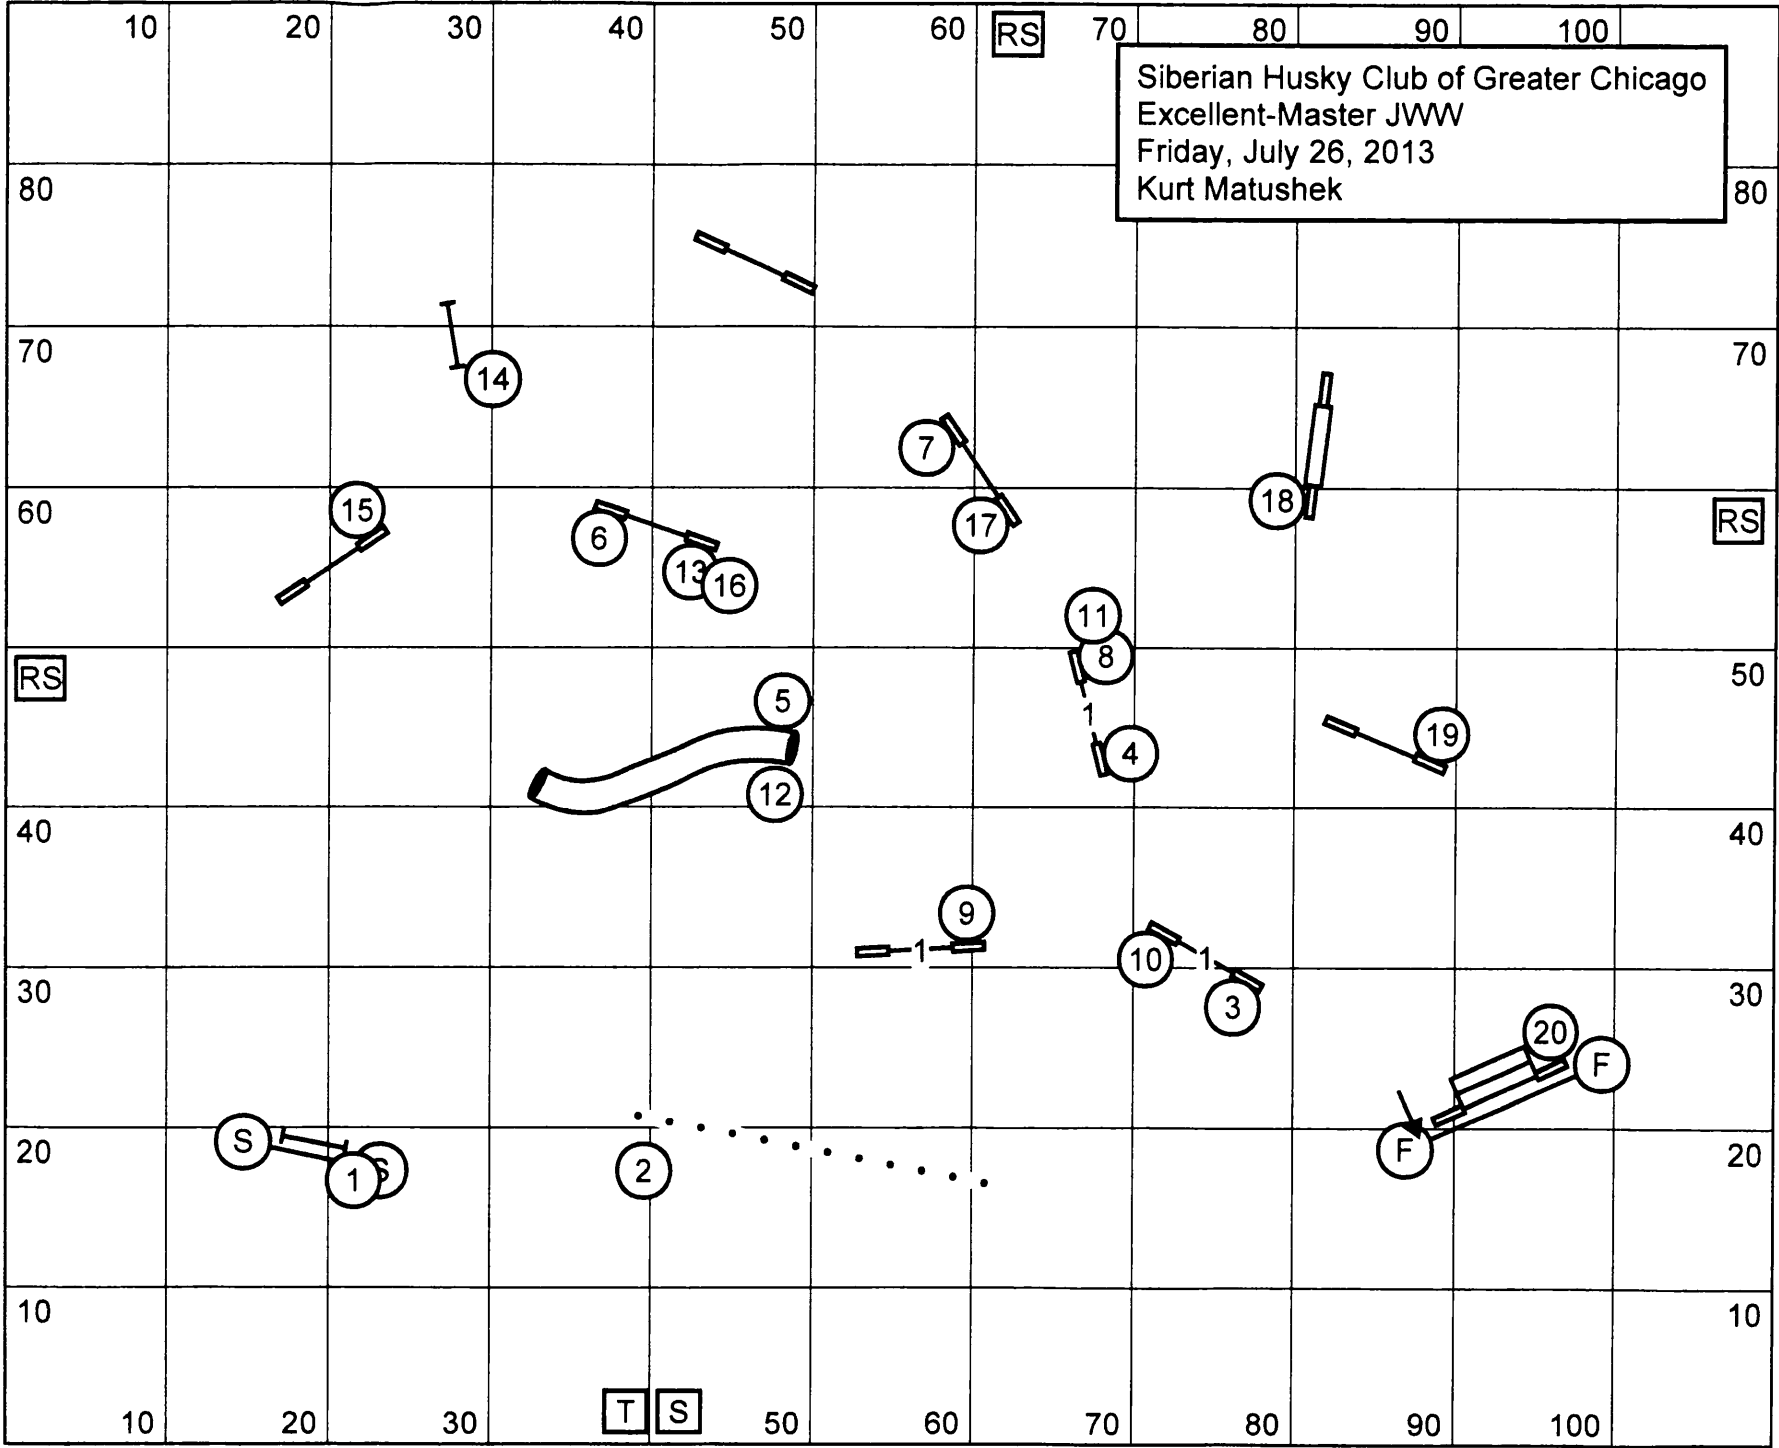

Siberian Husky Club of Greater Chicago
 July 27, 2013
 Indoors Turf 100x90

Novice Stand(Fri)
 Judge: Tim Pinneri

Siberian Husky Club of Greater Chicago
 Open JWW
 Friday, July 26, 2013
 Kurt Matushek

Siberian Husky Club of Greater Chicago
 Excellent-Master JWW
 Friday, July 26, 2013
 Kurt Matushek

Send Bonus is 4-5. All obstacles are bidirectional, except the Send Bonus obstacles and triple. The A-frame is dual-pointed.

Siberian Husky Club of Greater Chicago
 Novice FAST
 Friday, July 26, 2013
 Kurt Matushek

RS

Ring entry

Send Bonus is 4-5-6.
 All obstacles are bidirectional,
 except the Send Bonus obstacles.
 The A-frame is dual-pointed.

RS

Ring exit

Siberian Husky Club of Greater Chicago
 Open FAST
 Friday, July 26, 2013
 Kurt Matushek

Ring entry

Ring exit

Send Bonus is 4-5-6.
 All obstacles are bidirectional,
 except the Send Bonus obstacles.
 The A-frame is dual-pointed.

Siberian Husky Club of Greater Chicago
 Excellent-Master FAST
 Friday, July 26, 2013
 Kurt Matushek