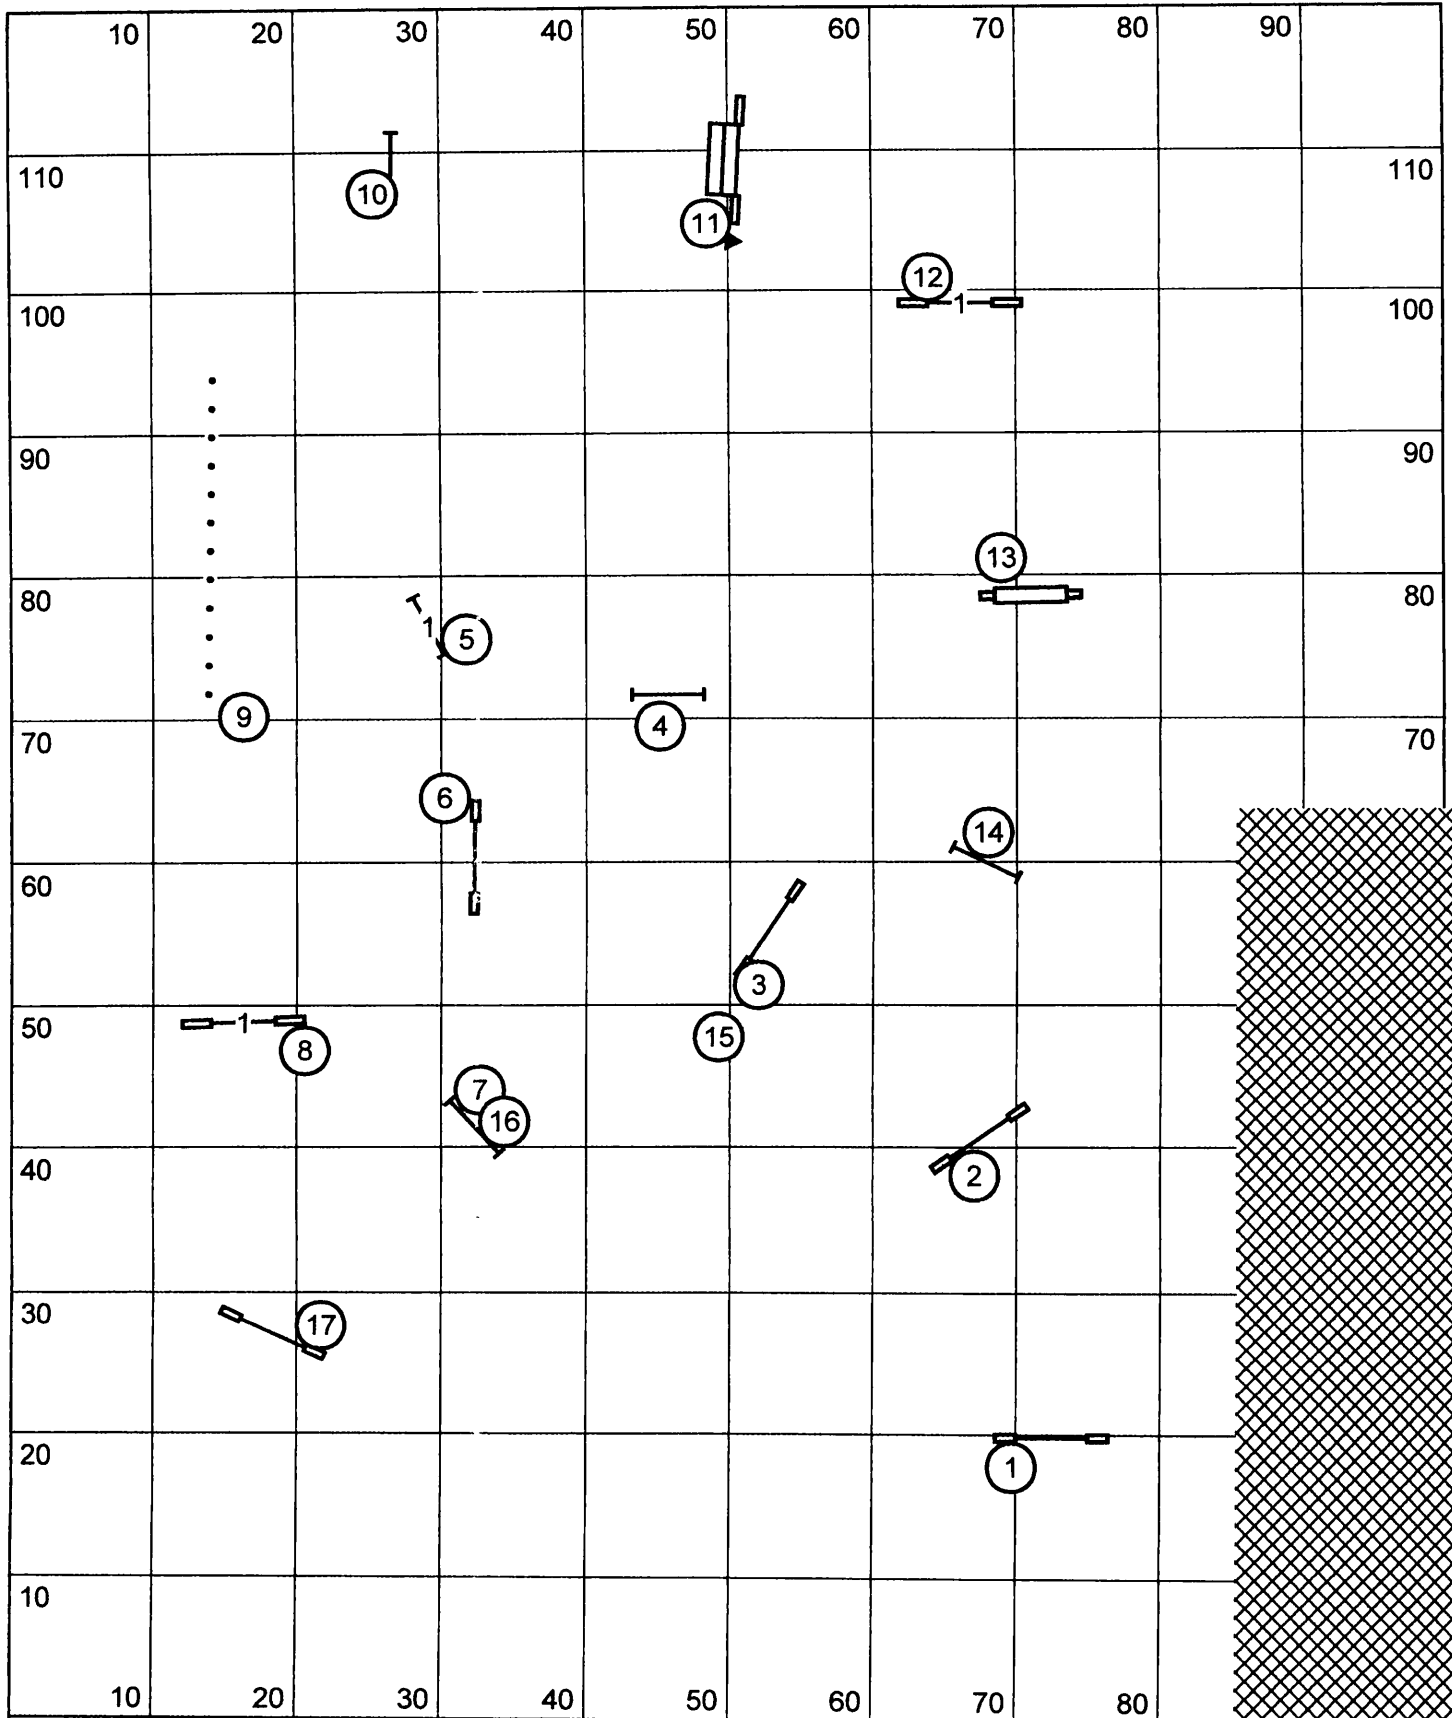

SMACK- DAB AGILITY CLUB 5/26/2013
100 X 120 INDOORS ON SOCCOR TURF ELECTRONIC TIMING
JUDGE-DENISE VANHOUSEN
OPEN JWW