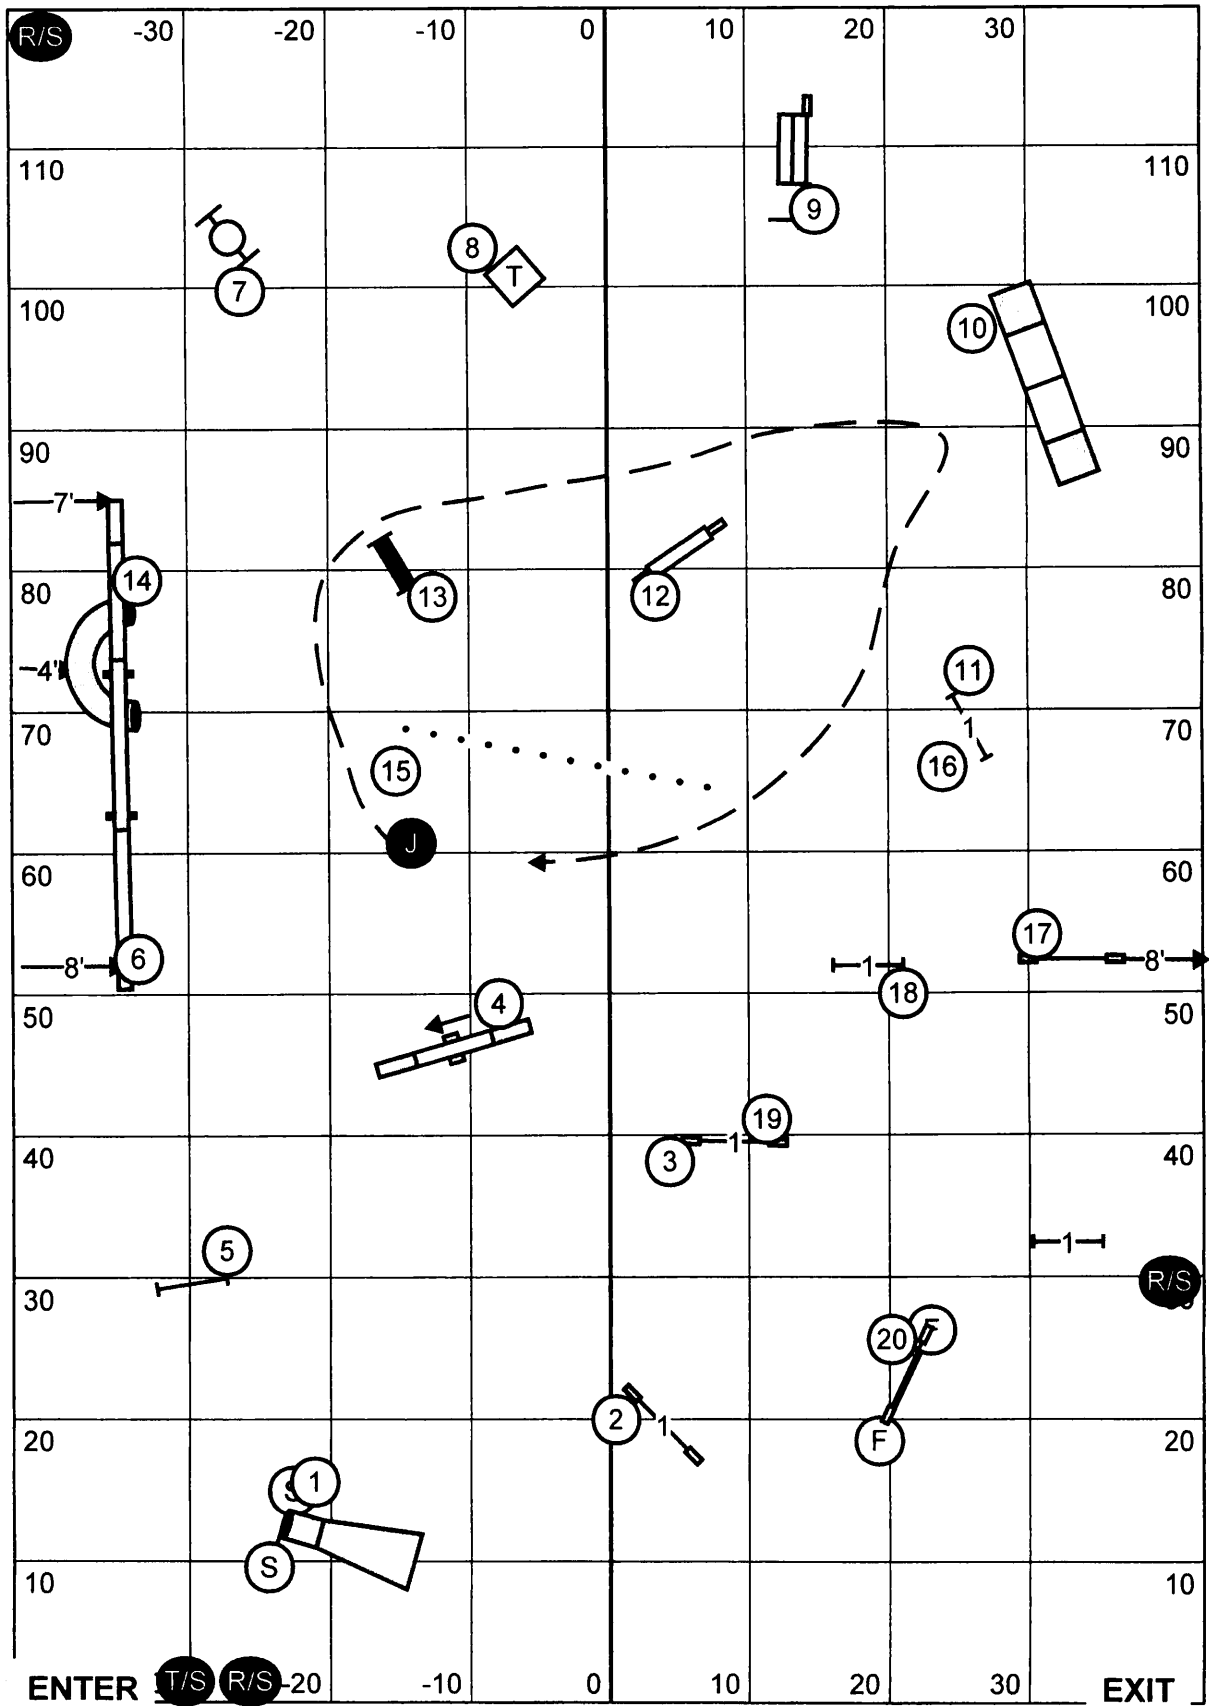

Smack Dab Agility Club of Warrenville
 Agility Trial -
 Sunday, May 26, 2013

Master/Excellent Standard

Judge - Candy Nettles

Please enter when the dog in the ring is at # 16

Smack-Dabs Agility Club 5/26/13
 Indoors on Soccer Turf, 100 x 120, Electronic Timing

Novice Standard Judge: Keith VanHousen

SMACK- DAB AGILITY CLUB 5/26/2013
 100 X 120 INDOORS ON SOCCOR TURF ELECTRONIC TIMING
 JUDGE-DENISE VANHOUSEN
 EXCELLENT JWW

SMACK- DAB AGILITY CLUB 5/26/2013
 100 X 120 INDOORS ON SOCCOR TURF ELECTRONIC TIMING
 JUDGE-DENISE VANHOUSEN
 OPEN JWW