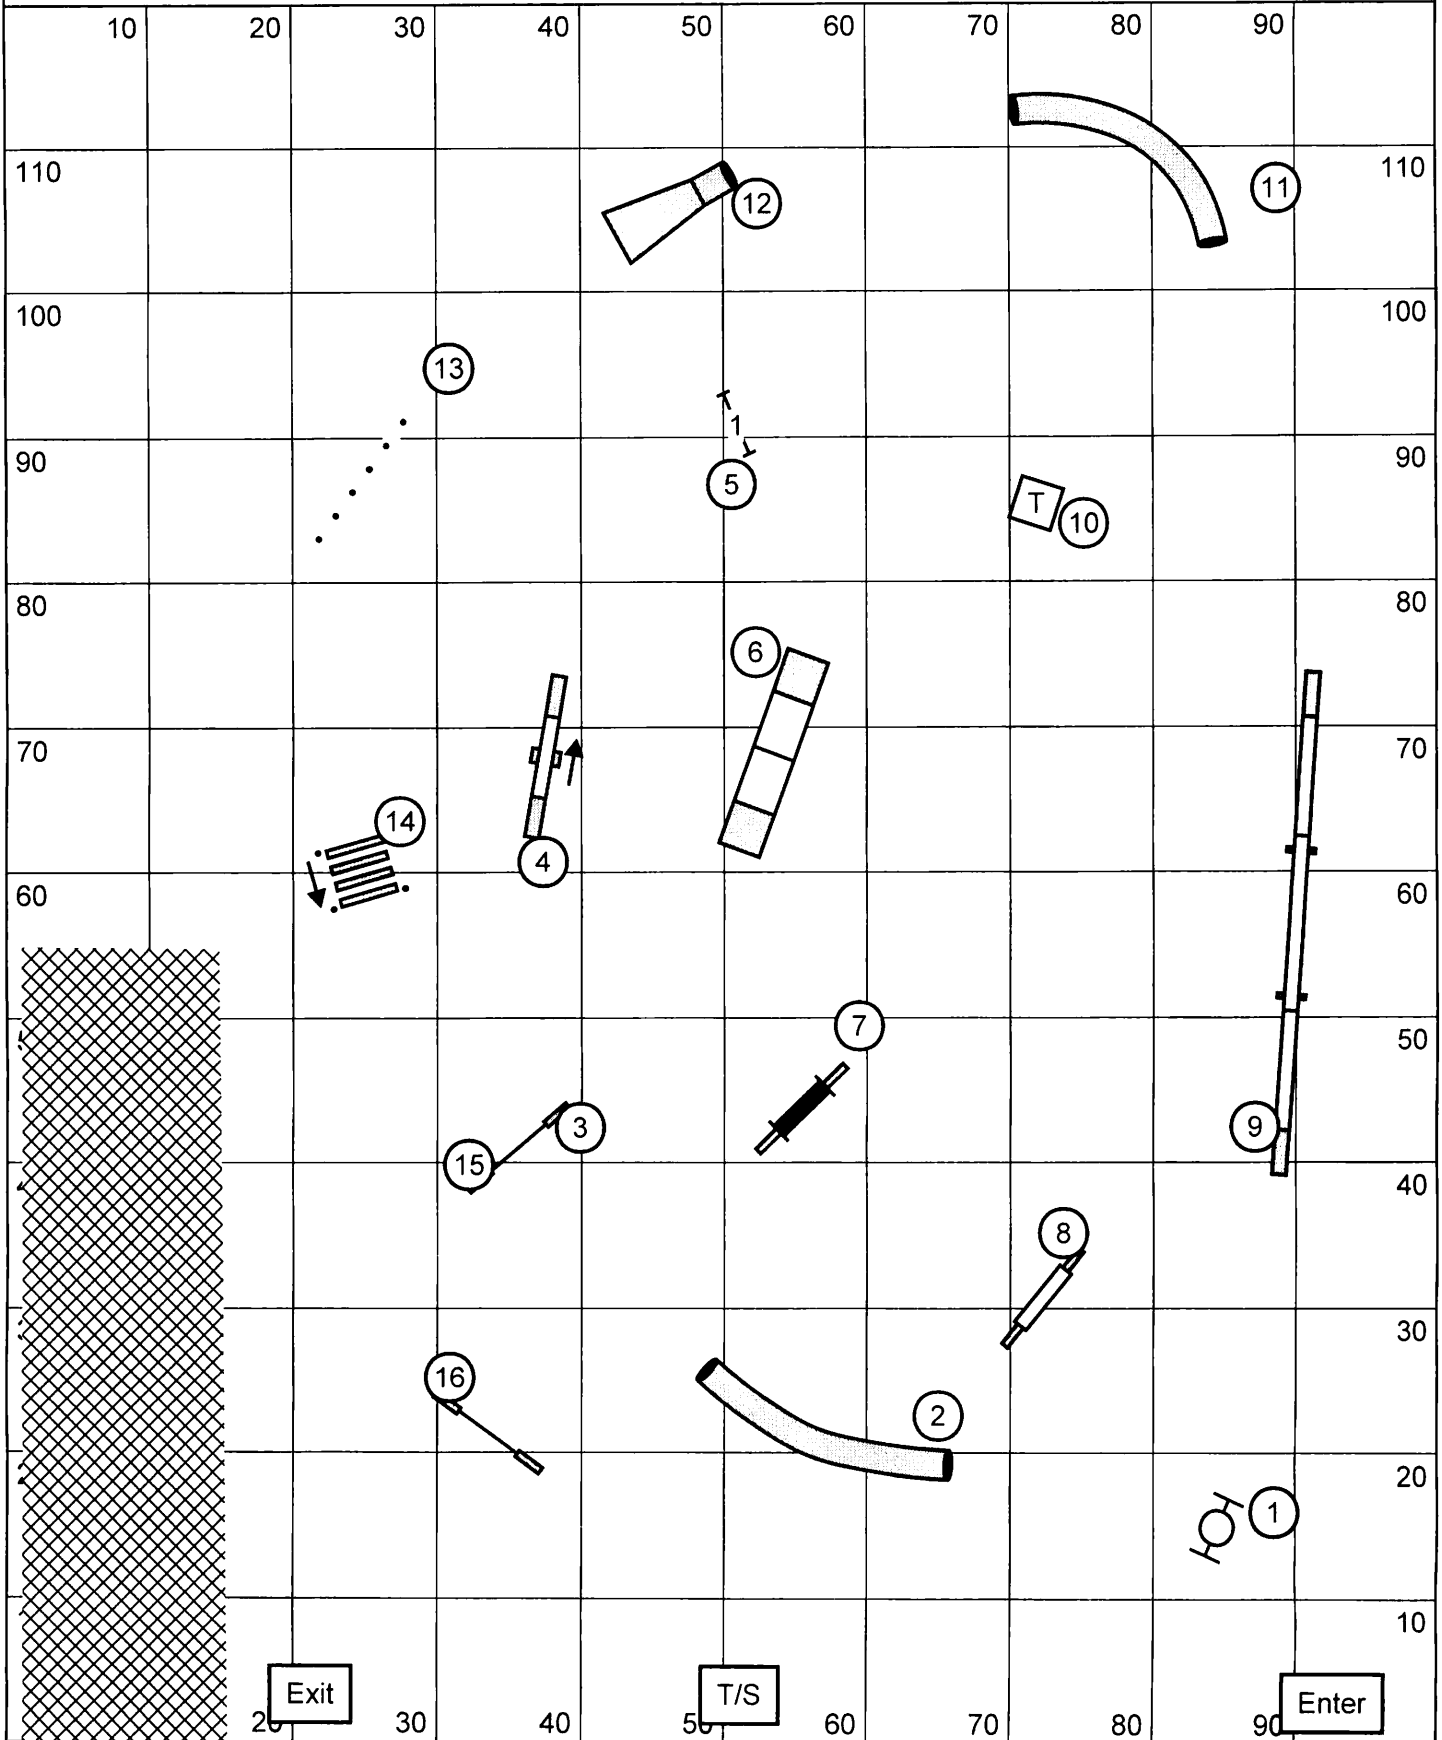

Smack Dab Agility Club of Warrenville
 Agility Trial -
 Sunday, May 26, 2013

Master/Excellent Standard

Judge - Candy Nettles

Please enter when the dog in the ring is at # 16

Smack-Dabs Agility Club 5/26/13
 Indoors on Soccer Turf, 100 x 120, Electronic Timing

Novice Standard Judge: Keith VanHousen

SMACK- DAB AGILITY CLUB 5/26/2013
 100 X 120 INDOORS ON SOCCOR TURF ELECTRONIC TIMING
 JUDGE-DENISE VANHOUSEN
 EXCELLENT JWW

SMACK- DAB AGILITY CLUB 5/26/2013
 100 X 120 INDOORS ON SOCCOR TURF ELECTRONIC TIMING
 JUDGE-DENISE VANHOUSEN
 OPEN JWW

60 pts to Q inc. bonus 20
 8" (38 sec), 12"/16" (35 sec)
 20"/24"/26" (32 sec)
 Preferred add 3 sec

Excellent FAST Judge: Keith VanHousen

Smack-Dabs Agility Club 5/26/13
 Indoors on Soccer Turf, 100 x 120, Electronic Timing