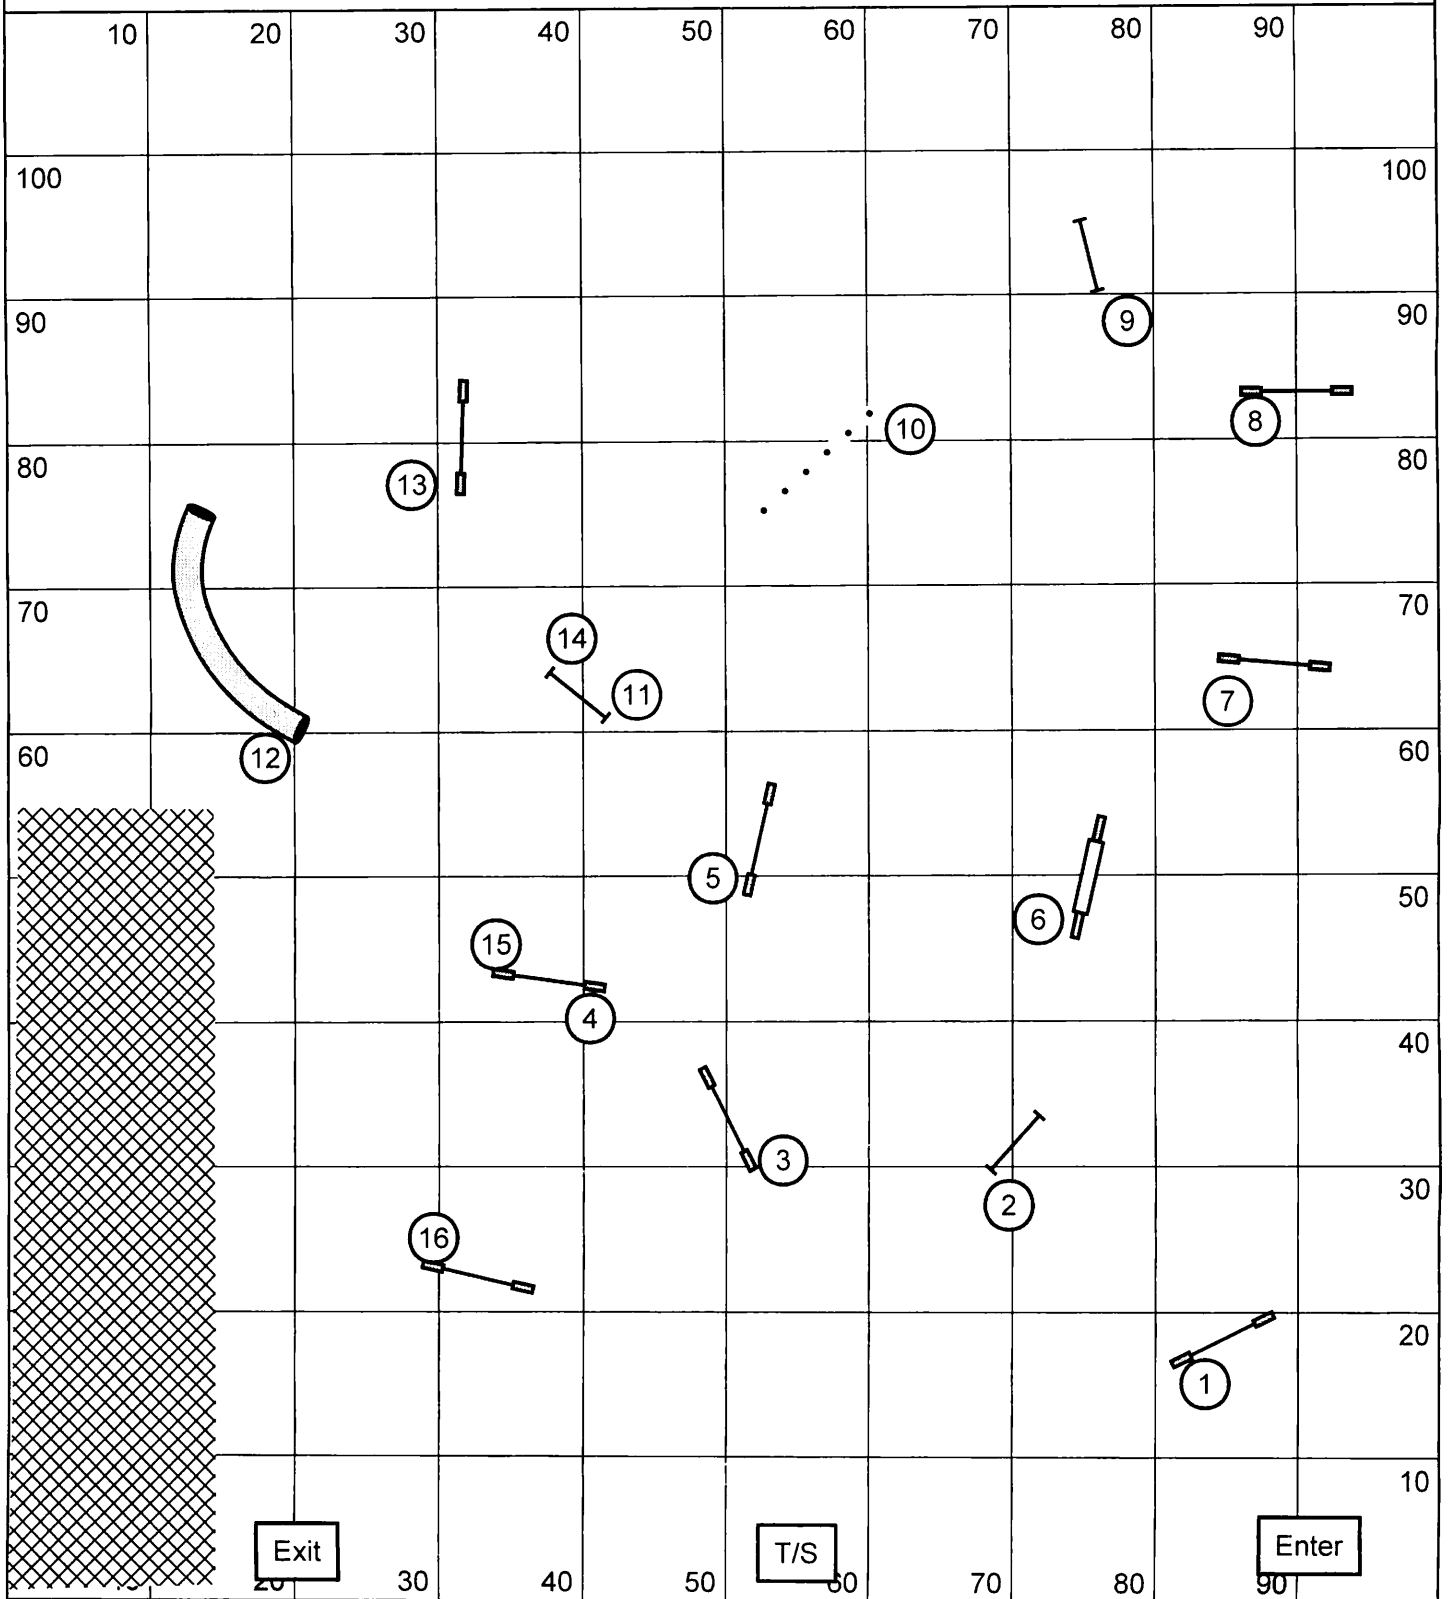

Smack-Dabs Agility Club 5/26/13
Indoors on Soccer Turf, 100 x 120, Electronic Timing

Novice Jumpers Judge: Keith VanHousen