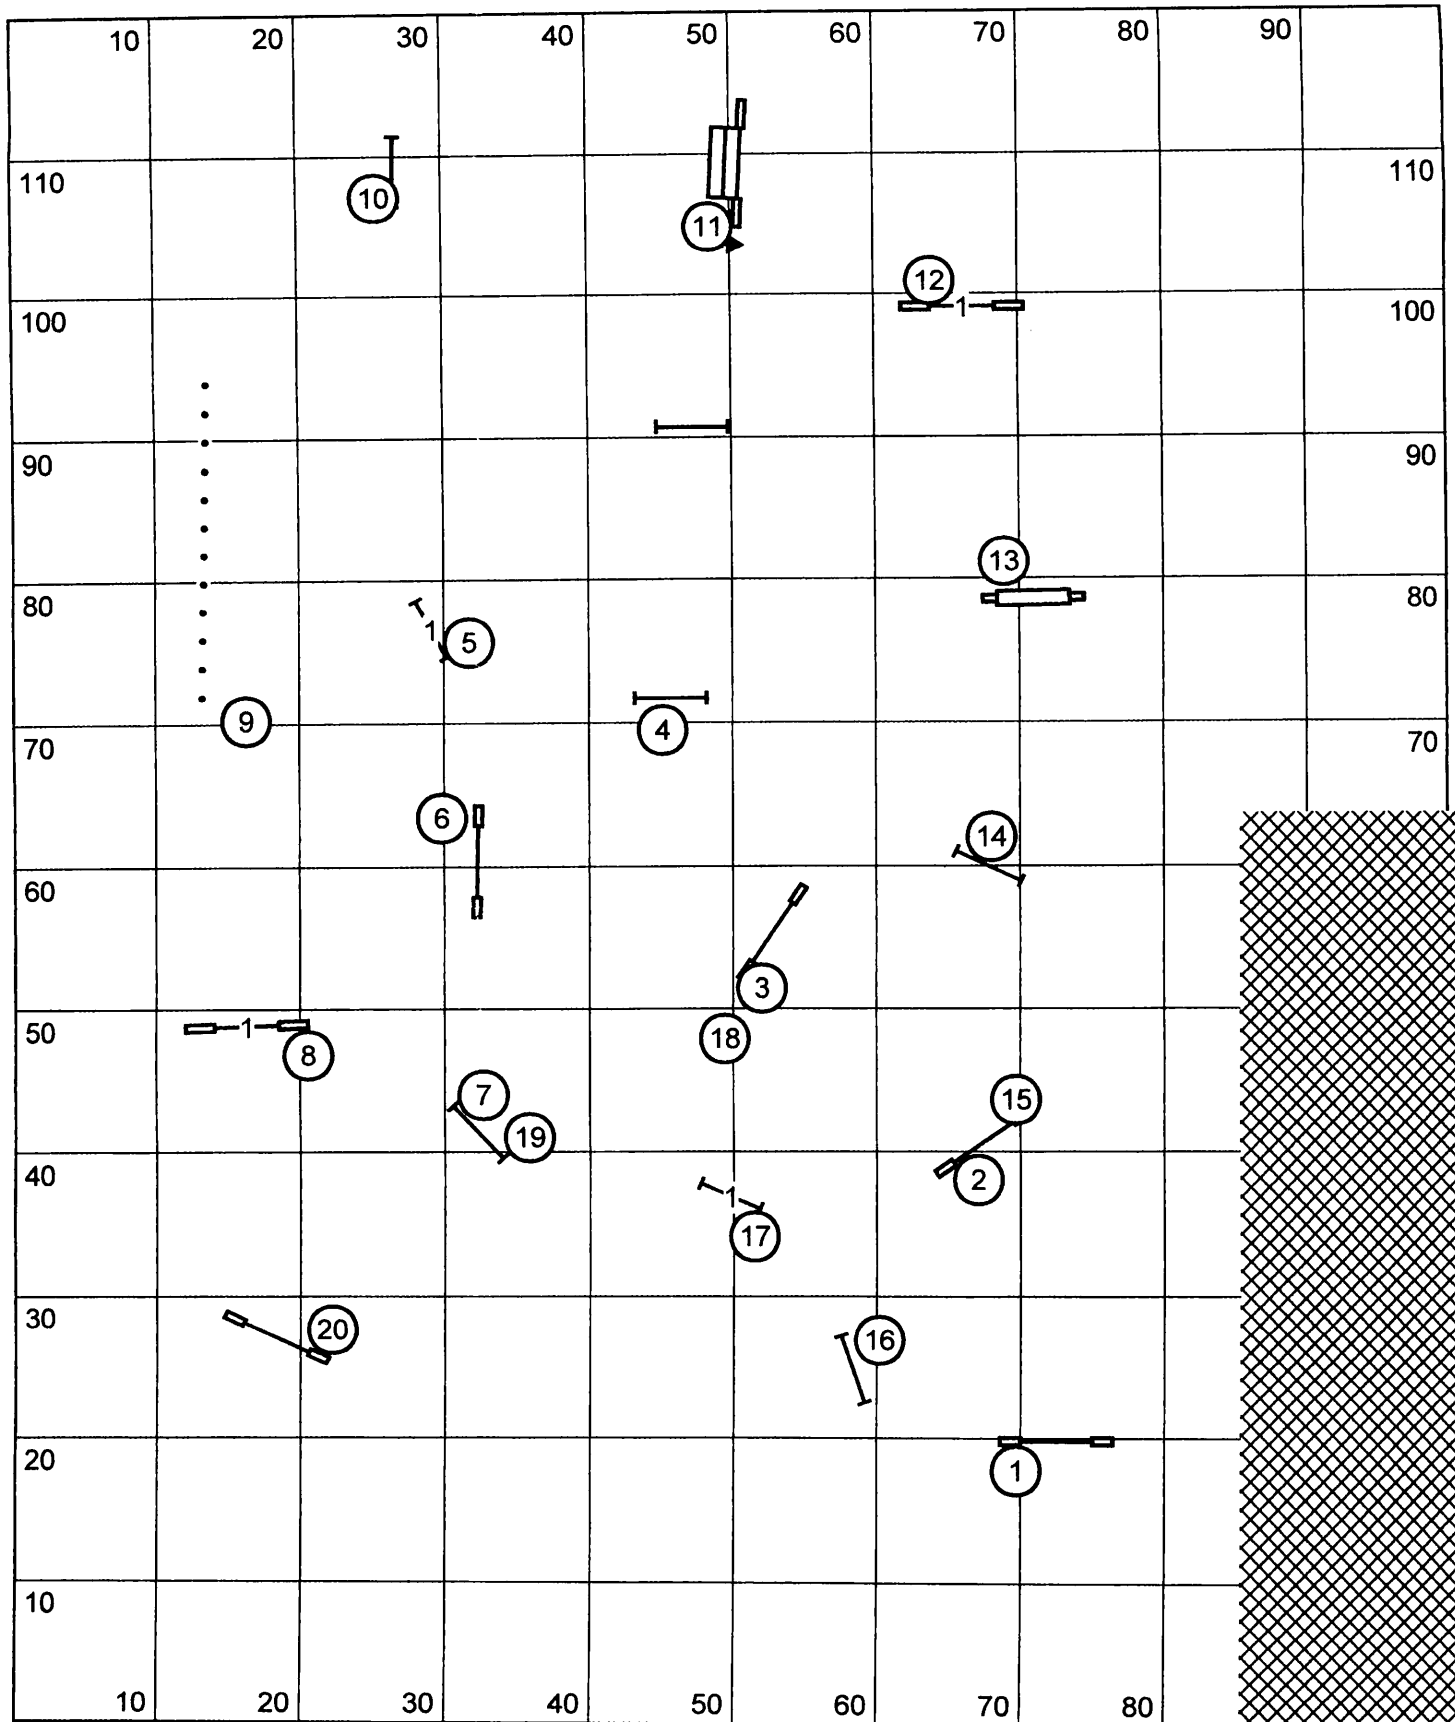

SMACK- DAB AGILITY CLUB 5/26/2013
100 X 120 INDOORS ON SOCCOR TURF ELECTRONIC TIMING
JUDGE-DENISE VANHOUSEN
EXCELLENT JWW