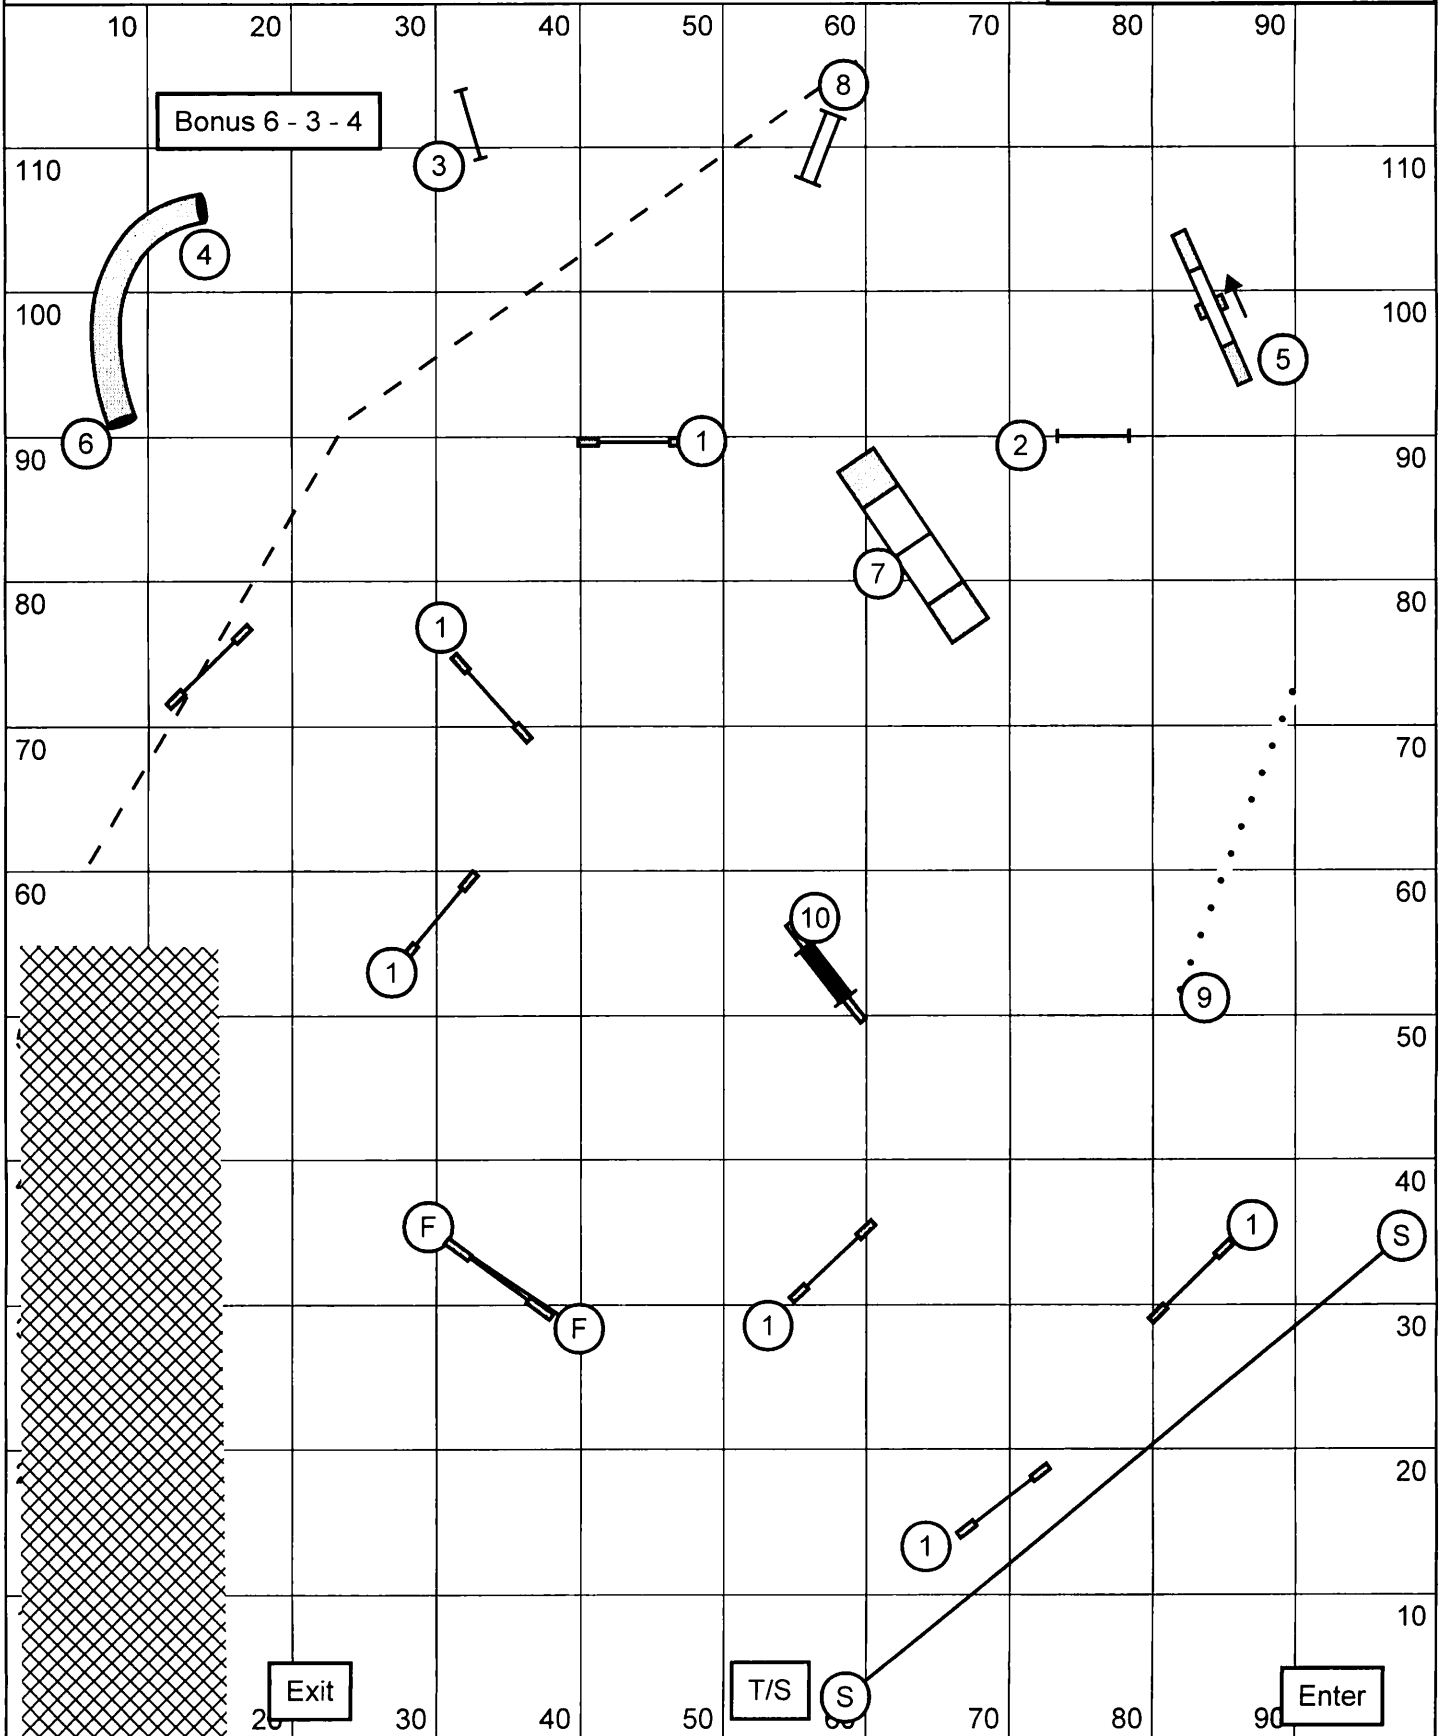

60 pts to Q inc. bonus 20
 8" (38 sec), 12"/16" (35 sec)
 20"/24"/26" (32 sec)
 Preferred add 3 sec

Excellent FAST Judge: Keith VanHousen

Smack-Dabs Agility Club 5/26/13
 Indoors on Soccer Turf, 100 x 120, Electronic Timing