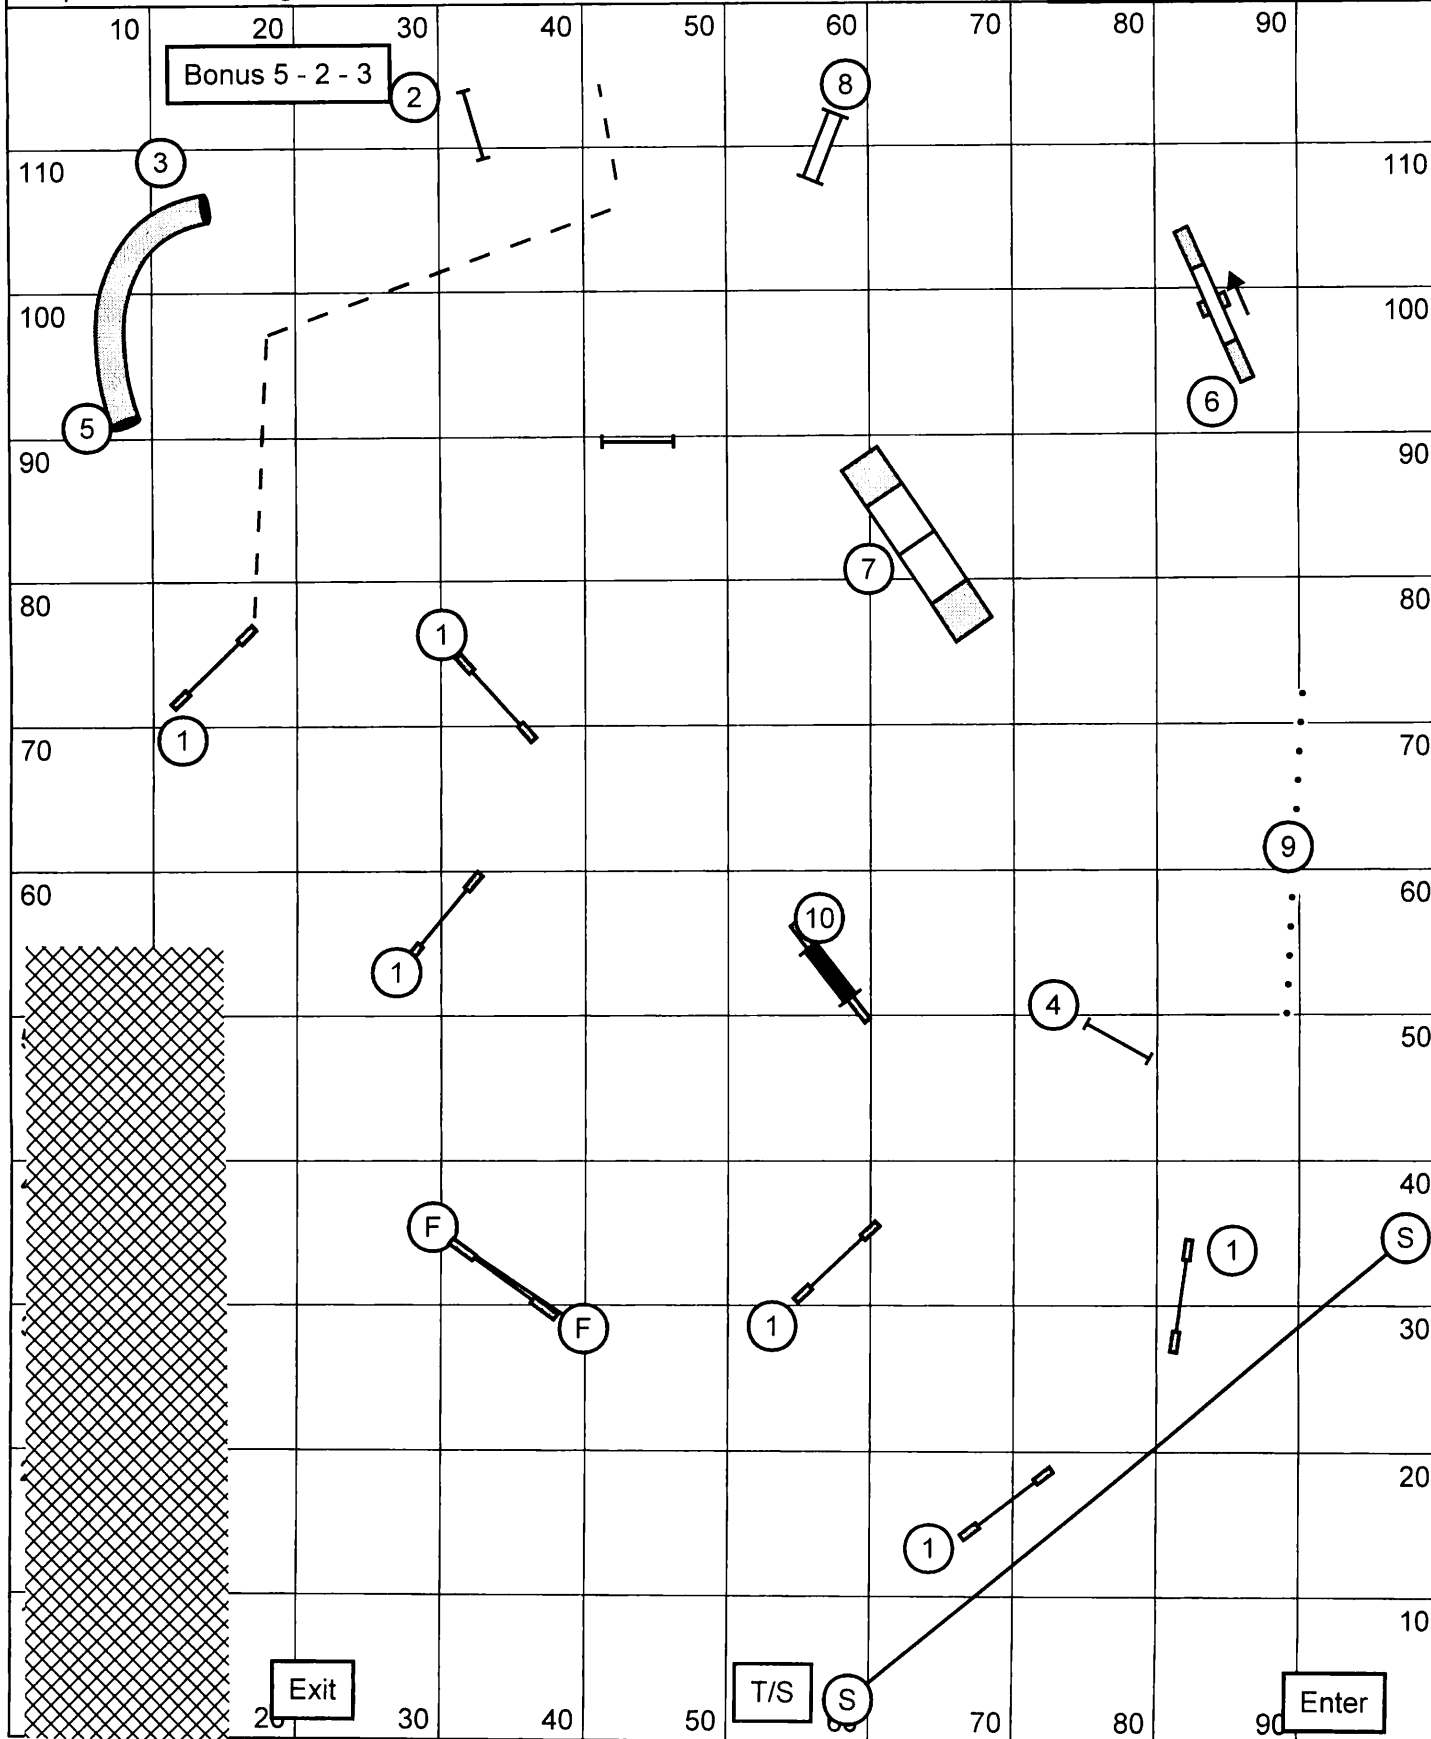

55 pts to Q inc. bonus 20
 8" (38 sec), 12"/16" (35 sec)
 20"/24"/26" (32 sec)
 Preferred add 3 sec

Open FAST Judge: Keith VanHousen

Smack-Dabs Agility Club *5/25/13* *sketch*
 Indoors on Soccer Turf, 100 x 120, Electronic Timing