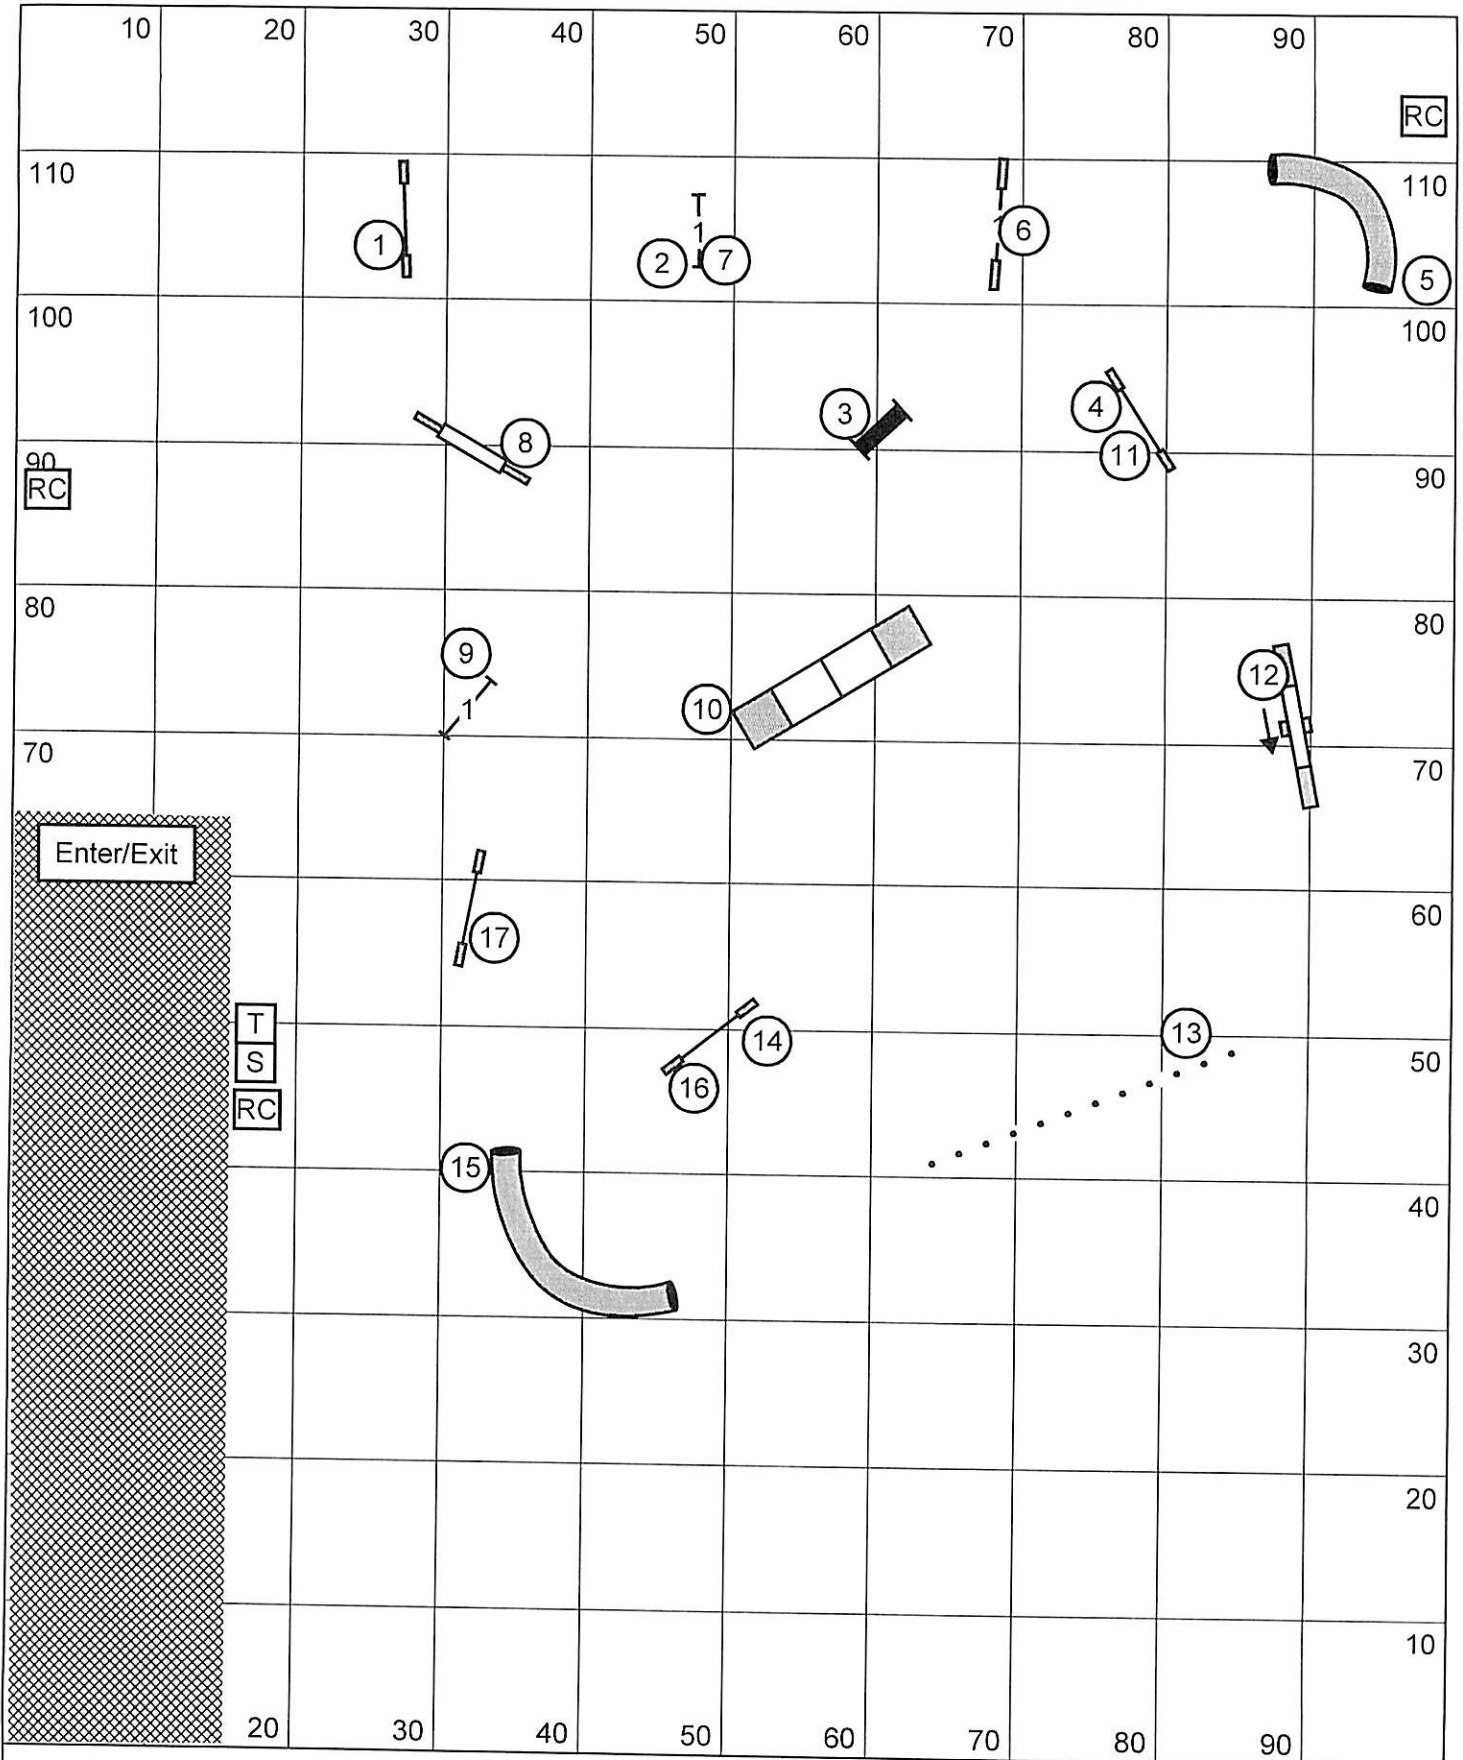

Next dog #12

Smack Dab Agility Club
Time 2 Beat
Saturday, May 26, 2012
Judge: Cindy Elliott
indoors, on soccer turf, etimers