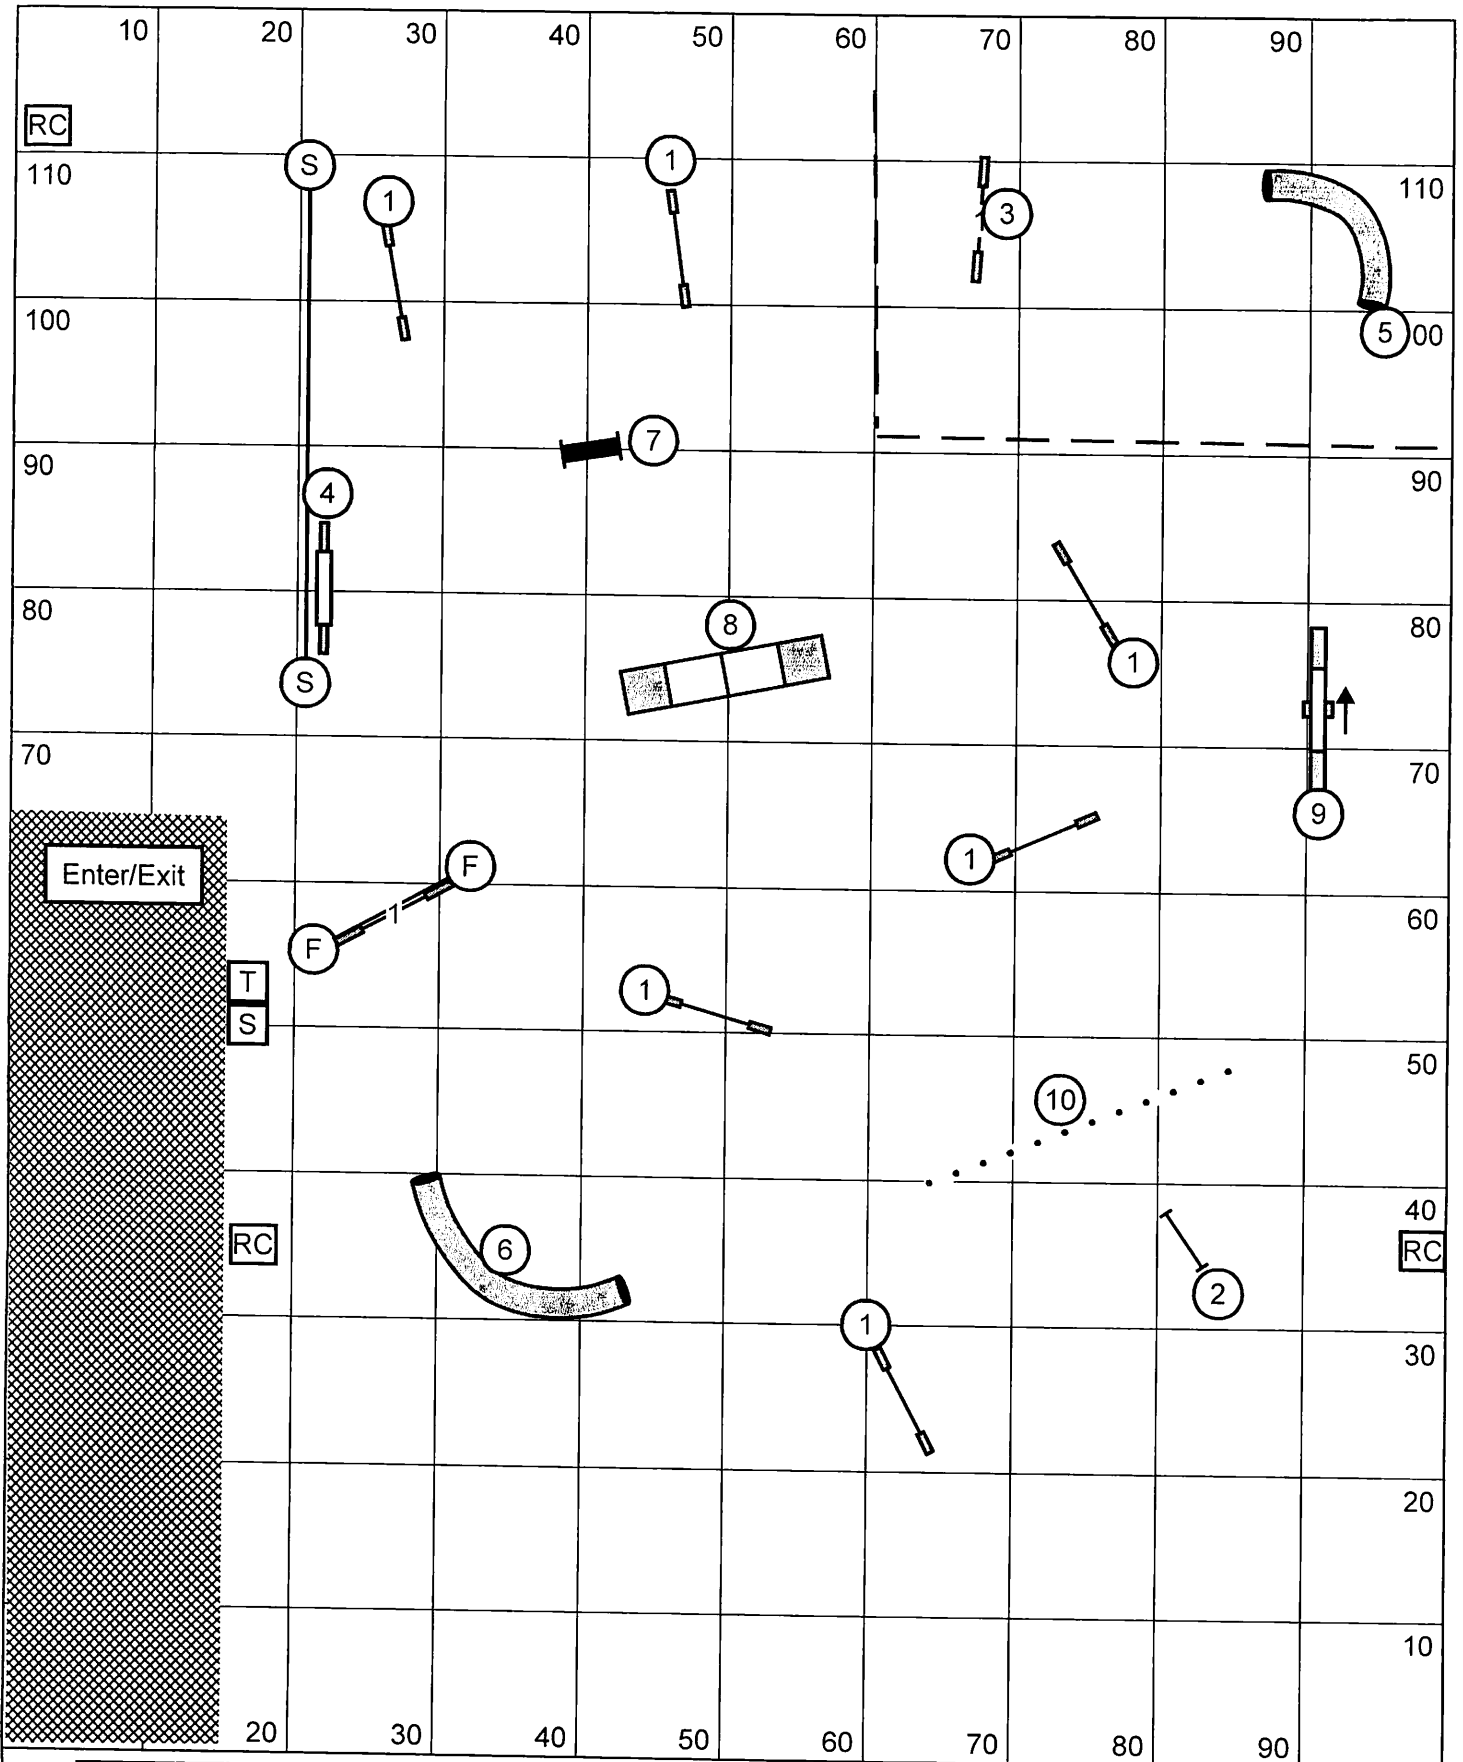

Send Bonus is 5-3

Smack Dab Agility Club
Open FAST
Saturday, May 26, 2012
Judge: Cindy Elliott
indoors, on soccer turf, etimers