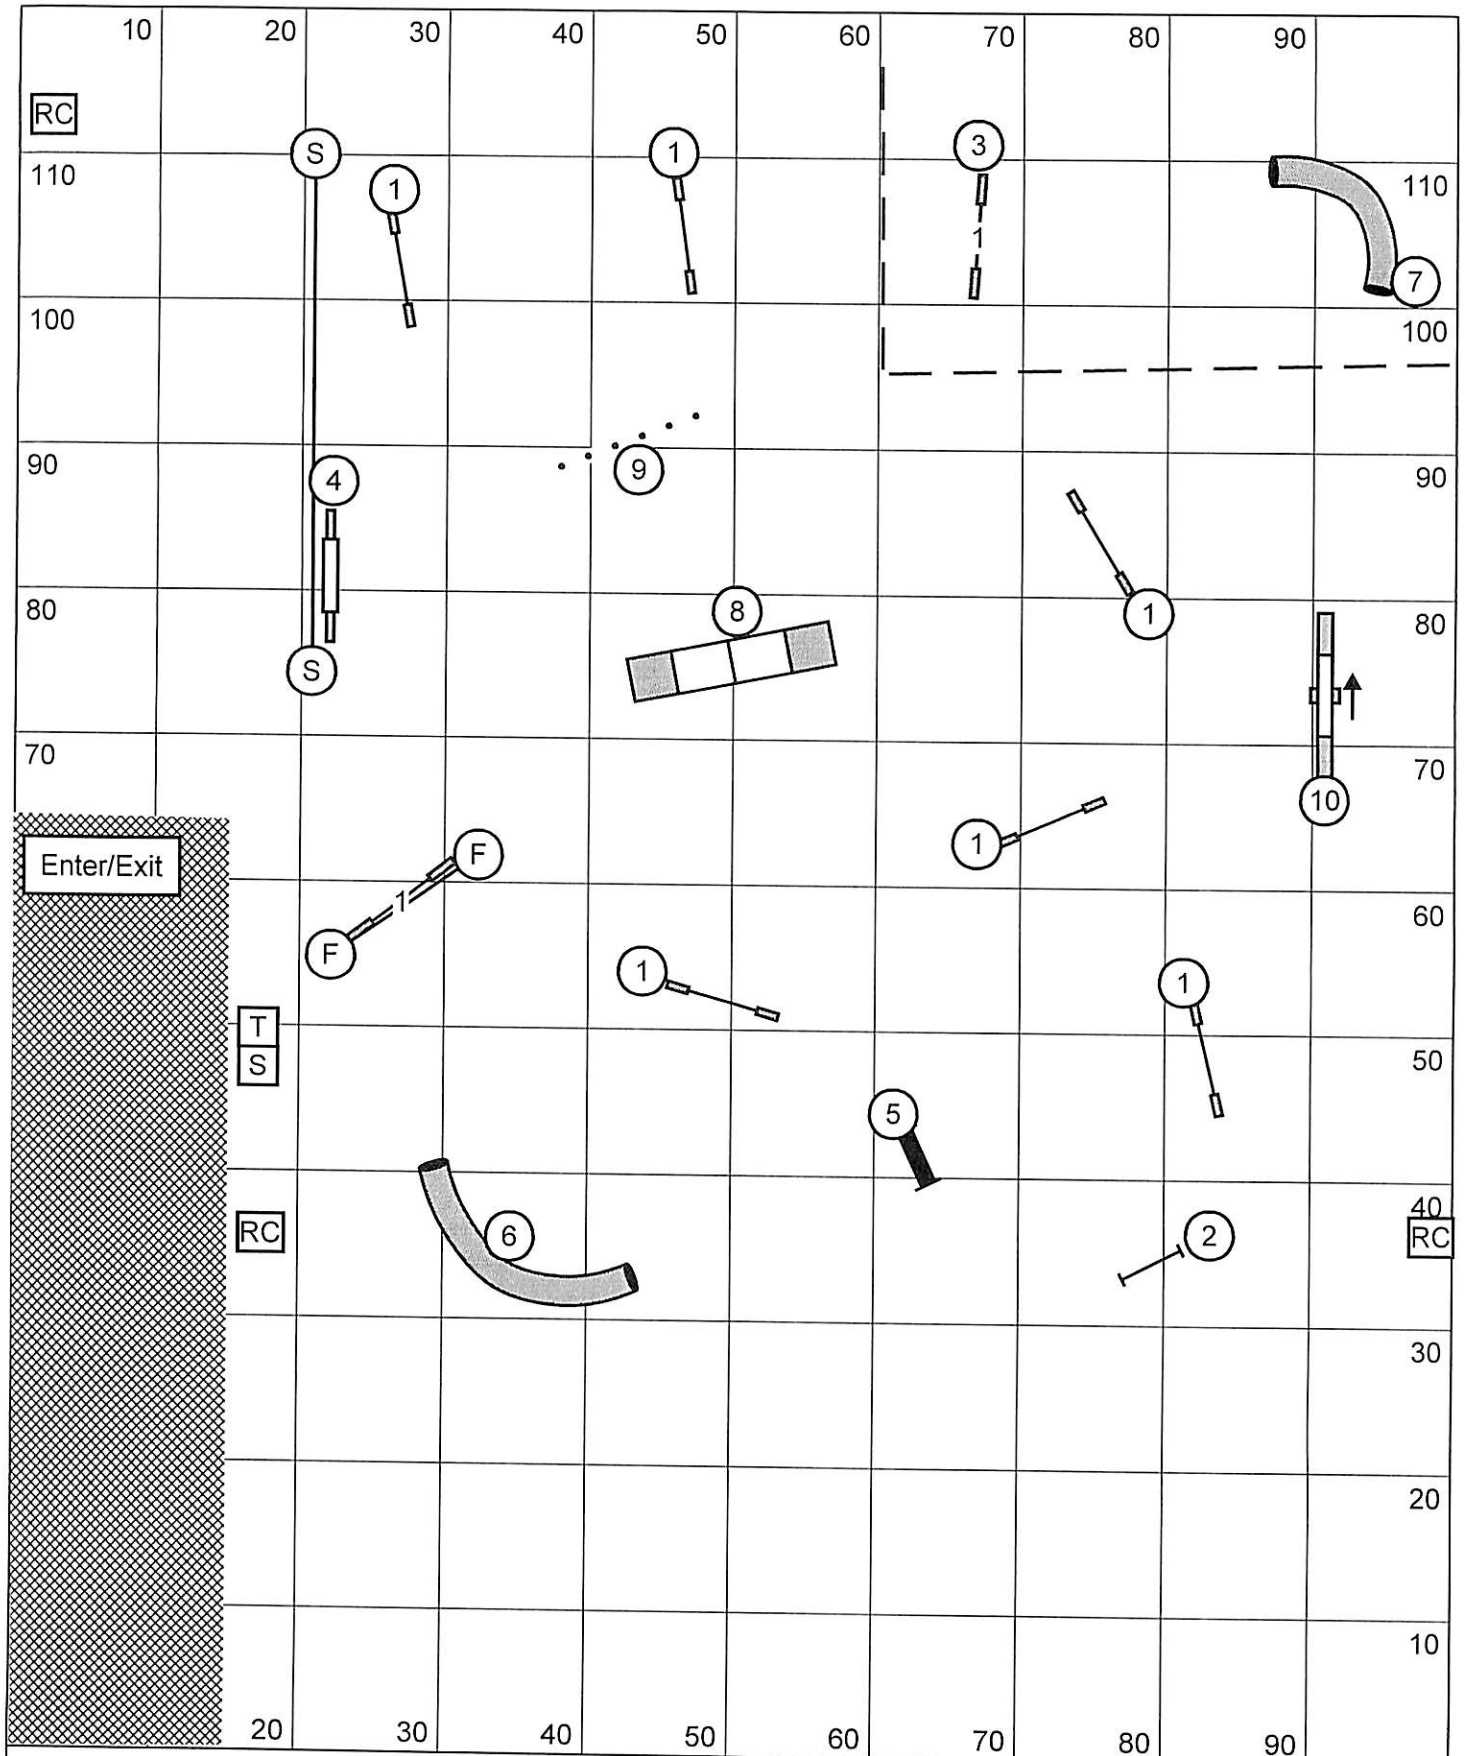

Send Bonus is 7-3

Smack Dab Agility Club
Novice FAST
Saturday, May 26, 2012
Judge: Cindy Elliott
indoors, on soccer turf, etimers