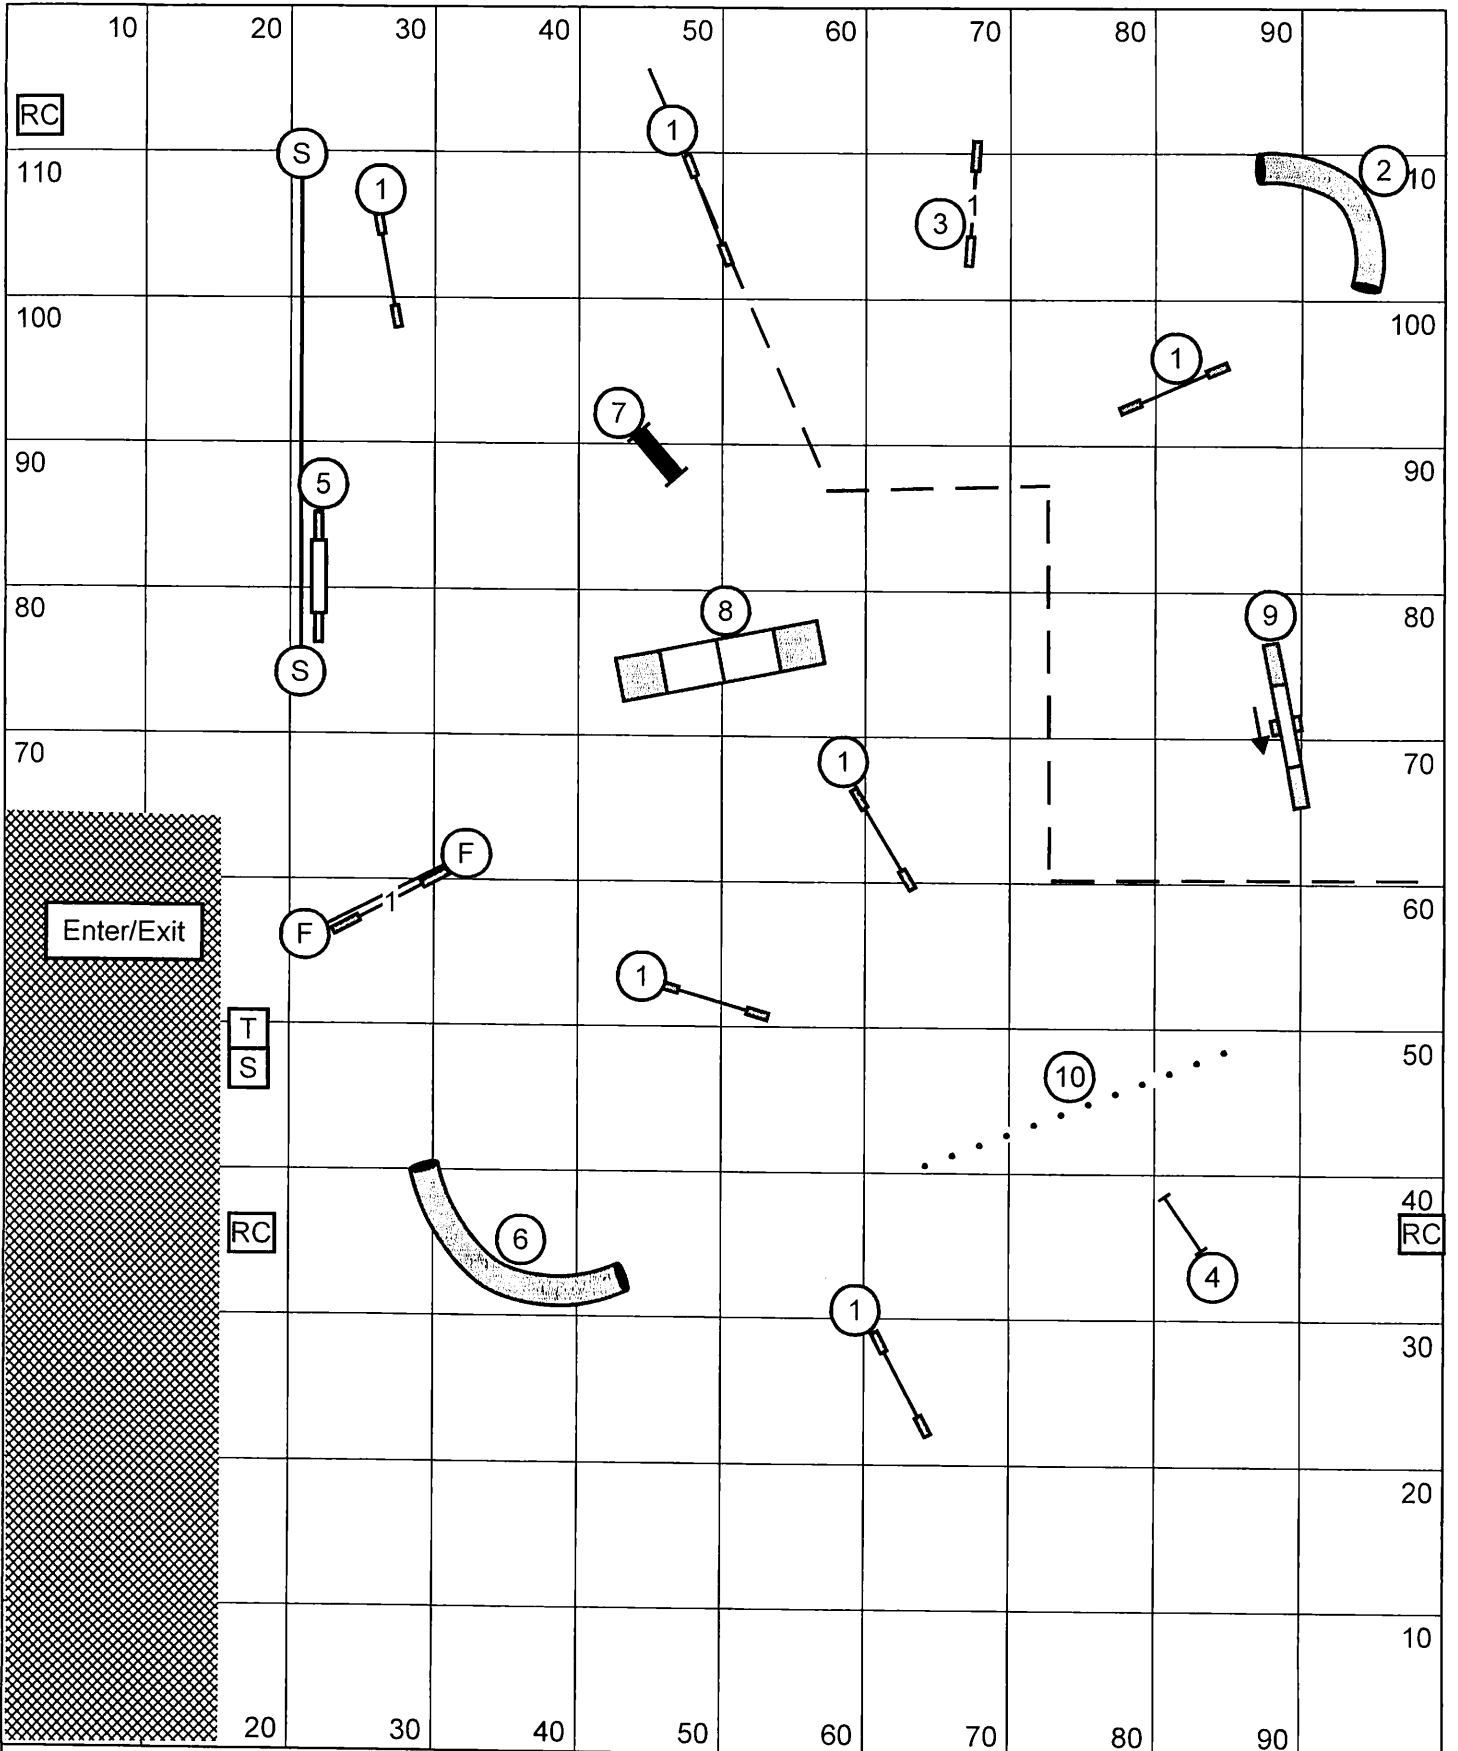

Smack Dab Agility Club of Warrenville
Trial
Judge Blair Kelly

Open Jumpers
Indoors on soccer turf
Saturday 26 May 2012

Smack Dab Agility Club of Warrenville
Trial
Judge Blair Kelly

Next Dog #12

Smack Dab Agility Club
 Novice JWW
 Saturday, May 26, 2012
 Judge: Cindy Elliott
 indoors, on soccer turf, etimers