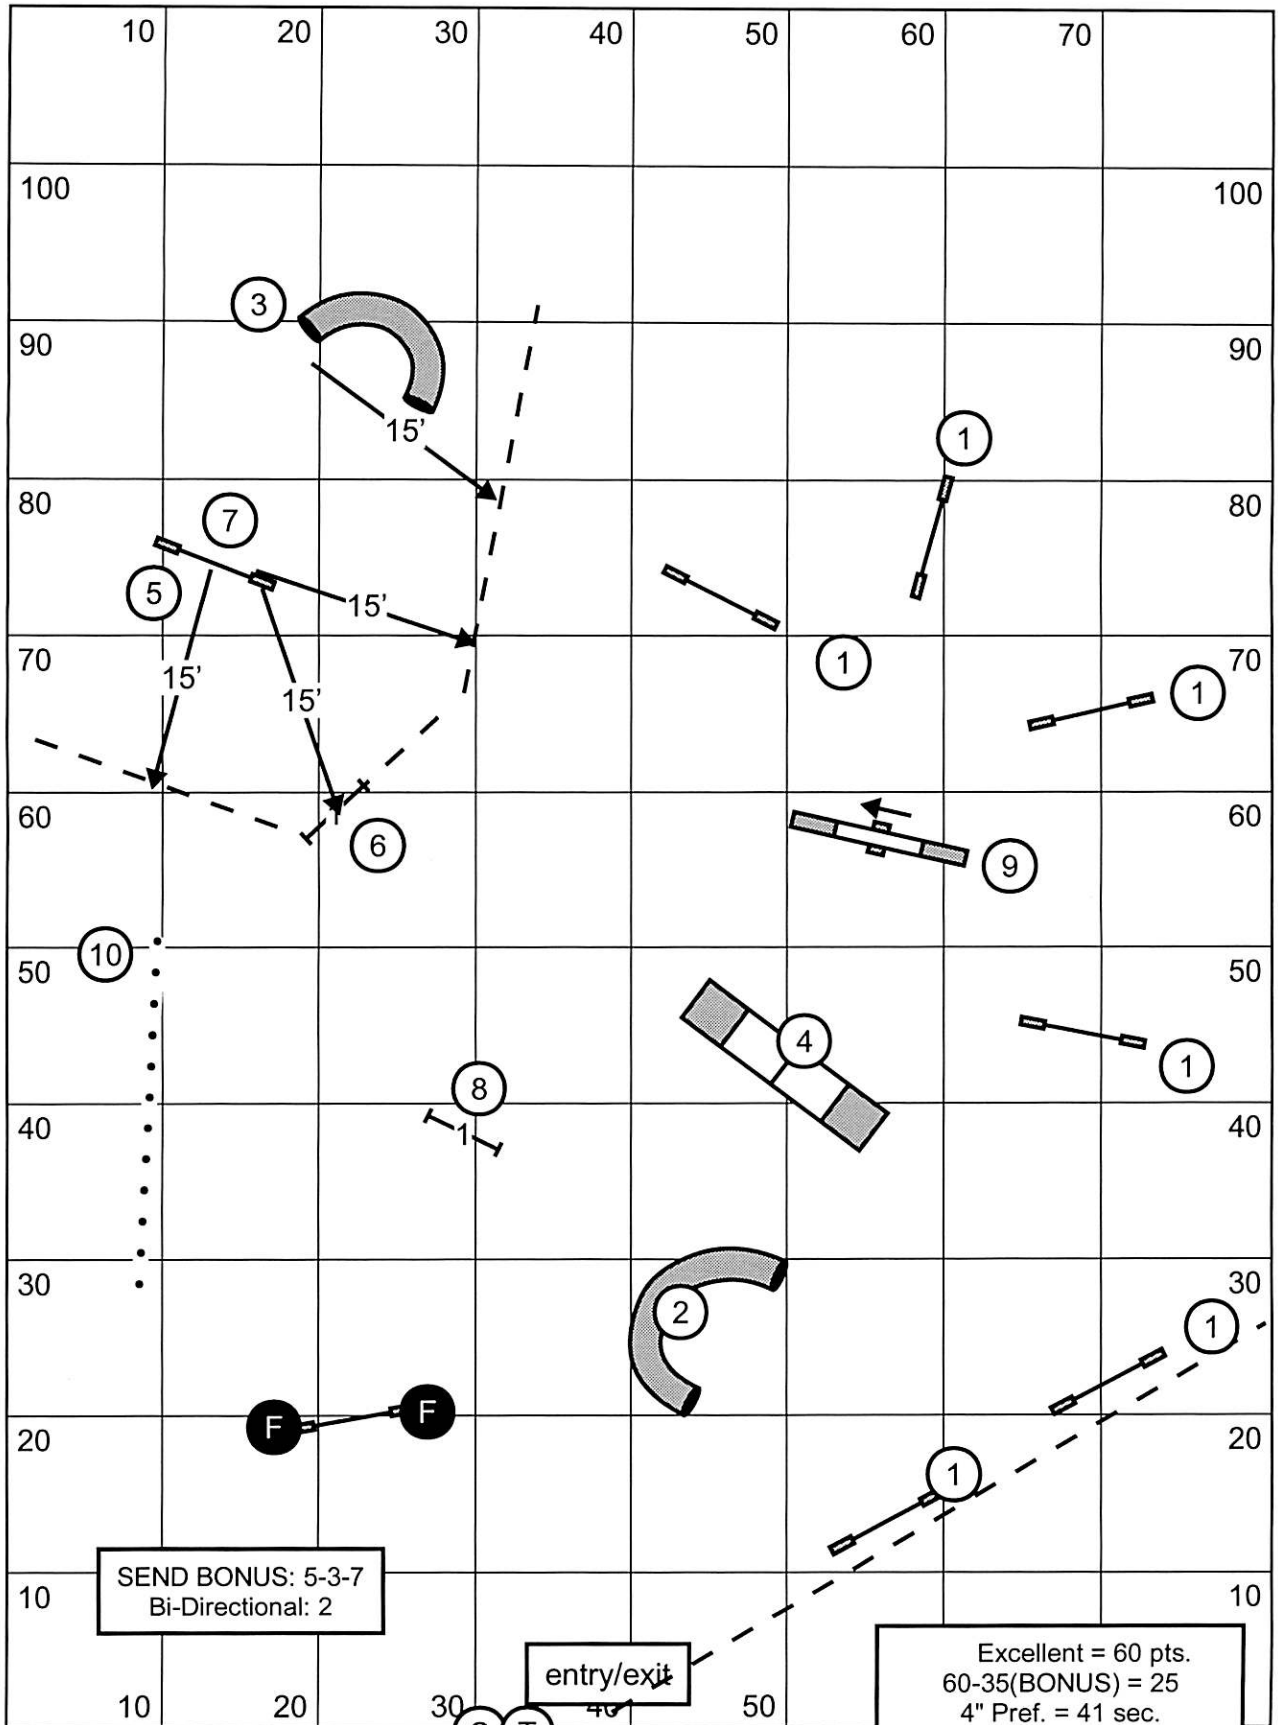

Smack Daws Agility Club of Warrenville
Ledges Horse Arena, Roscoe, IL
EXCELLENT FAST
Friday, March 4, 2011
Rhonda Crane, judge

Excellent = 60 pts.
60-35(BONUS) = 25
4" Pref. = 41 sec.
8" Std. = 38 sec.
8" & 12" Pref. = 38 sec.
12" & 16" Std. = 35 sec.
16" & 20" Pref. = 35 sec.
20", 24" & 26" Std. = 32 sec.