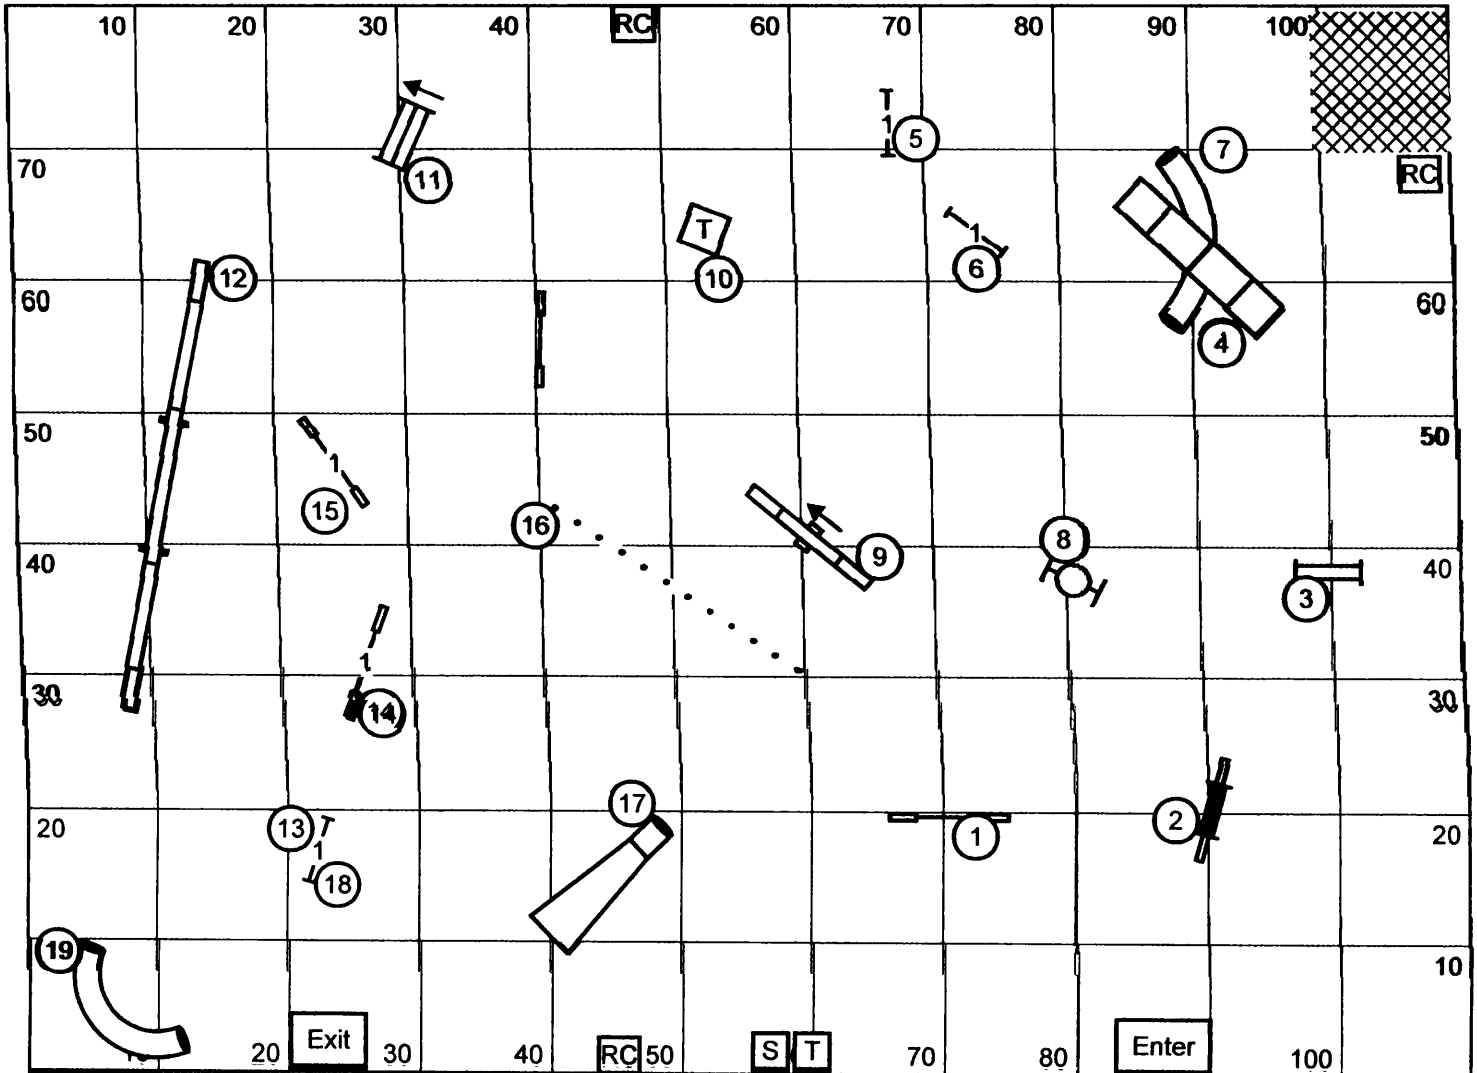

Smack Dabs Agility Club of Warrenville
 Ledges Horse Arena, Roscoe, IL
 NOVICE STANDARD
 Friday, March 4, 2011
 Rhonda Crane, judge

Smack Dabs Agility Club of Warrenville
 Ledges Horse Arena, Roscoe, IL
 OPEN STANDARD
 Friday, March 4, 2011
 Rhonda Crane, judge

BI-DIRECTIONAL
 SEND BONUS: 6-7 or 7-6
 Bi-Directional: 2,3,5,8,10

entry/exit

Open = 55 pts.
 55-33(BONUS) = 22
 4" Pref. = 41 sec.
 8" Std. = 38 sec.
 8" & 12" Pref. = 38 sec.
 12" & 16" Std. = 35 sec.
 16" & 20" Pref. = 35 sec.
 20", 24" & 26" Std. = 32 sec.