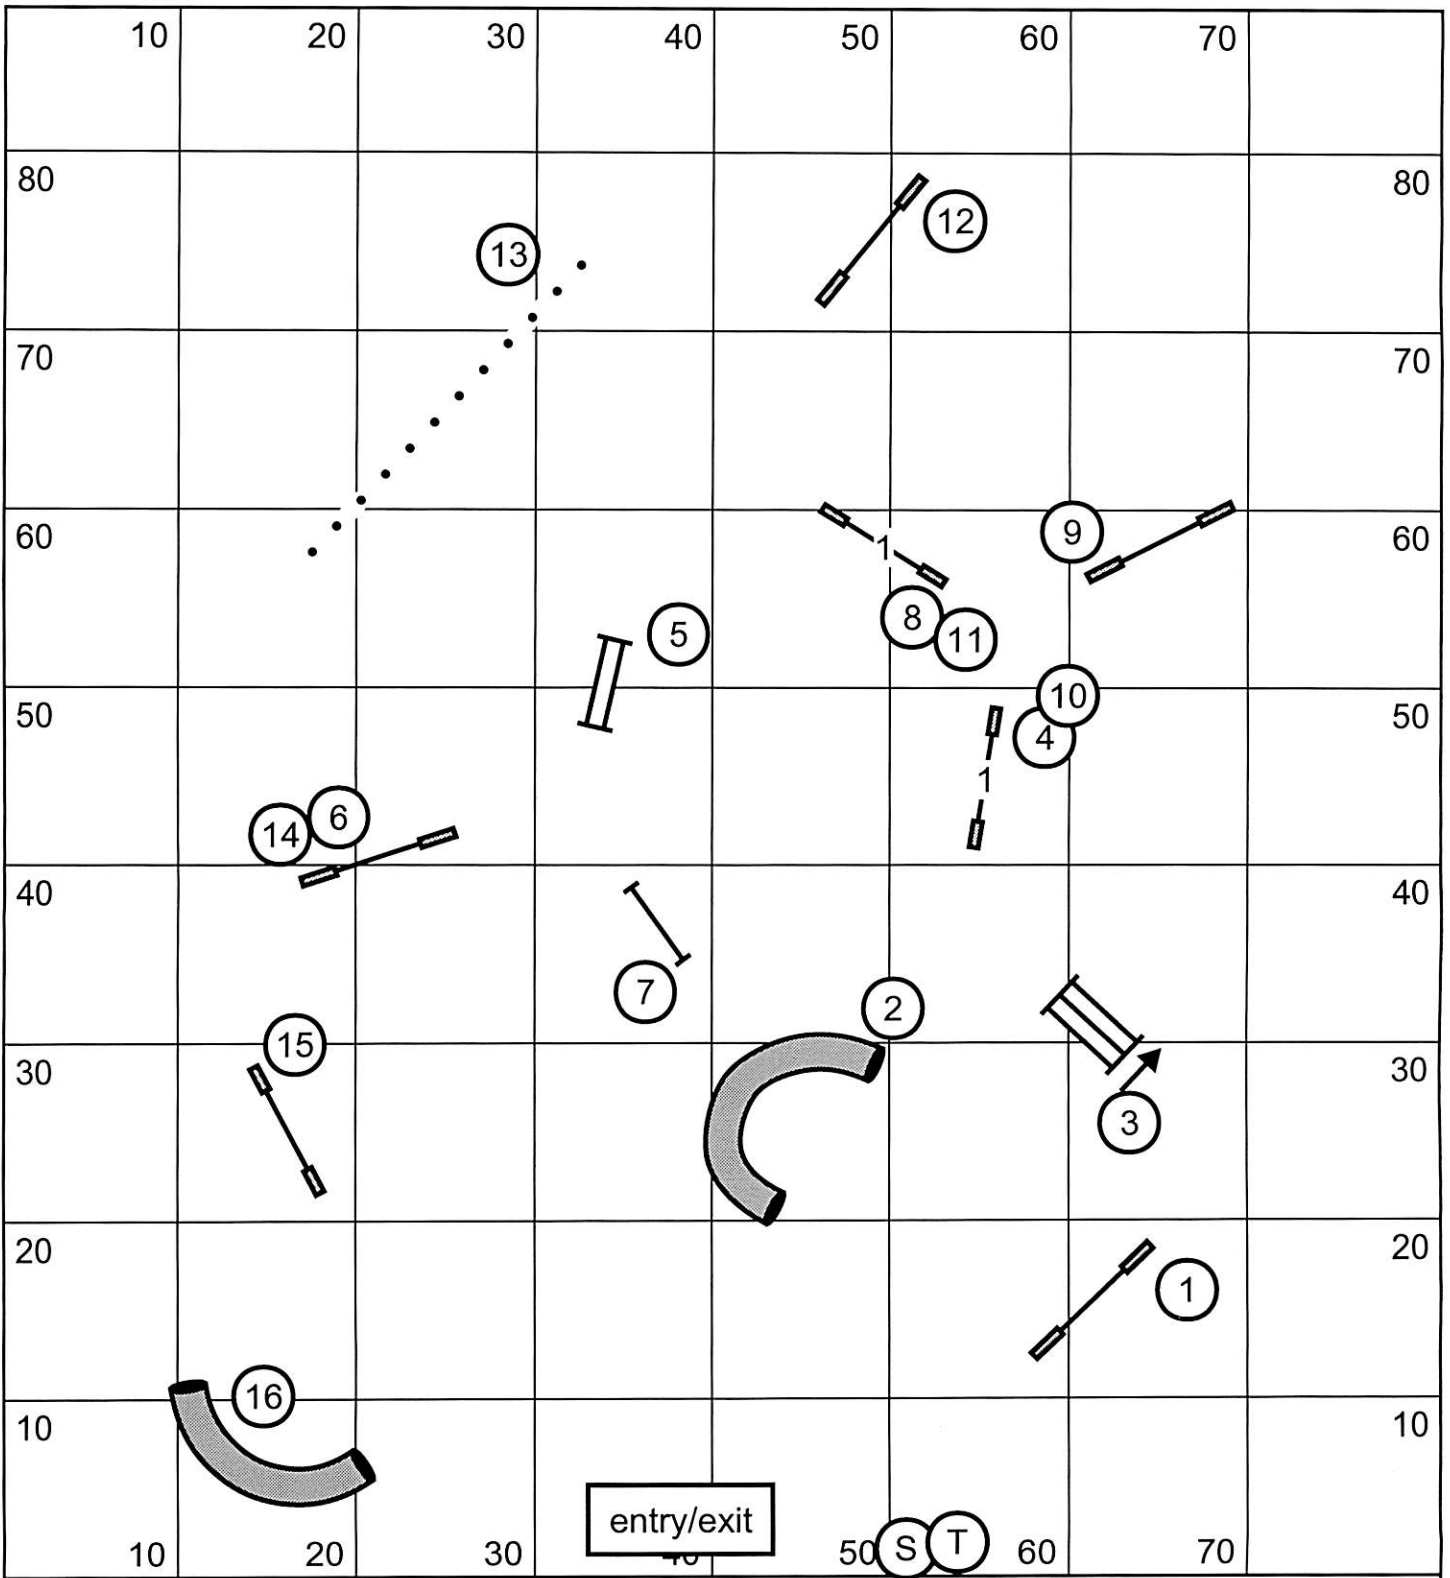

Smack Dabs Agility Club of Warrenville
 Ledges Horse Arena, Roscoe, IL
 NOVICE STANDARD
 Friday, March 4, 2011
 Rhonda Crane, judge

Smack Dabs Agility Club of Warrenville
 Ledges Horse Arena, Roscoe, IL
 OPEN STANDARD
 Friday, March 4, 2011
 Rhonda Crane, judge

Next Dog #17

Smack Dabs Agility Club
 Excellent Standard
 March 4, 2010
 Judge: Cindy Elliott
 Indoors on dirt; E -Timing

Smack Dabs Agility Club of Warrenville
 Ledges Horse Arena, Roscoe, IL
 NOVICE JWW
 Friday, March 4, 2011
 Rhonda Crane, judge

BI-DIRECTIONAL
 SEND BONUS: 6-7 or 7-6
 Bi-Directional: 2,3,5,8,10

entry/exit

Open = 55 pts.
 55-33(BONUS) = 22
 4" Pref. = 41 sec.
 8" Std. = 38 sec.
 8" & 12" Pref. = 38 sec.
 12" & 16" Std. = 35 sec.
 16" & 20" Pref. = 35 sec.
 20", 24" & 26" Std. = 32 sec.