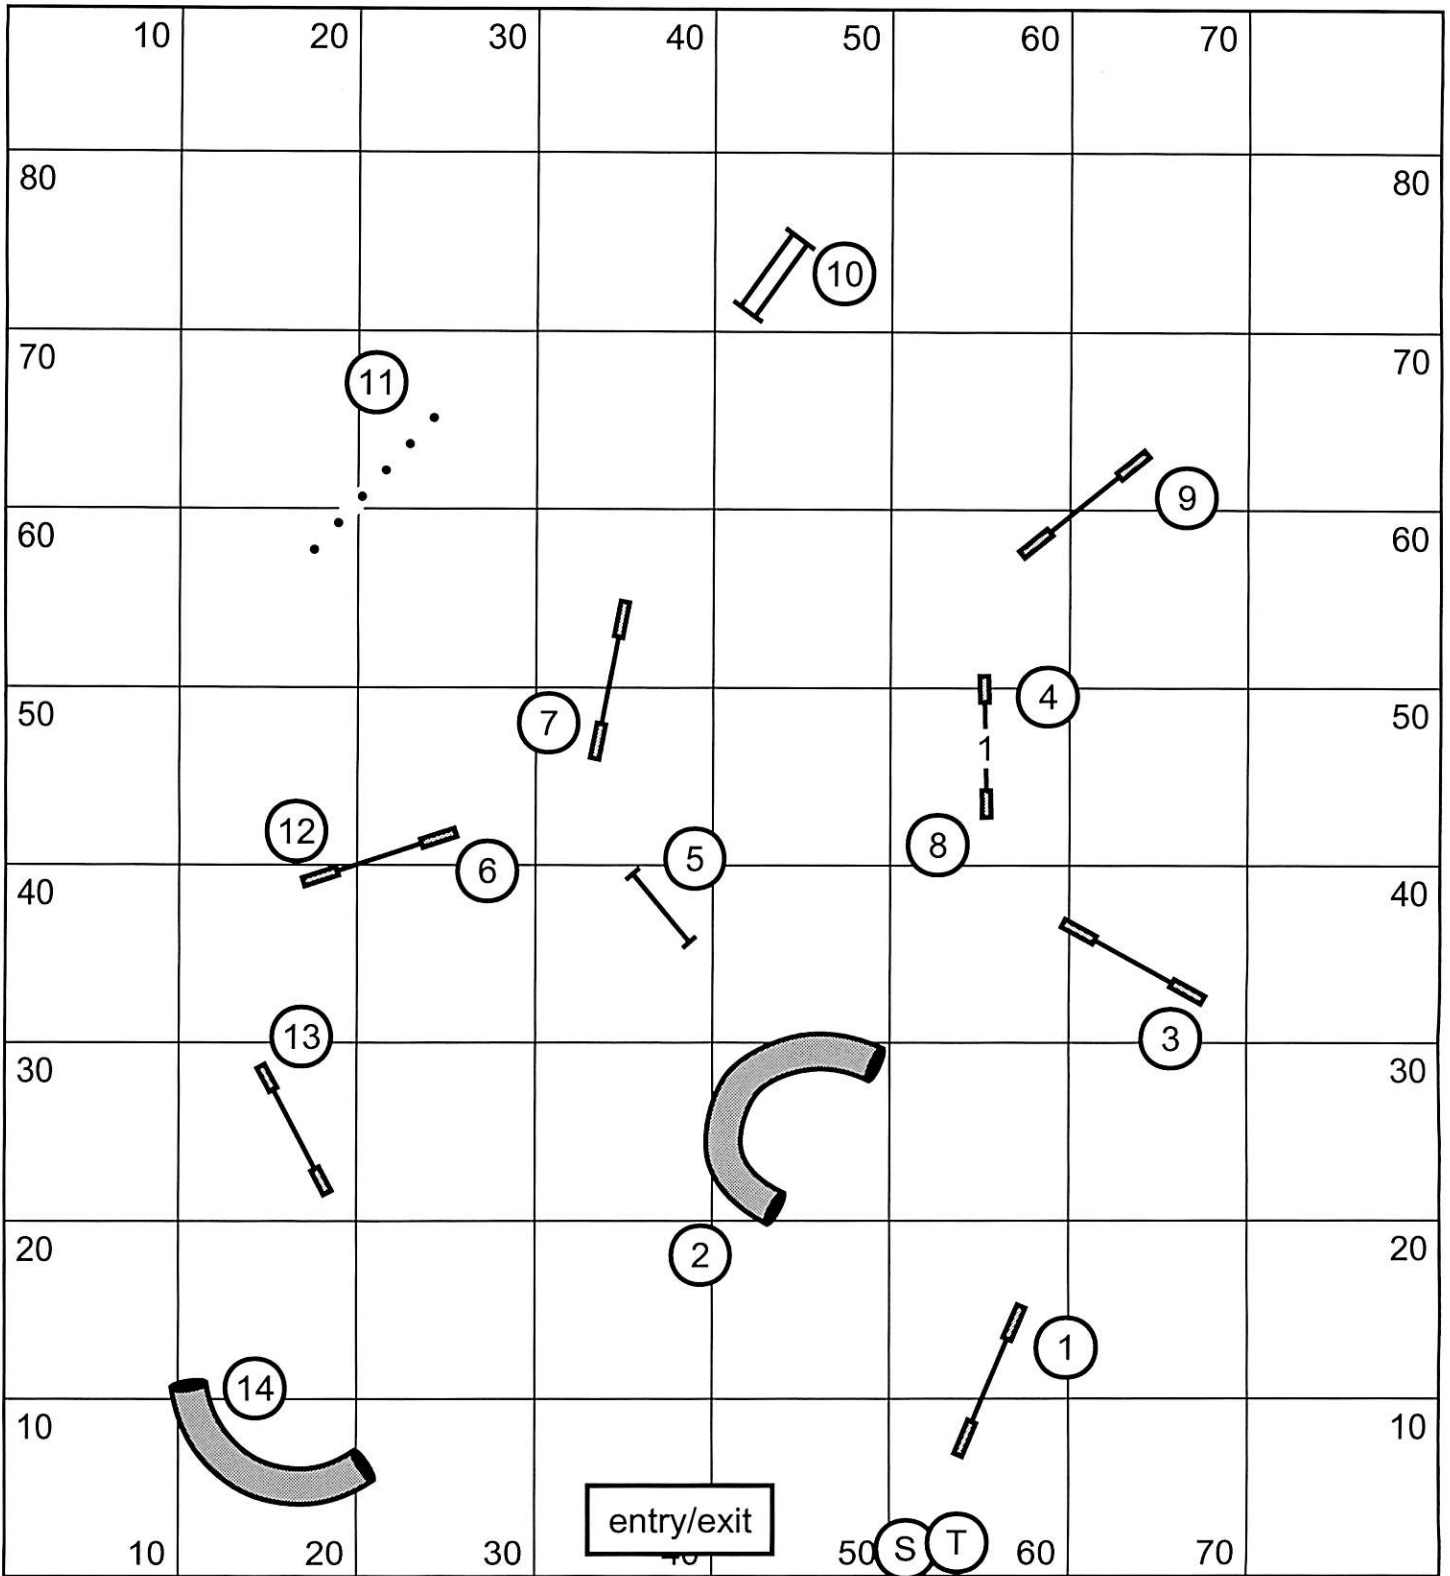

Smack Dabs Agility Club of Warrenville
 Ledges Horse Arena, Roscoe, IL
 NOVICE STANDARD
 Friday, March 4, 2011
 Rhonda Crane, judge

Smack Dabs Agility Club of Warrenville
 Ledges Horse Arena, Roscoe, IL
 OPEN STANDARD
 Friday, March 4, 2011
 Rhonda Crane, judge

Next Dog #17

Smack Dabs Agility Club
 Excellent Standard
 March 4, 2010
 Judge: Cindy Elliott
 Indoors on dirt; E -Timing

Smack Dabs Agility Club of Warrenville
 Ledges Horse Arena, Roscoe, IL
 NOVICE JWW
 Friday, March 4, 2011
 Rhonda Crane, judge

BI-DIRECTIONAL
 SEND BONUS: 6-7 or 7-6
 Bi-Directional: 2,3,5,8,10

entry/exit

Open = 55 pts.
 55-33(BONUS) = 22
 4" Pref. = 41 sec.
 8" Std. = 38 sec.
 8" & 12" Pref. = 38 sec.
 12" & 16" Std. = 35 sec.
 16" & 20" Pref. = 35 sec.
 20", 24" & 26" Std. = 32 sec.