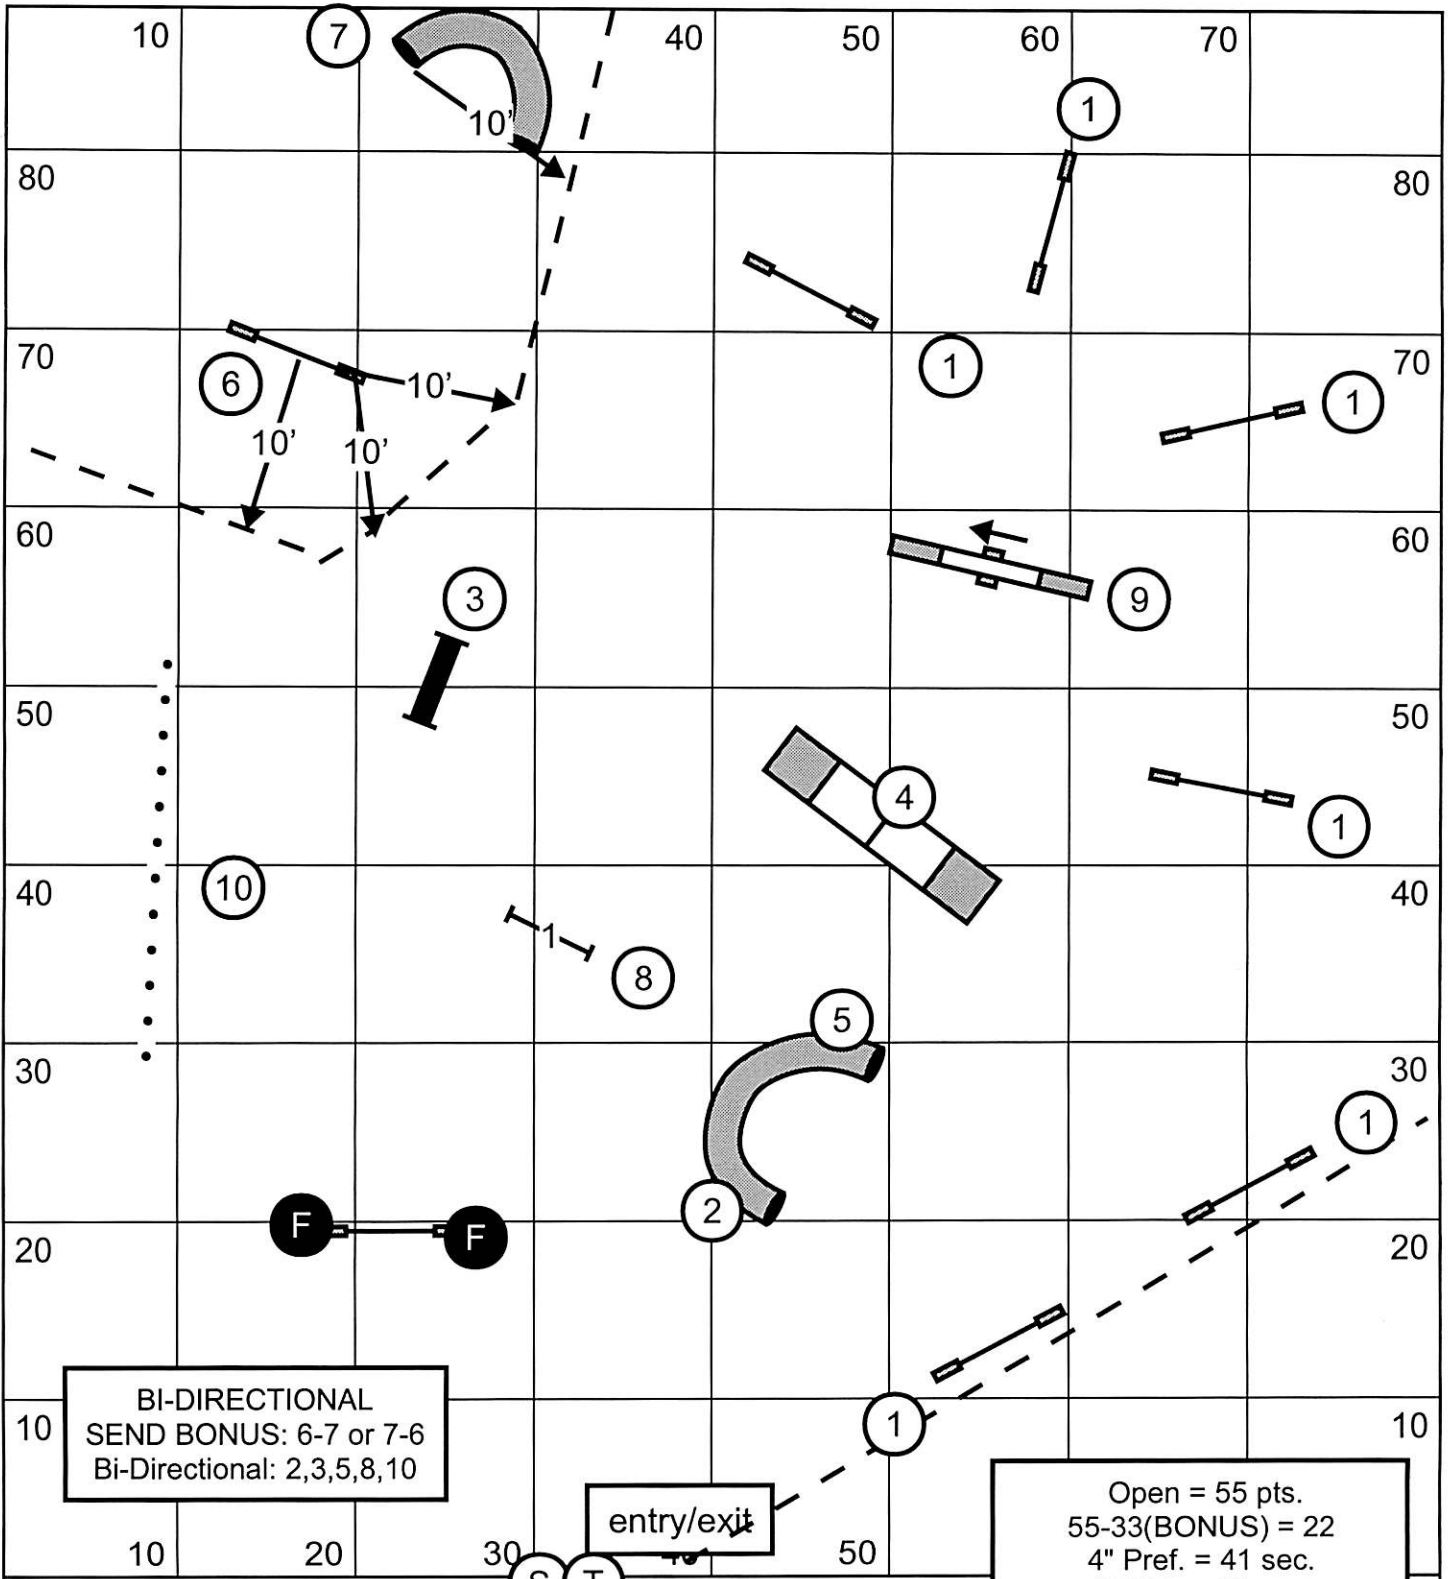

Next Dog #17

Smack Dabs Agility Club
 Excellent Standard
 March 4, 2010
 Judge: Cindy Elliott
 Indoors on dirt; E -Timing

Smack Dabs Agility Club of Warrenville
 Ledges Horse Arena, Roscoe, IL
 NOVICE JWW
 Friday, March 4, 2011
 Rhonda Crane, judge

BI-DIRECTIONAL
 SEND BONUS: 6-7 or 7-6
 Bi-Directional: 2,3,5,8,10

entry/exit

Open = 55 pts.
 55-33(BONUS) = 22
 4" Pref. = 41 sec.
 8" Std. = 38 sec.
 8" & 12" Pref. = 38 sec.
 12" & 16" Std. = 35 sec.
 16" & 20" Pref. = 35 sec.
 20", 24" & 26" Std. = 32 sec.

Excellent = 60 pts.
 60-35(BONUS) = 25
 4" Pref. = 41 sec.
 8" Std. = 38 sec.
 8" & 12" Pref. = 38 sec.
 12" & 16" Std. = 35 sec.
 16" & 20" Pref. = 35 sec.
 20", 24" & 26" Std. = 32 sec.