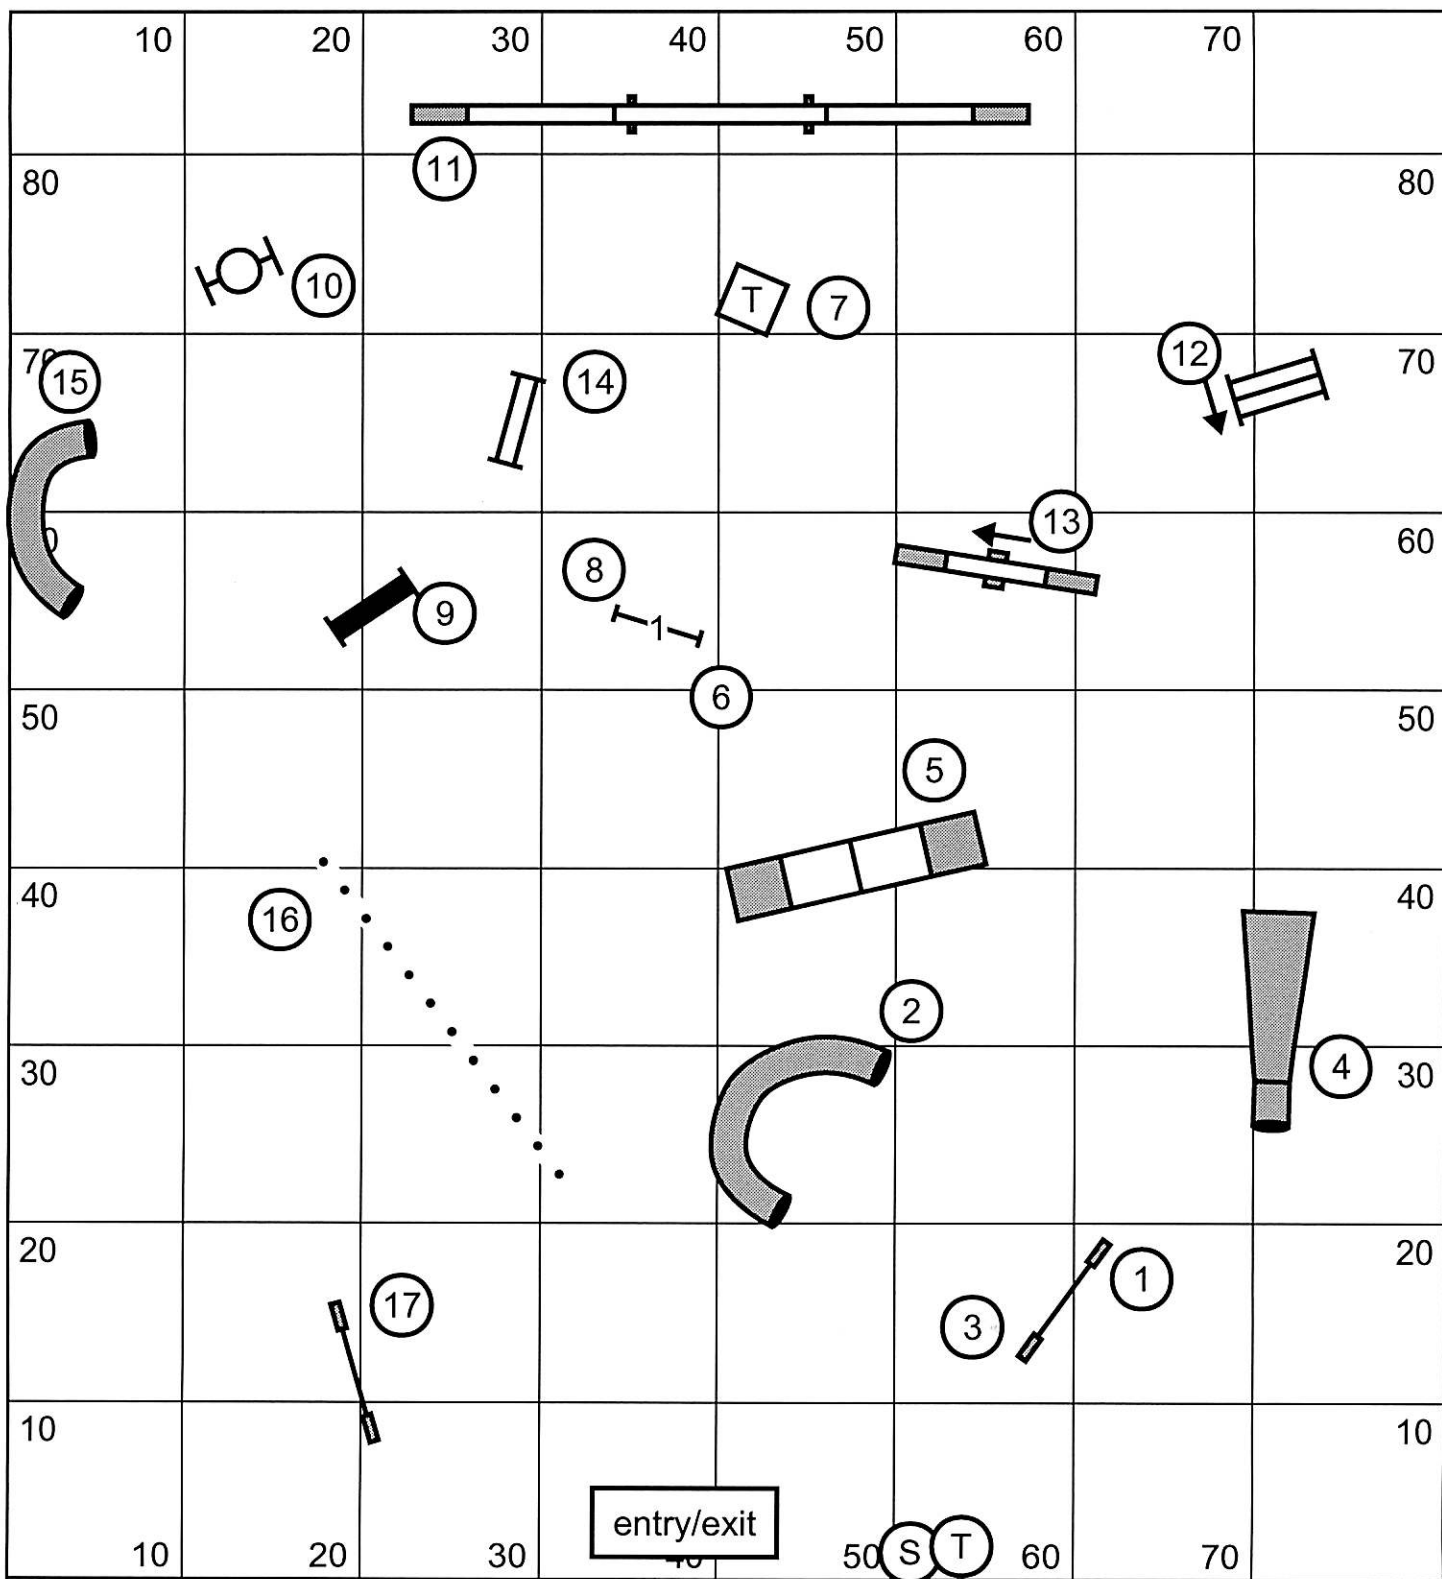

Smack Dabs Agility Club of Warrenville
 Ledges Horse Arena, Roscoe, IL
 NOVICE STANDARD
 Friday, March 4, 2011
 Rhonda Crane, judge

Smack Dabs Agility Club of Warrenville
 Ledges Horse Arena, Roscoe, IL
 OPEN STANDARD
 Friday, March 4, 2011
 Rhonda Crane, judge

Next Dog #17

Smack Dabs Agility Club
 Excellent Standard
 March 4, 2010
 Judge: Cindy Elliott
 Indoors on dirt; E -Timing

Smack Dabs Agility Club of Warrenville
 Ledges Horse Arena, Roscoe, IL
 NOVICE JWW
 Friday, March 4, 2011
 Rhonda Crane, judge

BI-DIRECTIONAL
 SEND BONUS: 6-7 or 7-6
 Bi-Directional: 2,3,5,8,10

entry/exit

Open = 55 pts.
 55-33(BONUS) = 22
 4" Pref. = 41 sec.
 8" Std. = 38 sec.
 8" & 12" Pref. = 38 sec.
 12" & 16" Std. = 35 sec.
 16" & 20" Pref. = 35 sec.
 20", 24" & 26" Std. = 32 sec.