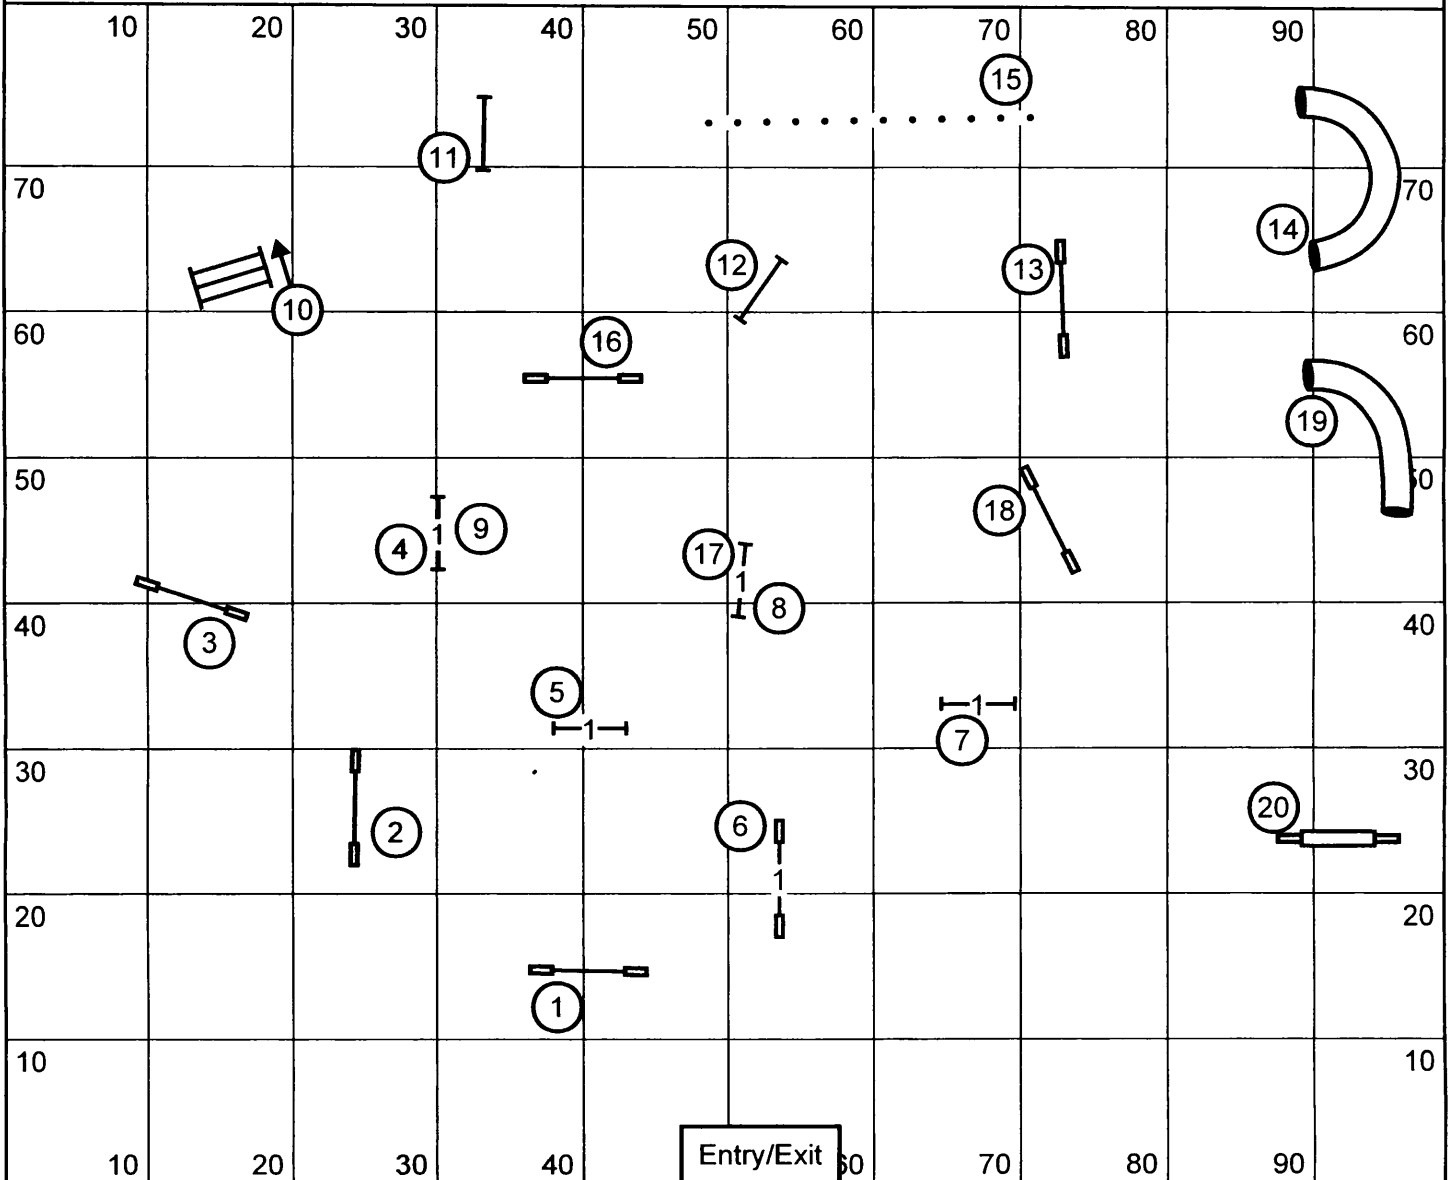

BI-DIRECTIONAL
 SEND BONUS: 6-7 or 7-6
 Bi-Directional: 2,3,5,8,10

entry/exit

Open = 55 pts.
 55-33(BONUS) = 22
 4" Pref. = 41 sec.
 8" Std. = 38 sec.
 8" & 12" Pref. = 38 sec.
 12" & 16" Std. = 35 sec.
 16" & 20" Pref. = 35 sec.
 20", 24" & 26" Std. = 32 sec.

Excellent = 60 pts.
 60-35(BONUS) = 25
 4" Pref. = 41 sec.
 8" Std. = 38 sec.
 8" & 12" Pref. = 38 sec.
 12" & 16" Std. = 35 sec.
 16" & 20" Pref. = 35 sec.
 20", 24" & 26" Std. = 32 sec.