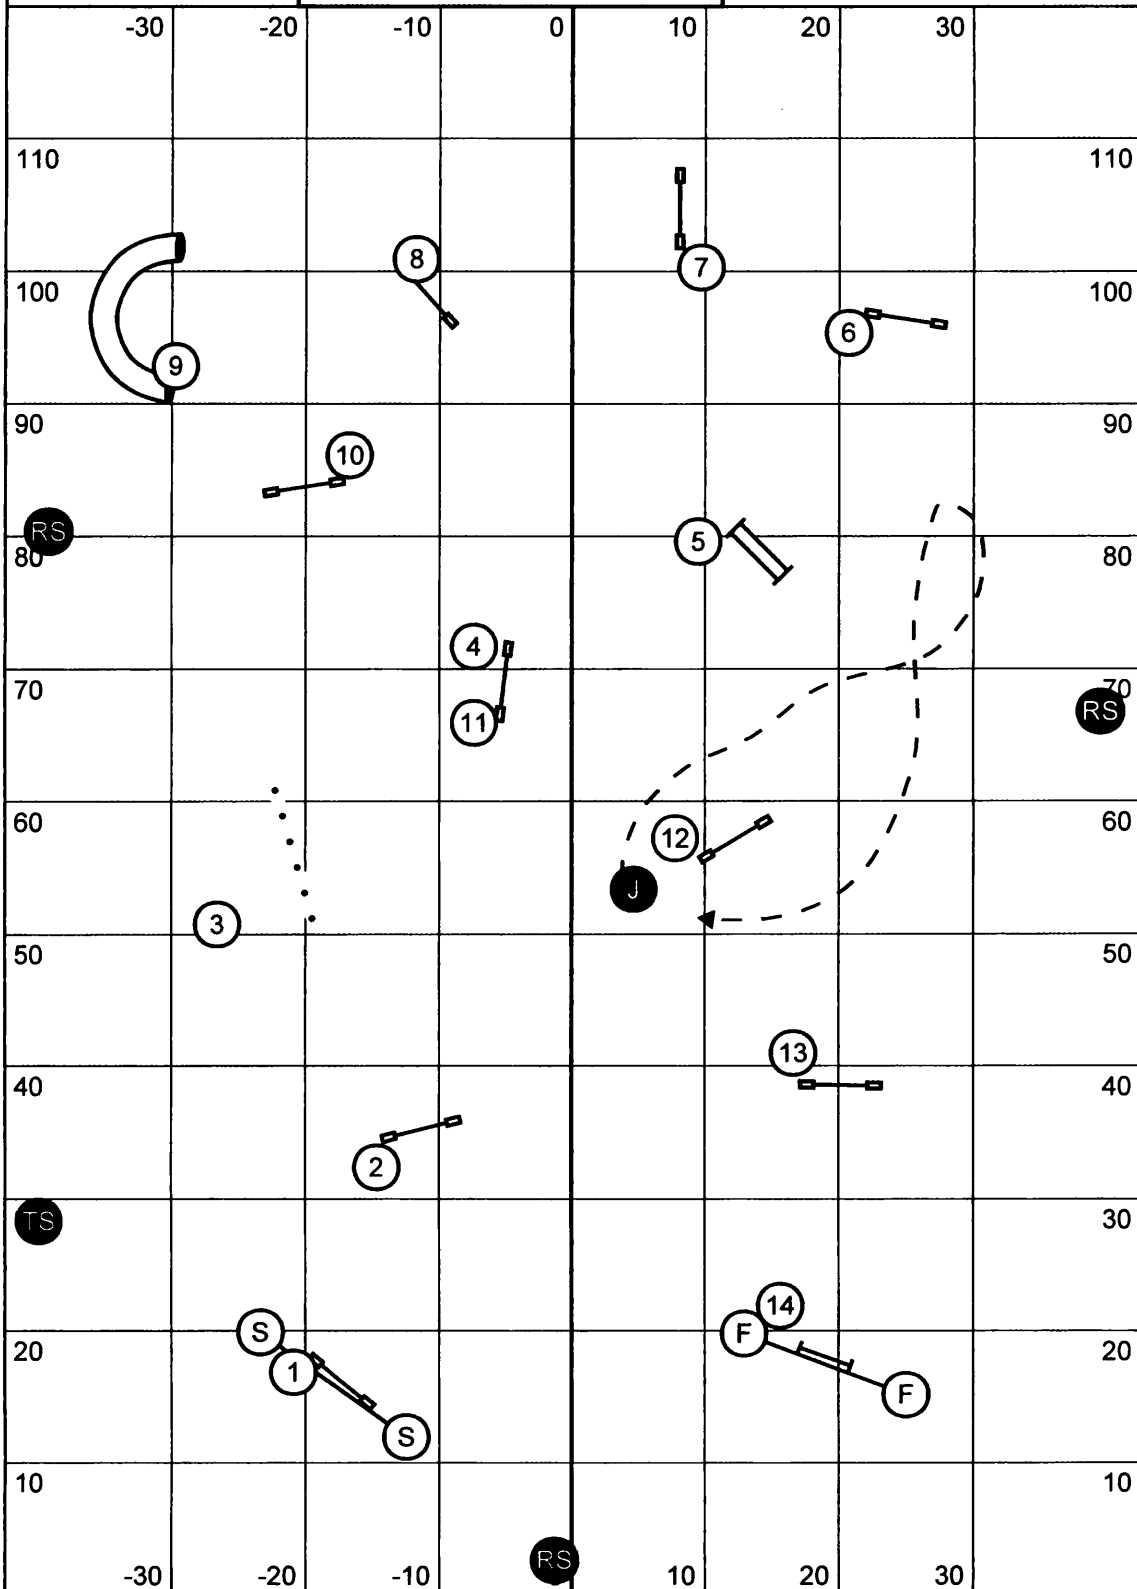

In at #14	T/S	Smack Dab Agility Club of Warrentville, Inc. Saturday May 29 2010 Open Standard 85 X 120 Indoors on Padded Soccer Turf Judge Jack Cadalso	EXIT	E-Timers
ENTER	Dogs must Enter & Exit the Ring on Leash			

Smack Dabs Agility Club of IL
Saturday, May 29, 2010
Novice Standard
Judge - Pamela 'Candy' Nettles

ENTER

Please enter when the dog in the ring is at # 15 Bar Jump

EXIT

R S T

Excellent JWW Smack Dab Agility Club of Warrenville, IL Sat., May 29, 2010
 Kim Crenshaw Barrington, IL 85x120 Indoors on soccer turf

AKC Saturday

(R) (S) (T)

Open JWW Smack Dab Agility Club of Warrenville, IL Sat., May 29, 2010
Kim Crenshaw Barrington, IL 85x120 Indoors on soccer turf

Smack Dabs Agility Club of IL
Agility Trial
Saturday, May 29, 2010
Novice JWW
Judge - Pamela 'Candy' Nettles

ENTER

Please enter when the dog in the ring is at # 11

EXIT

Smack Dabs Agility Club of IL
Agility Trial
Saturday, May 29, 2010
Excellent FAST
Judge - Pamela 'Candy' Nettles

Send = 7-5-1
13 Points + Bonus (20Pts) RS
33 Points
60 Points Needed to Qualify