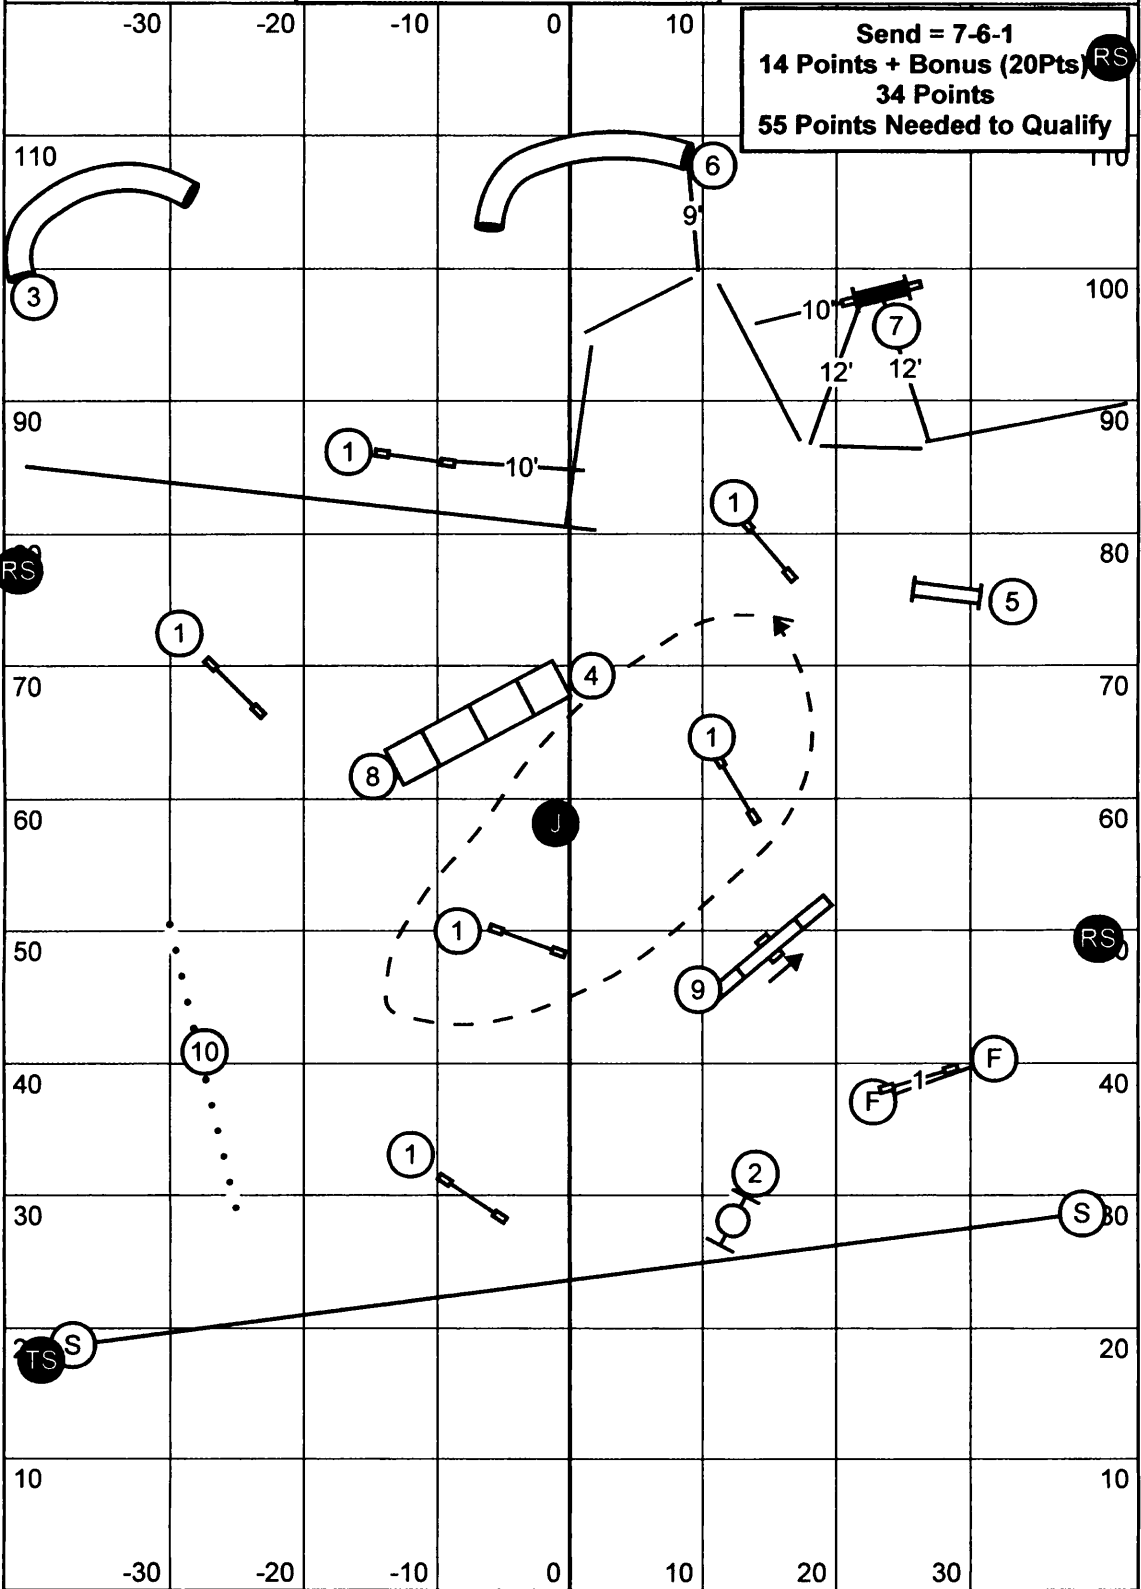

In at #14	T/S	Smack Dab Agility Club of Warrentville, Inc. Saturday May 29 2010 Open Standard 85 X 120 Indoors on Padded Soccer Turf Judge Jack Cadalso	EXIT	E-Timers
ENTER	Dogs must Enter & Exit the Ring on Leash			

Smack Dabs Agility Club of IL
Saturday, May 29, 2010
Novice Standard
Judge - Pamela 'Candy' Nettles

ENTER

Please enter when the dog in the ring is at # 15 Bar Jump

EXIT

R S T

Excellent JWW Smack Dab Agility Club of Warrenville, IL Sat., May 29, 2010
 Kim Crenshaw Barrington, IL 85x120 Indoors on soccer turf

ENTER

Please enter when the dog in the ring is at # 11

EXIT

Smack Dabs Agility Club of IL
Agility Trial
Saturday, May 29, 2010
Excellent FAST
Judge - Pamela 'Candy' Nettles

Send = 7-5-1
13 Points + Bonus (20Pts) RS
33 Points
60 Points Needed to Qualify

ENTER

EXIT

**Smack Dabs Agility Club of IL
Agility Trial
Saturday, May 29, 2010
Open FAST
Judge - Pamela 'Candy' Nettles**

**Send = 7-6-1
14 Points + Bonus (20Pts) RS
34 Points
55 Points Needed to Qualify**