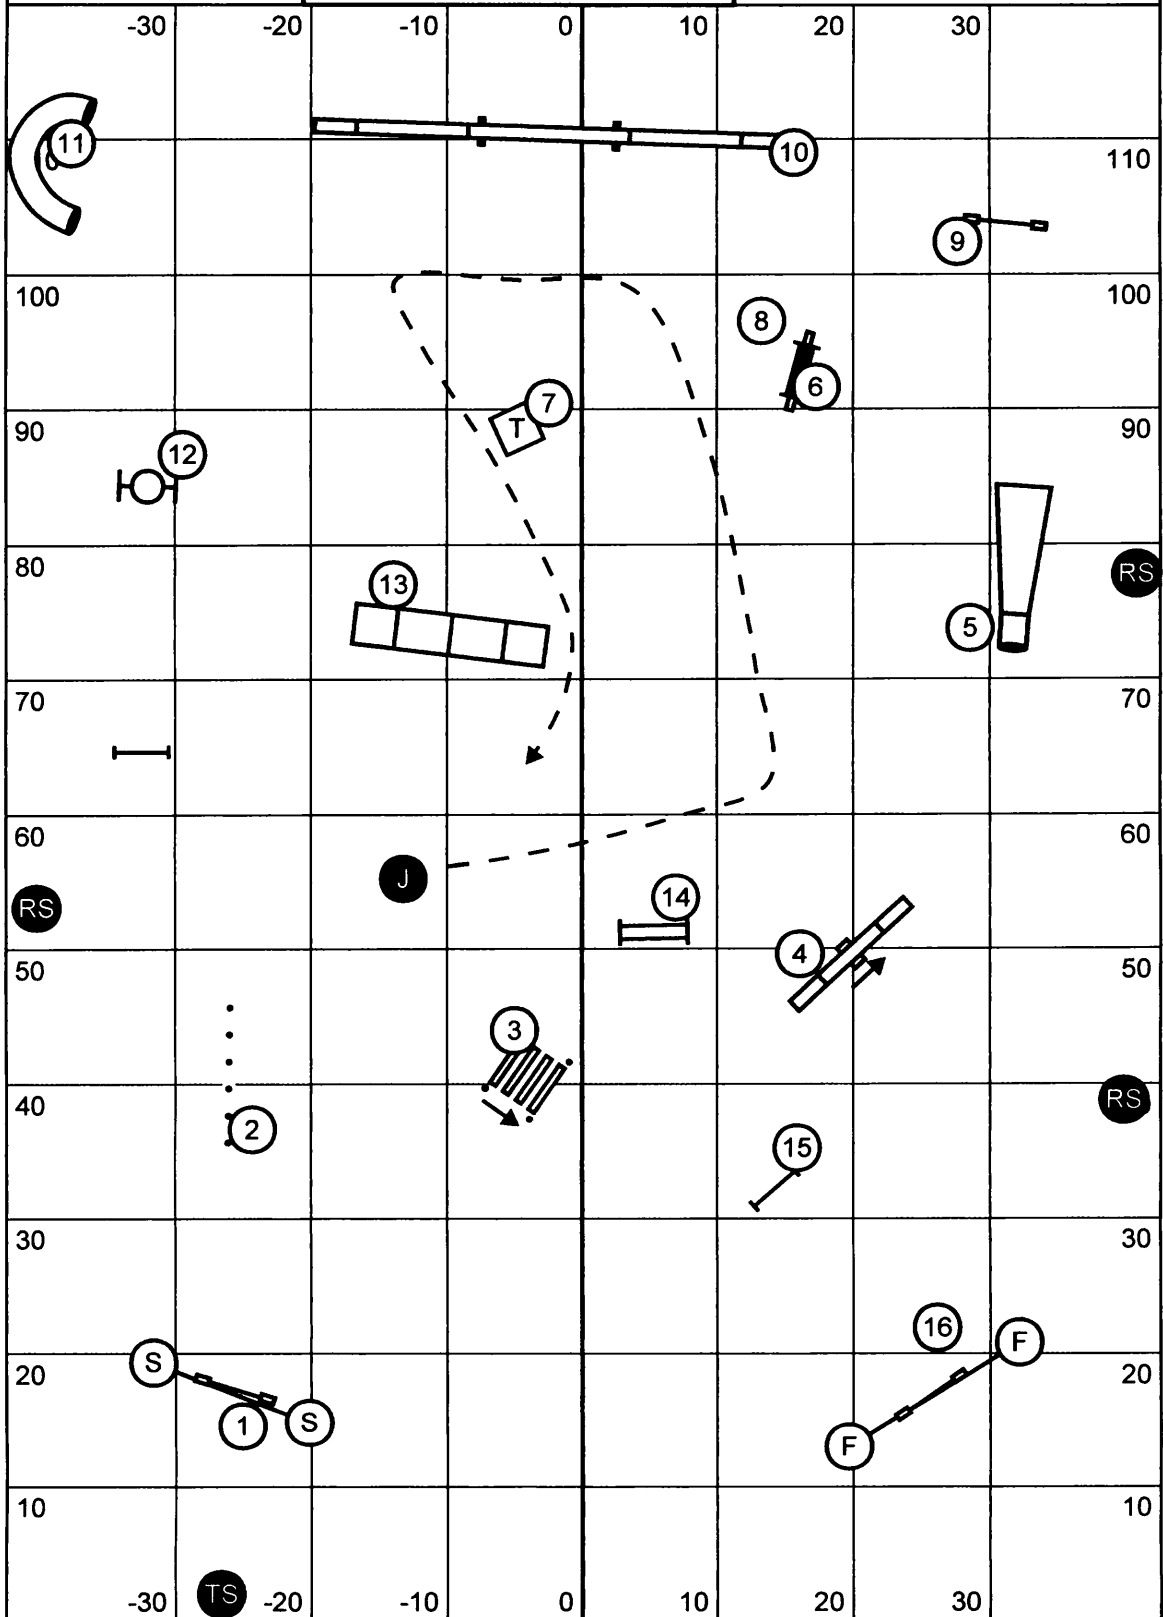

In at #14	T/S	Smack Dab Agility Club of Warrentville, Inc. Saturday May 29 2010 Open Standard 85 X 120 Indoors on Padded Soccer Turf Judge Jack Cadalso	EXIT	E-Timers
ENTER	Dogs must Enter & Exit the Ring on Leash			

Smack Dabs Agility Club of IL
Saturday, May 29, 2010
Novice Standard
Judge - Pamela 'Candy' Nettles

ENTER

Please enter when the dog in the ring is at # 15 Bar Jump

EXIT

R S T

Excellent JWW Smack Dab Agility Club of Warrenville, IL Sat., May 29, 2010
 Kim Crenshaw Barrington, IL 85x120 Indoors on soccer turf

AKC Saturday

(R) (S) (T)

Open JWW Smack Dab Agility Club of Warrenville, IL Sat., May 29, 2010
Kim Crenshaw Barrington, IL 85x120 Indoors on soccer turf

Smack Dabs Agility Club of IL
Agility Trial
Saturday, May 29, 2010
Novice JWW
Judge - Pamela 'Candy' Nettles

ENTER

Please enter when the dog in the ring is at # 11

EXIT

Smack Dabs Agility Club of IL
Agility Trial
Saturday, May 29, 2010
Excellent FAST
Judge - Pamela 'Candy' Nettles

Send = 7-5-1
13 Points + Bonus (20Pts) RS
33 Points
60 Points Needed to Qualify