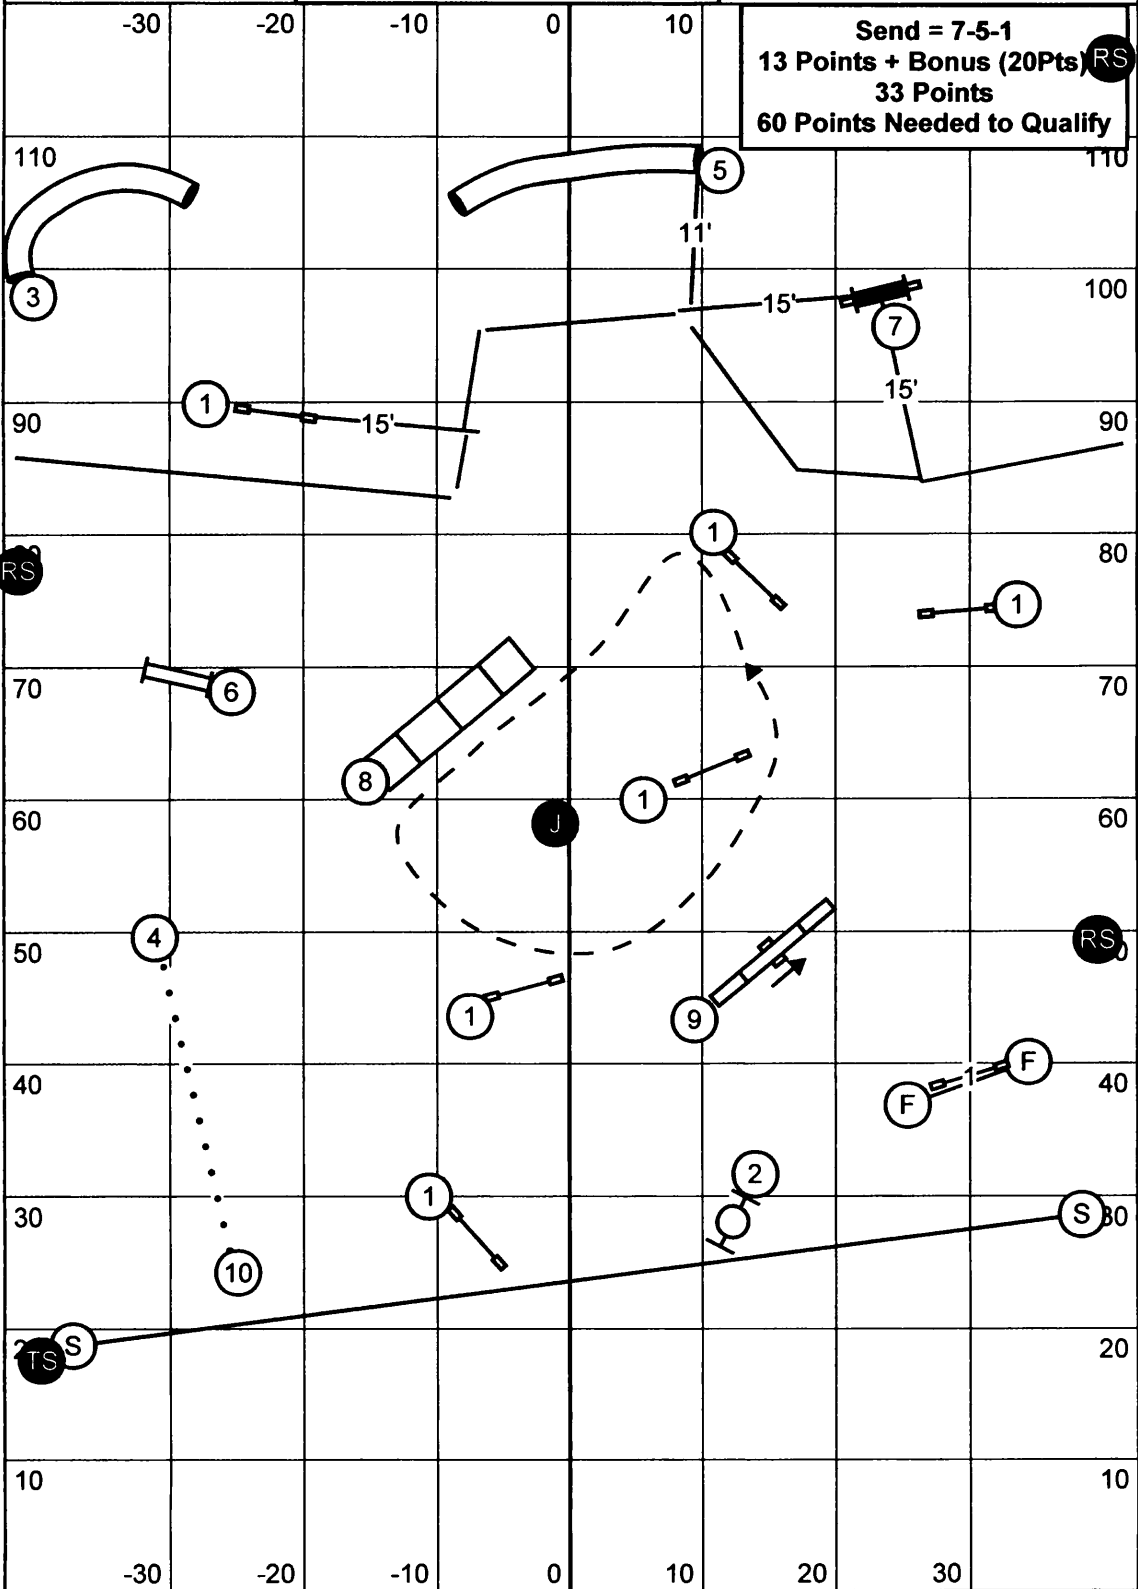

In at #14	T/S	Smack Dab Agility Club of Warrentville, Inc. Saturday May 29 2010 Open Standard 85 X 120 Indoors on Padded Soccer Turf Judge Jack Cadalso	EXIT	E-Timers
ENTER	Dogs must Enter & Exit the Ring on Leash			

Smack Dabs Agility Club of IL
Saturday, May 29, 2010
Novice Standard
Judge - Pamela 'Candy' Nettles

ENTER

Please enter when the dog in the ring is at # 15 Bar Jump

EXIT

R S T

Excellent JWW Smack Dab Agility Club of Warrenville, IL Sat., May 29, 2010
 Kim Crenshaw Barrington, IL 85x120 Indoors on soccer turf

AKC Saturday

(R) (S) (T)

Open JWW Smack Dab Agility Club of Warrenville, IL Sat., May 29, 2010
Kim Crenshaw Barrington, IL 85x120 Indoors on soccer turf

Smack Dabs Agility Club of IL
Agility Trial
Saturday, May 29, 2010
Novice JWW
Judge - Pamela 'Candy' Nettles

ENTER

Please enter when the dog in the ring is at # 11

EXIT

Smack Dabs Agility Club of IL
Agility Trial
Saturday, May 29, 2010
Excellent FAST
Judge - Pamela 'Candy' Nettles

Send = 7-5-1
13 Points + Bonus (20Pts) RS
33 Points
60 Points Needed to Qualify