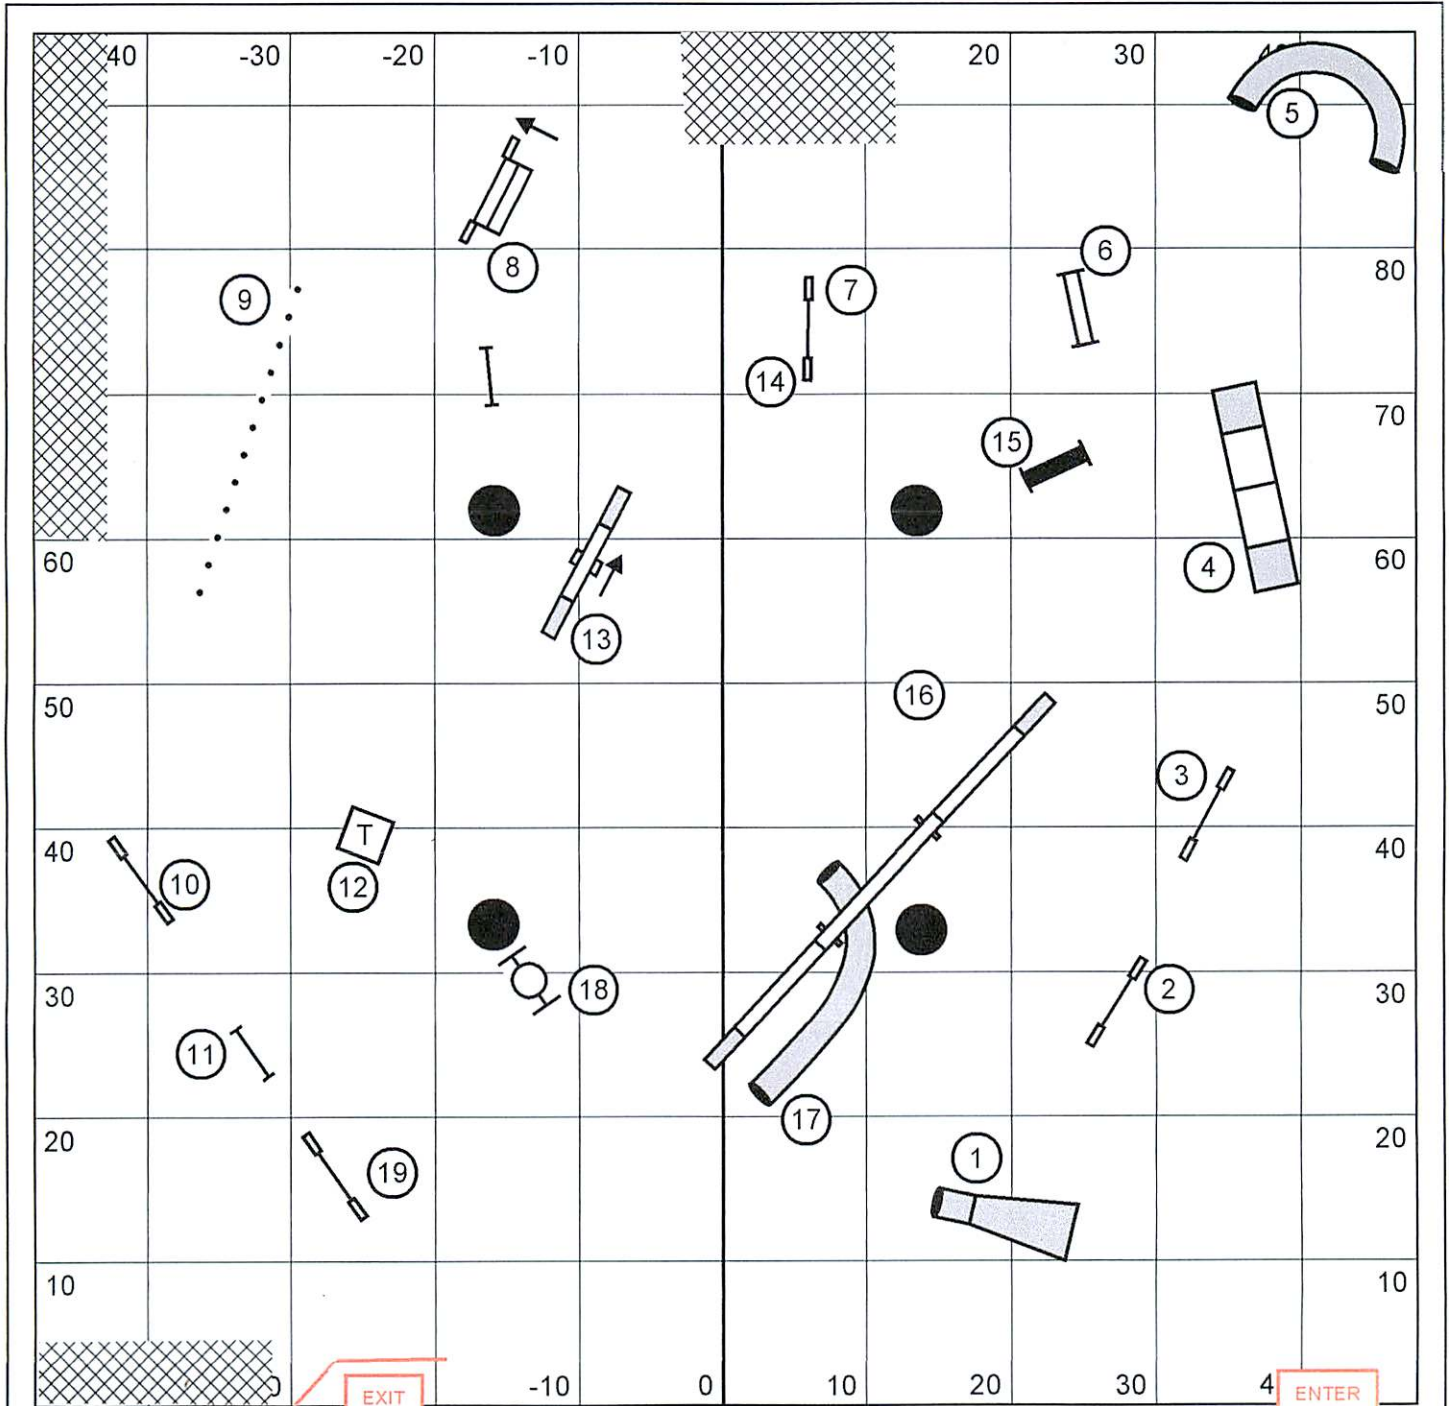

Stone City Kennel Club ~ Chicago Ridge, IL
 Novice Standard
 Sunday, September 29, 2013
 Course Designed and Judged by Rob Robinson
 (Facility description: ~96x95, Inside on turf, E-timing,) 472

Stone City Kennel Club ~ Chicago Ridge, IL
 Open Standard
 Sunday, September 29, 2013
 Course Designed and Judged by Rob Robinson
 (Facility description: ~96x95, Inside on turf, E-timing,) 472

Stone City Kennel Club ~ Chicago Ridge, IL
 Masters/Excellent Standard
 Sunday September 29, 2013
 Course Designed and Judged by Rob Robinson
 (Facility description: ~96x95, Inside on turf, E-timing,) 472