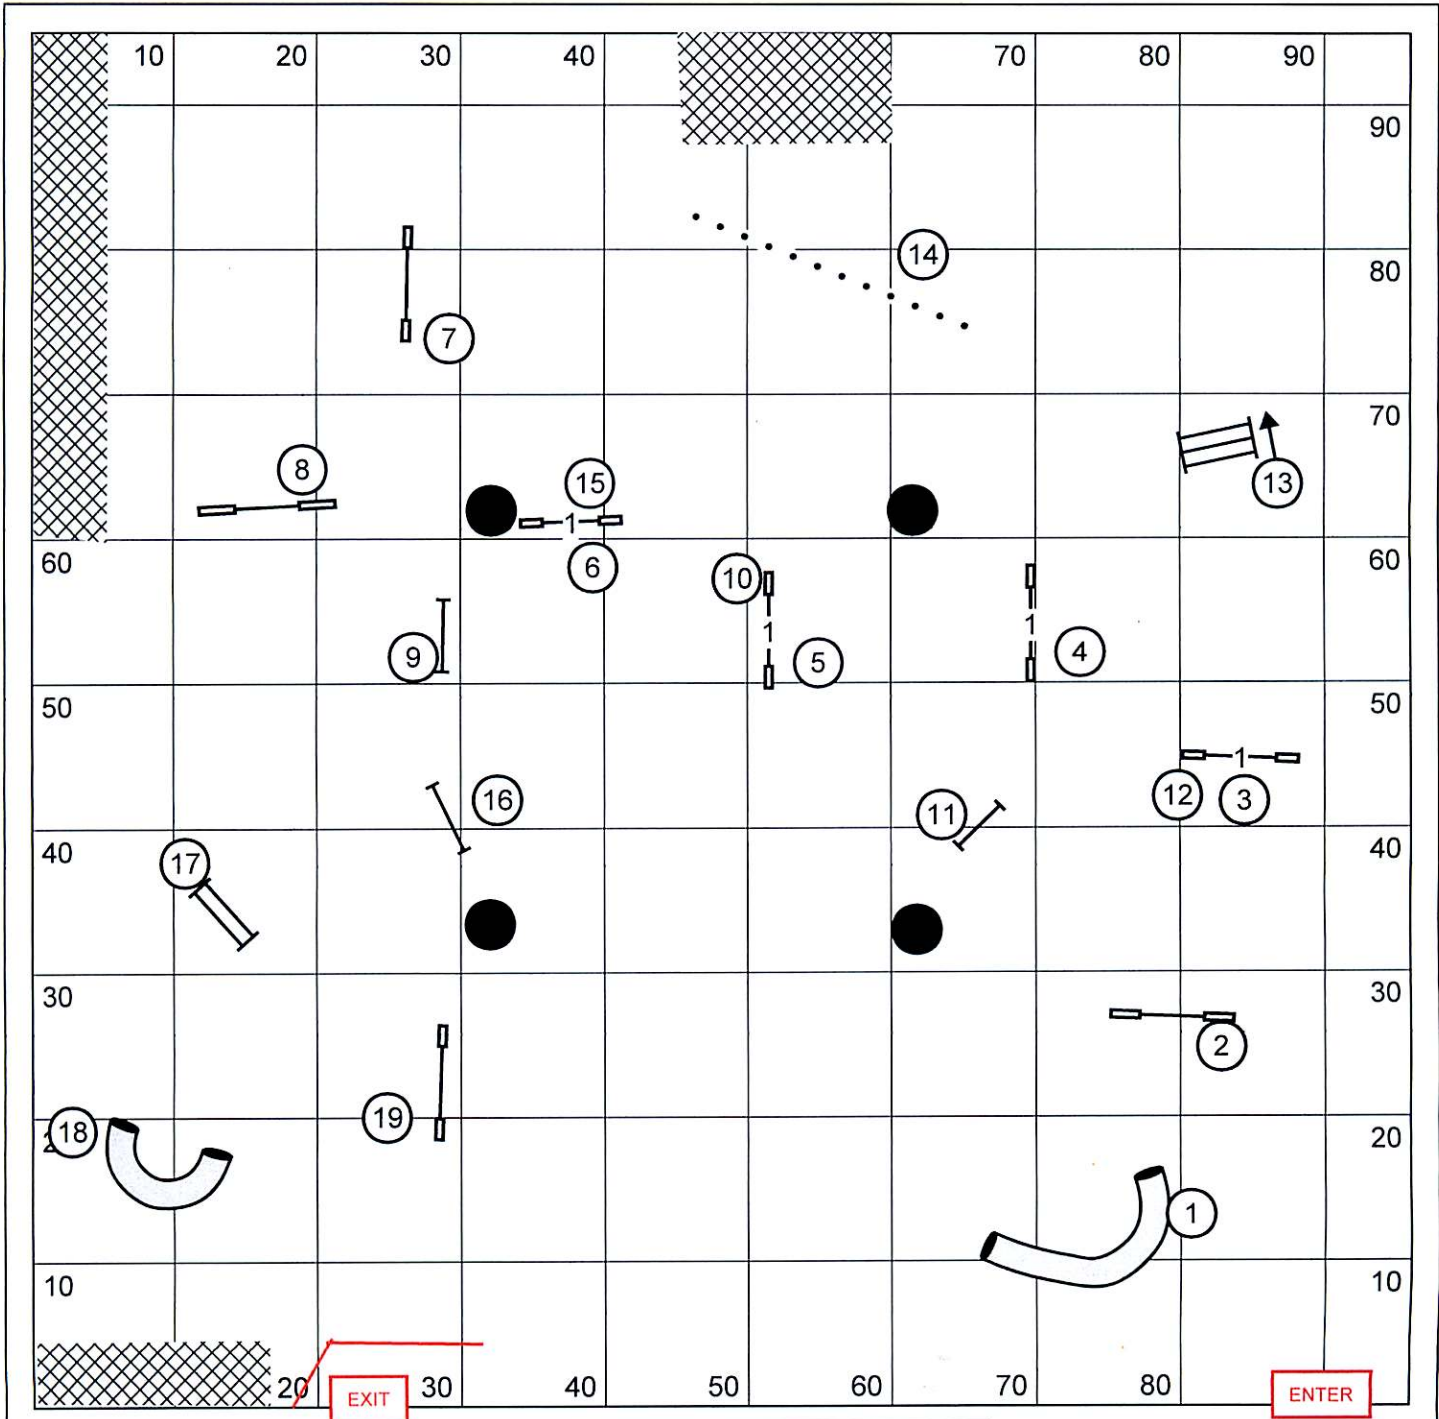

STONE CITY KENNEL CLUB
PAWSITIVELY HEAVEN PET RESORT
CHICAGO, ILLINOIS
EXCELLENT JWW
SUNDAY, SEPTEMBER 29, 2013
JUDGE: KANDY ROBINSON