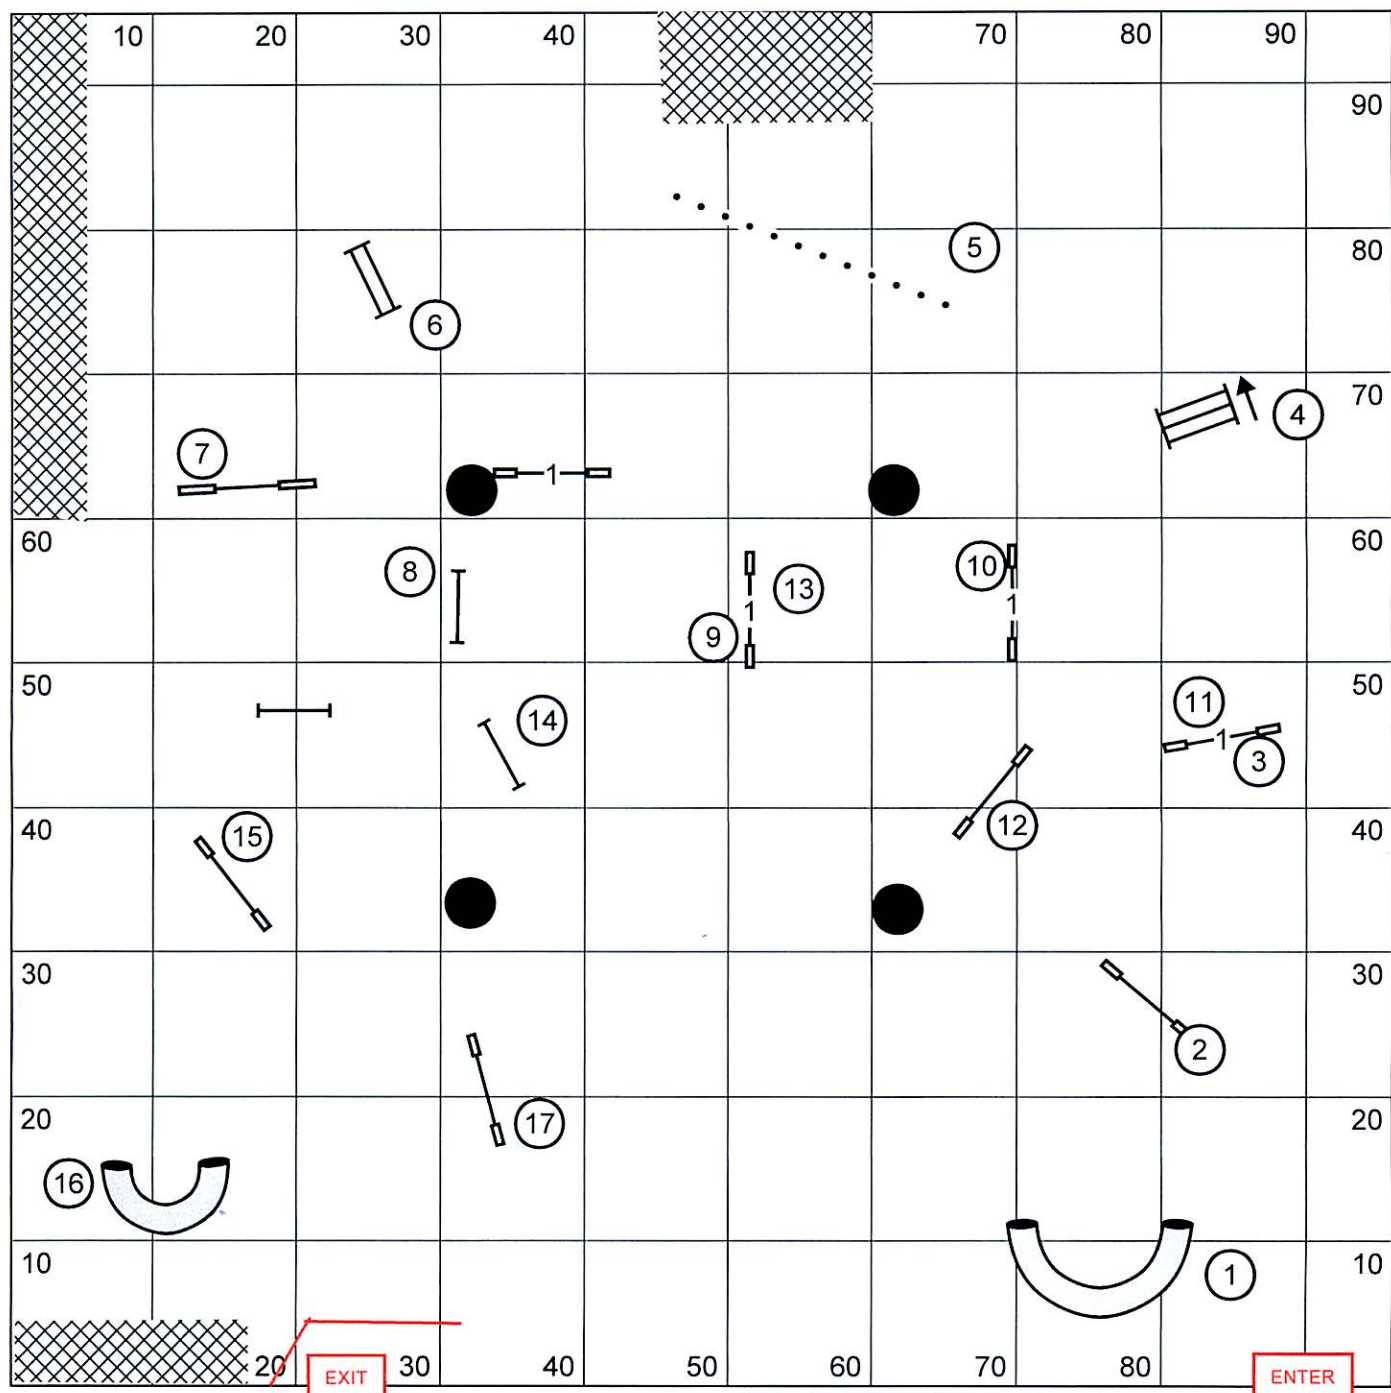

STONE CITY KENNEL CLUB
PAWSITIVELY HEAVEN PET RESORT
CHICAGO, ILLINOIS
OPEN JWW
SUNDAY, SEPTEMBER 29, 2013
JUDGE: KANDY ROBINSON