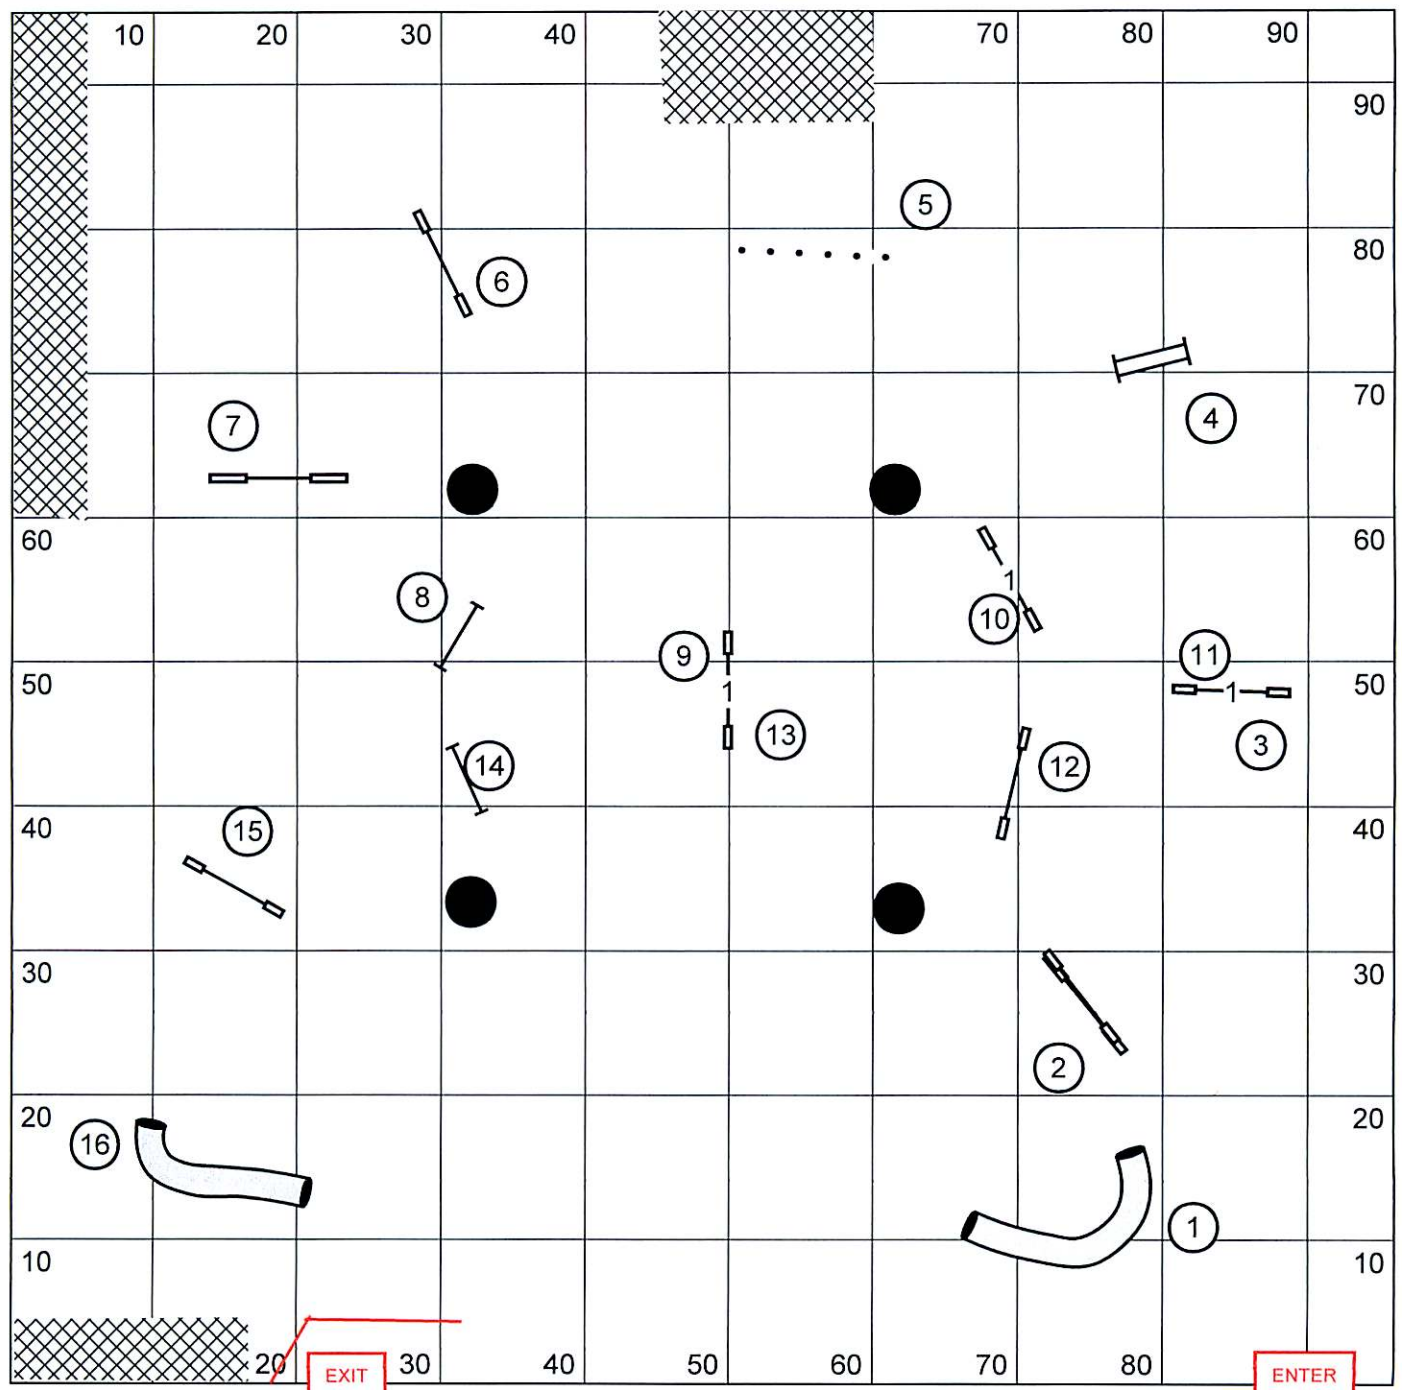

Stone City Kennel Club ~ Chicago Ridge, IL
 Novice Standard
 Sunday, September 29, 2013
 Course Designed and Judged by Rob Robinson
 (Facility description: ~96x95, Inside on turf, E-timing,) 472

Stone City Kennel Club ~ Chicago Ridge, IL
 Open Standard
 Sunday, September 29, 2013
 Course Designed and Judged by Rob Robinson
 (Facility description: ~96x95, Inside on turf, E-timing,) 472

Stone City Kennel Club ~ Chicago Ridge, IL
 Masters/Excellent Standard
 Sunday September 29, 2013
 Course Designed and Judged by Rob Robinson
 (Facility description: ~96x95, Inside on turf, E-timing,) 472