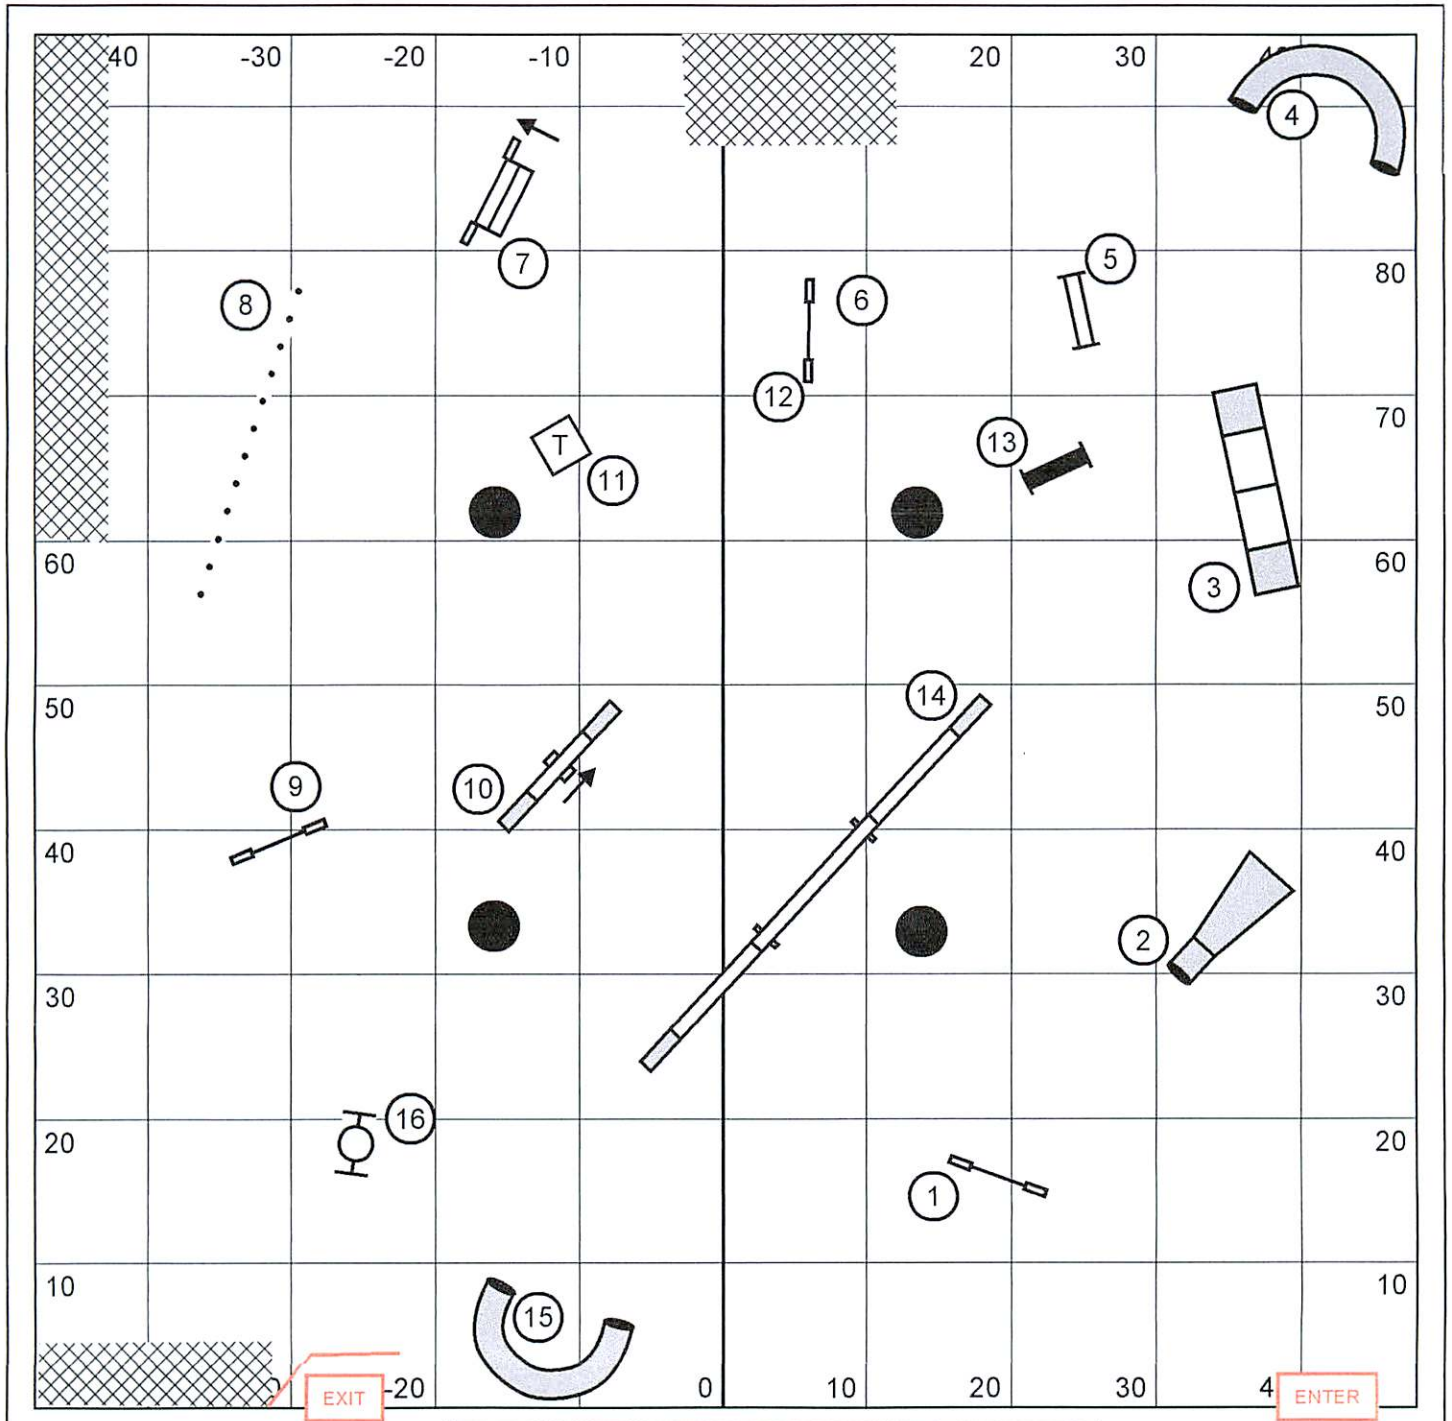

Stone City Kennel Club ~ Chicago Ridge, IL
 Novice Standard
 Sunday, September 29, 2013
 Course Designed and Judged by Rob Robinson
 (Facility description: ~96x95, Inside on turf, E-timing,) 472

Stone City Kennel Club ~ Chicago Ridge, IL
 Open Standard
 Sunday, September 29, 2013
 Course Designed and Judged by Rob Robinson
 (Facility description: ~96x95, Inside on turf, E-timing,) 472

Stone City Kennel Club ~ Chicago Ridge, IL
 Masters/Excellent Standard
 Sunday September 29, 2013
 Course Designed and Judged by Rob Robinson
 (Facility description: ~96x95, Inside on turf, E-timing,) 472

STONE CITY KENNEL CLUB
 PAWSITIVELY HEAVEN PET RESORT
 CHICAGO, ILLINOIS
 EXCELLENT JWW
 SUNDAY, SEPTEMBER 29, 2013
 JUDGE: KANDY ROBINSON

Stone City Kennel Club ~ Chicago Ridge, IL
 Time 2 Beat
 Sunday September 28, 2013
 Course Designed and Judged by Rob Robinson
 (Facility description: ~96x95, Inside on turf, E-timing.) ___