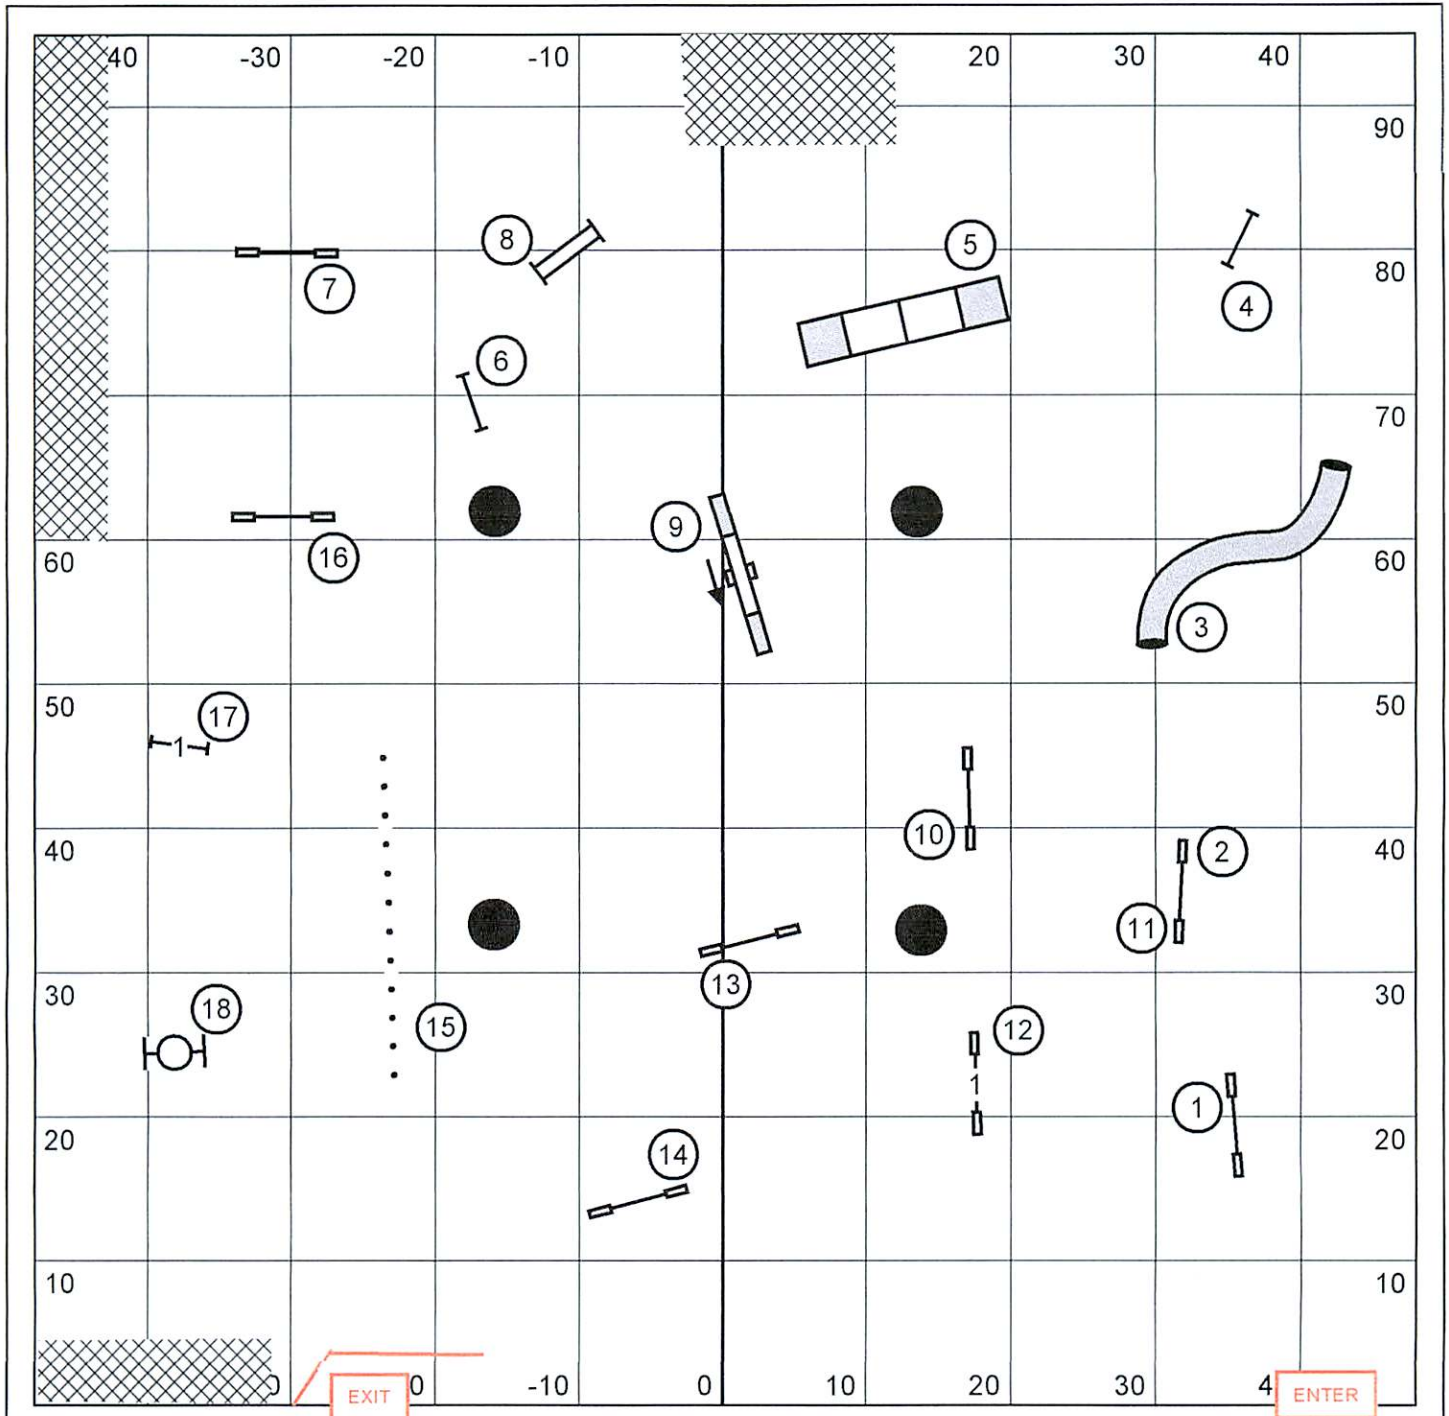

Stone City Kennel Club ~ Chicago Ridge, IL
Time 2 Beat
Sunday September 28, 2013
Course Designed and Judged by Rob Robinson
(Facility description: ~96x95, Inside on turf, E-timing.) ___