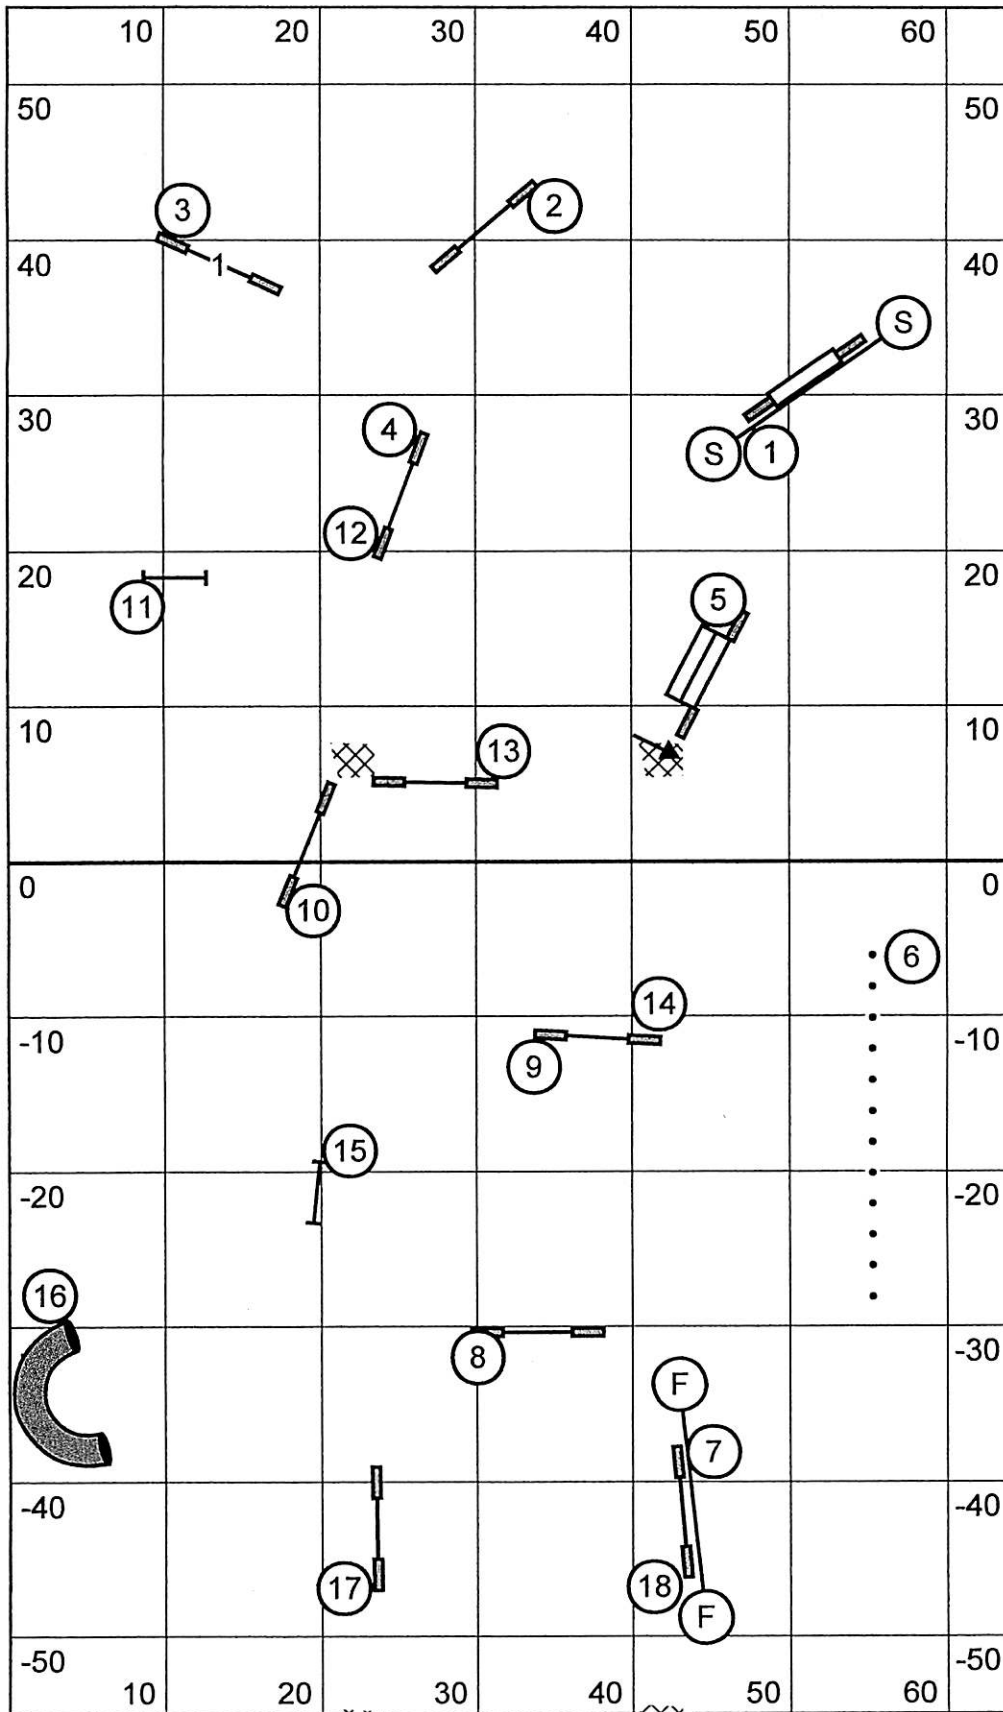

Rand Park D.T.C.
 Novice Standard 10/15/11
 judge Tom Woepse

Rand Park D.T.C.
 Open Standard 10/15/11
 judge Tom Woepse

Rand Park D.T.C.
 Novice J.W.W. 10/15/11
 judge Tom Woepse

Rand Park D.T.C.
 Open J.W.W. 10/15/11
 judge Tom Woepse

send 9-4

Rand Park D.T.C.
 Novice FAST 10/15/11
 judge Tom Woepse

send 9-4-2

Rand Park D.T.C.
 Open FAST 10/15/11
 judge Tom Woepse