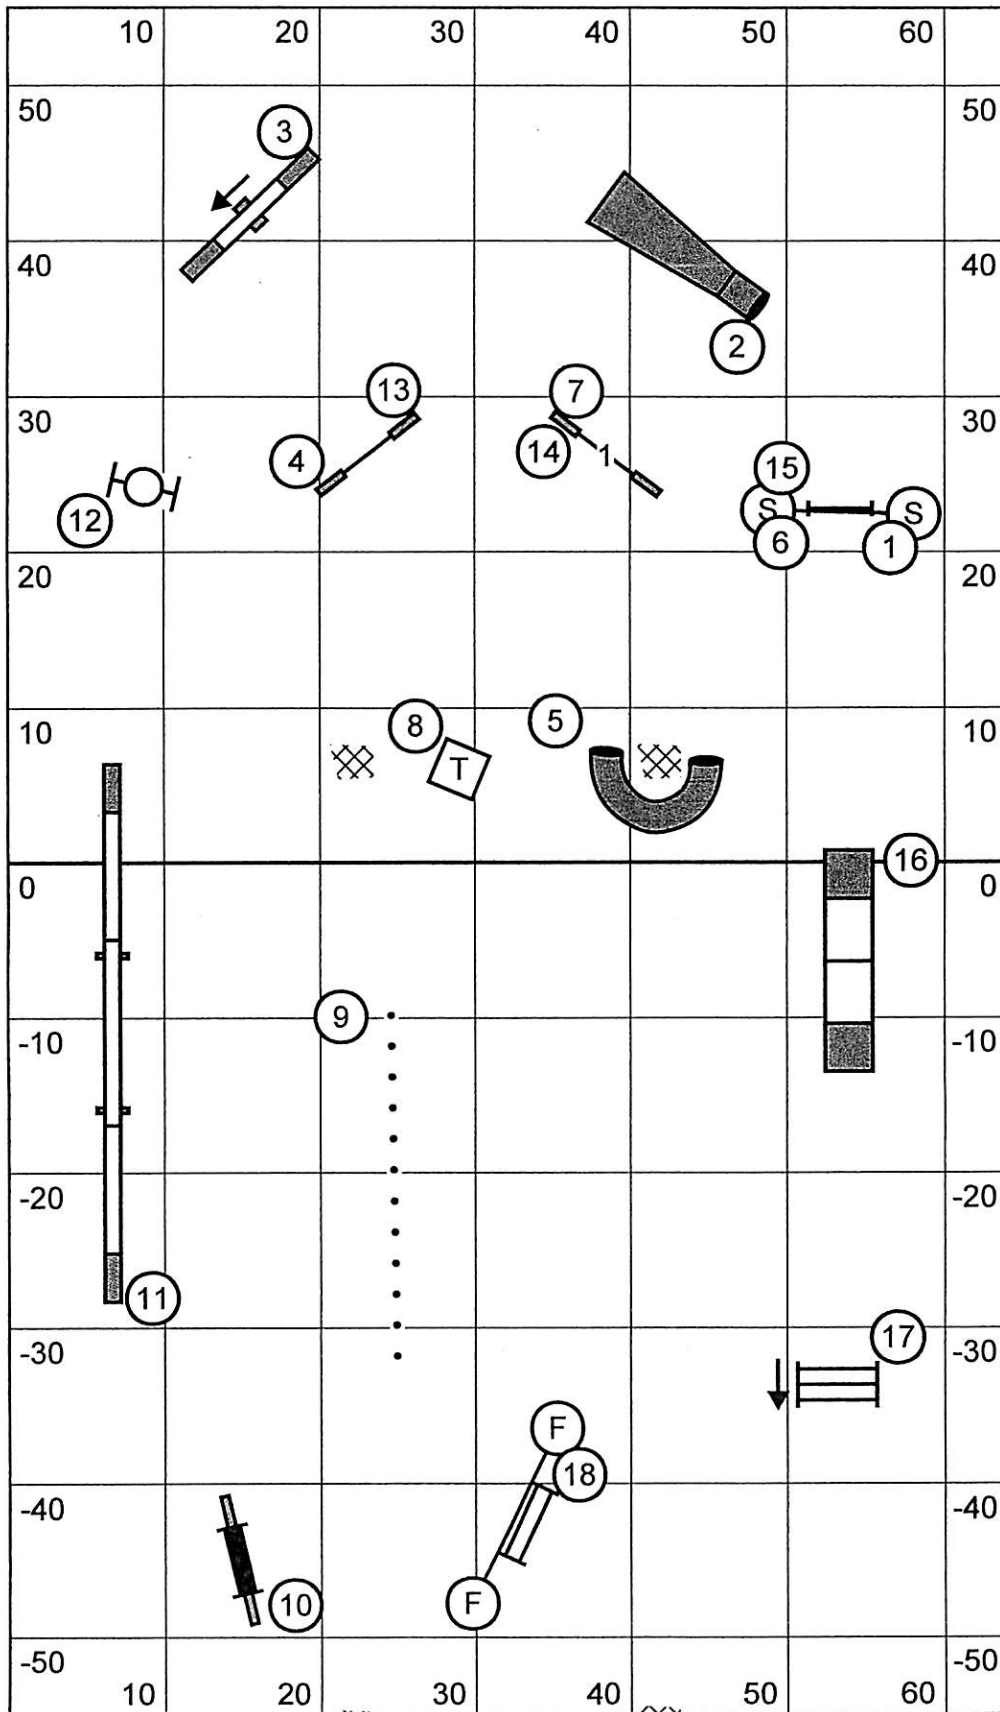

Rand Park D.T.C.
 Novice Standard 10/15/11
 judge Tom Woepse

Rand Park D.T.C.
 Open Standard 10/15/11
 judge Tom Woepse

Rand Park D.T.C.
 Novice J.W.W. 10/15/11
 judge Tom Woepse

Rand Park D.T.C.
 Open J.W.W. 10/15/11
 judge Tom Woepse

send 9-4

Rand Park D.T.C.
 Novice FAST 10/15/11
 judge Tom Woepse

send 9-4-2

Rand Park D.T.C.
 Open FAST 10/15/11
 judge Tom Woepse