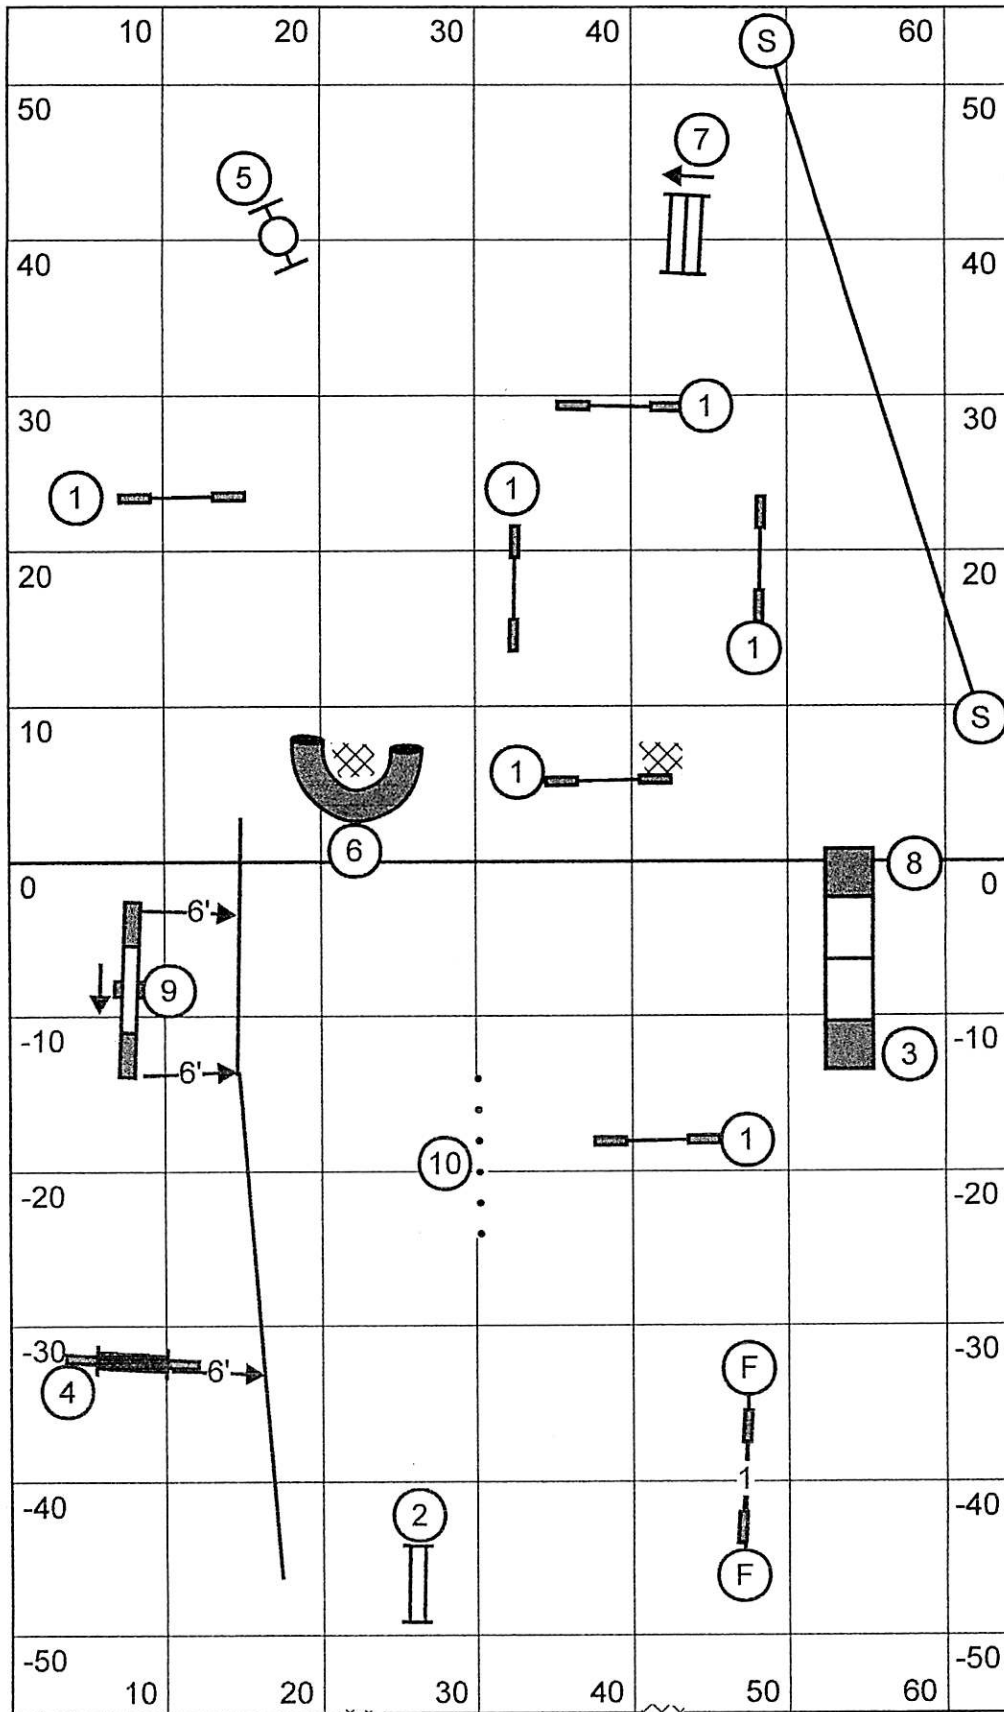

Rand Park D.T.C.
 Novice Standard 10/15/11
 judge Tom Woepse

Rand Park D.T.C.
 Open Standard 10/15/11
 judge Tom Woepse

Rand Park D.T.C.
 Novice J.W.W. 10/15/11
 judge Tom Woepse

Rand Park D.T.C.
 Open J.W.W. 10/15/11
 judge Tom Woepse

send 9-4

Rand Park D.T.C.
 Novice FAST 10/15/11
 judge Tom Woepse

send 9-4-2

Rand Park D.T.C.
 Open FAST 10/15/11
 judge Tom Woepse