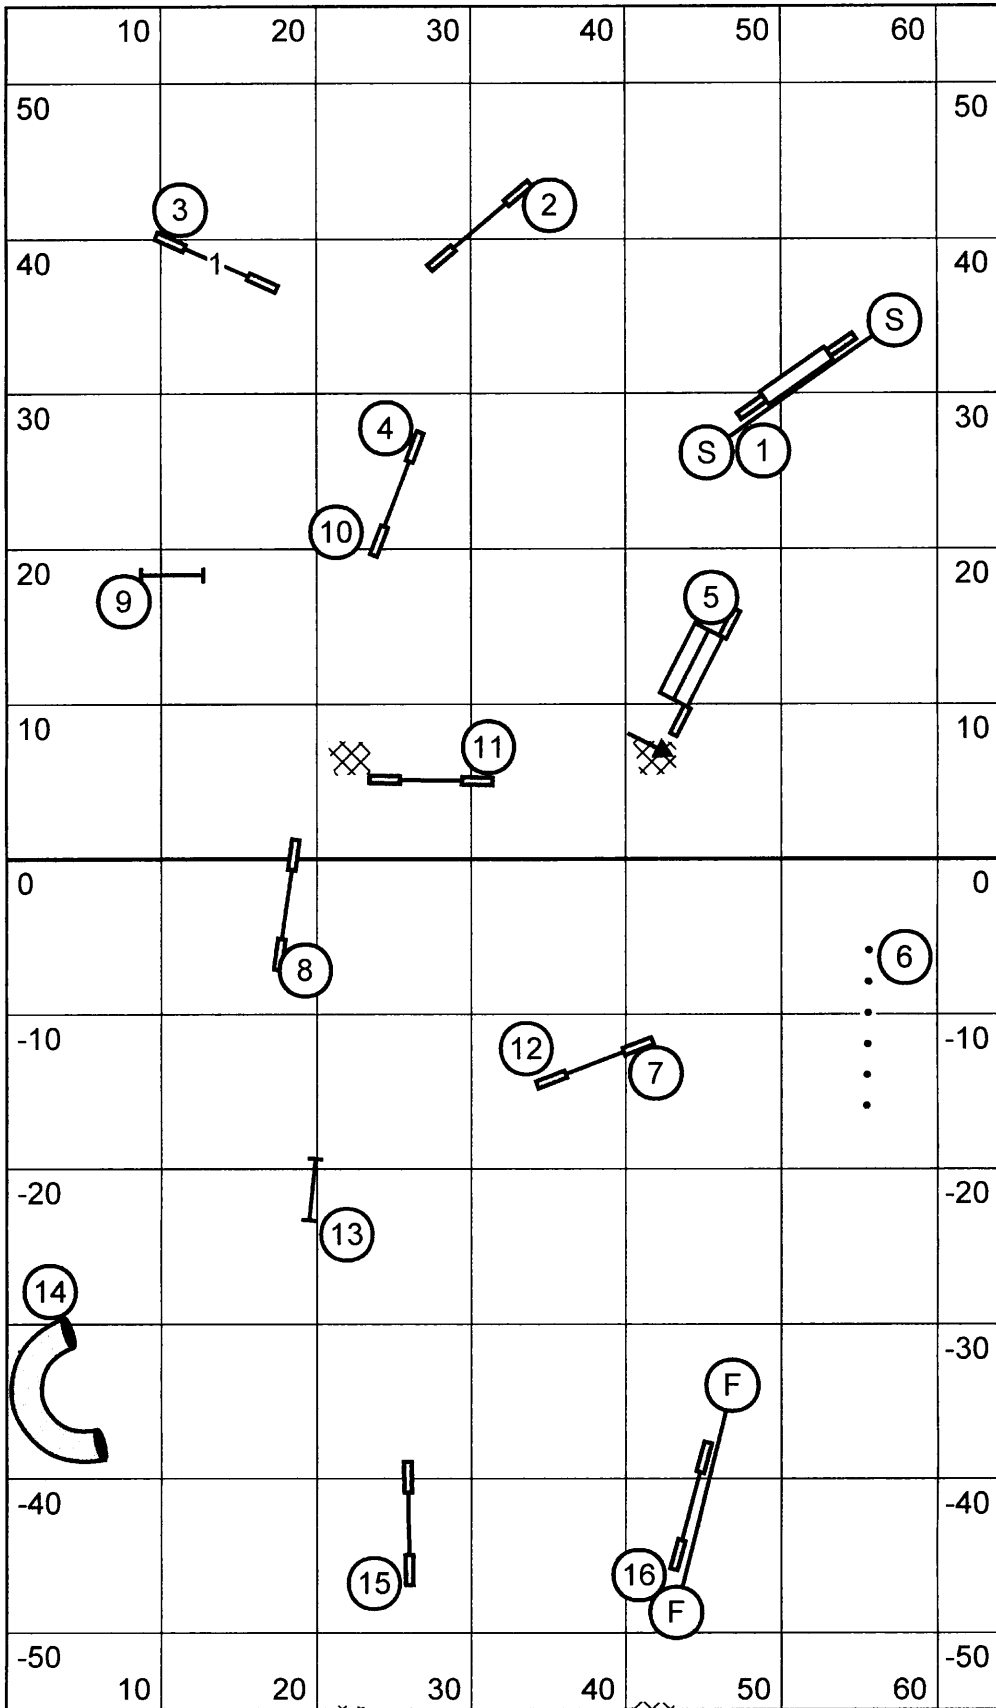

Rand Park D.T.C.
 Novice Standard 10/15/11
 judge Tom Woepse

Rand Park D.T.C.
 Open Standard 10/15/11
 judge Tom Woepse

Rand Park D.T.C.
 Novice J.W.W. 10/15/11
 judge Tom Woepse

Rand Park D.T.C.
 Open J.W.W. 10/15/11
 judge Tom Woepse

send 9-4

Rand Park D.T.C.
 Novice FAST 10/15/11
 judge Tom Woepse

send 9-4-2

Rand Park D.T.C.
 Open FAST 10/15/11
 judge Tom Woepse