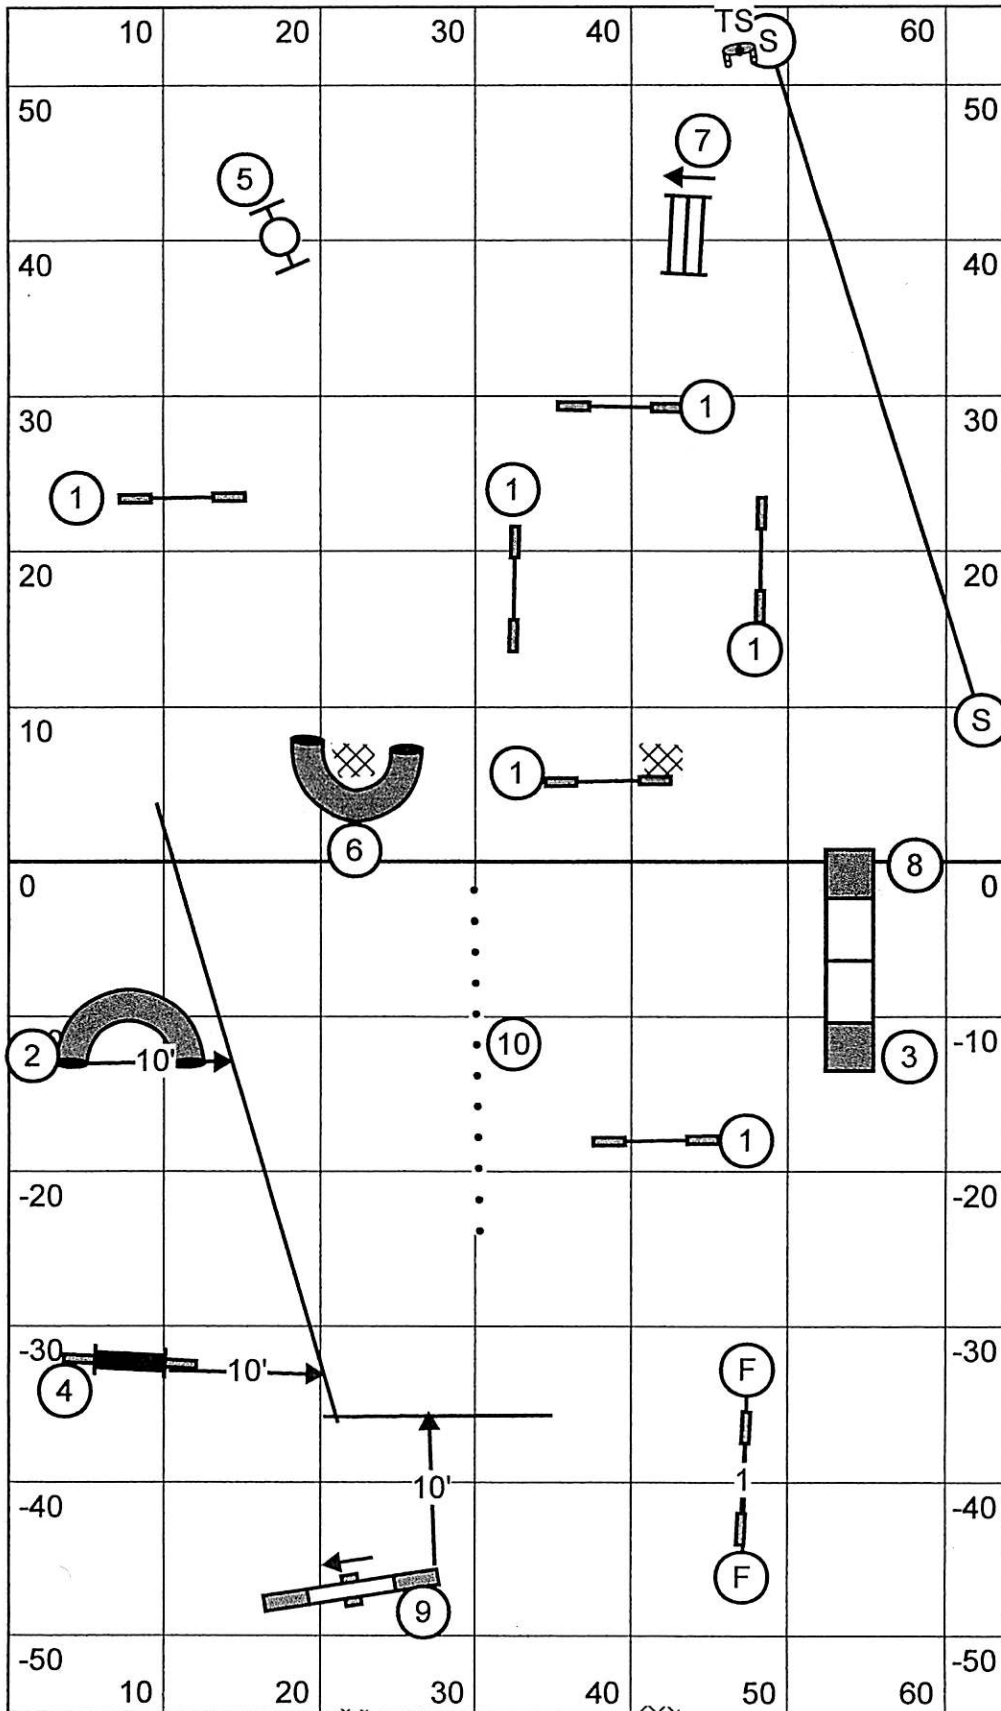

Rand Park D.T.C.
 Novice Standard 10/15/11
 judge Tom Woepse

Rand Park D.T.C.
 Open Standard 10/15/11
 judge Tom Woepse

Rand Park D.T.C.
 Novice J.W.W. 10/15/11
 judge Tom Woepse

Rand Park D.T.C.
 Open J.W.W. 10/15/11
 judge Tom Woepse

send 9-4

Rand Park D.T.C.
 Novice FAST 10/15/11
 judge Tom Woepse

send 9-4-2

Rand Park D.T.C.
 Open FAST 10/15/11
 judge Tom Woepse