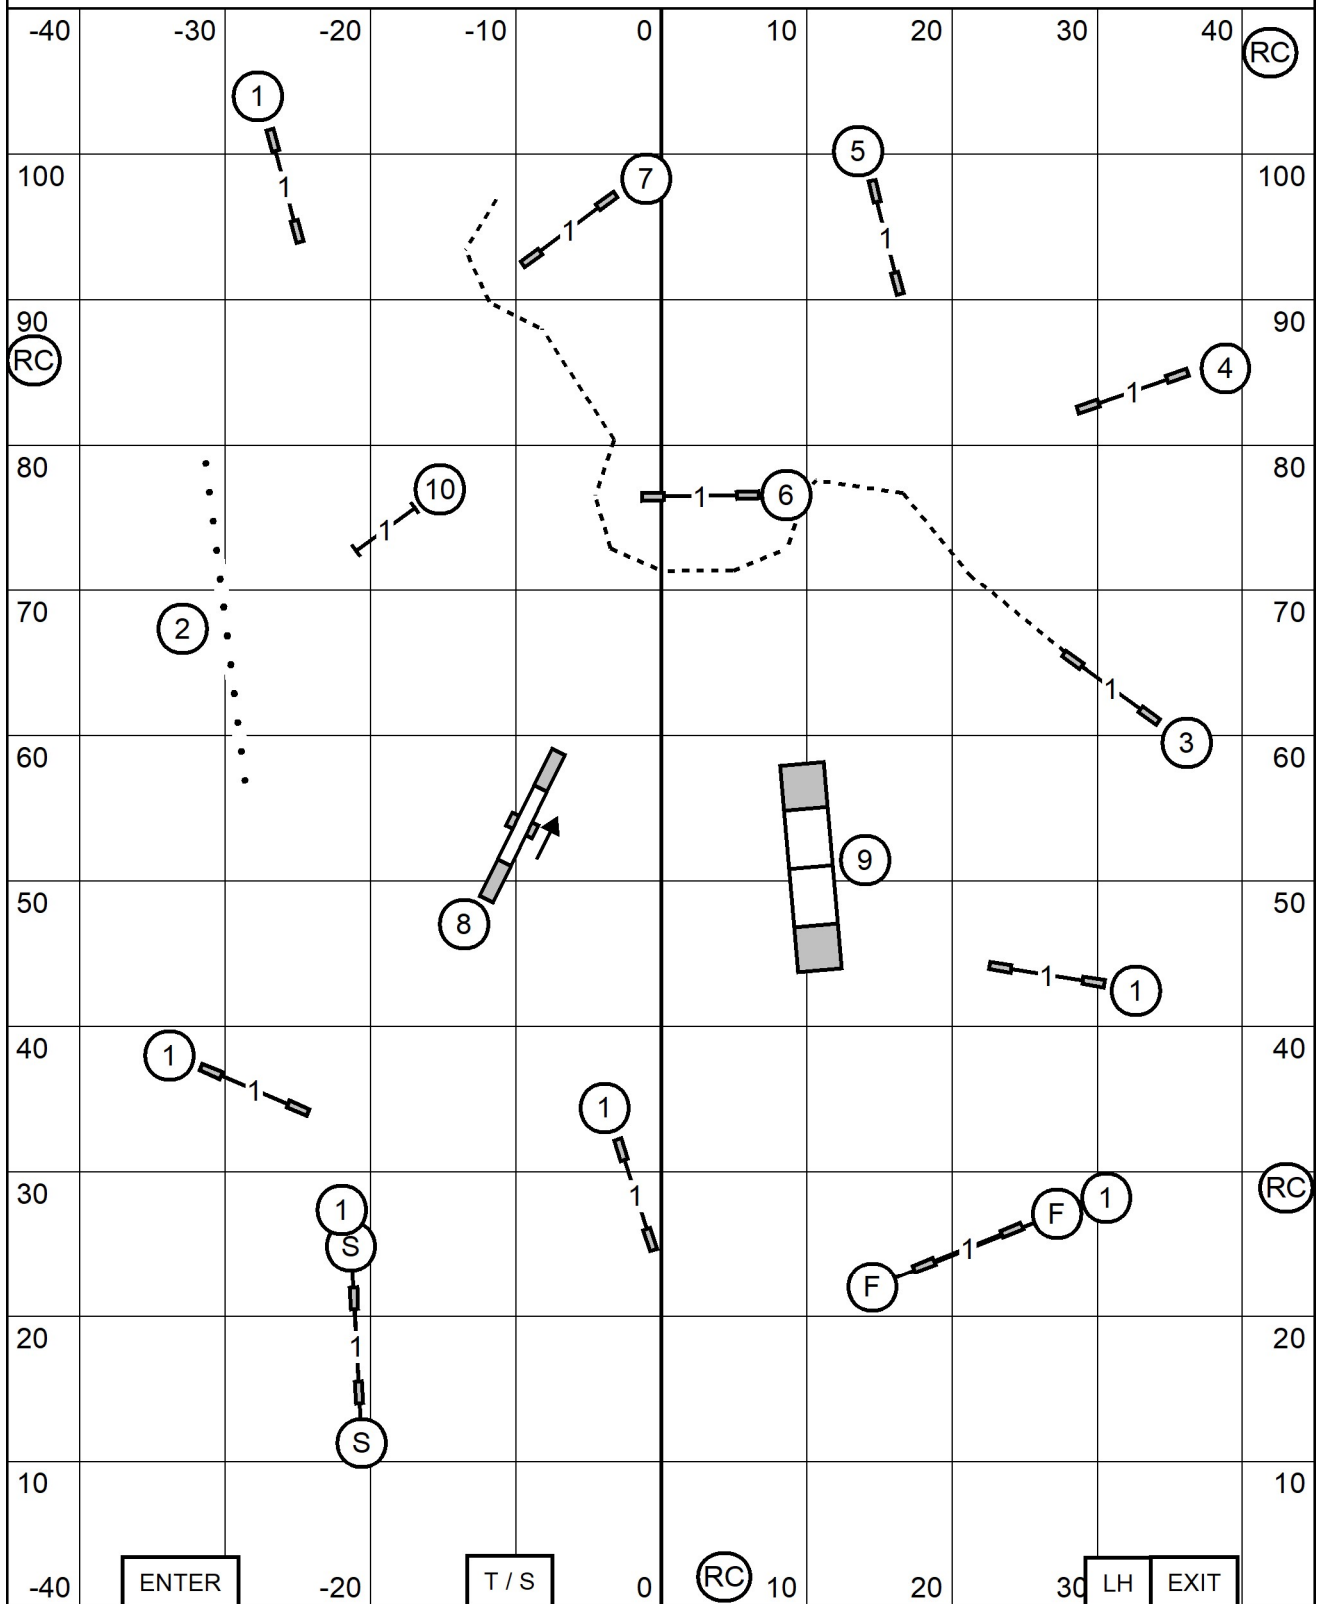

FAST (All)

Points needed for Q: M/E = 60, Open = 55, Novice = 50
 Reg CT: 38 sec - 8 in, 35 sec - 12/16 in, 32 sec - 20/24/26 in
 Pref CT: 41 sec - 4 in, 38 sec - 8/12 in, 35 sec - 16/20 in

Send Bonus:

Master/Excellent : (6) (5) (4) (in flow)

Open : (6) (5) (in flow)

Novice : (6) (7) or (7) (6) (in flow)

Lyons Township Dog Training Club
July 30, 2020
Judge: Ross Johnson