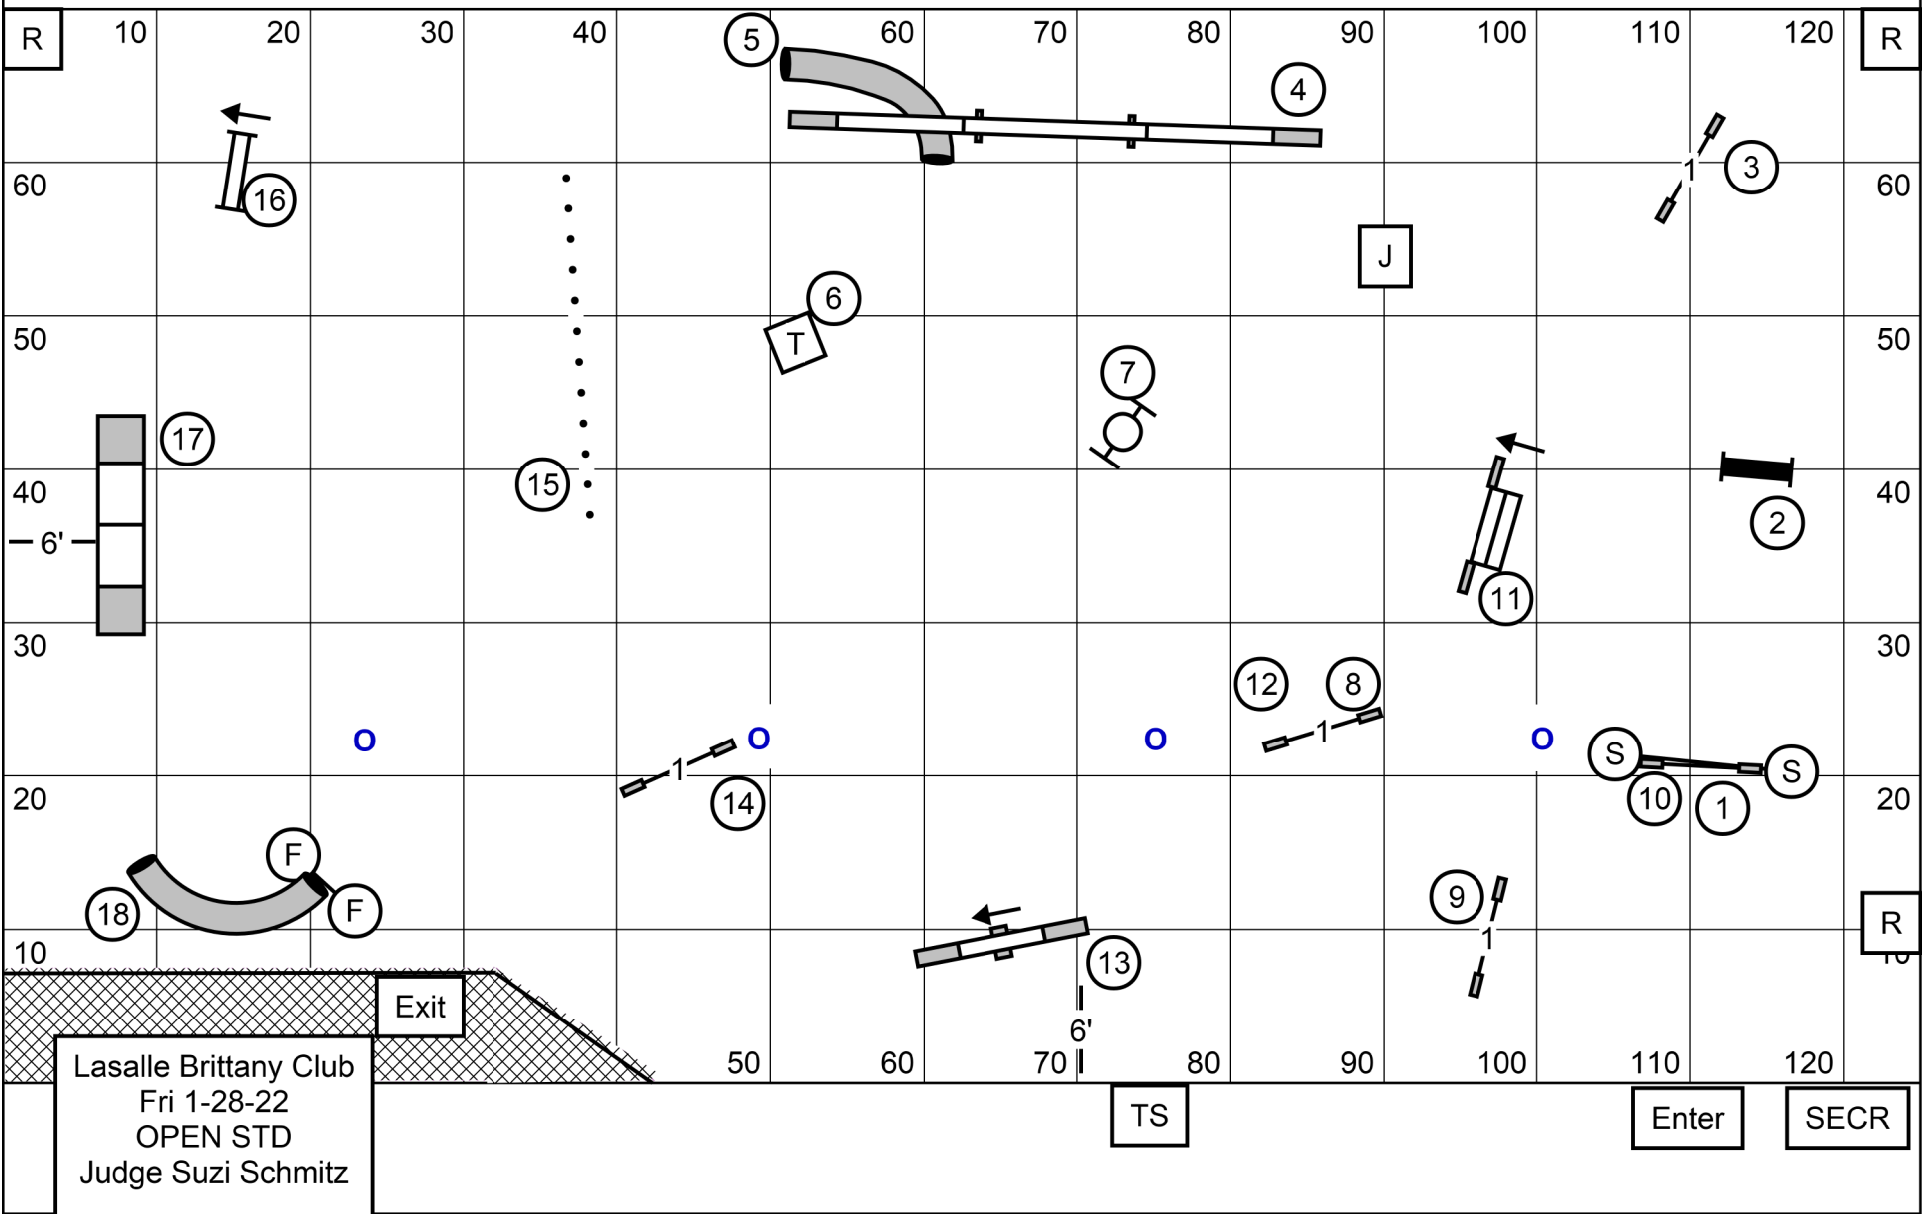

Concrete wall on these 2 sides

Lasalle Brittany Club
 Fri 1-28-22
 OPEN STD
 Judge Suzi Schmitz

Exit

TS

Enter

SECR