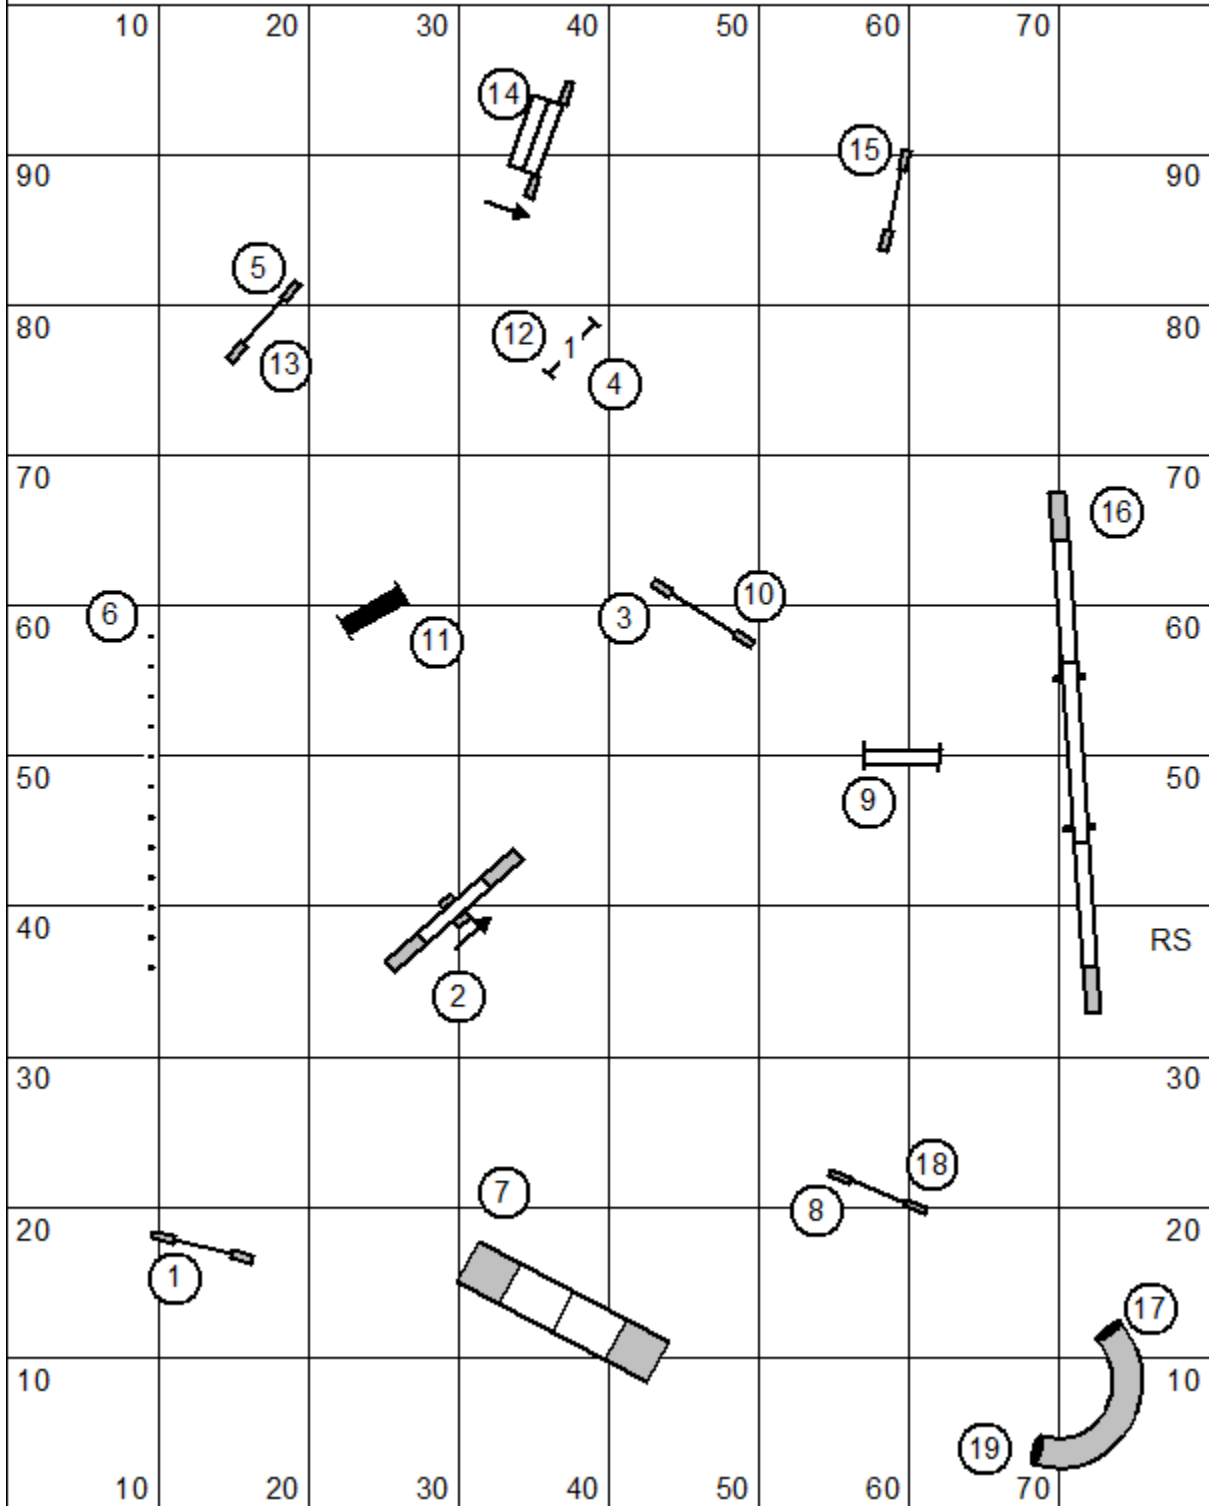

Illinois Collie Fanciers
 Saturday November 27, 2021
 Judge: Lisa Potts
 EM FAST

EM Send Bonus
 4-5-6 or 6-5-4 in Serpentine

Illinois Collie Fanciers
 Saturday November 27, 2021
 Judge: Lisa Potts
 Premier Standard

	10	20	30	40	50	60	70	RS
90								90
80	RS							80
70								70
60	:							60
50	:							50
40	:							RS
30								30
20								20
10								10
	10	20	30	40	50	60	70	

TS