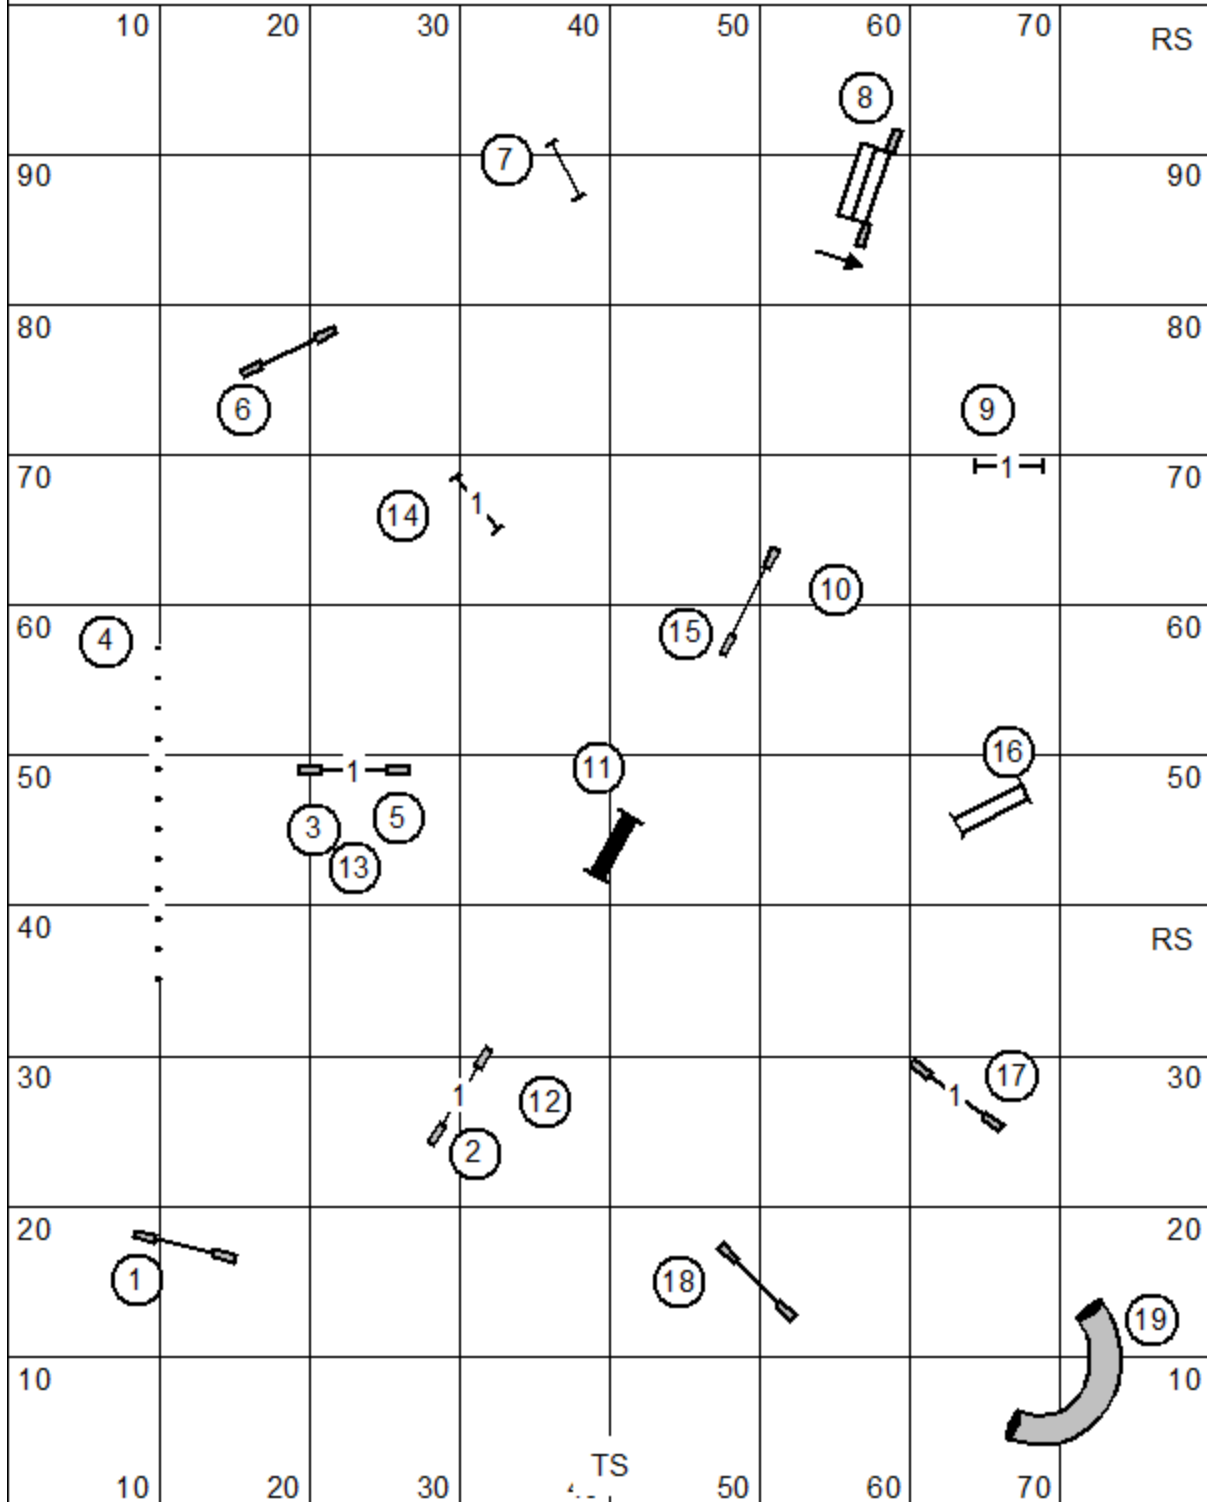

Illinois Collie Fanciers
Saturday November 27, 2021
Judge: Lisa Potts
Premier JWW

Illinois Collie Fanciers
Saturday November 27, 2021
Judge: Lisa Potts
EM JWW

	10	20	30	40	50	60	70	RS
90								90
80	RS							80
70								70
60	:							60
50	:							50
40	:							RS
30								30
20								20
10								10
	10	20	30	40	50	60	70	

TS