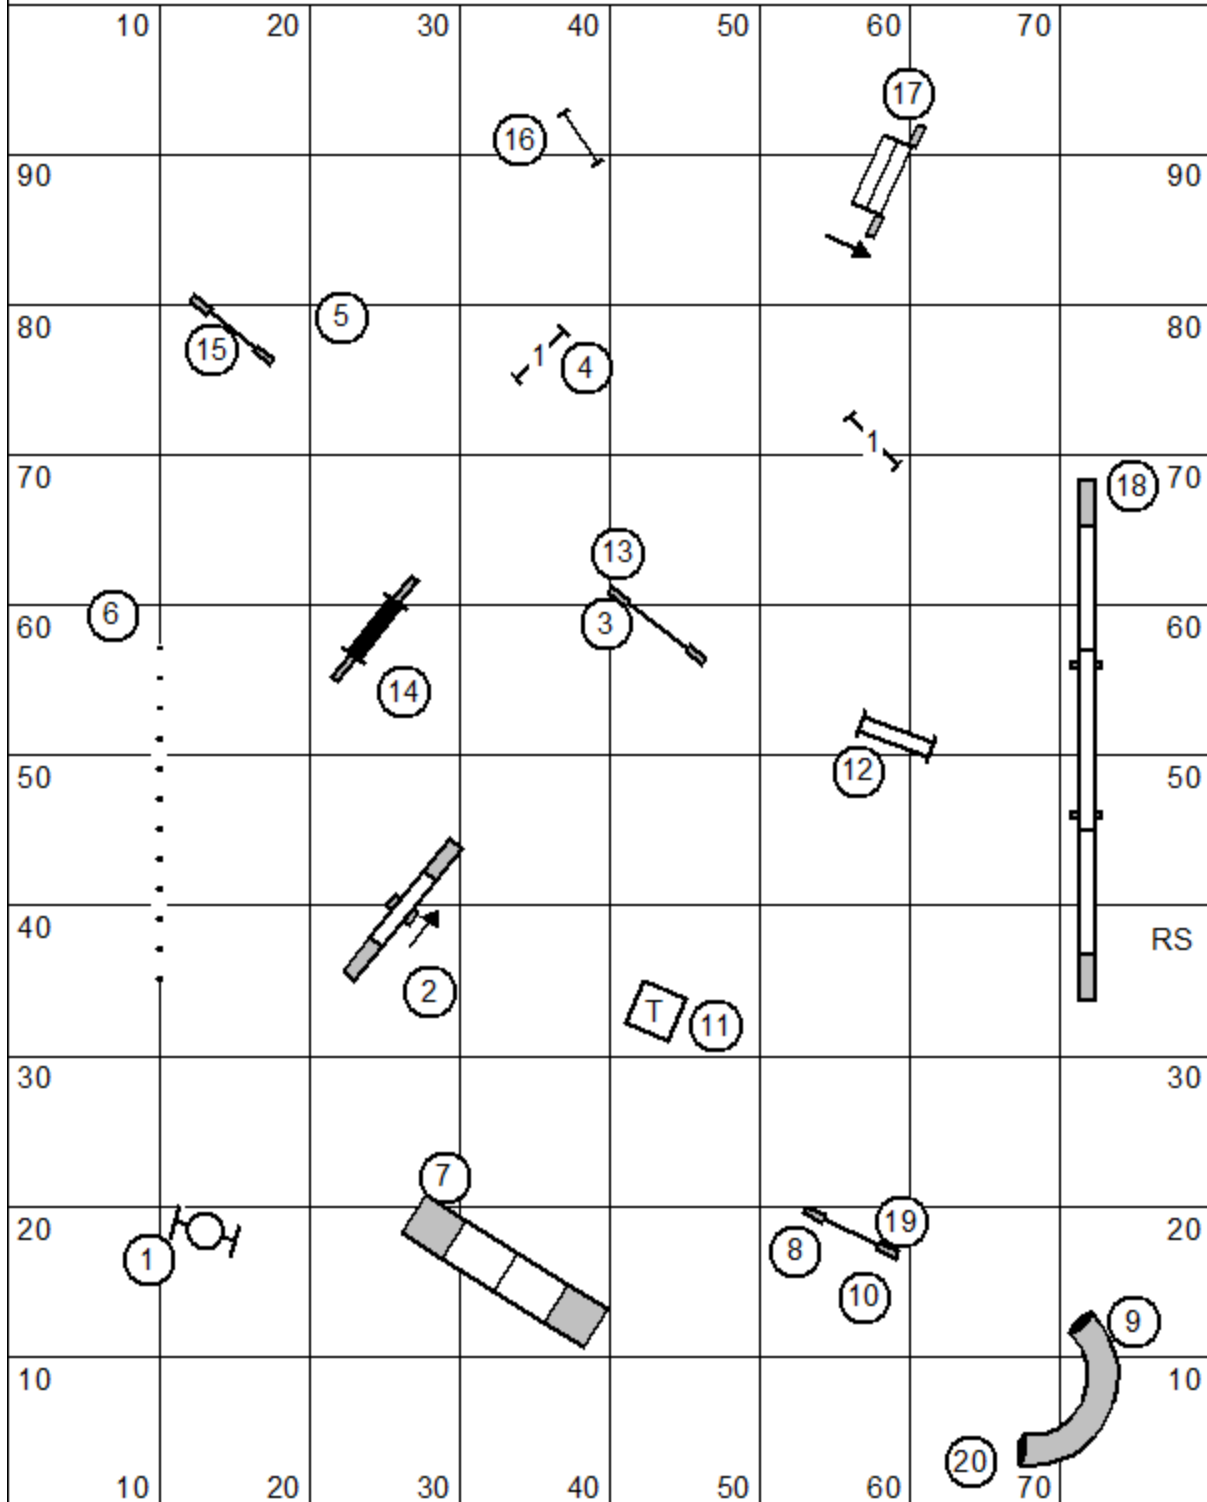

Illinois Collie Fanciers
Saturday November 27, 2021
Judge: Lisa Potts
E/M Standard