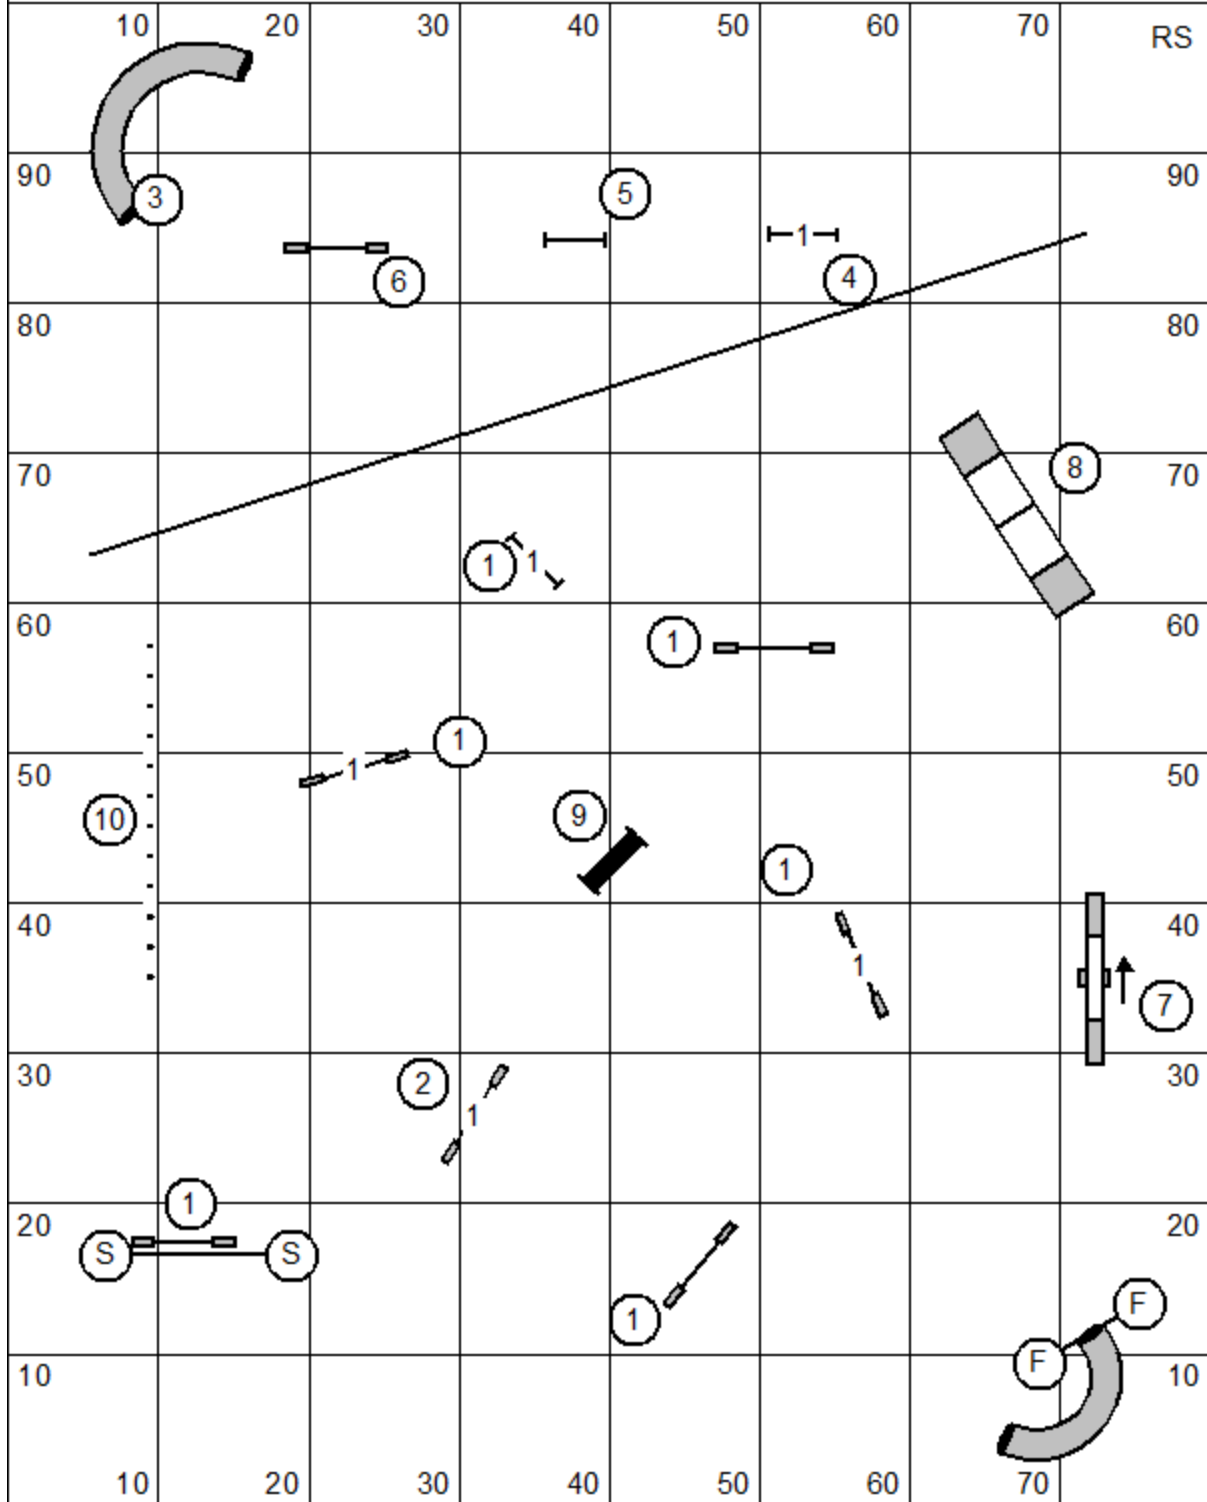

Illinois Collie Fanciers
 Saturday November 27, 2021
 Judge: Lisa Potts
 EM FAST

EM Send Bonus
 4-5-6 or 6-5-4 in Serpentine

Illinois Collie Fanciers
 Saturday November 27, 2021
 Judge: Lisa Potts
 Premier Standard

	10	20	30	40	50	60	70	RS
90								90
80	RS							80
70								70
60	:							60
50	:							50
40	:							RS
30								30
20								20
10								10
	10	20	30	40	50	60	70	

TS