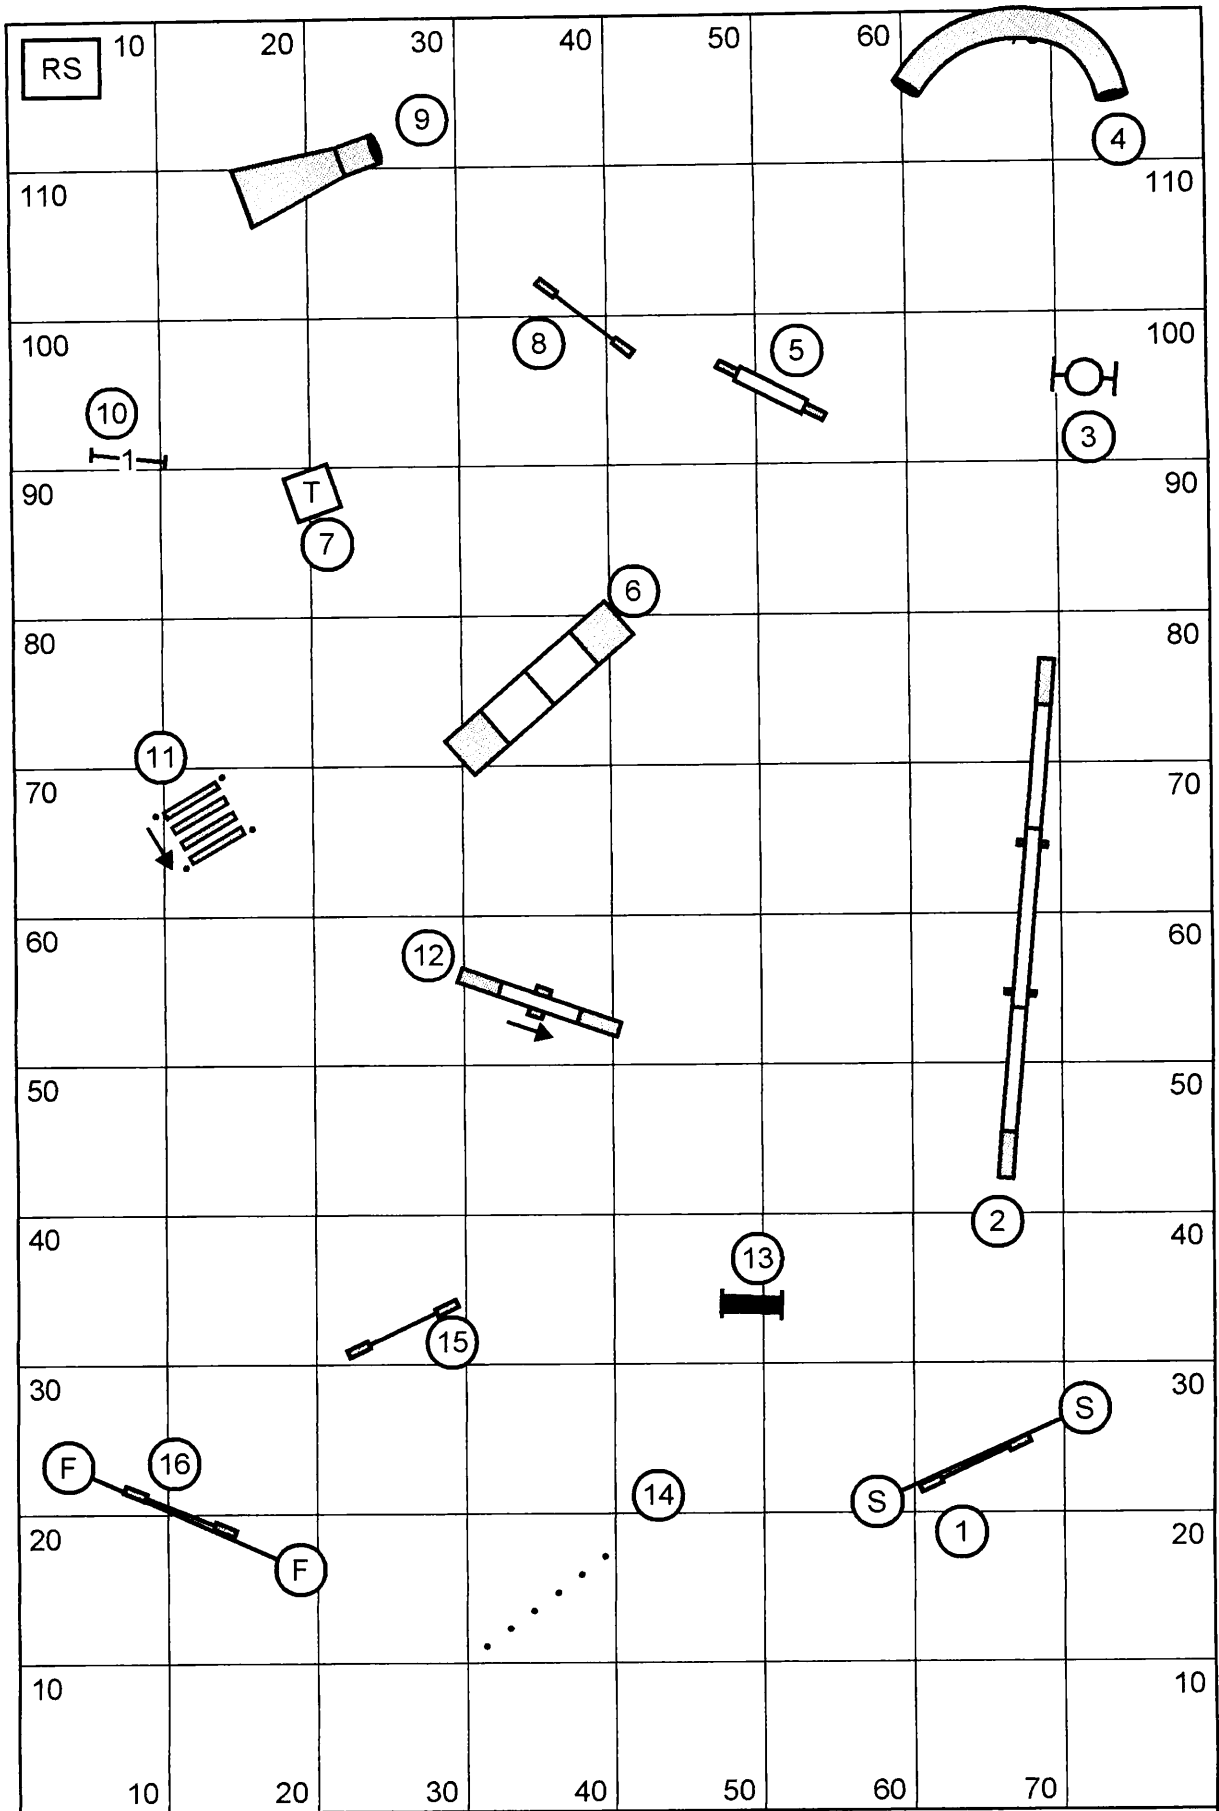

Excellent Standard Saturday June 16, 2012  
 Illiana Collie Fanciers, Inc., Judge: Terri R. Campbell, Huntsville, AL  
 80'X120 Indoors Artificial Turf

Open Standard Saturday June 16, 2012  
 Illiana Collie Fanciers, Inc., Judge: Terri R. Campbell, Huntsville, AL  
 80'X120 Indoors Artificial Turf

Novice Standard Saturday June 16, 2012  
 Illiana Collie Fanciers, Inc., Judge: Terri R. Campbell, Huntsville, AL  
 80'X120 Indoors Artificial Turf

EXIT

Illiana Collie Club  
 Naperville, IL  
 Open JWW  
 Saturday, June 16, 2011  
 Judge: Katherine Rudolph