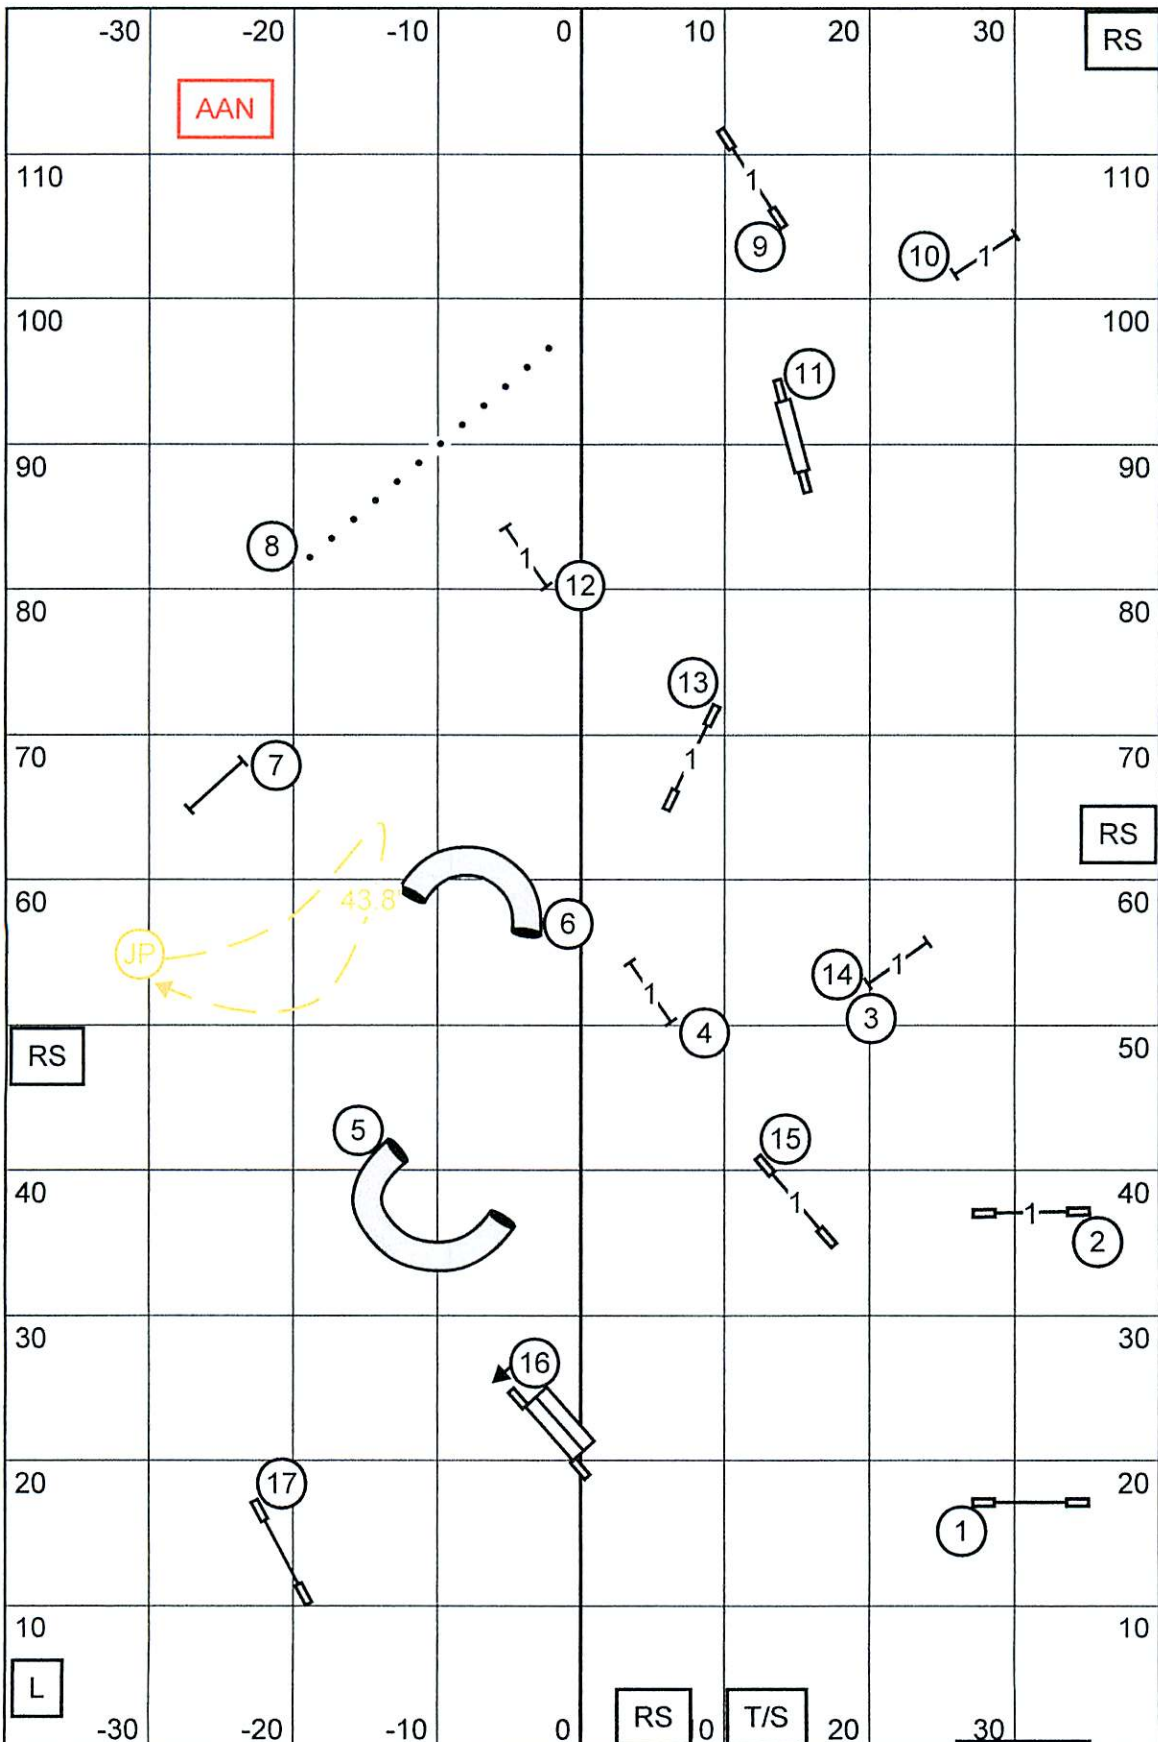

Excellent Standard Saturday June 16, 2012  
 Illiana Collie Fanciers, Inc., Judge: Terri R. Campbell, Huntsville, AL  
 80'X120 Indoors Artificial Turf

Open Standard Saturday June 16, 2012  
 Illiana Collie Fanciers, Inc., Judge: Terri R. Campbell, Huntsville, AL  
 80'X120 Indoors Artificial Turf

Novice Standard Saturday June 16, 2012  
 Illiana Collie Fanciers, Inc., Judge: Terri R. Campbell, Huntsville, AL  
 80'X120 Indoors Artificial Turf

EXIT

Illiana Collie Club  
 Naperville, IL  
 Open JWW  
 Saturday, June 16, 2011  
 Judge: Katherine Rudolph