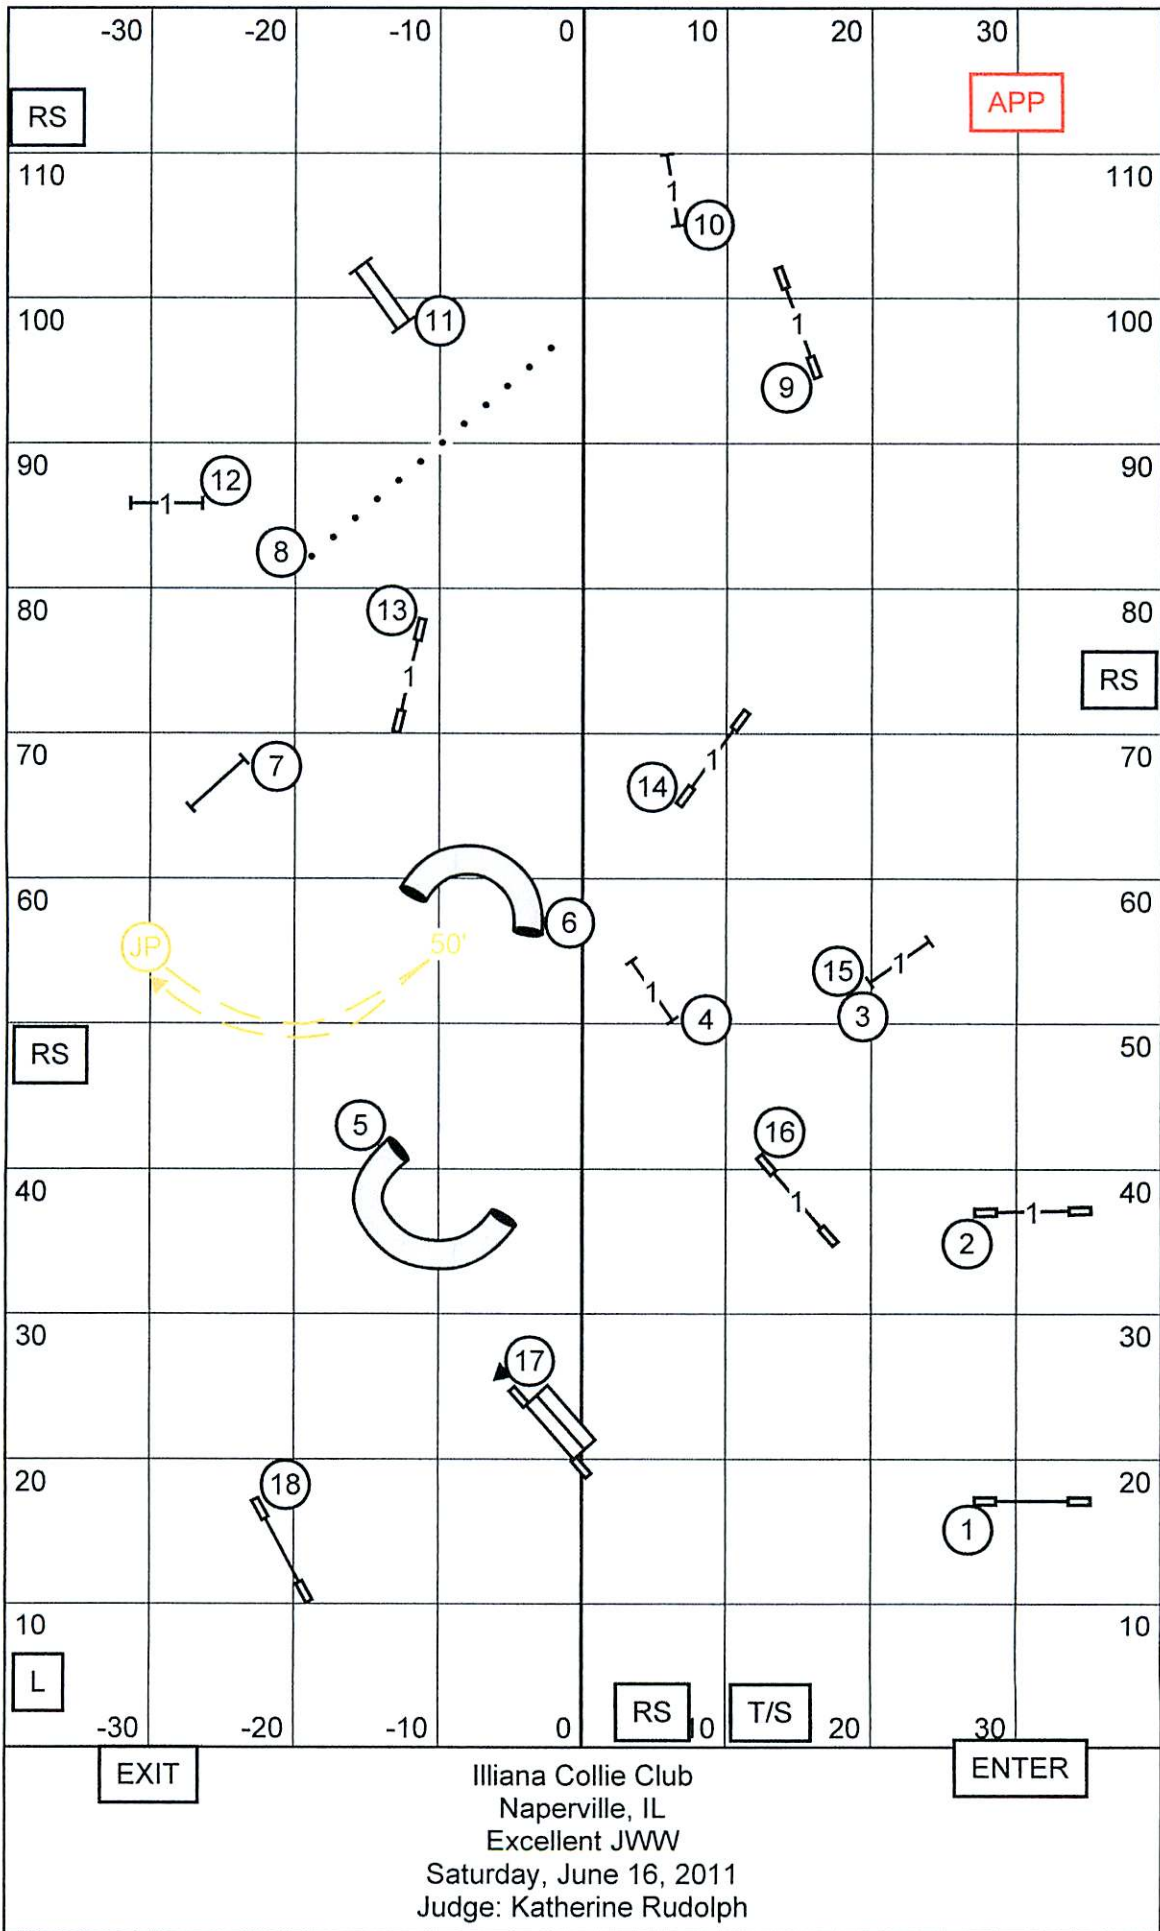

Excellent Standard Saturday June 16, 2012  
 Illiana Collie Fanciers, Inc., Judge: Terri R. Campbell, Huntsville, AL  
 80'X120 Indoors Artificial Turf

Open Standard Saturday June 16, 2012  
 Illiana Collie Fanciers, Inc., Judge: Terri R. Campbell, Huntsville, AL  
 80'X120 Indoors Artificial Turf

Novice Standard Saturday June 16, 2012  
 Illiana Collie Fanciers, Inc., Judge: Terri R. Campbell, Huntsville, AL  
 80'X120 Indoors Artificial Turf

EXIT

Illiana Collie Club  
 Naperville, IL  
 Open JWW  
 Saturday, June 16, 2011  
 Judge: Katherine Rudolph

ENTER

Illiana Collie Club  
 Naperville, IL  
 Novice JWW  
 Saturday, June 16, 2011  
 Judge: Katherine Rudolph