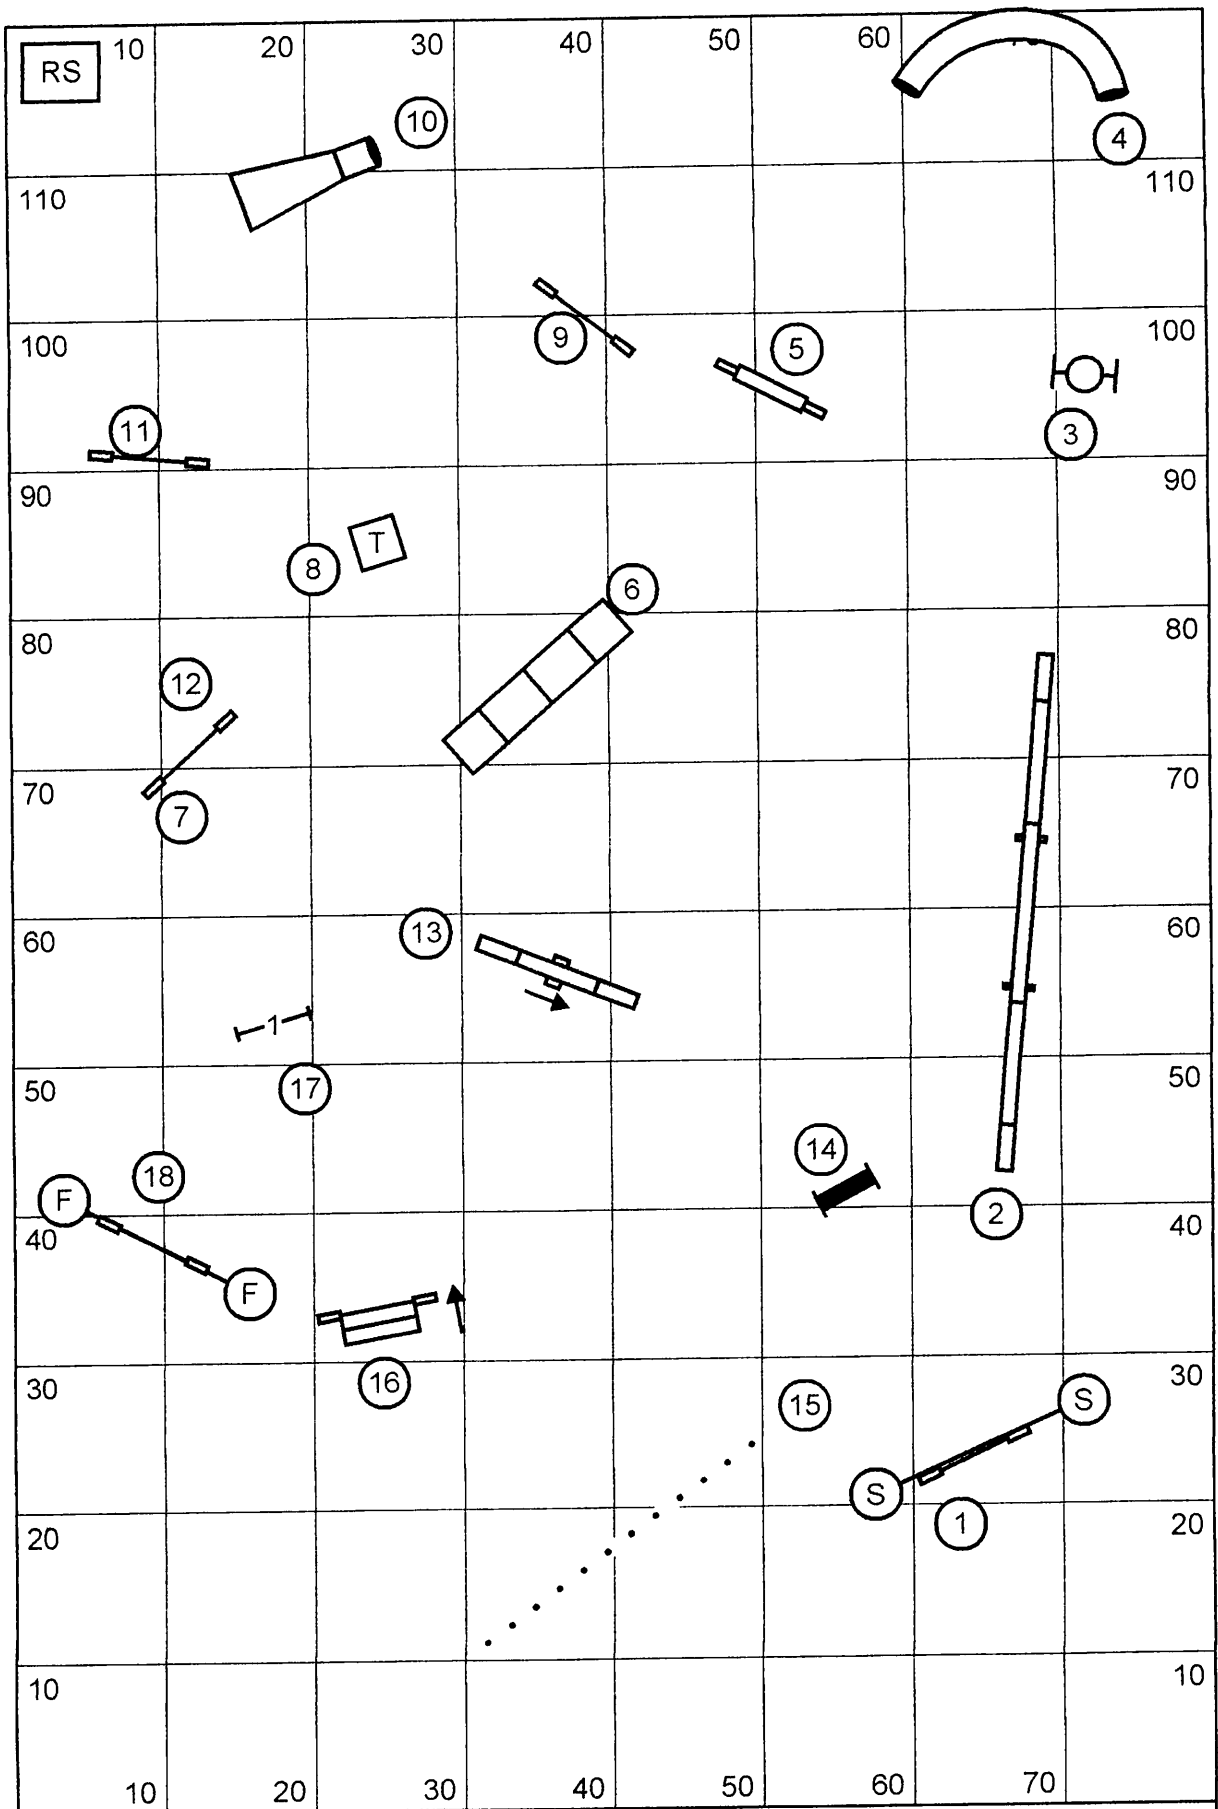

Excellent Standard Saturday June 16, 2012  
 Illiana Collie Fanciers, Inc., Judge: Terri R. Campbell, Huntsville, AL  
 80'X120 Indoors Artificial Turf

Open Standard Saturday June 16, 2012  
 Illiana Collie Fanciers, Inc., Judge: Terri R. Campbell, Huntsville, AL  
 80'X120 Indoors Artificial Turf

Novice Standard Saturday June 16, 2012  
 Illiana Collie Fanciers, Inc., Judge: Terri R. Campbell, Huntsville, AL  
 80'X120 Indoors Artificial Turf

EXIT

Illiana Collie Club  
 Naperville, IL  
 Open JWW  
 Saturday, June 16, 2011  
 Judge: Katherine Rudolph