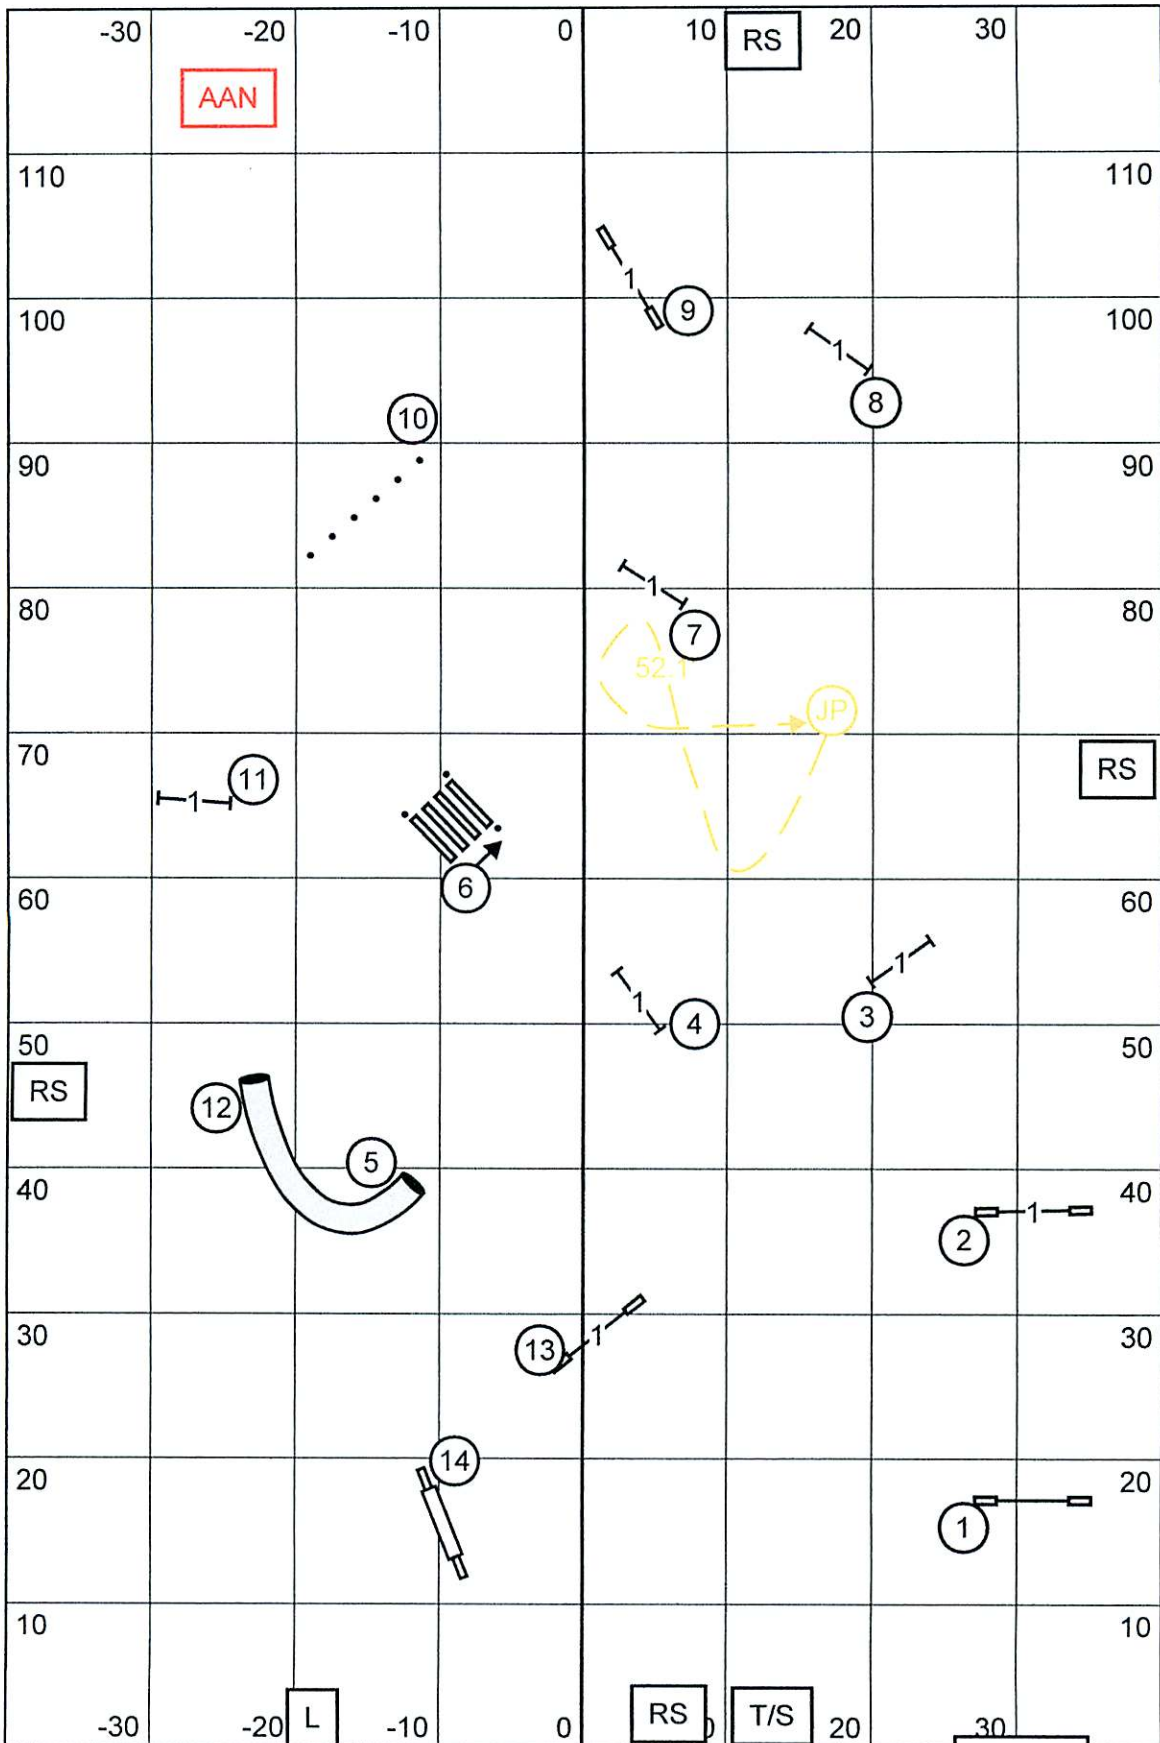

Illiana Collie Club
Naperville, IL
Novice JWW
Saturday, June 16, 2011
Judge: Katherine Rudolph