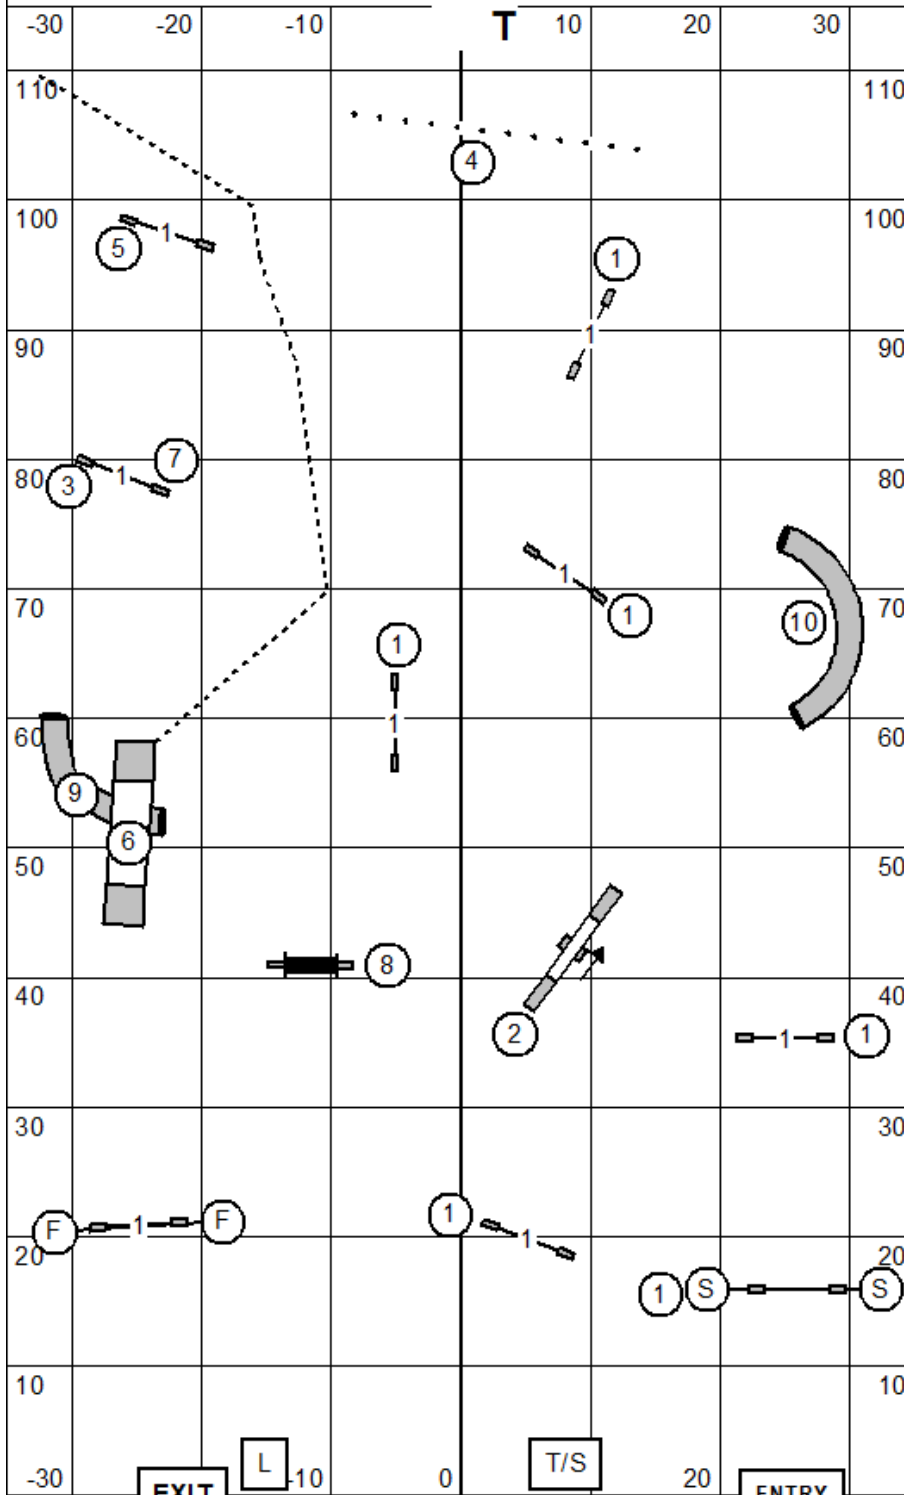

Golden Retriever Club of IL
Manhattan, IL

F
A
S
T

Master/Exc (3) (5) (7)

Handle behind DOTTED LINE

60 - 35 SB = 25 pts

Friday, October 8, 2021
Judge: Katherine Rudolph