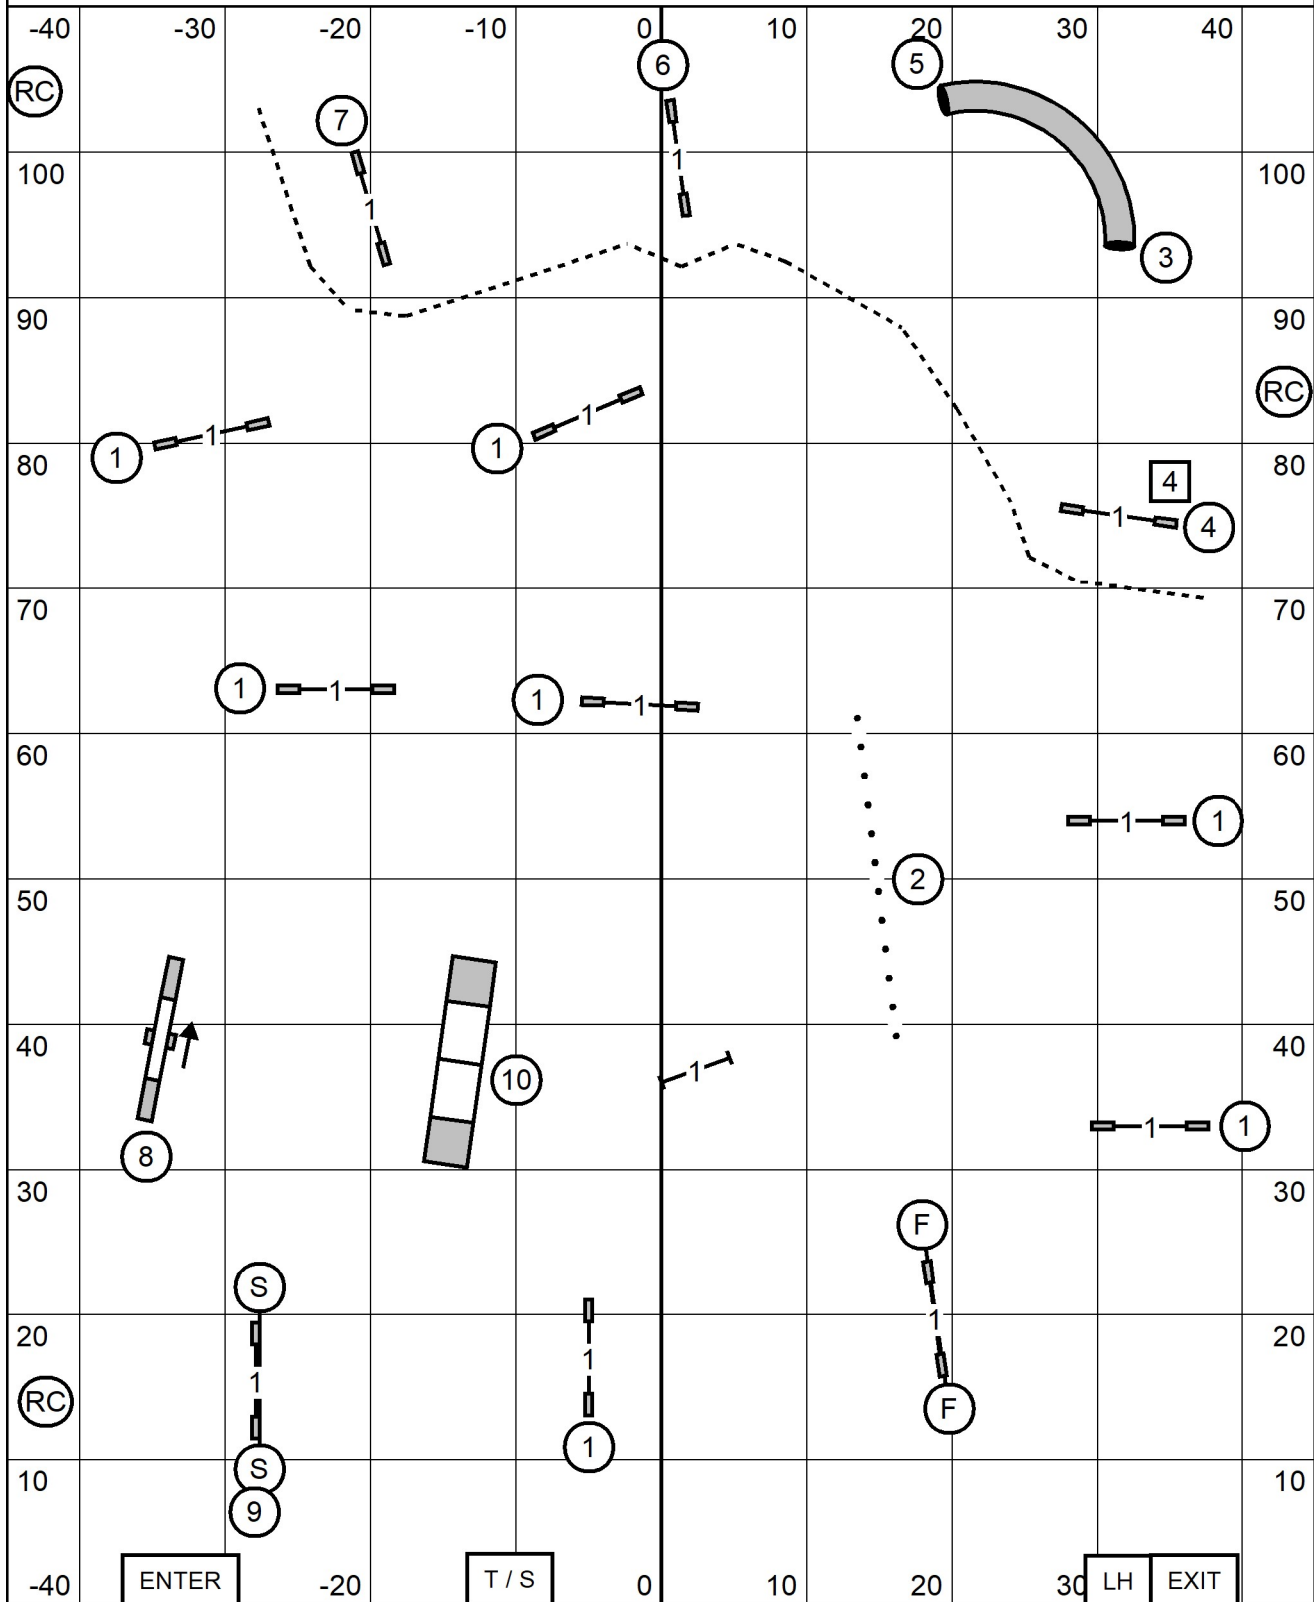

FAST (All)

Points needed for Q: M/E = 60, Open = 55, Novice = 50
 Reg CT: 38 sec - 8 in, 35 sec - 12/16 in, 32 sec - 20/24/26 in
 Pref CT: 41 sec - 4 in, 38 sec - 8/12 in, 35 sec - 16/20 in

Send Bonus:

Master/Excellent : (5) (4) (3) (in flow)

Open : (4) (3) or (6) (5) (in flow)

Novice : (6) (7) or (7) (6) (in flow)

Golden Retriever Club of Illinois
 August 1, 2020
 Judge: Ross Johnson