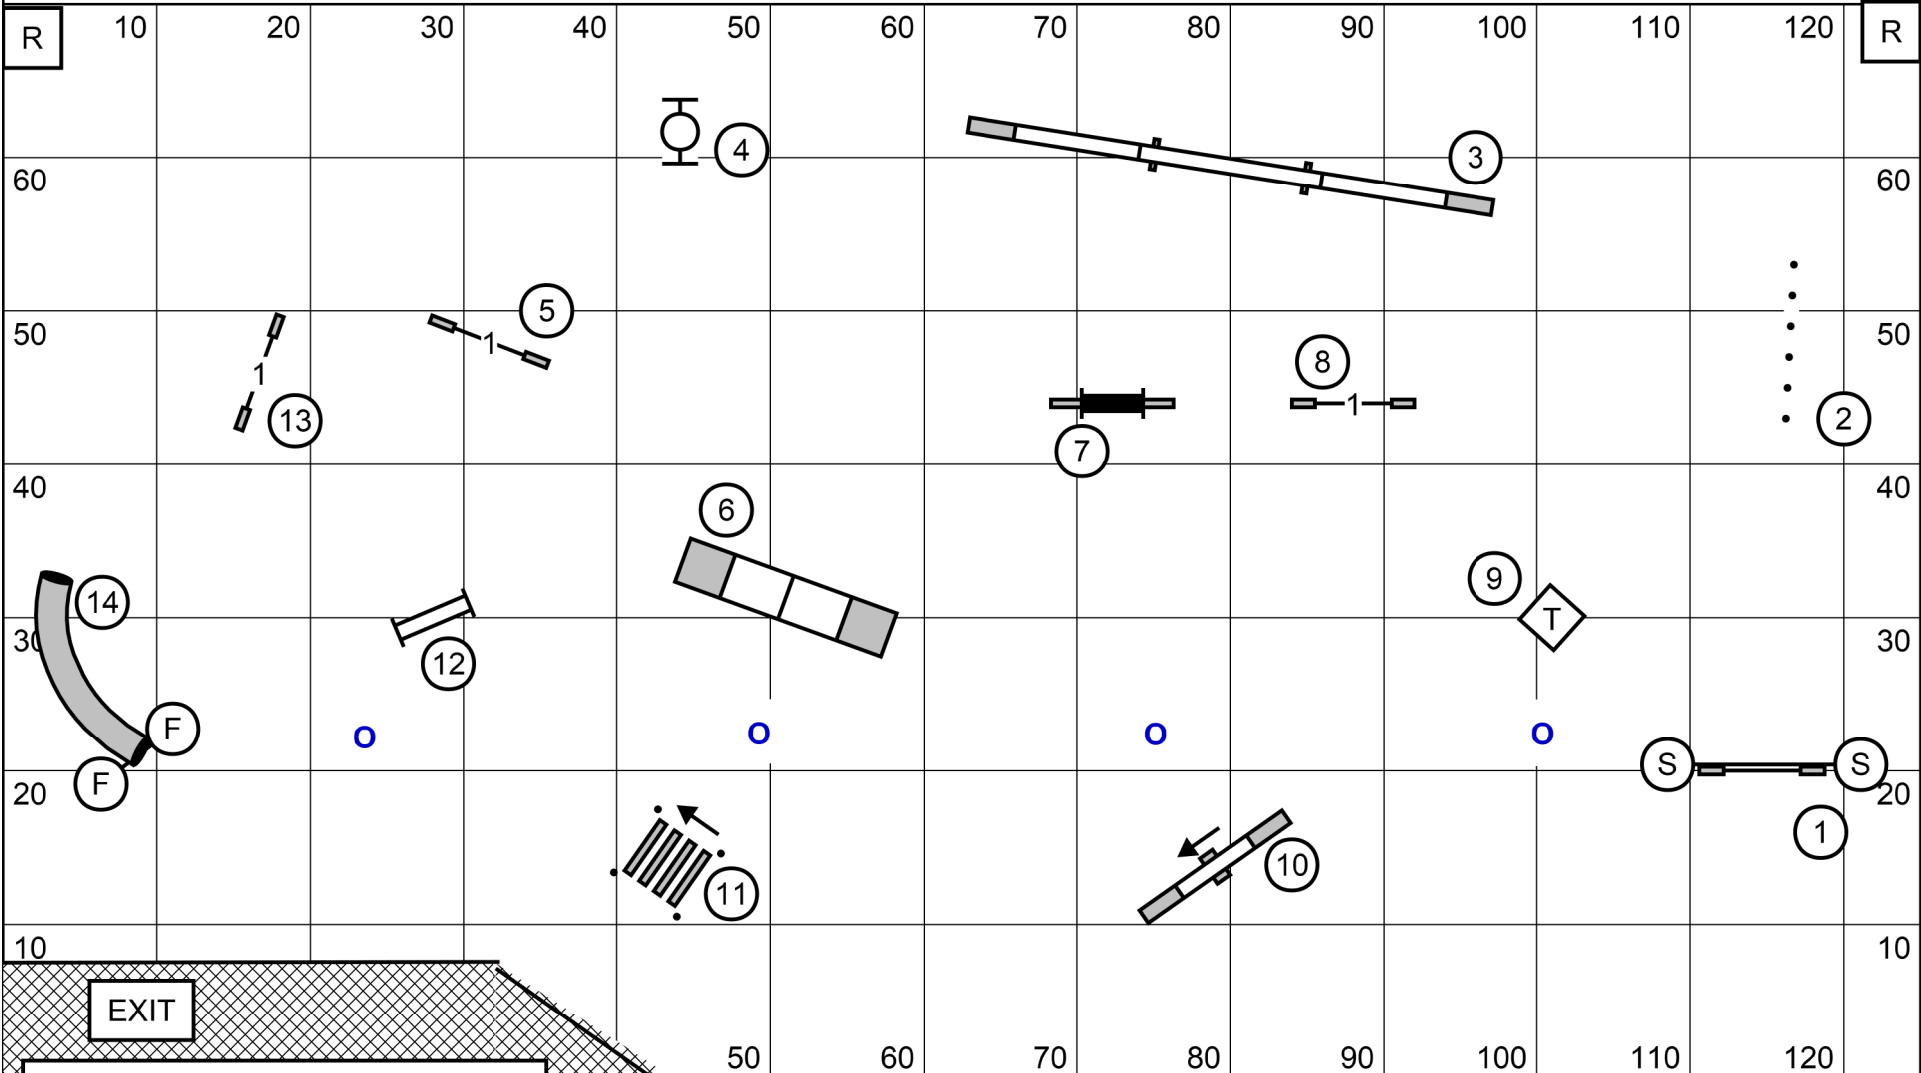

Concrete wall on these 2 sides

EXIT

Glenbard All Breed Obedience Club
Sun 1-30-2022
NOVICE STD
Suzi Schmitz

TS

R

Enter

SECR