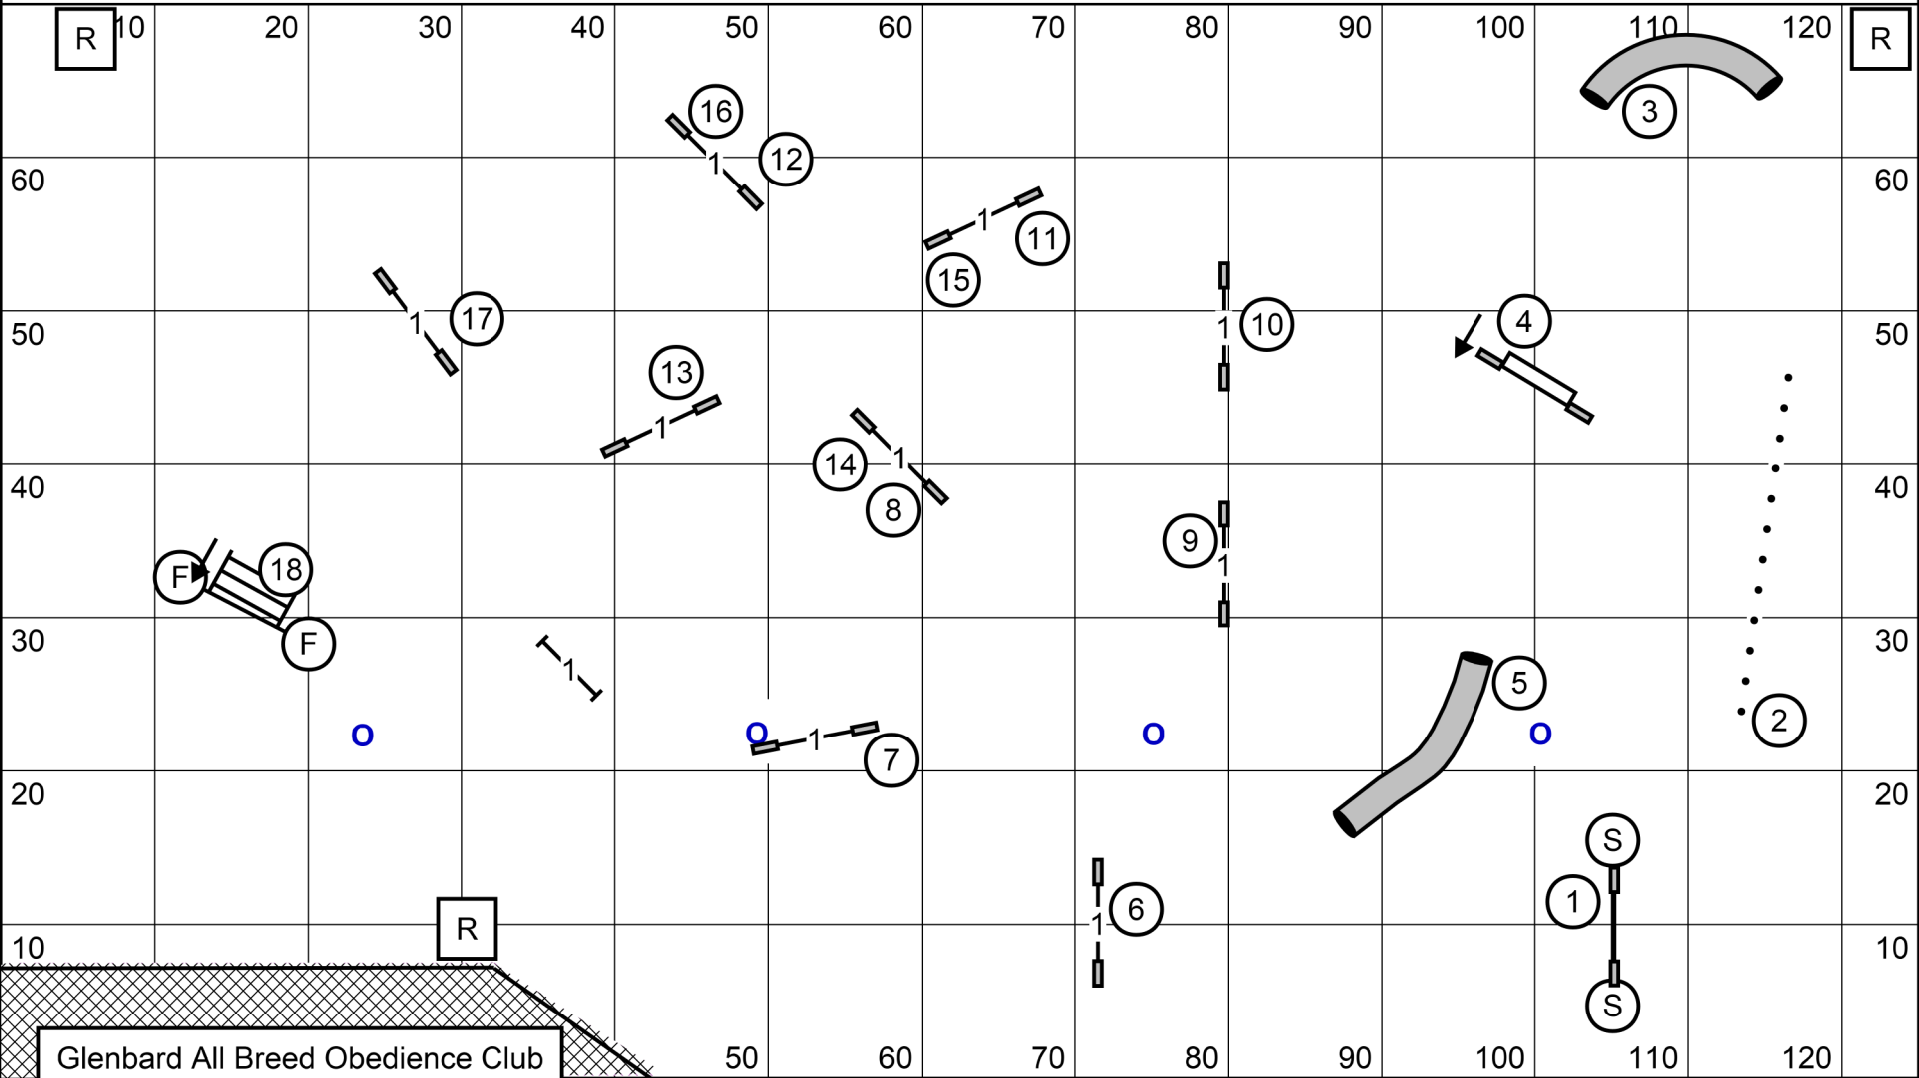

Concrete wall on these 2 sides

Glenbard All Breed Obedience Club
Sun 1-30-2022
Master Excellent JWW
Judge: Suzi Schmitz

TS

Enter

SECR