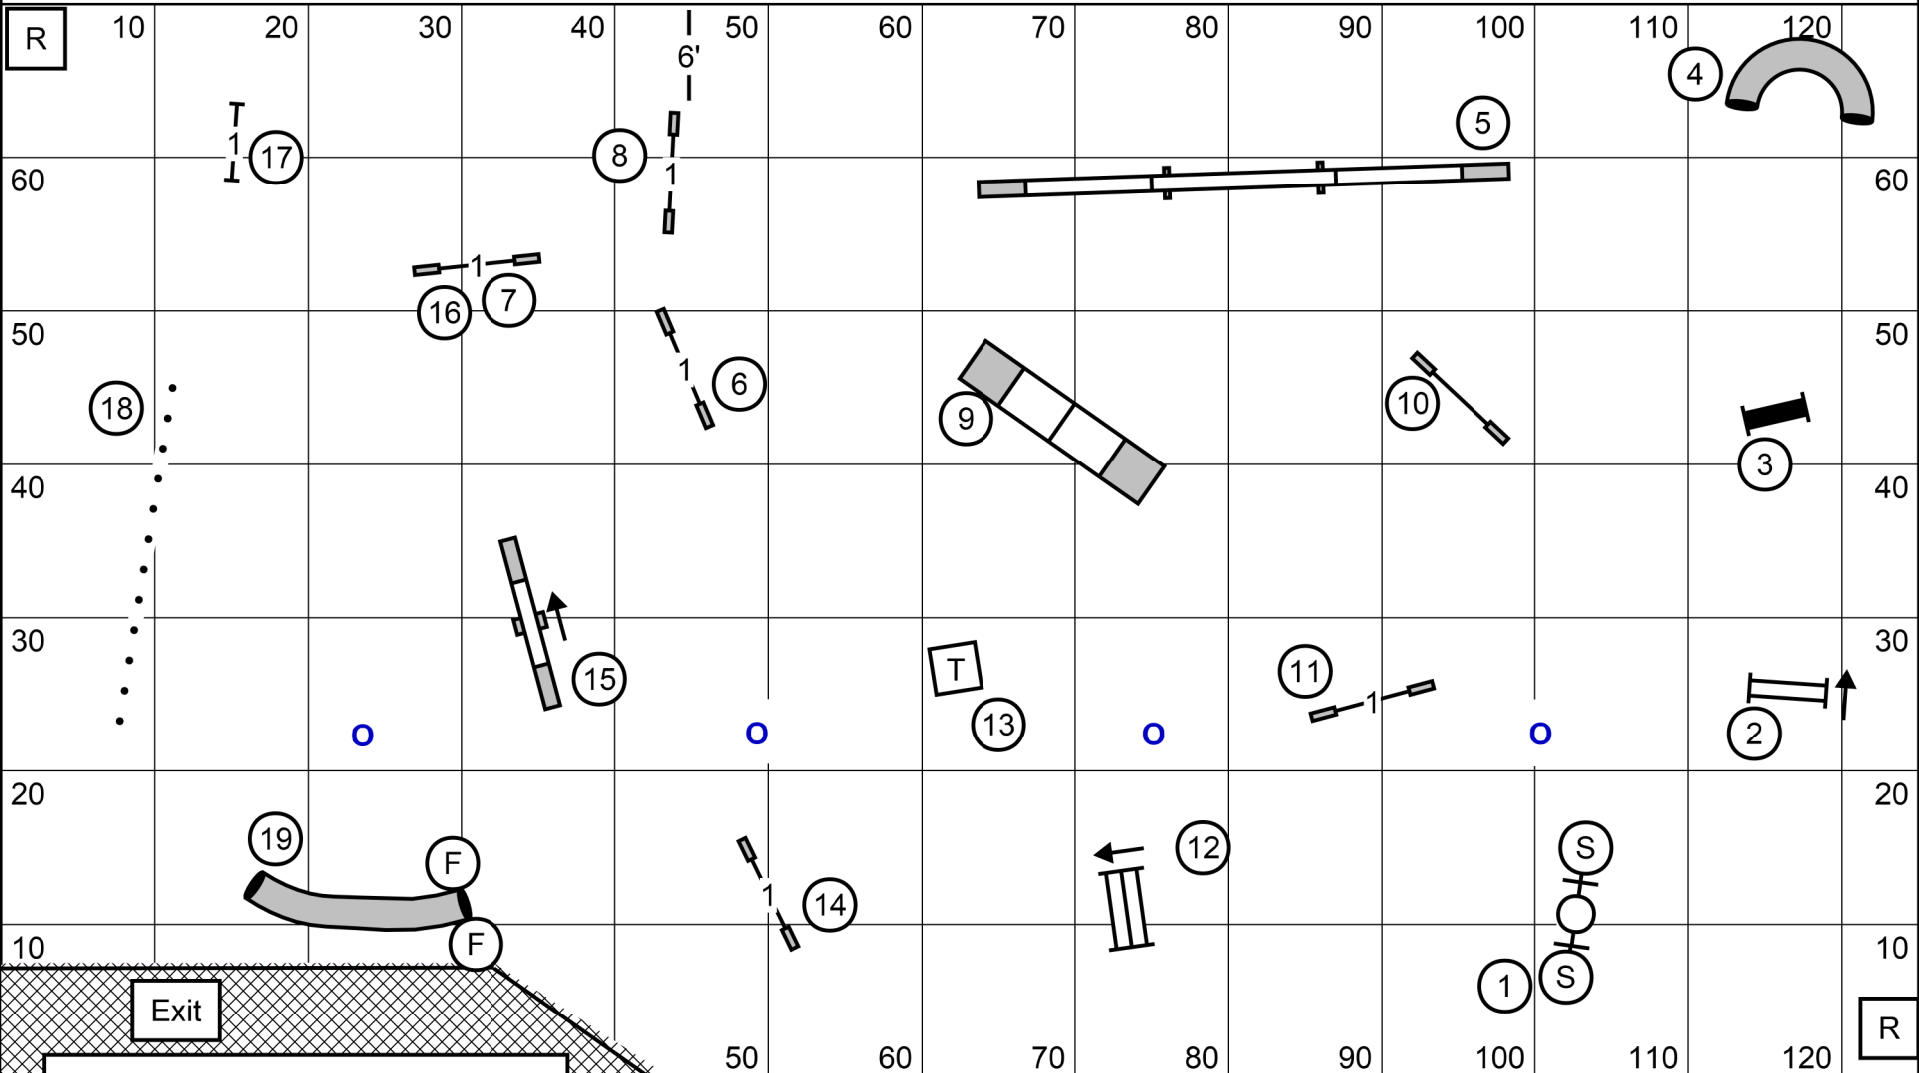

Concrete wall on these 2 sides

Glenbard All Breed Obedience Club
 Sat 1-29-2022
 Master Excellent STD
 Judge: Suzi Schmitz

TS

Enter

SECR