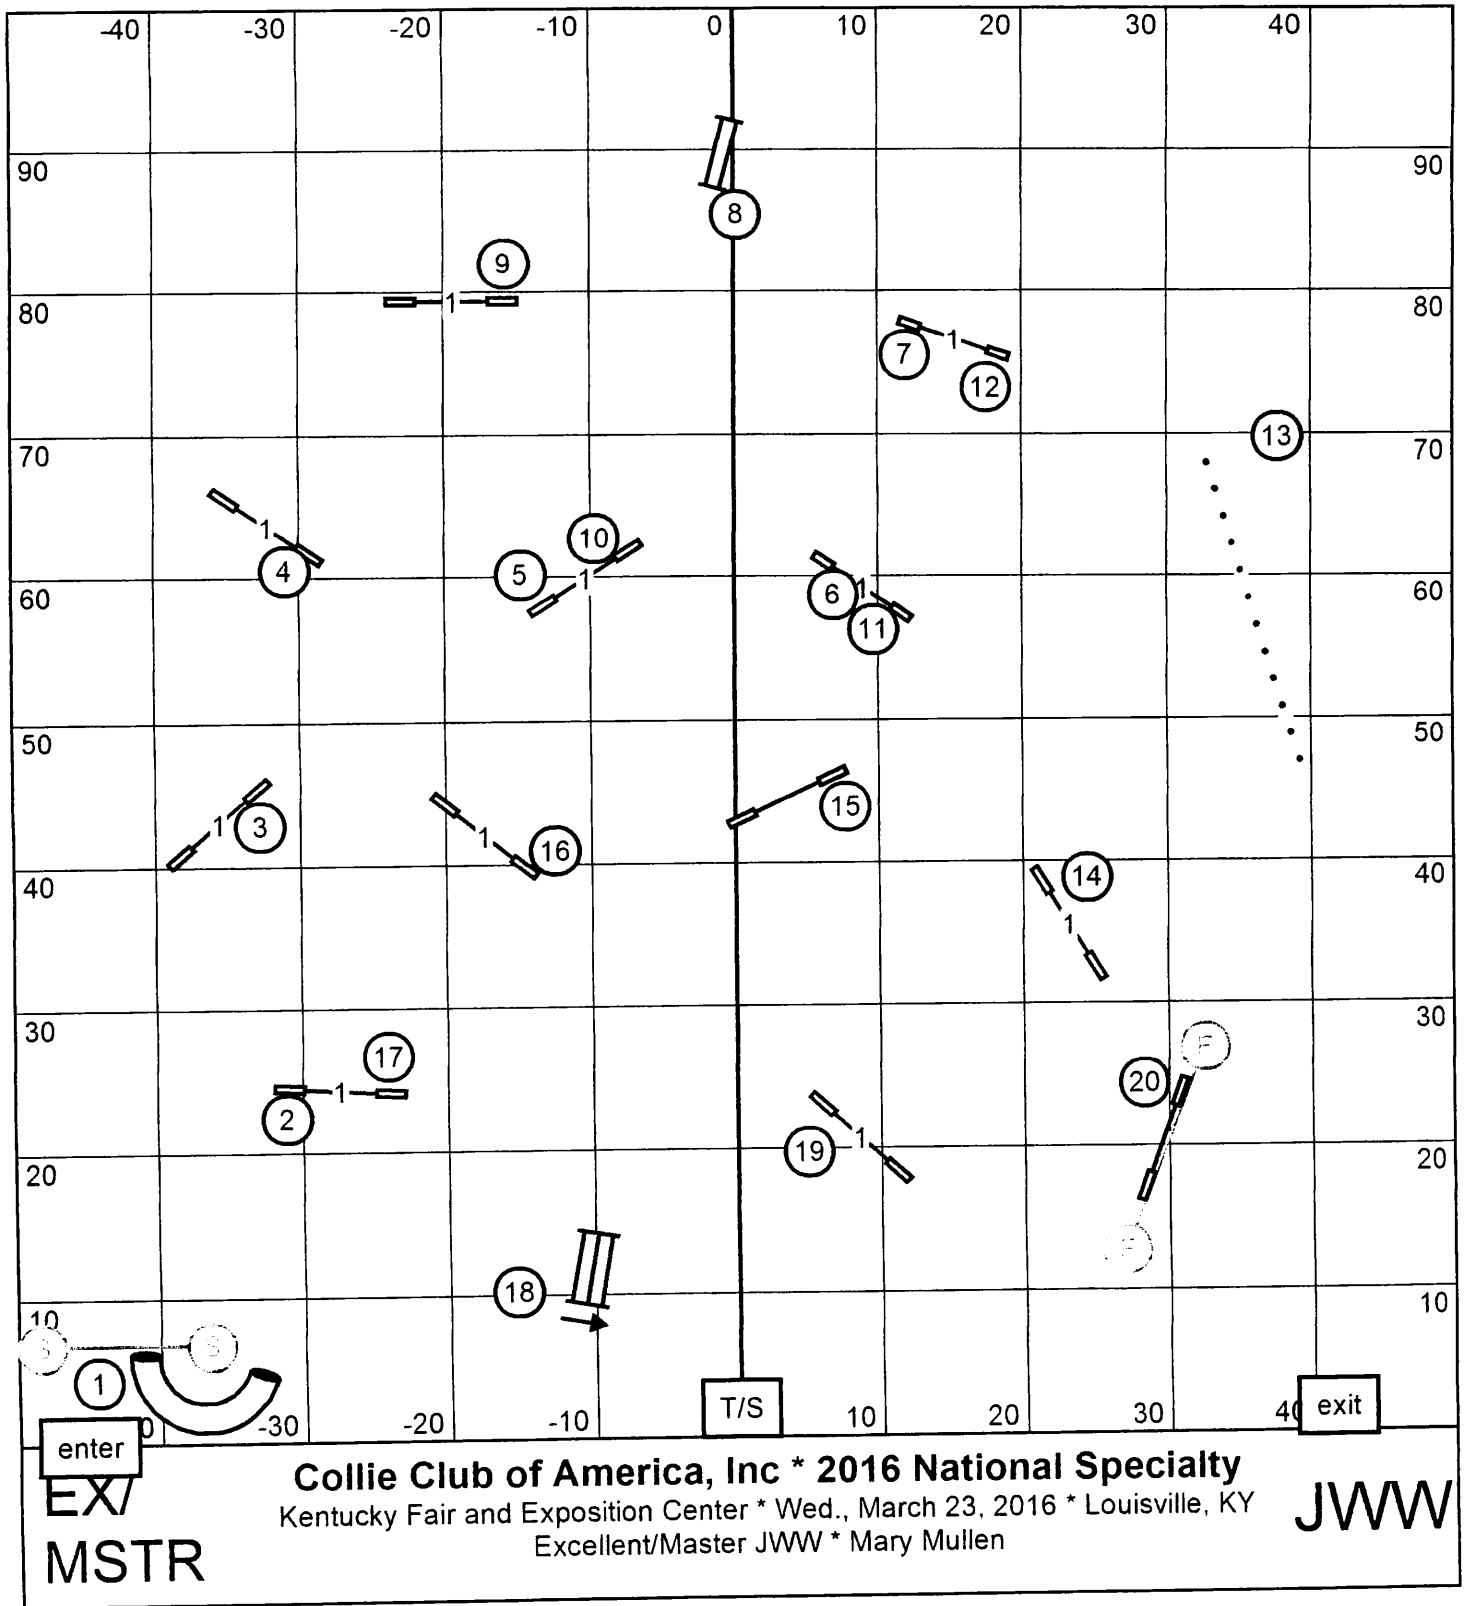

Kentucky Fair and Exposition Center * Wed., March 23, 2016 * Louisville, KY

Open Standard * Mary Mullen

OPEN

STD

Collie Club of America, Inc * 2016 National Specialty

NOVICE

Kentucky Fair and Exposition Center * Wed., March 23, 2016 * Louisville, KY
 Novice Standard * Mary Mullen

STD

Collie Club of America, Inc * 2016 National Specialty
 Kentucky Fair and Exposition Center * Wed., March 23, 2016 * Louisville, KY
 Open JWW * Mary Mullen

OPEN

JWW

NOVICE

Collie Club of America, Inc * 2016 National Specialty