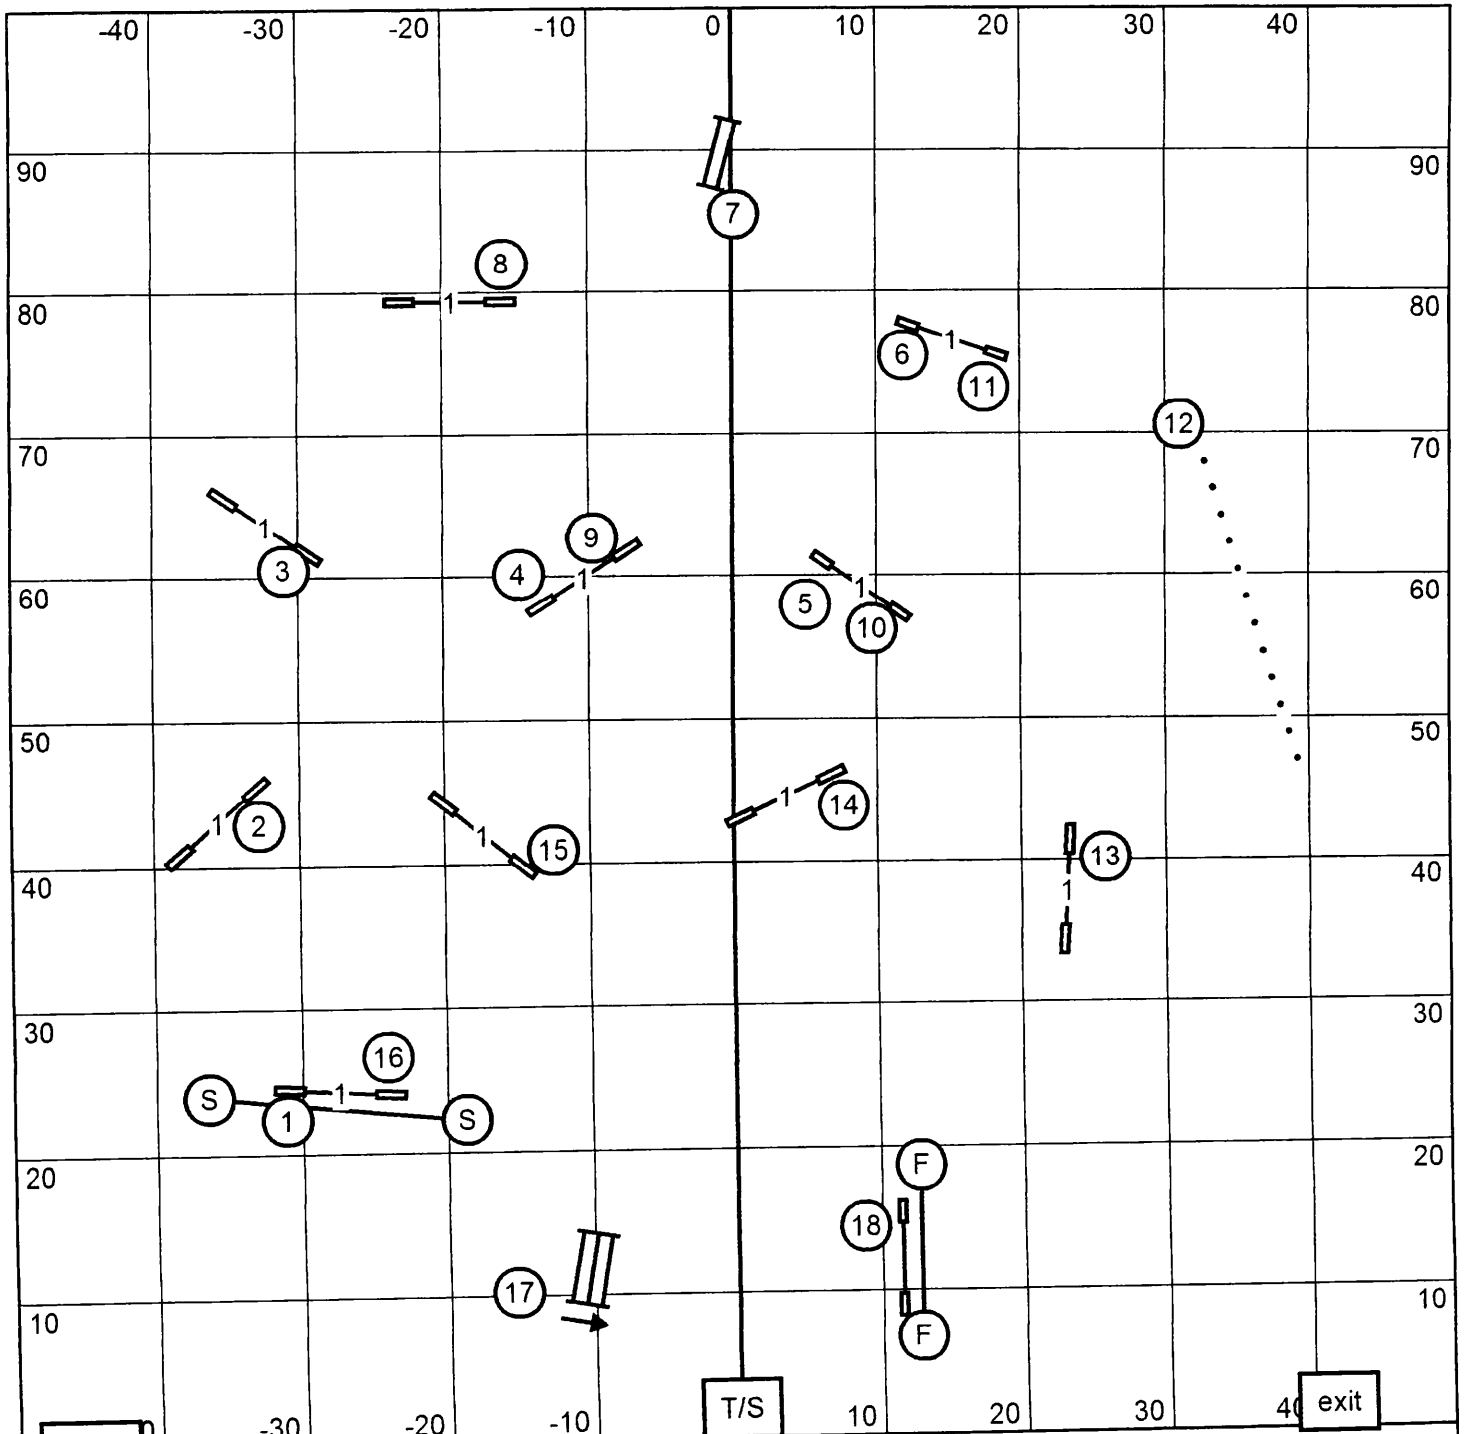

Collie Club of America, Inc * 2016 National Specialty
Kentucky Fair and Exposition Center * Wed., March 23, 2016 * Louisville, KY
Open JWW * Mary Mullen

OPEN

JWW