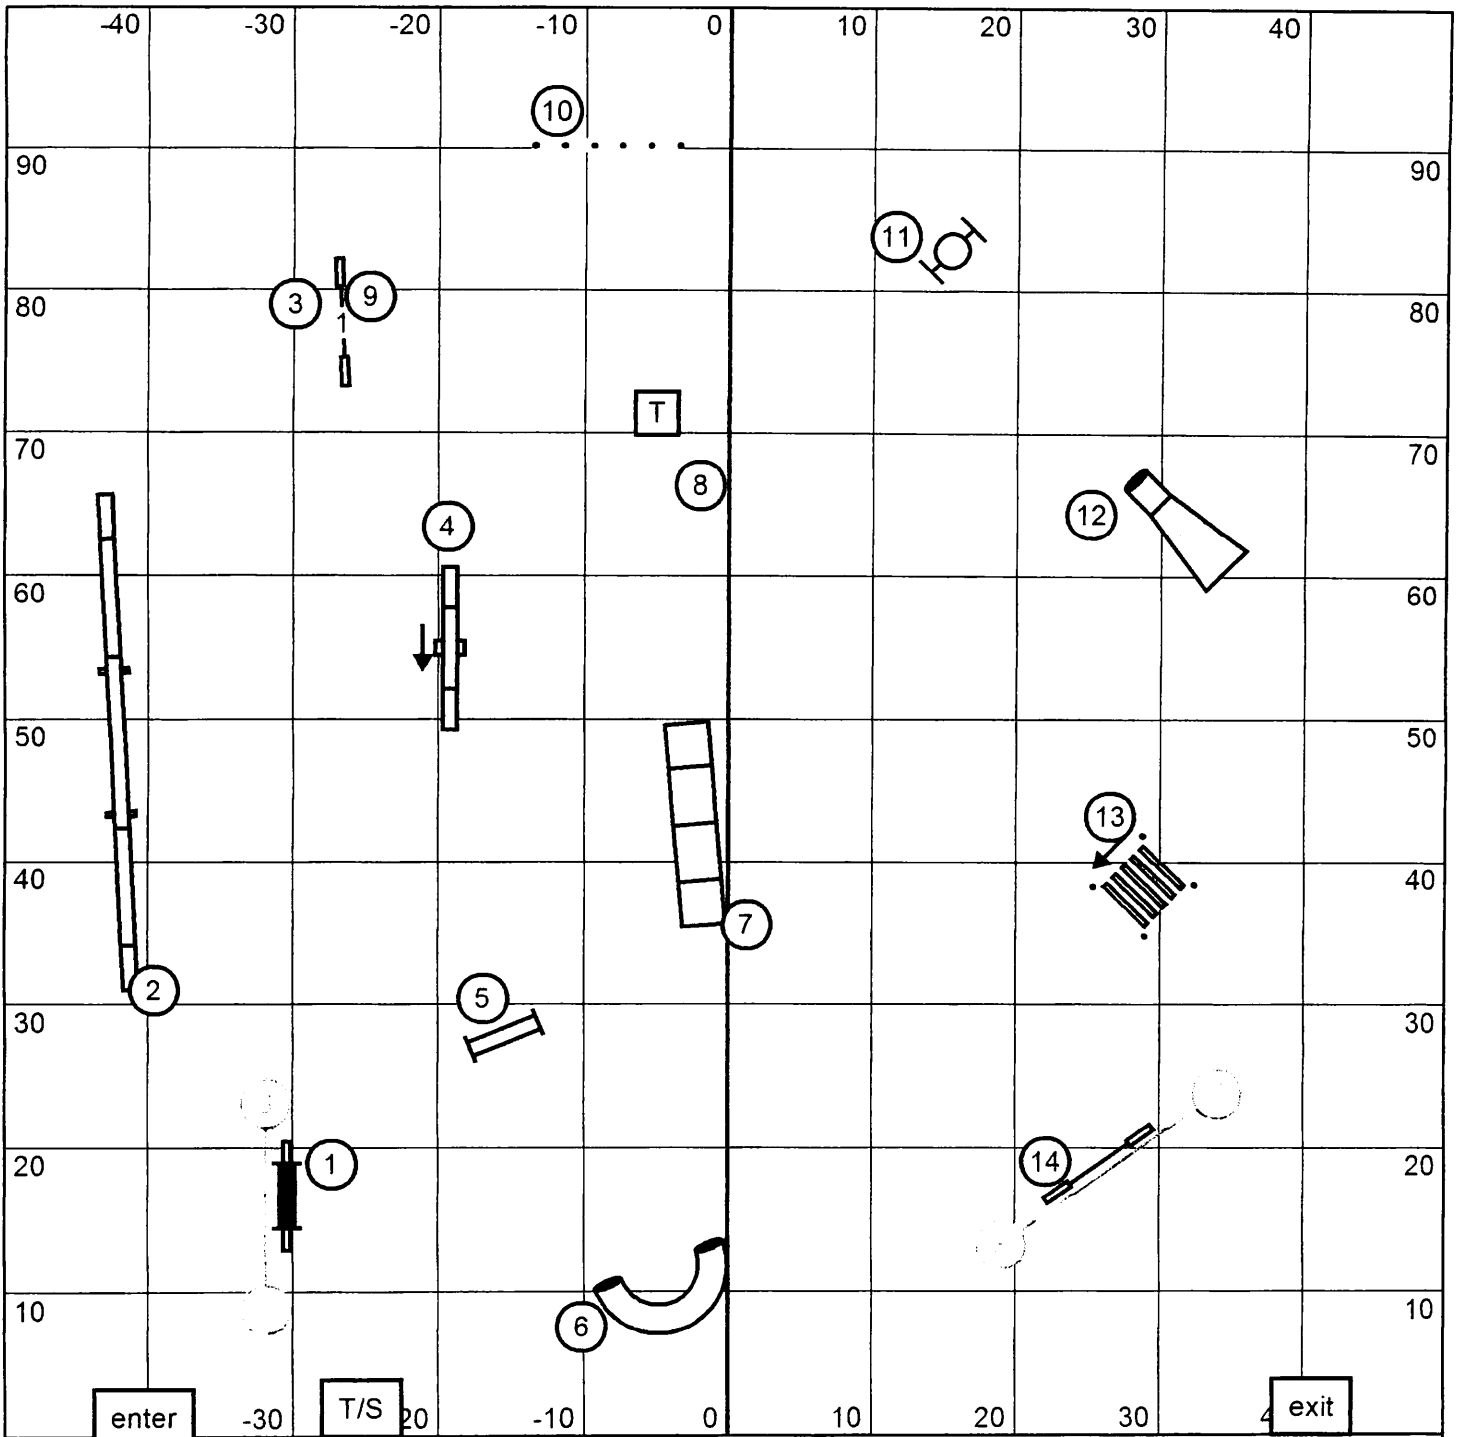

Kentucky Fair and Exposition Center * Wed., March 23, 2016 * Louisville, KY

Open Standard * Mary Mullen

OPEN

STD

Collie Club of America, Inc * 2016 National Specialty

NOVICE

Kentucky Fair and Exposition Center * Wed., March 23, 2016 * Louisville, KY
 Novice Standard * Mary Mullen