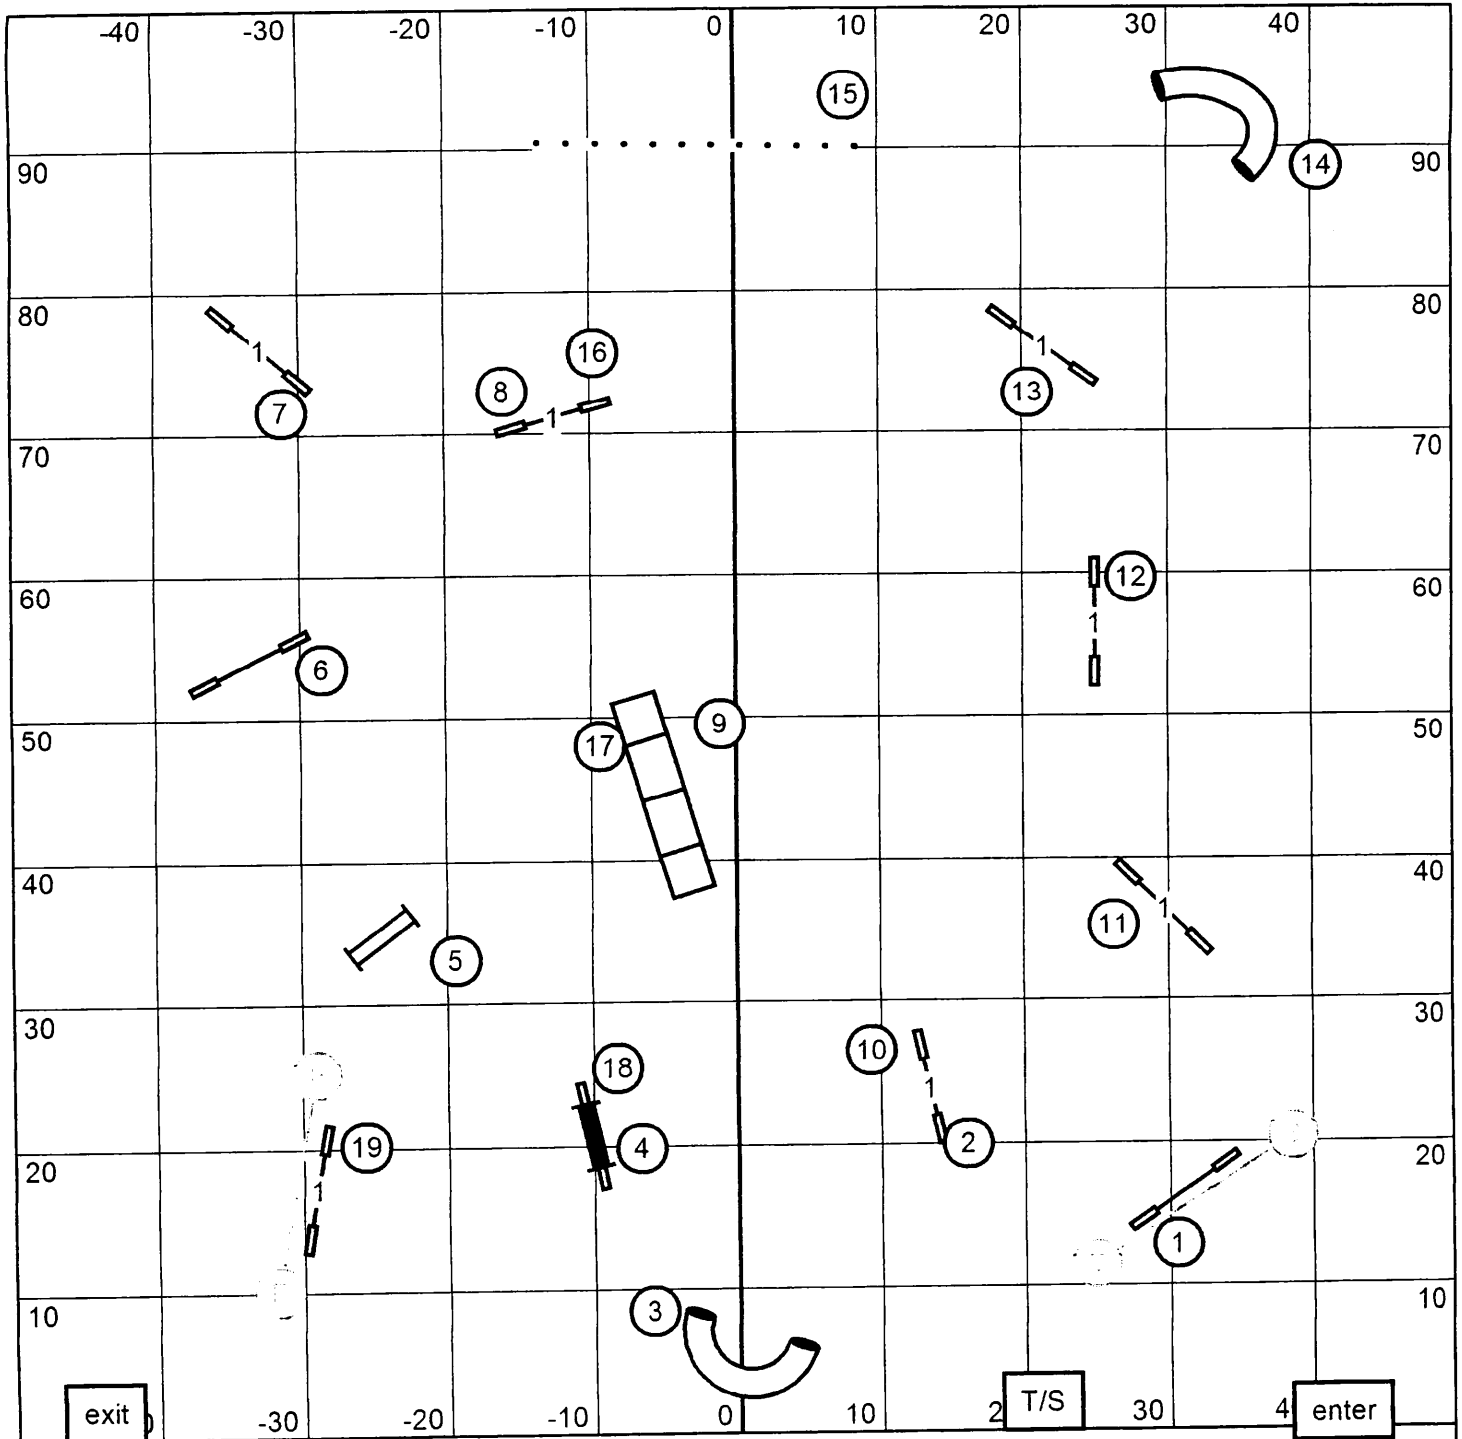

Collie Club of America, Inc * 2016 National Specialty
Kentucky Fair and Exposition Center * Wed., March 23, 2016 * Louisville, KY
Time 2 Beat * Mary Mullen

T2B

T2B