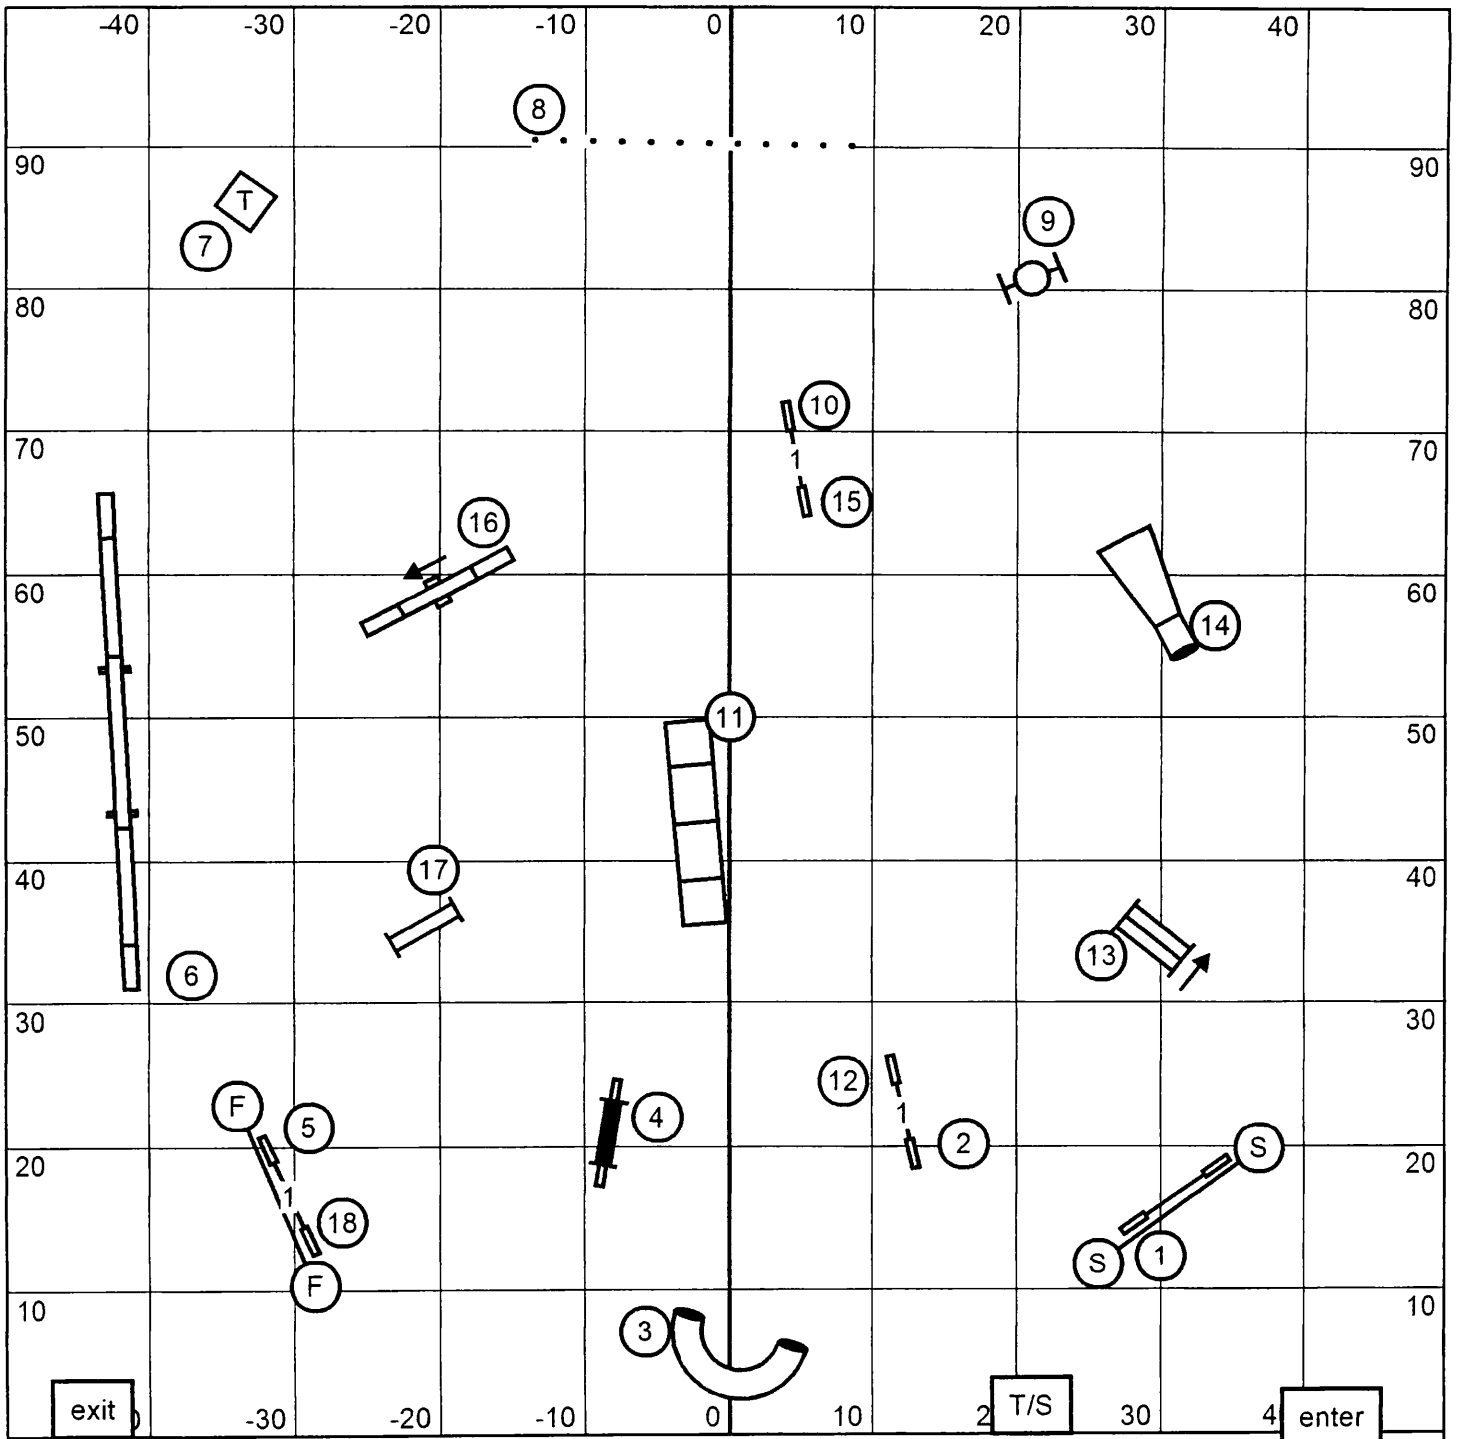

Collie Club of America, Inc * 2016 National Specialty

Kentucky Fair and Exposition Center * Wed., March 23, 2016 * Louisville, KY

Open Standard * Mary Mullen

OPEN

STD