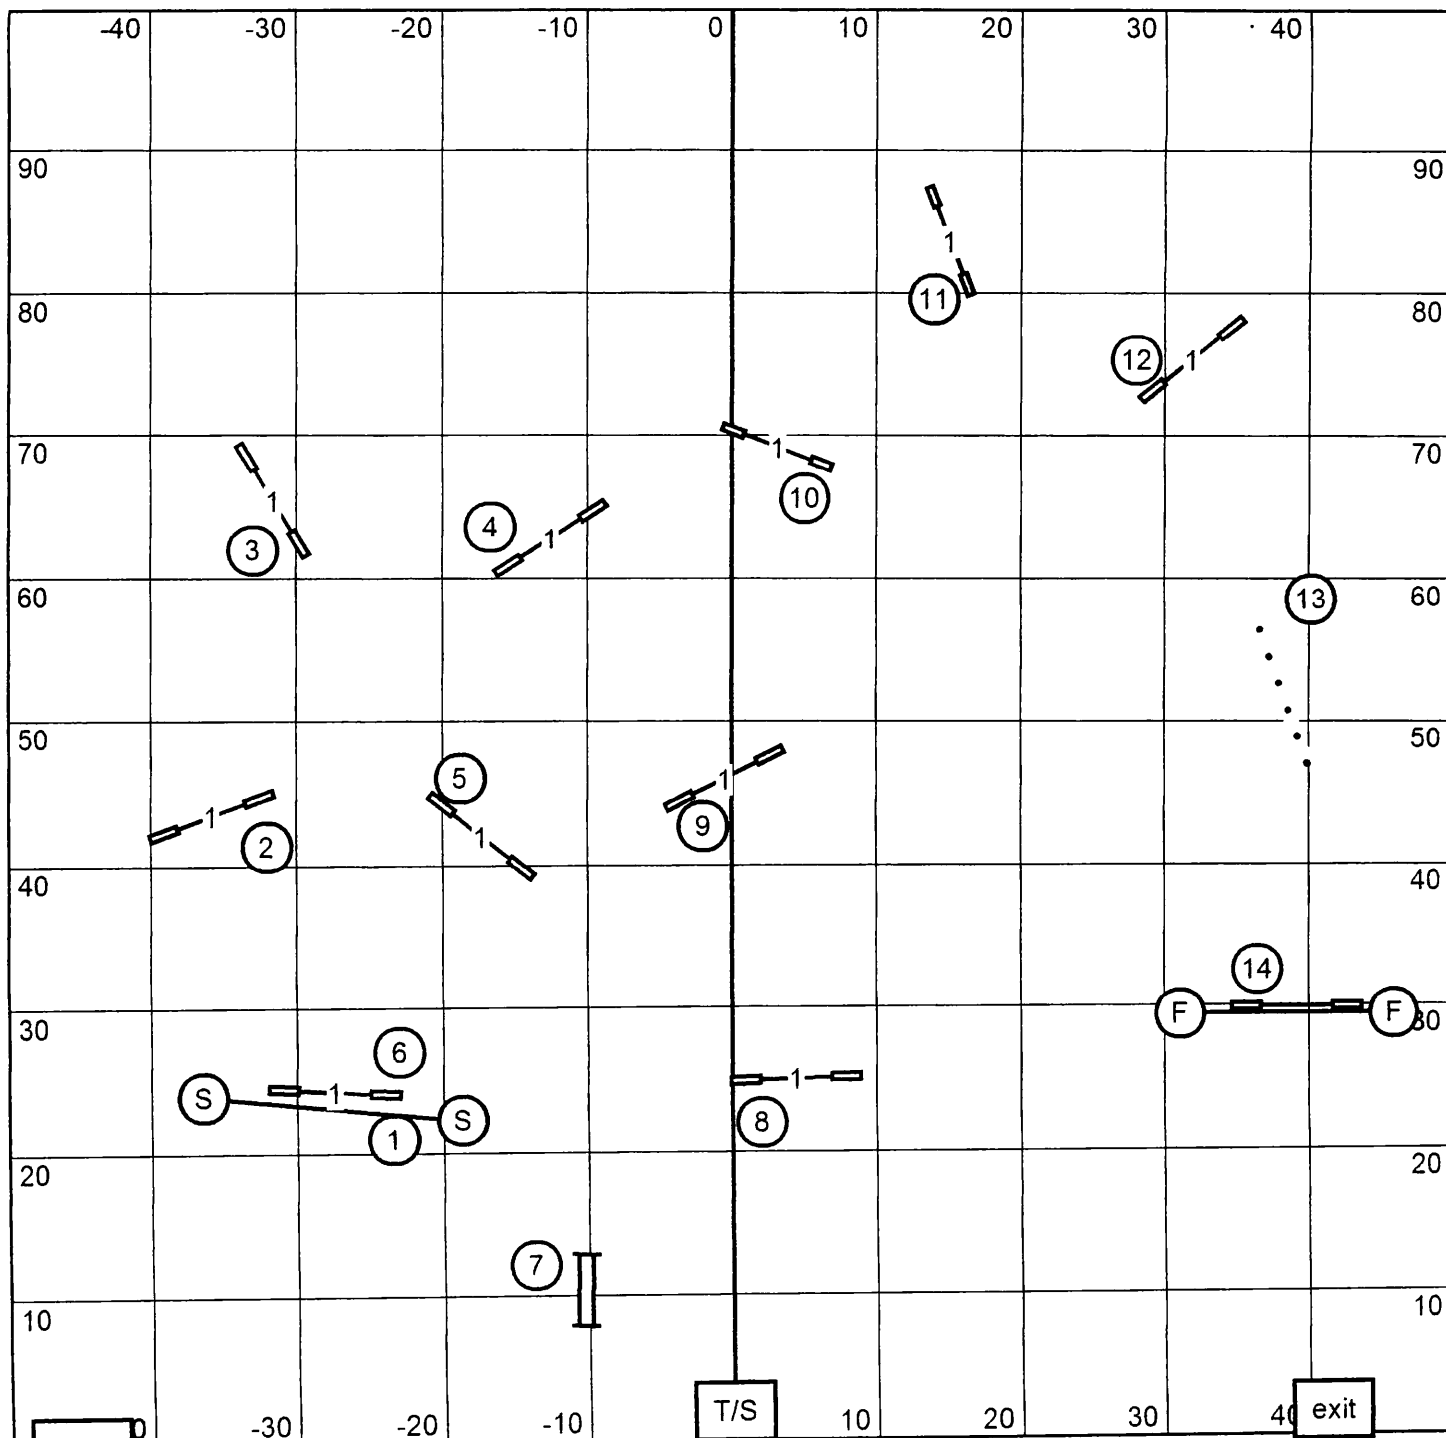

STD

Collie Club of America, Inc * 2016 National Specialty
 Kentucky Fair and Exposition Center * Wed., March 23, 2016 * Louisville, KY
 Open JWW * Mary Mullen

OPEN

JWW

NOVICE

Collie Club of America, Inc * 2016 National Specialty