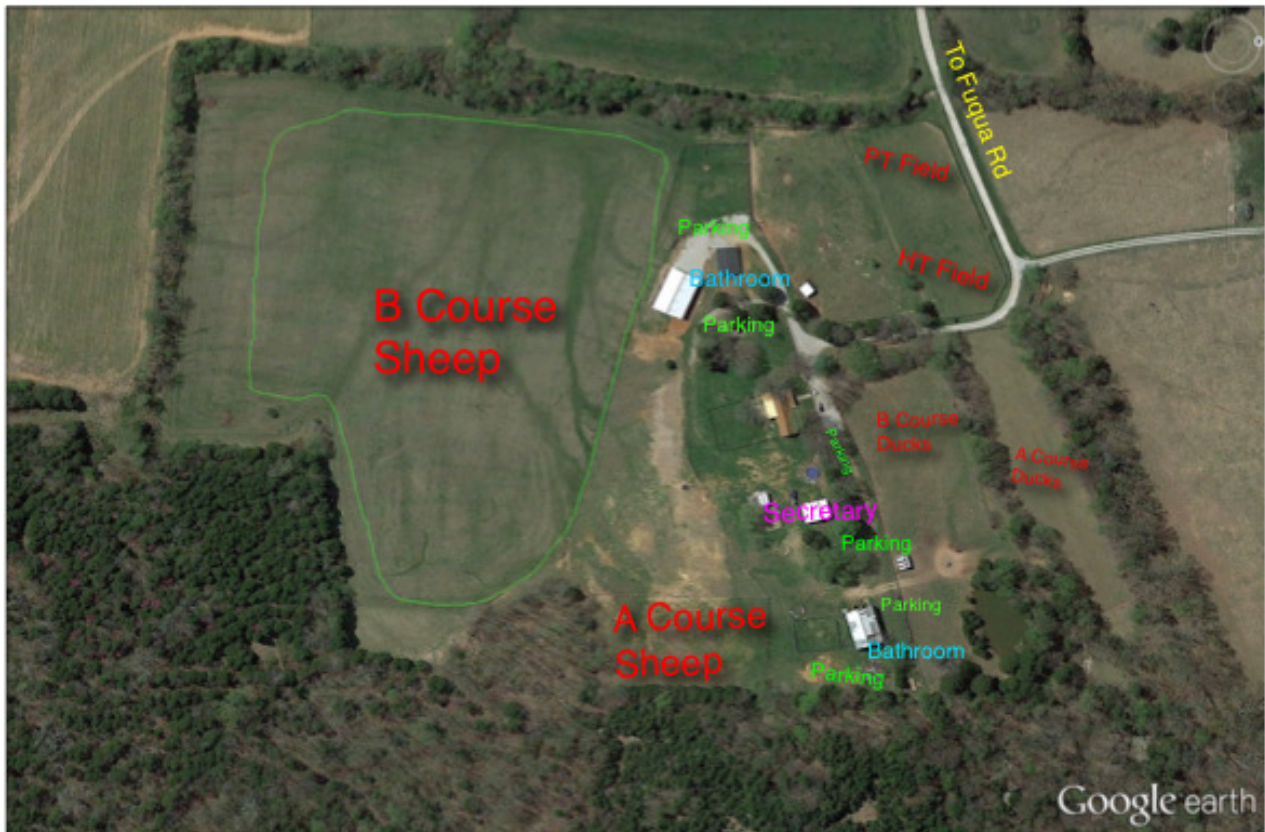

Map of Show Site

EMERGENCY INFORMATION:

Emergency Response is 911

Nearest Hospital is Greenview Regional Hospital, 1801 Ashley Cir Bowling Green, KY 270-793-1000.
(There are several emergency clinics in Bowling Green as well close to the Hotels)

Vet will be Alpine Animal Clinic, 2357 Nashville Rd. 270-781-7818 (all vet hospitals in Bowling Green take turns doing emergency calls on off hours and weekends. You contact one and you are forwarded to the facility on call.)