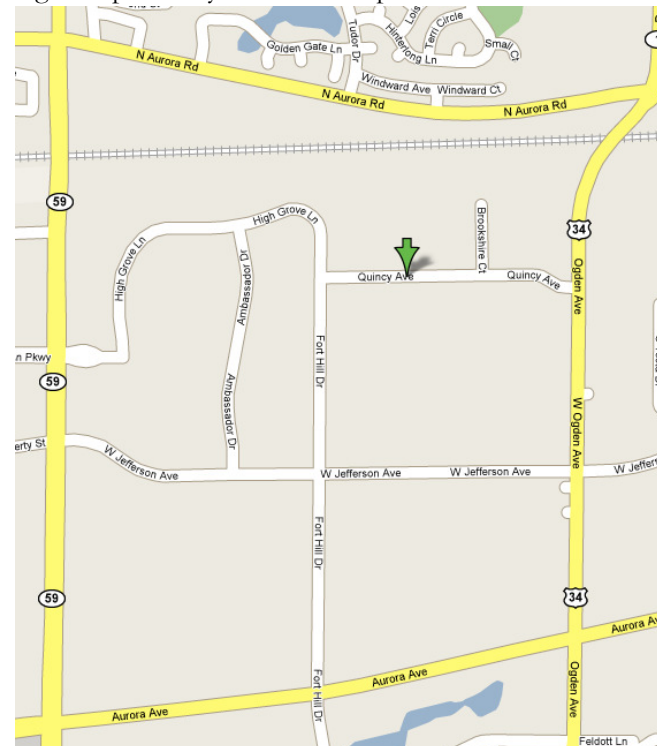

Please, exercise only your dogs in designated areas. The only designated areas are at the **back** of the building; **DO NOT USE** landscaping, the front or side of the building, or the adjacent properties to potty dogs.

TIRE: Breakaway tires will be used at this trial.

FOOD: No outside food to be brought into the trial site. Concessions are available on site, and there are restaurants in the area.

IMPORTANT: If outside food is seen brought in or if a dog is **caught eliminating** in areas other than designated areas, the exhibitor involved will be **asked to leave** per facility policy.

CRATING: Mats are required to be placed under your crates. Space will be tight so please try to conserve space as much as possible.

DIRECTIONS TO THE TRIAL SITE:

<http://www.playersindoor.com/>

From the North or South: I-294 (Tri-State Tollway) to I-88 (Ronald Reagan Memorial Tollway) WEST. Exit Route 59 SOUTH

From East or West, I-88 (Ronald Reagan Memorial Tollway).

Exit Route 59 SOUTH

THEN Route 59 South to Jefferson Ave. (This street has two names and two signs: it is Liberty Road to the right and Jefferson Ave to the LEFT). Turn LEFT on Jefferson Ave. to Fort Hill Drive. Turn LEFT on Fort Hill Drive to corner of Quincy & Fort Hill Dr.

Players Sports is on Southwest Corner of Fort Hill Drive & Quincy Ave., Naperville IL 60540.