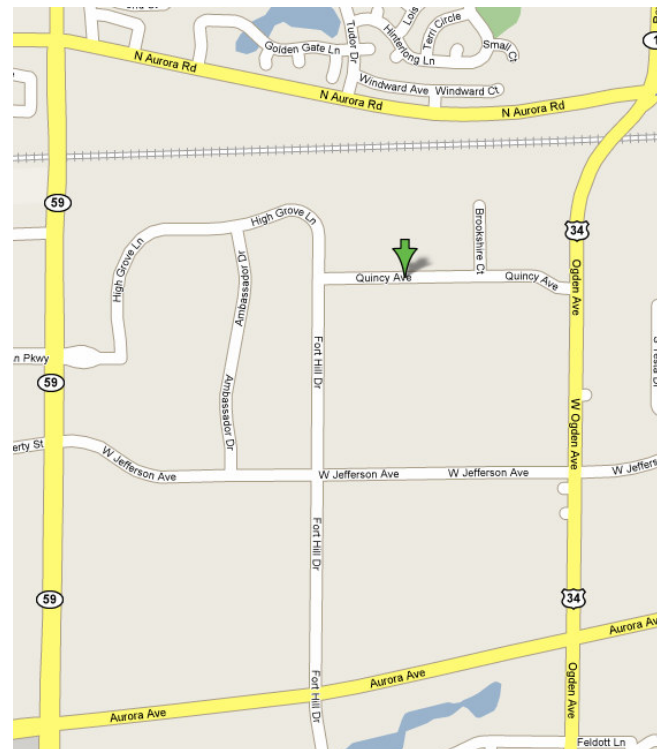

CRATING: Mats are required to be placed under your crates. Space will be tight so please try to conserve space as much as possible.

DIRECTIONS TO THE TRIAL SITE:

<http://www.playersindoor.com/>

From the North or South: I-294 (Tri-State Tollway) to I-88 (Ronald Reagan Memorial Tollway) WEST. Exit Route 59 SOUTH
From East or West, I-88 (Ronald Reagan Memorial Tollway). Exit Route 59 SOUTH

THEN Route 59 South to Jefferson Ave. (This street has two names and two signs: it is Liberty Road to the right and Jefferson Ave to the LEFT). Turn LEFT on Jefferson Ave. to Fort Hill Drive. Turn LEFT on Fort Hill Drive to corner of Quincy & Fort Hill Dr.