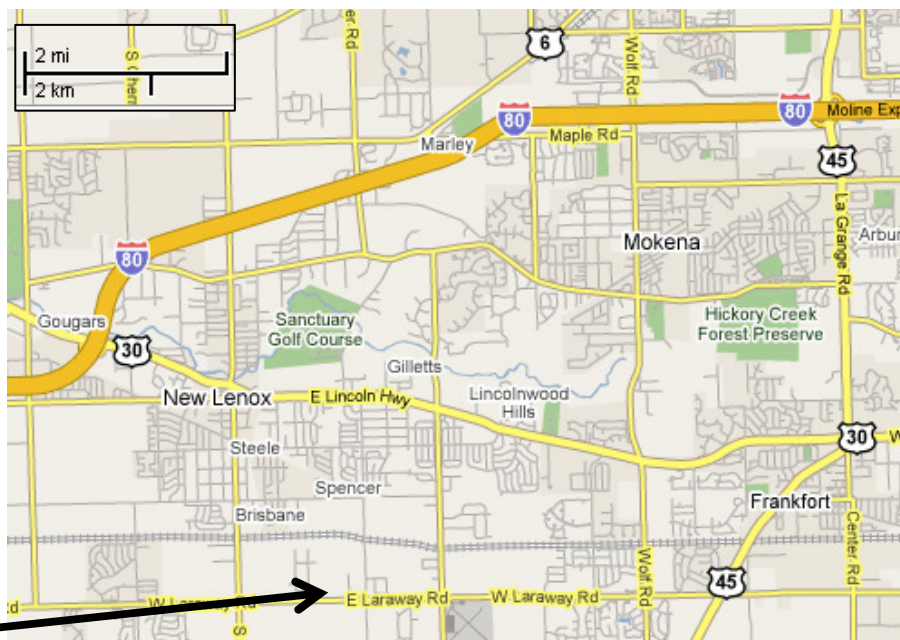

CRATING: Lots of indoor crating space is available. Mats must be used under crates.

FOOD: Food will be available for purchase on-site.

SITE INFORMATION:

Stone City Kennel Club is located approximately 4 miles west of Rt. 45, or 1 mile east of Cedar Road on Laraway Road in New Lenox.

FROM I-80 (eastbound) take Rt. 30 exit south. Go 1.5 miles and turn right onto Cedar Road. Go 2 miles and at 4-way stop sign turn left (east) onto Laraway and go 1 mile. Clubhouse is located on the North side of the road.

FROM I-80 (westbound) take Rt 45 exit south. Go 5.6 miles and turn right onto Laraway Road and go approximately 4 miles west. Clubhouse will be on your right.

Exhibitors and spectators are expected to keep the grounds clean. Handlers who do not clean up after their dogs will be dismissed from the trial with no monies refunded.