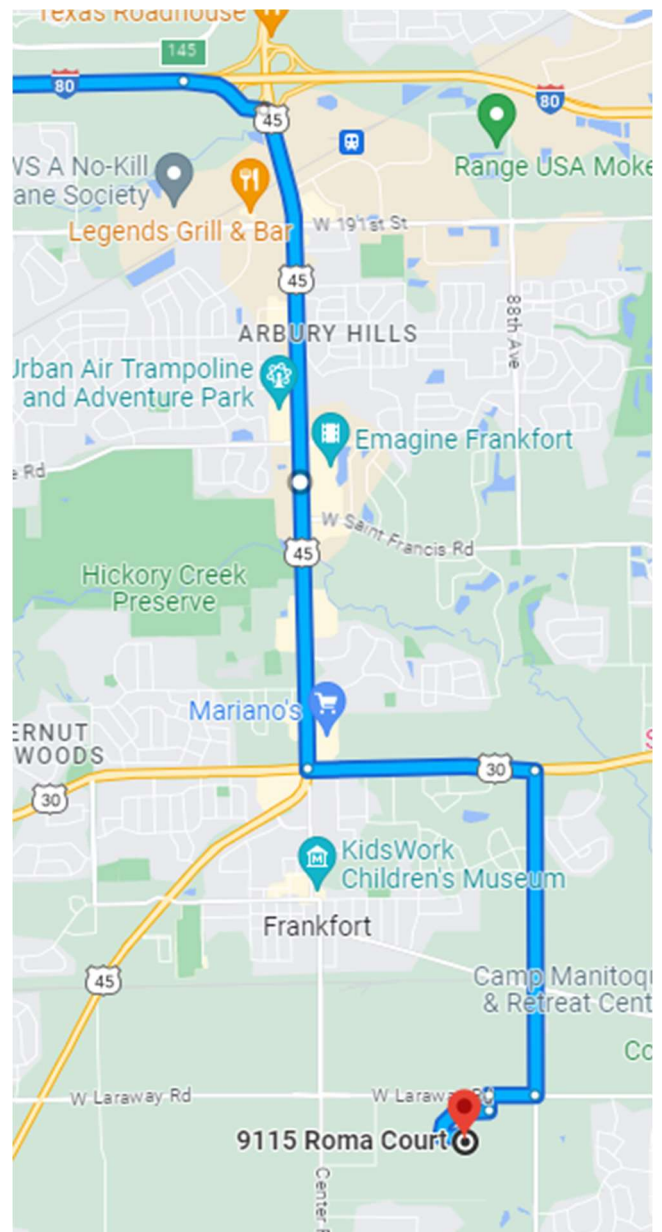

DIRECTIONS TO THE TRIAL SITE:

Roma Sports Club
9115 Roma Ct
Frankfort, IL 60423

<https://www.romasportsclub.com/>

From I-80: Exit 145 south US-45 / LaGrange Road
Head south about 2 miles to US-30. Turn left (East) on US-30
In 1.1 mile turn right (South) on 88th Ave / S. Pfeiffer Rd
In 1.5 miles turn right (West) on W. Laraway Rd
In 0.2 miles turn left (South) on S. Commerce Pkwy
Then turn right (West) on W. Fey Dr.
Follow for 0.3 mile and turn left on Roma Ct. Show site is on the right.