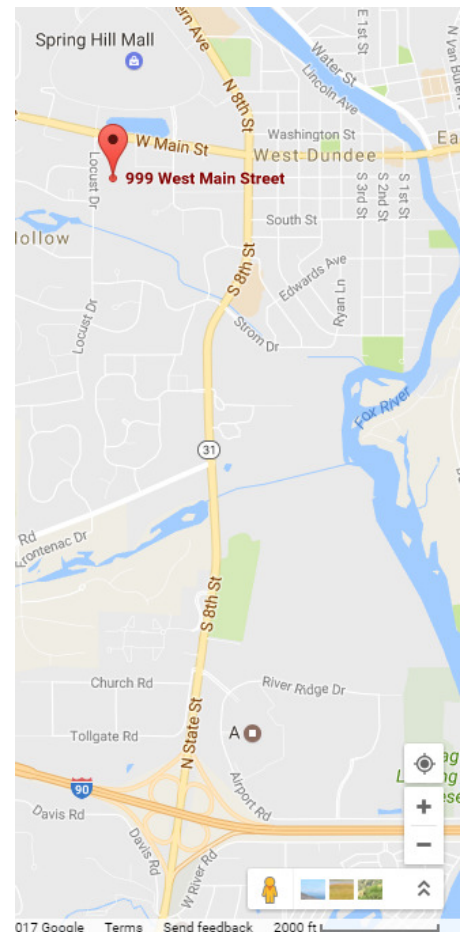

CRATING: Mats are required to be placed under your crates. Space will be tight so please try to conserve space as much as possible.

DIRECTIONS TO THE TRIAL SITE:

From I-90 East or West: Exit onto IL-31 N / 8th St / N State St (North).

Turn left on W. Main St. then turn left at the light on Locust Dr. and into the Lifezone parking lot.

Lifezone 360 is on Southeast Corner of Main St and Locust Dr in West Dundee, IL.

Judging Schedule

Glenbard All Breed Obedience Club AKC Agility Trial June 3 – 4, 2017