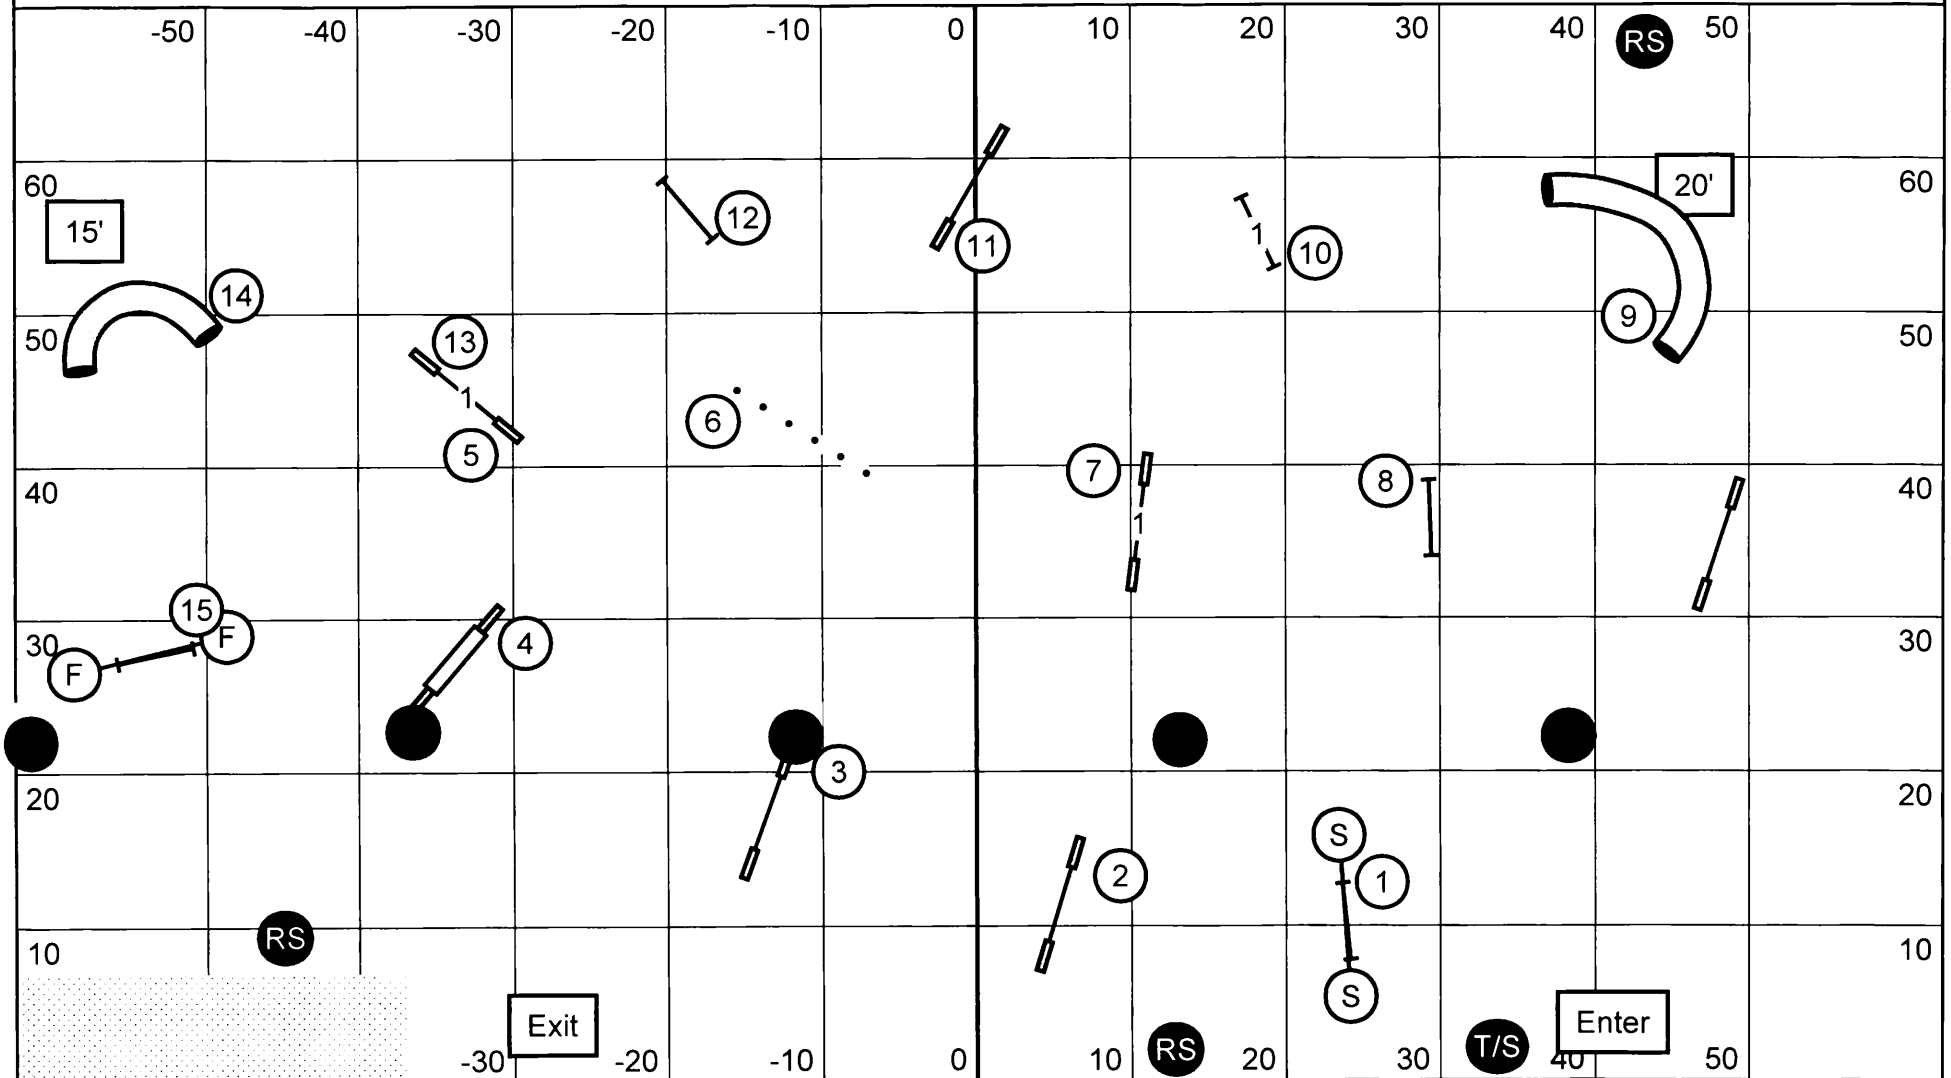

Indoors on Mats/Huntley, IL  
Judge: Laura A. English

Please enter when the dog prior to you is at #18.

Smack Dab Agility Club of Warrenville, Inc.  
Novice JWW

Saturday/March 3, 2012

Indoors on Mats/Huntley, IL  
Judge: Laura A. English

Please enter when the dog prior to you is at #12.

Smack Dab Agility Club of Warrenville, Inc.  
Open JWW

Saturday/March 3, 2012

Indoors on Mats/Huntley, IL  
Judge: Laura A. English

Please enter when the dog prior to you is at #12.