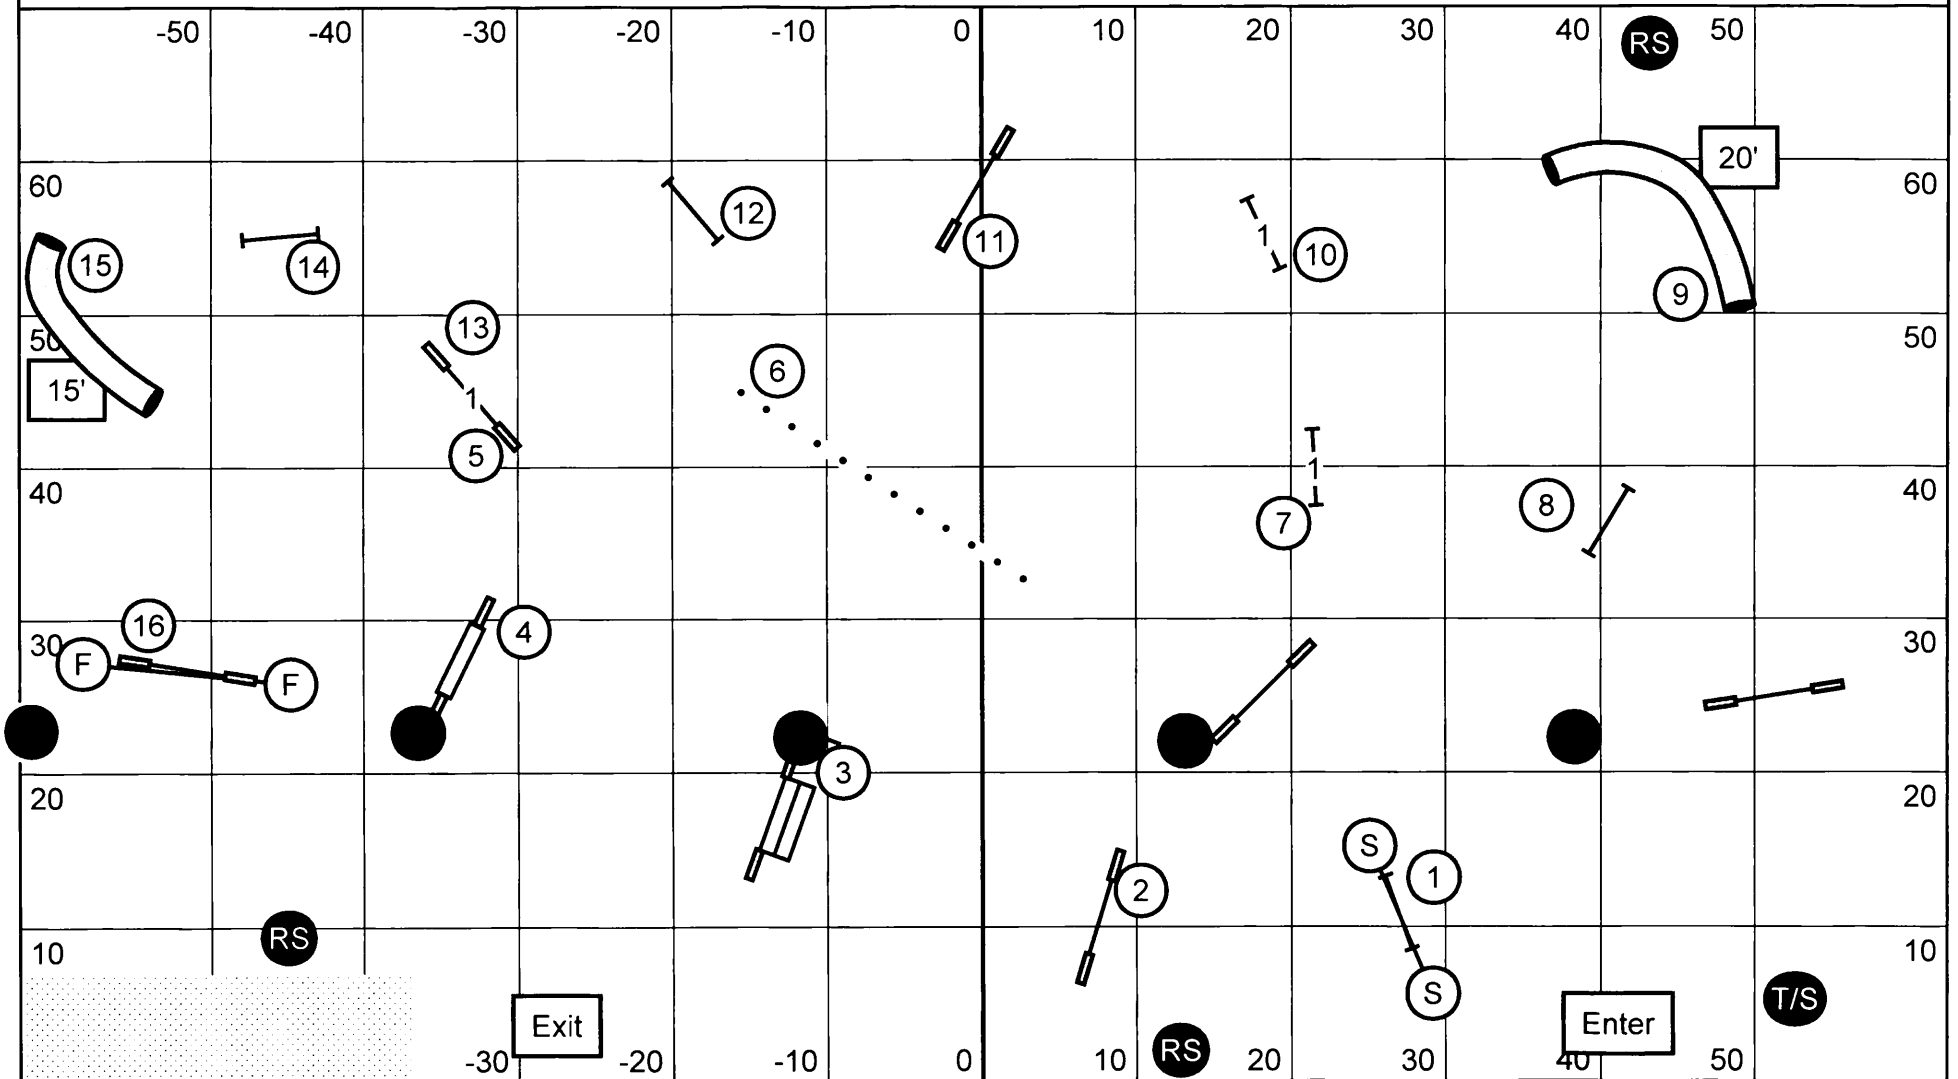

Indoors on Mats/Huntley, IL  
Judge: Laura A. English

Please enter when the dog prior to you is at #18.

Smack Dab Agility Club of Warrenville, Inc.  
Novice JWW

Saturday/March 3, 2012

Indoors on Mats/Huntley, IL  
Judge: Laura A. English

Please enter when the dog prior to you is at #12.

Smack Dab Agility Club of Warrenville, Inc.  
Open JWW

Saturday/March 3, 2012

Indoors on Mats/Huntley, IL  
Judge: Laura A. English

Please enter when the dog prior to you is at #12.