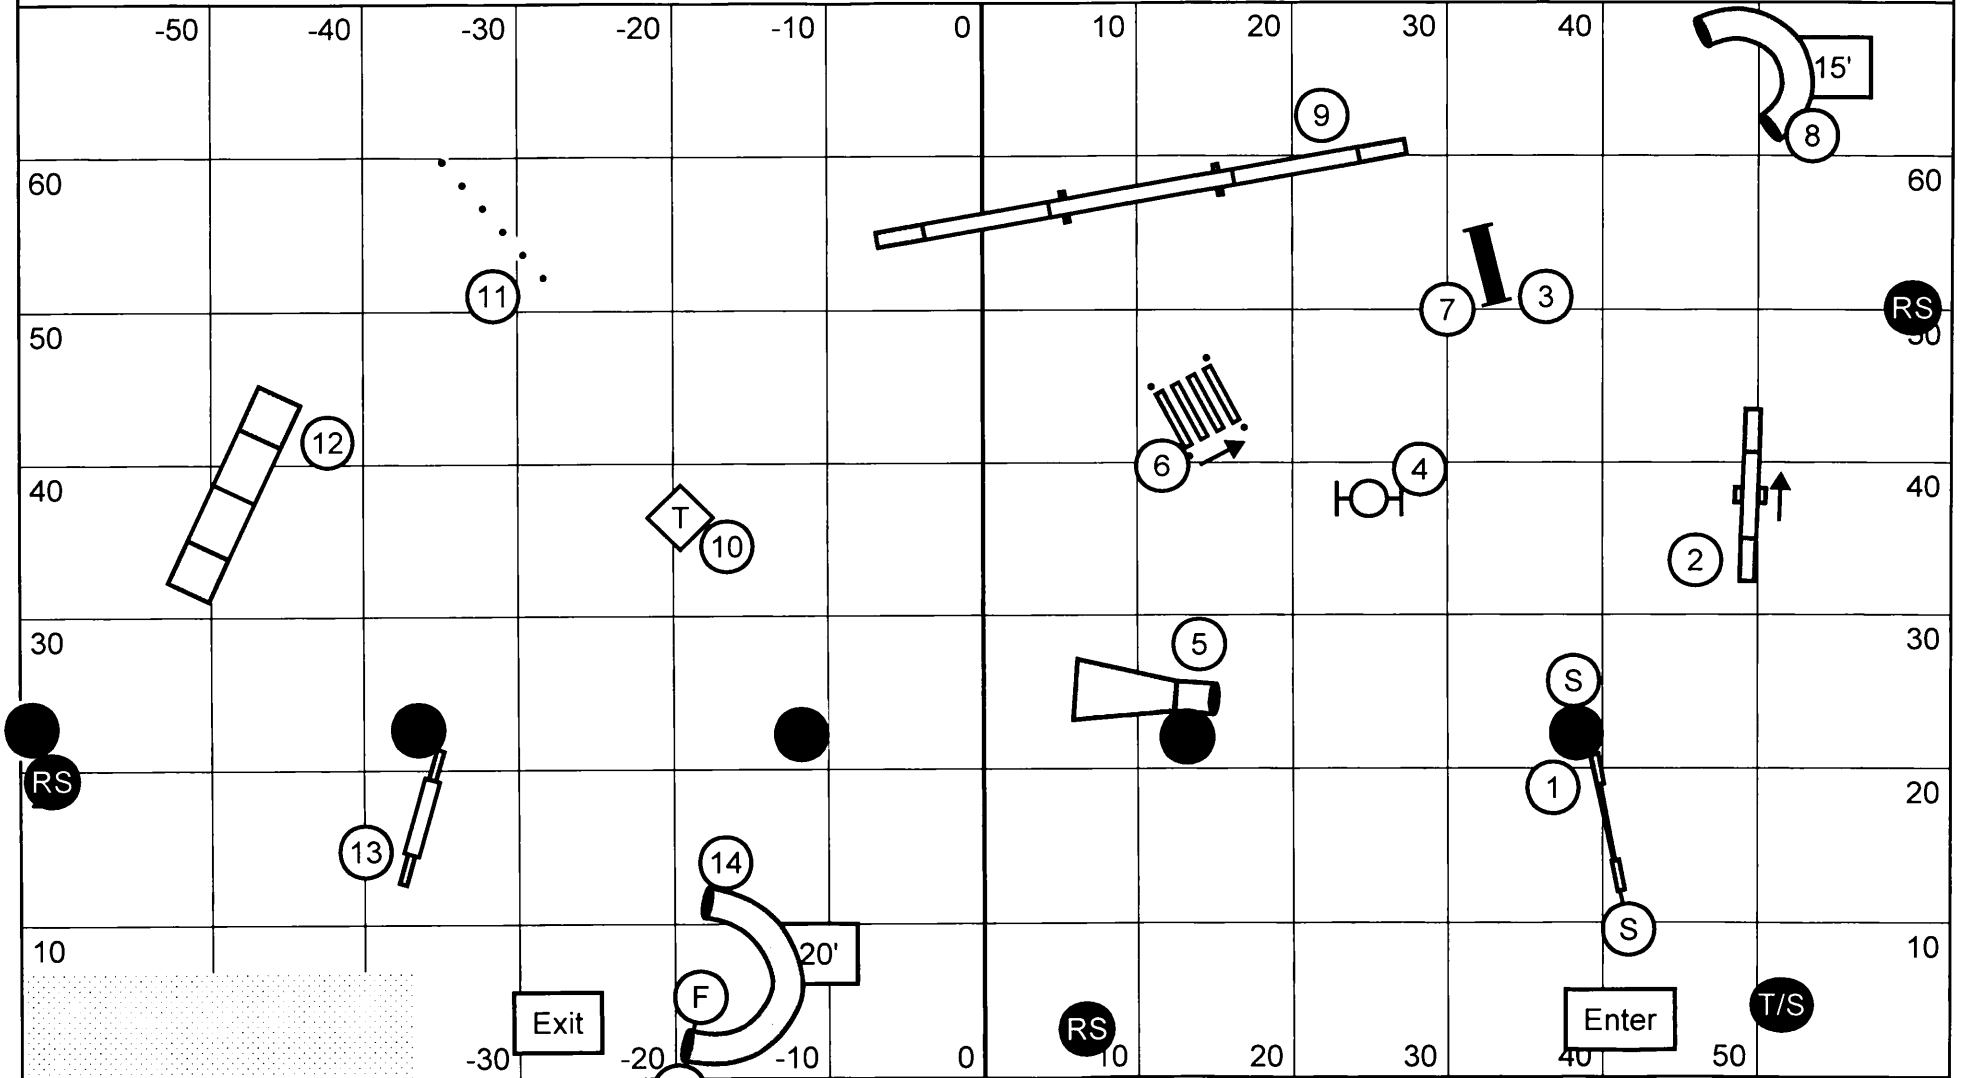

Smack Dab Agility Club of Warrenville, Inc.  
Novice Standard

Saturday/March 3, 2012

Indoors on Mats/Huntley, IL  
Judge: Laura A. English

Please enter when the dog prior to you is at #12 Aframe.

Smack Dab Agility Club of Warrenville, Inc.  
Open Standard

Saturday/March 3, 2012

Indoors on Mats/Huntley, IL  
Judge: Laura A. English

Please enter when the dog prior to you is at #15.

Smack Dab Agility Club of Warrenville, Inc.  
Excellent Standard

Saturday/March 3, 2012