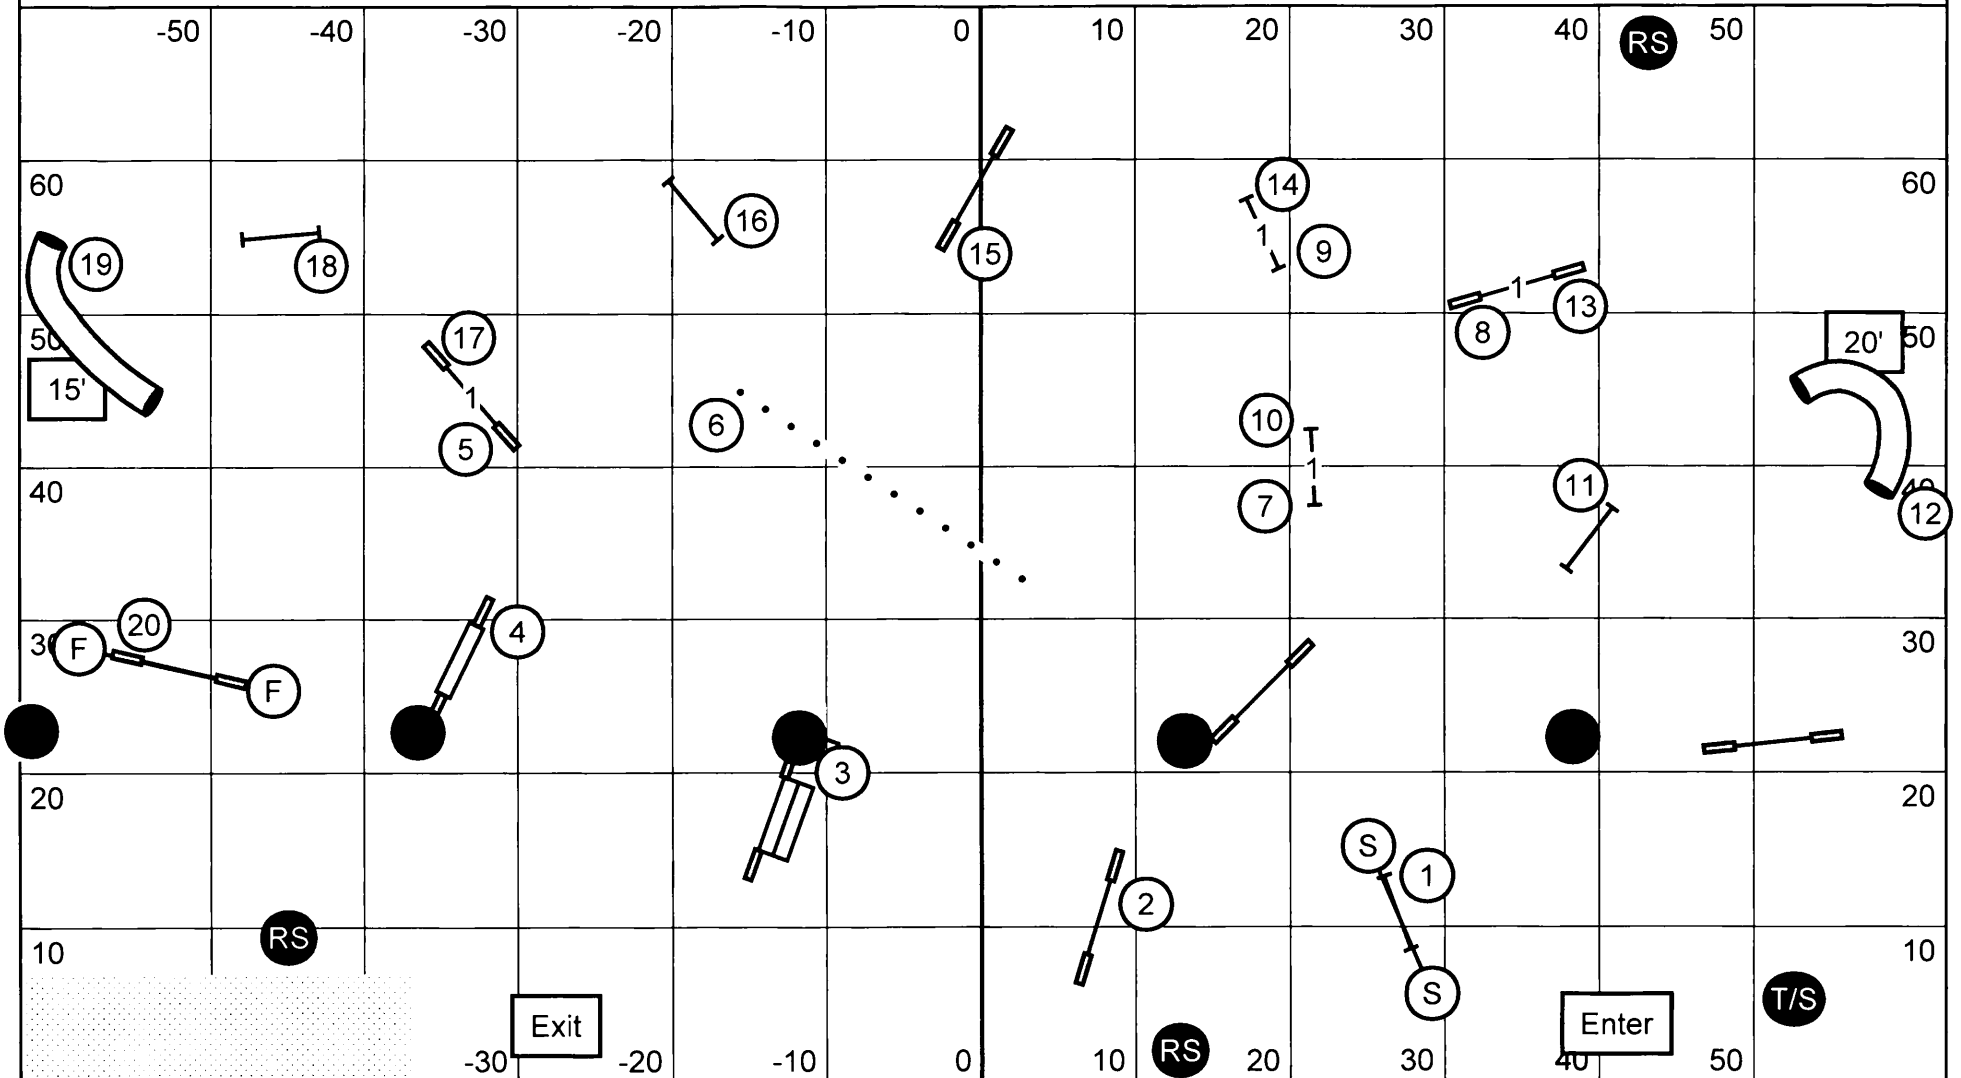

Smack Dab Agility Club of Warrenville, Inc.
Excellent JWW

Saturday/March 3, 2012

Indoors on Mats/Huntley, IL
Judge: Laura A. English

Please enter when the dog prior to you is at #15.