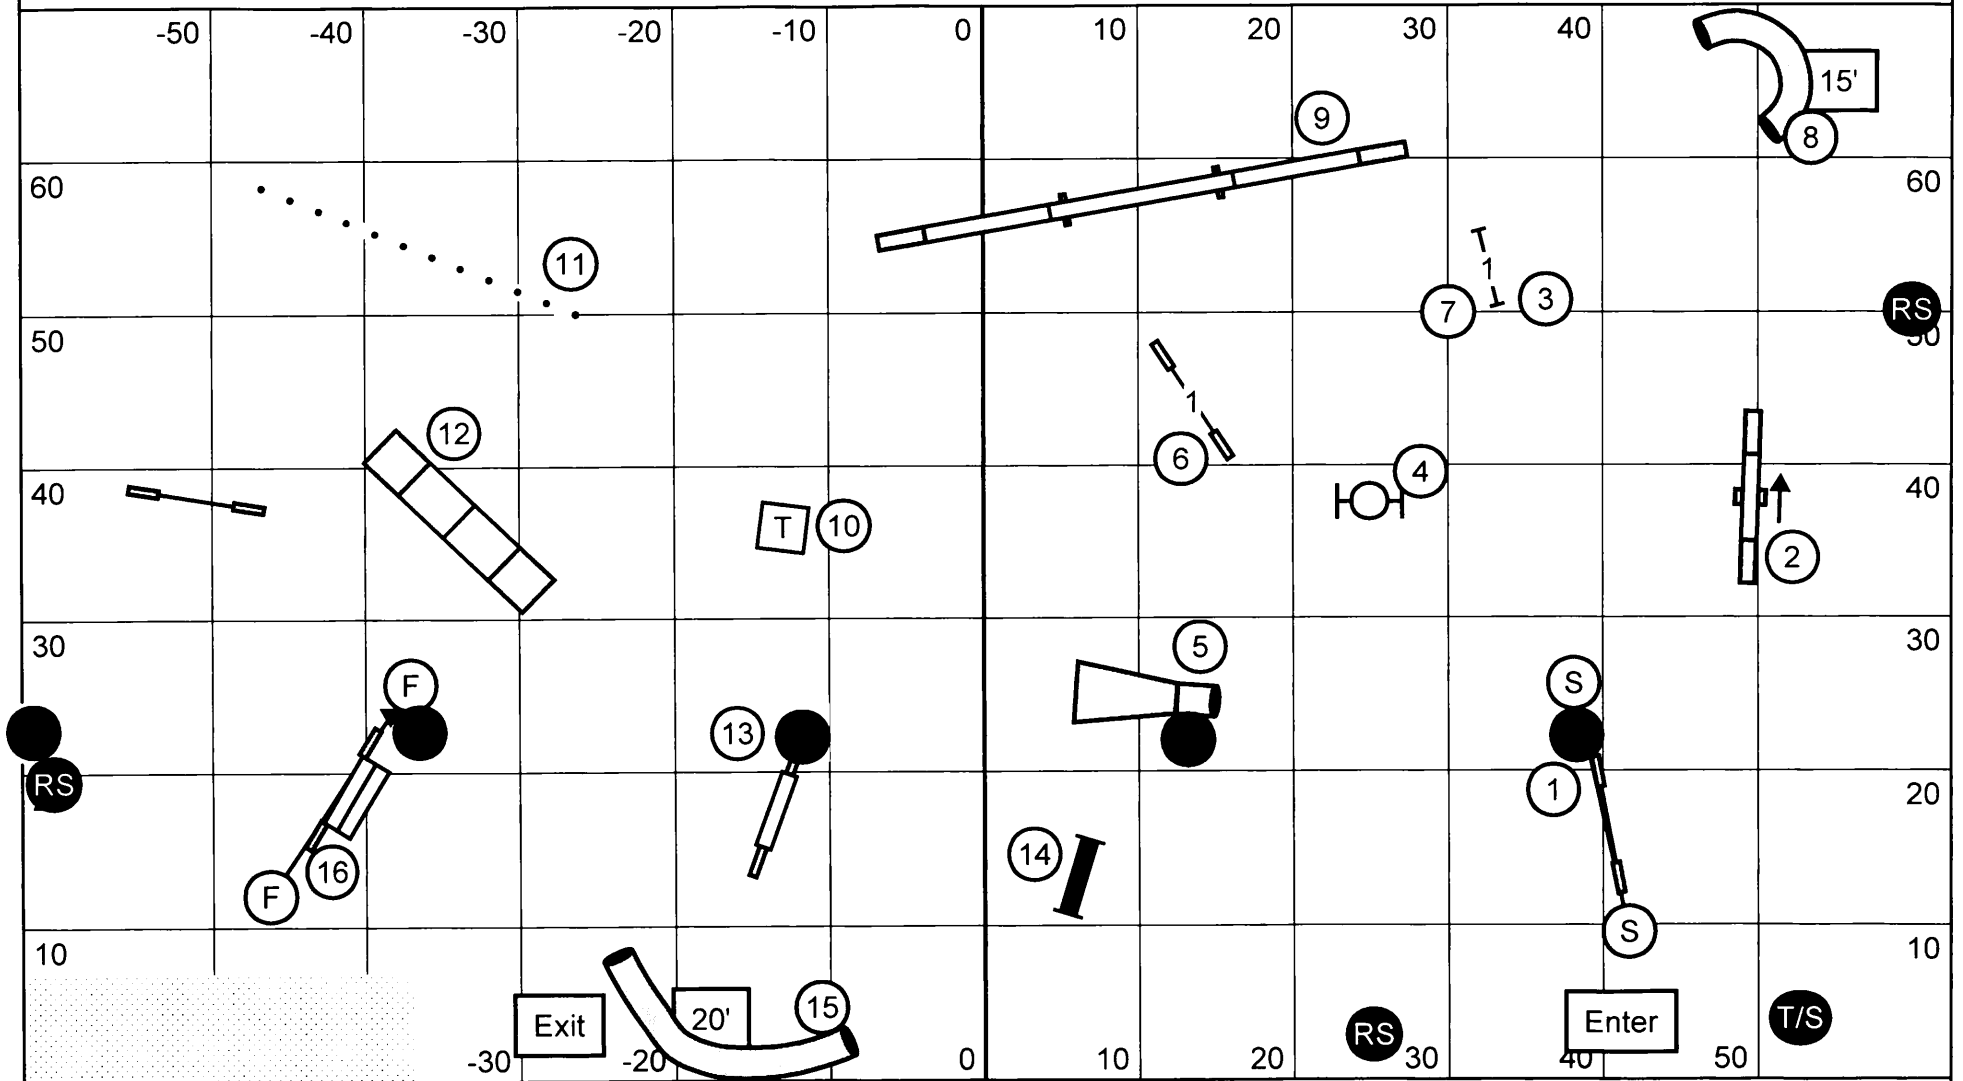

Smack Dab Agility Club of Warrenville, Inc.  
Novice Standard

Saturday/March 3, 2012

Indoors on Mats/Huntley, IL  
Judge: Laura A. English

Please enter when the dog prior to you is at #12 Aframe.

Smack Dab Agility Club of Warrenville, Inc.  
Open Standard

Saturday/March 3, 2012

Indoors on Mats/Huntley, IL  
Judge: Laura A. English

Please enter when the dog prior to you is at #15.

Smack Dab Agility Club of Warrenville, Inc.  
Excellent Standard

Saturday/March 3, 2012

Indoors on Mats/Huntley, IL  
Judge: Laura A. English

Please enter when the dog prior to you is at #18.

Smack Dab Agility Club of Warrenville, Inc.  
Novice JWW

Saturday/March 3, 2012

Indoors on Mats/Huntley, IL  
Judge: Laura A. English