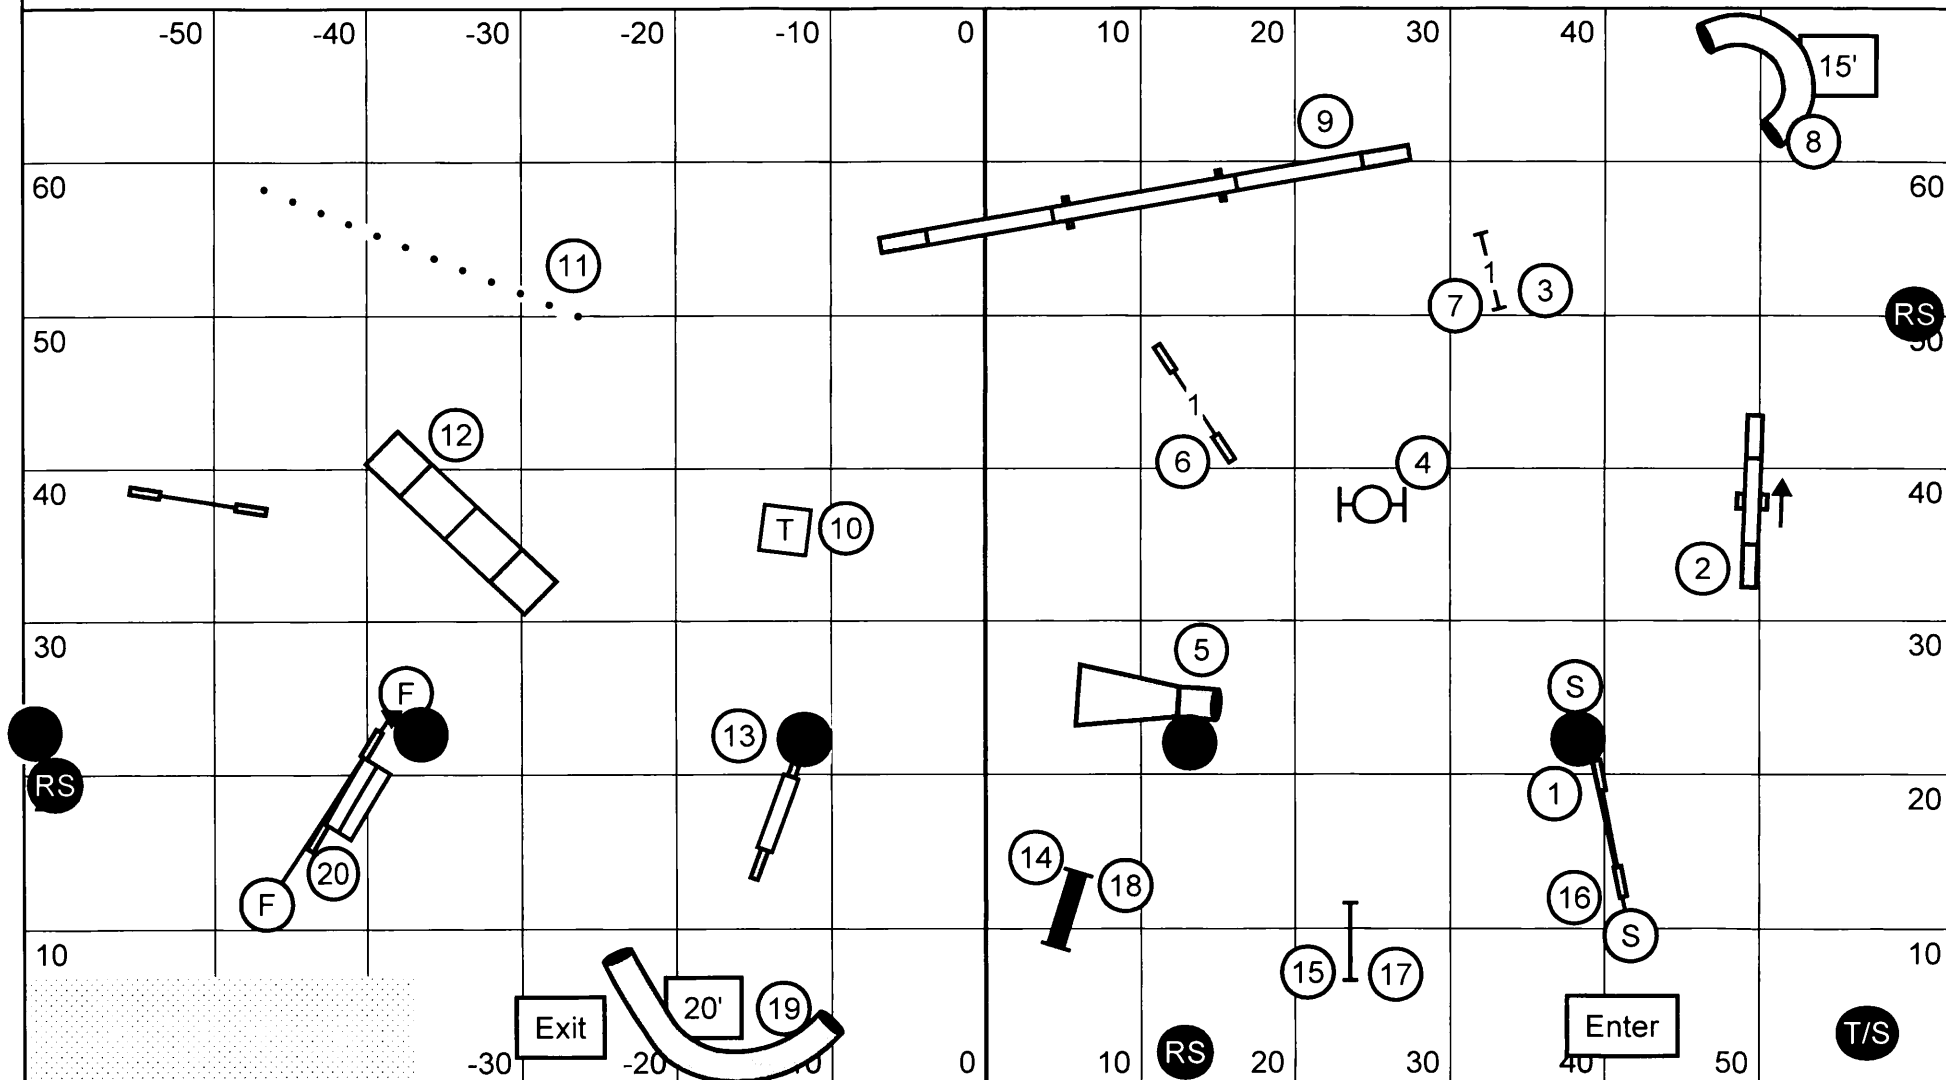

Smack Dab Agility Club of Warrenville, Inc.
Excellent Standard

Saturday/March 3, 2012

Indoors on Mats/Huntley, IL
Judge: Laura A. English

Please enter when the dog prior to you is at #18.