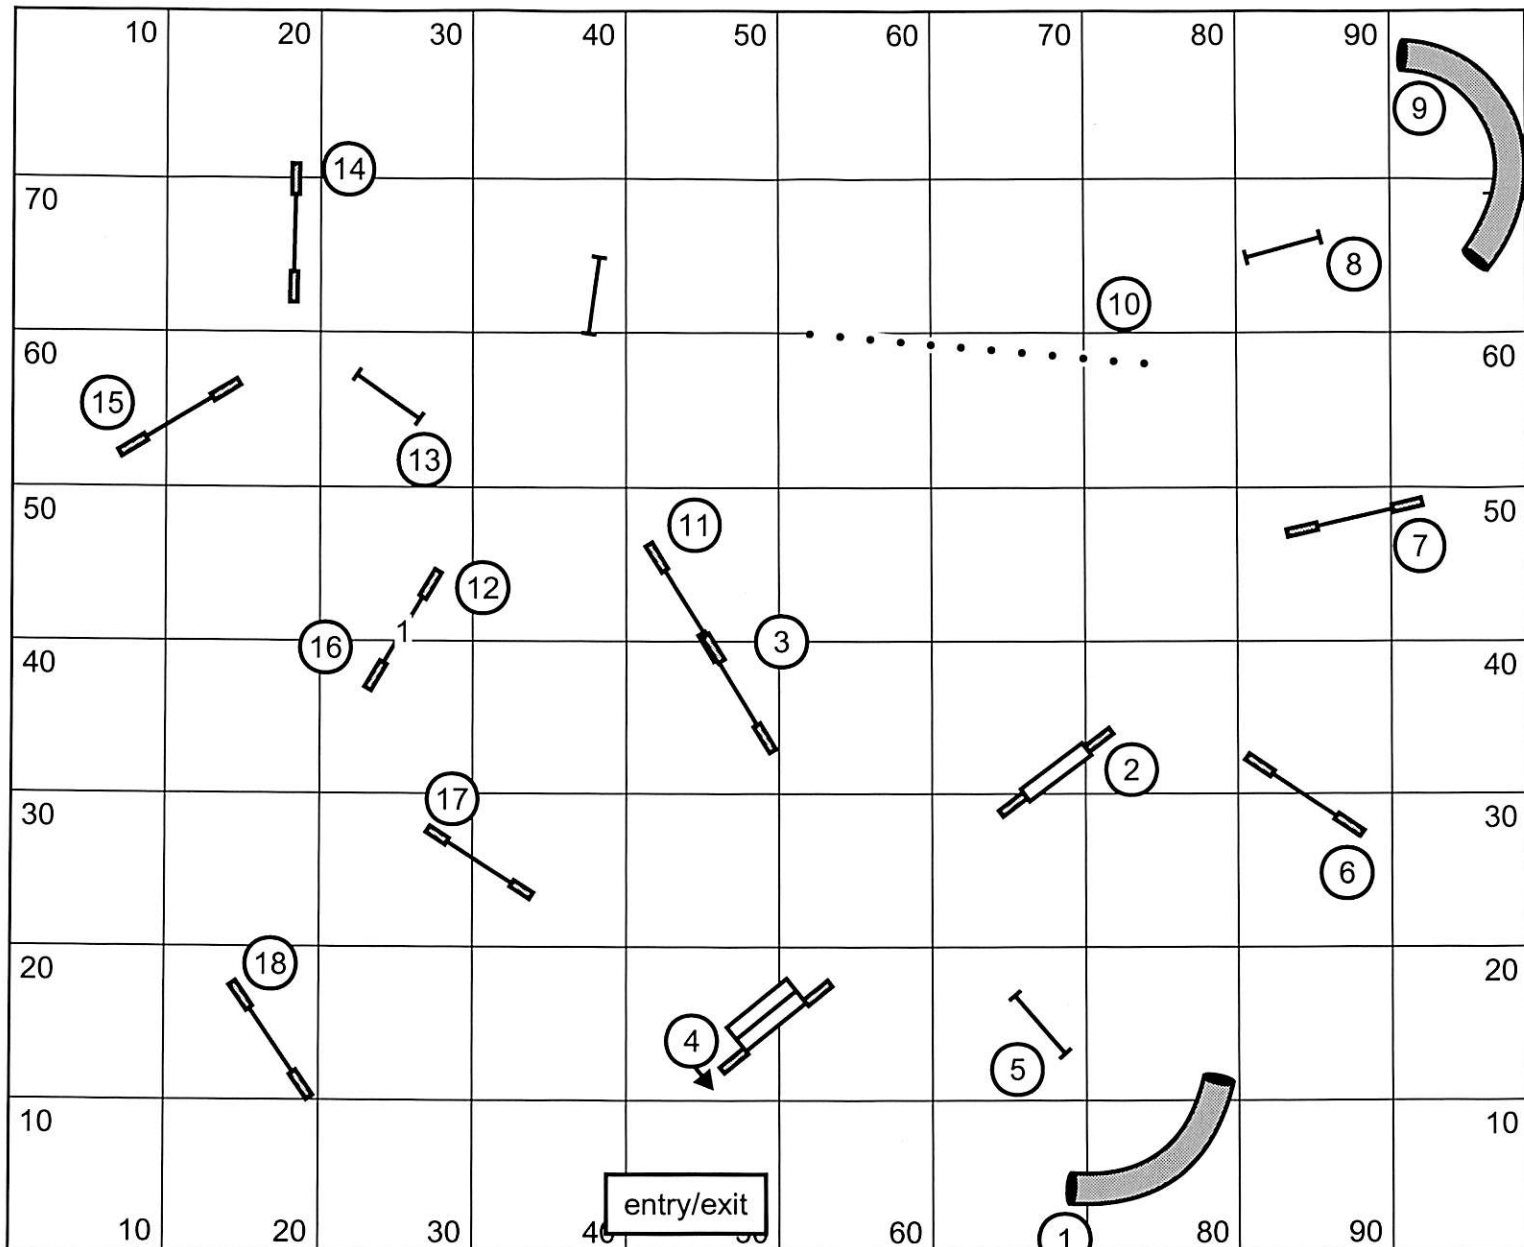

Smack Dabs Agility Club of Warrenville
Ledges Horse Arena, Roscoe, IL
EXCELLENT JWW
Saturday, March 4, 2011
Rhonda Crane, judge

(T) (S)