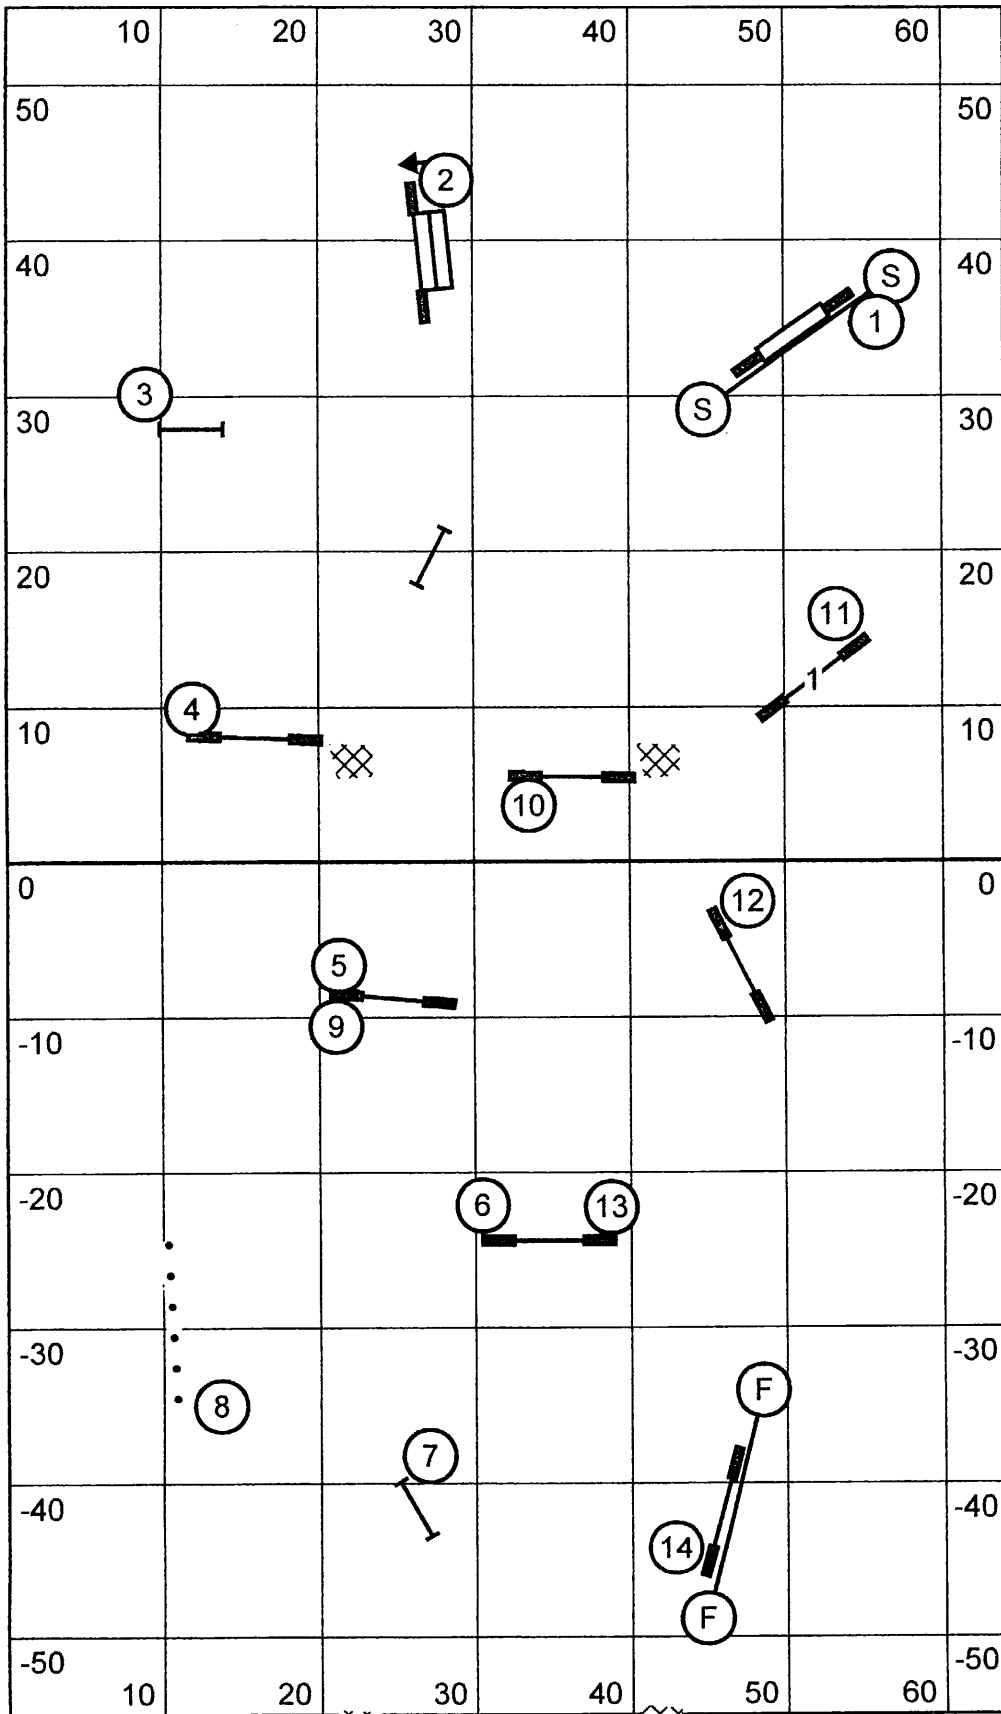

Rand Park D.T.C.
 Novice Standard 10/16/11
 judge Tom Woepse

Rand Park D.T.C.
 Open Standard 10/16/11
 judge Tom Woepse

Rand Park D.T.C.
 Novice J.W.W. 10/16/11
 judge Tom Woepse

Rand Park D.T.C.
 Open J.W.W. 10/16/11
 judge Tom Woepse

send 8-5

Rand Park D.T.C.
 Novice FAST 10/16/11
 judge Tom Woepse

send 8-5-2

Rand Park D.T.C.
 Open FAST 10/16/11
 judge Tom Woepse