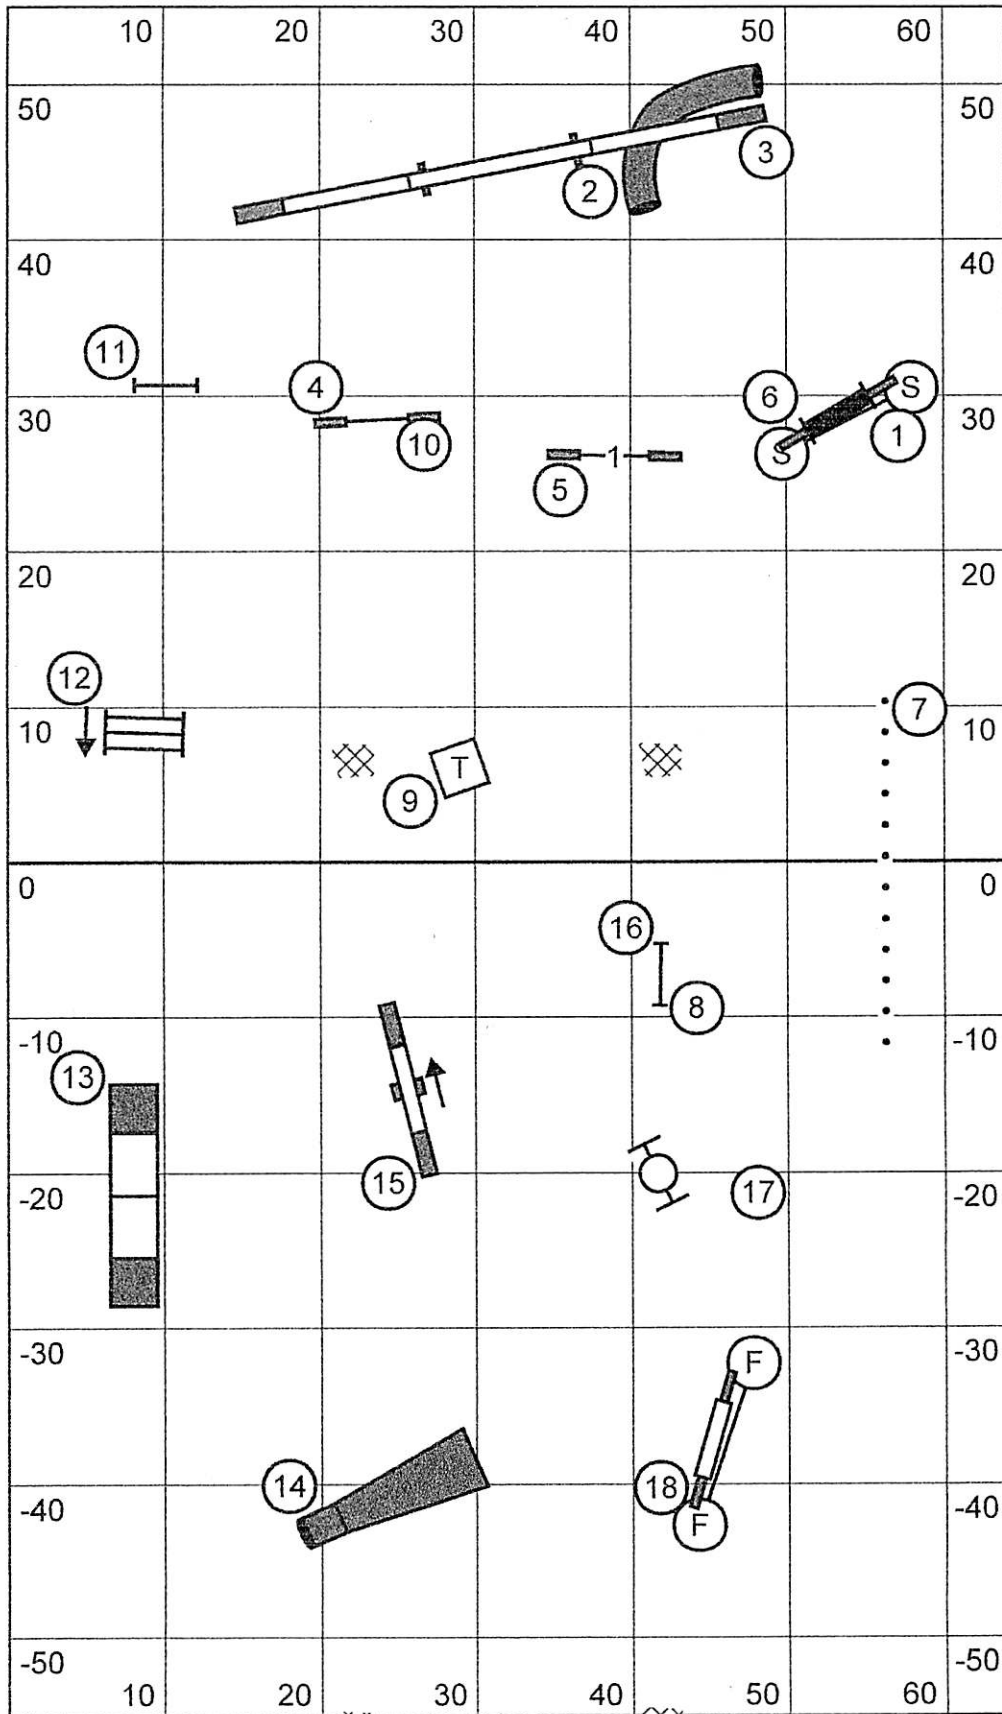

Rand Park D.T.C.
 Novice Standard 10/16/11
 judge Tom Woepse

Rand Park D.T.C.
 Open Standard 10/16/11
 judge Tom Woepse

Rand Park D.T.C.
 Novice J.W.W. 10/16/11
 judge Tom Woepse

Rand Park D.T.C.
 Open J.W.W. 10/16/11
 judge Tom Woepse

send 8-5

Rand Park D.T.C.
 Novice FAST 10/16/11
 judge Tom Woepse

send 8-5-2

Rand Park D.T.C.
 Open FAST 10/16/11
 judge Tom Woepse