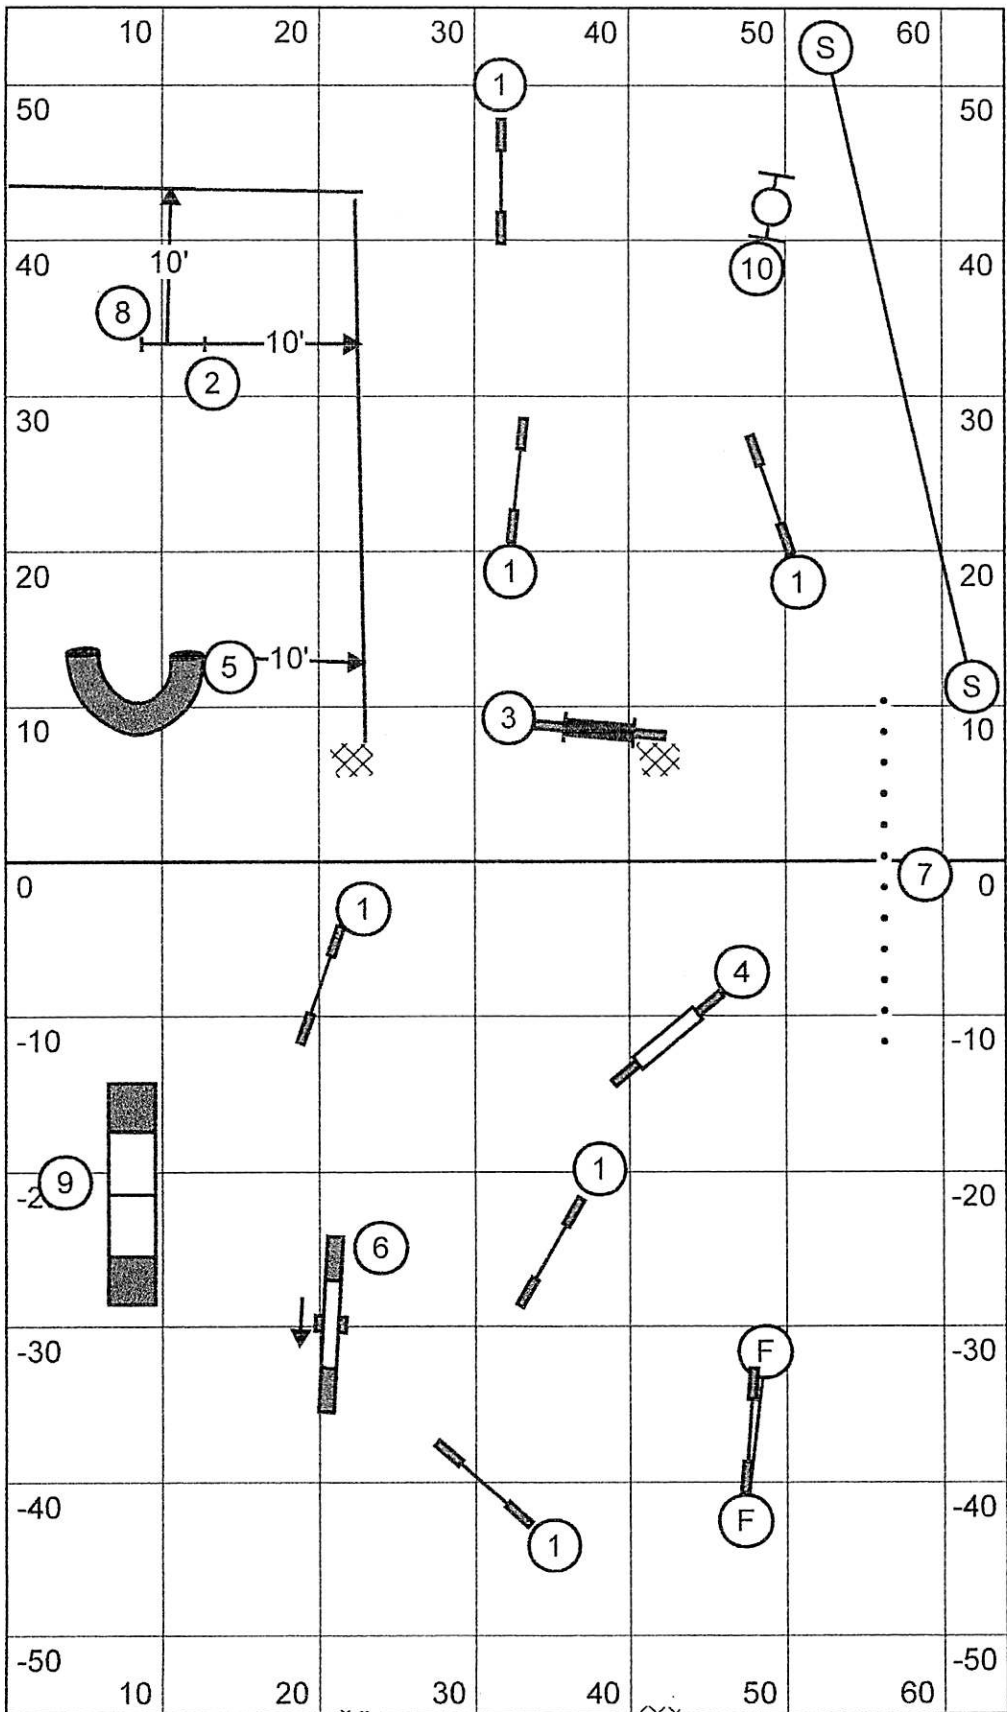

Rand Park D.T.C.
 Novice Standard 10/16/11
 judge Tom Woepse

Rand Park D.T.C.
 Open Standard 10/16/11
 judge Tom Woepse

Rand Park D.T.C.
 Novice J.W.W. 10/16/11
 judge Tom Woepse

Rand Park D.T.C.
 Open J.W.W. 10/16/11
 judge Tom Woepse

send 8-5

Rand Park D.T.C.
 Novice FAST 10/16/11
 judge Tom Woepse

send 8-5-2

Rand Park D.T.C.
 Open FAST 10/16/11
 judge Tom Woepse