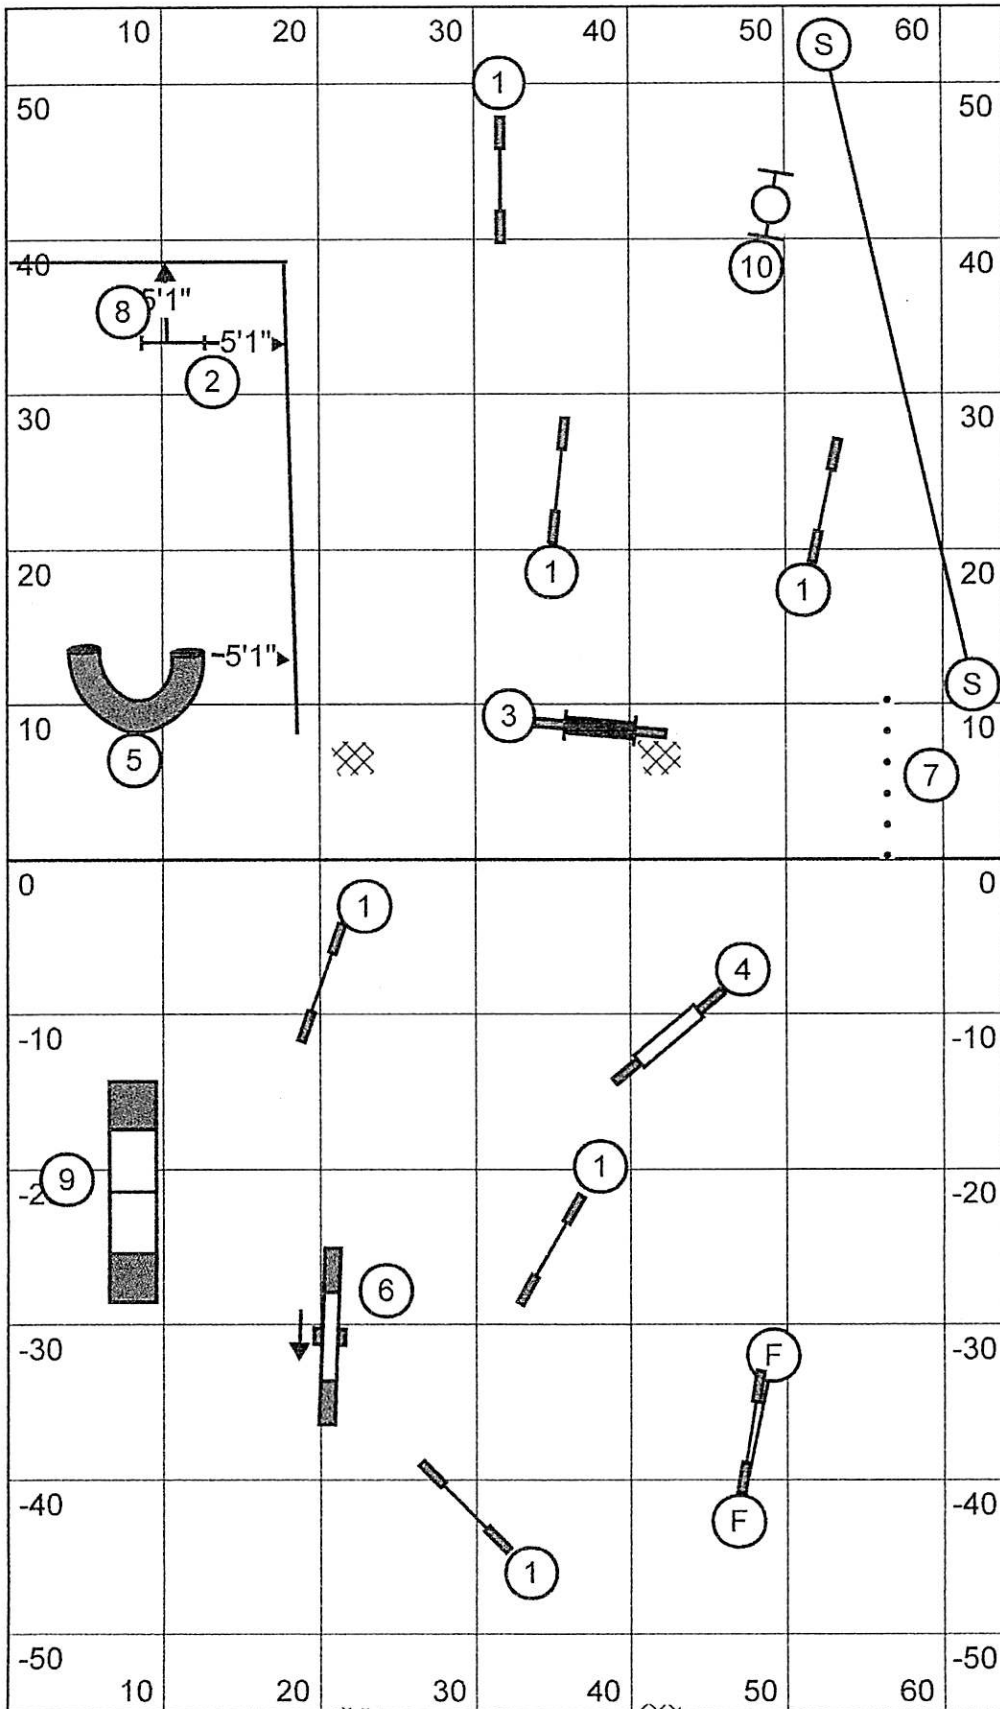

Rand Park D.T.C.
 Novice Standard 10/16/11
 judge Tom Woepse

Rand Park D.T.C.
 Open Standard 10/16/11
 judge Tom Woepse

Rand Park D.T.C.
 Novice J.W.W. 10/16/11
 judge Tom Woepse

Rand Park D.T.C.
 Open J.W.W. 10/16/11
 judge Tom Woepse

send 8-5

Rand Park D.T.C.
 Novice FAST 10/16/11
 judge Tom Woepse

send 8-5-2

Rand Park D.T.C.
 Open FAST 10/16/11
 judge Tom Woepse