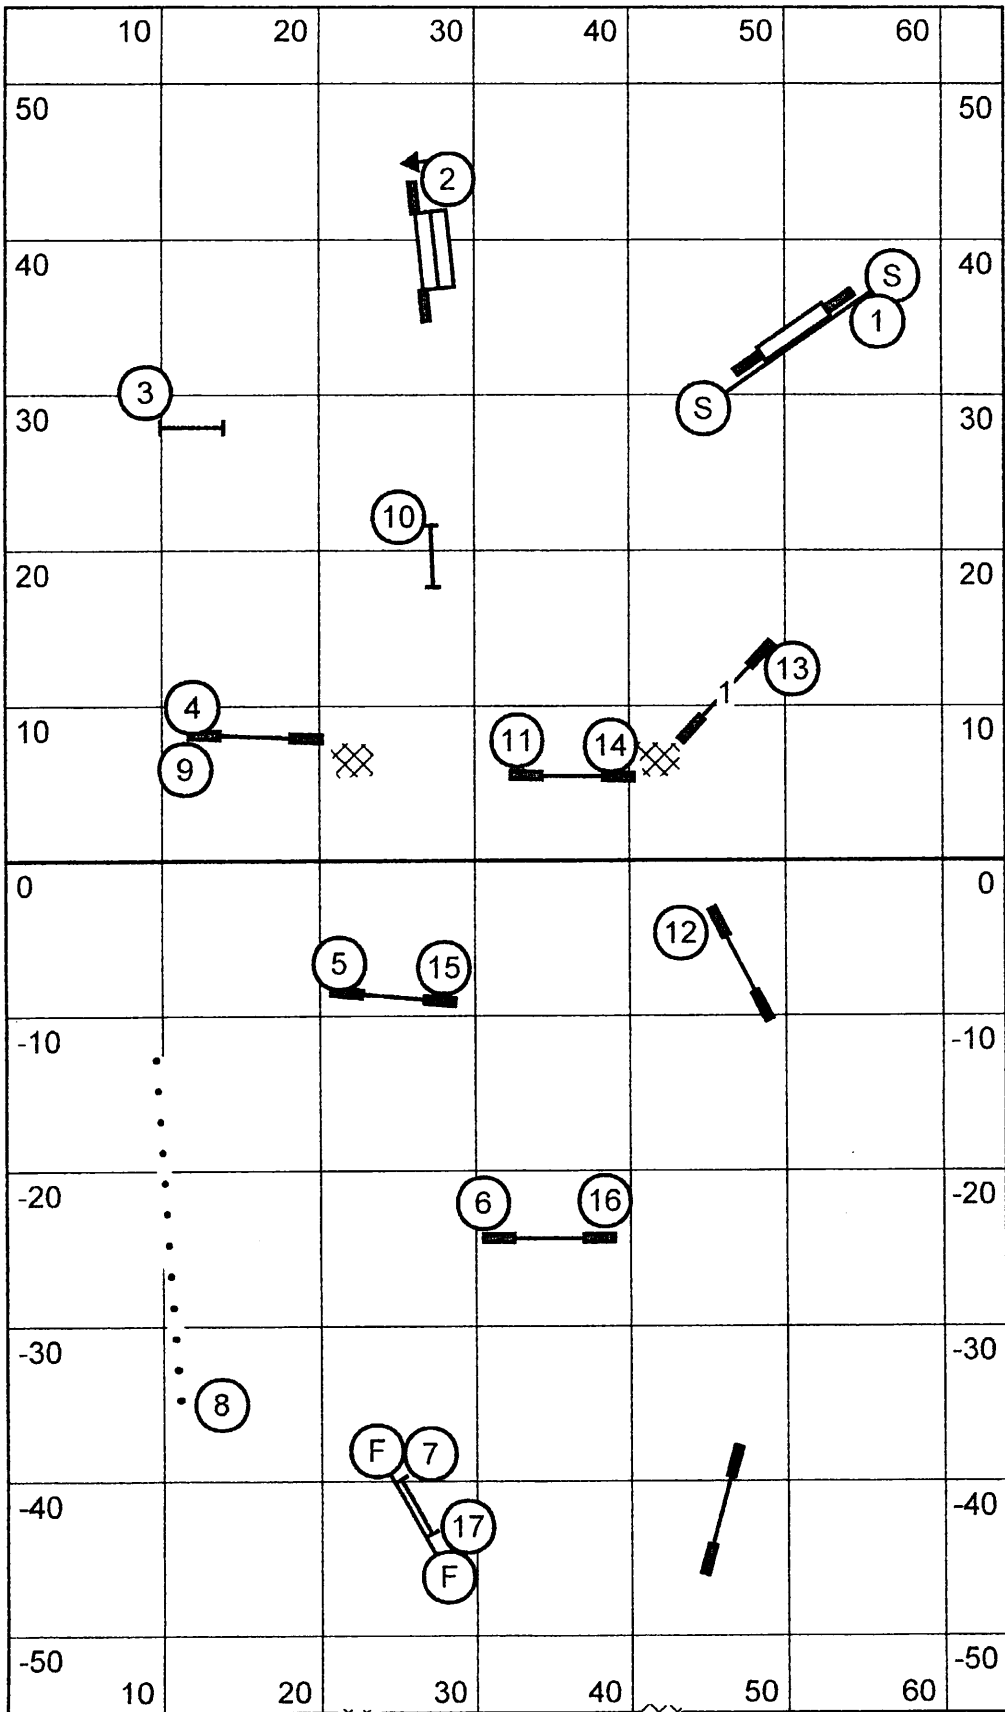

Rand Park D.T.C.
 Novice Standard 10/16/11
 judge Tom Woepse

Rand Park D.T.C.
 Open Standard 10/16/11
 judge Tom Woepse

Rand Park D.T.C.
 Novice J.W.W. 10/16/11
 judge Tom Woepse

Rand Park D.T.C.
 Open J.W.W. 10/16/11
 judge Tom Woepse

send 8-5

Rand Park D.T.C.
 Novice FAST 10/16/11
 judge Tom Woepse

send 8-5-2

Rand Park D.T.C.
 Open FAST 10/16/11
 judge Tom Woepse