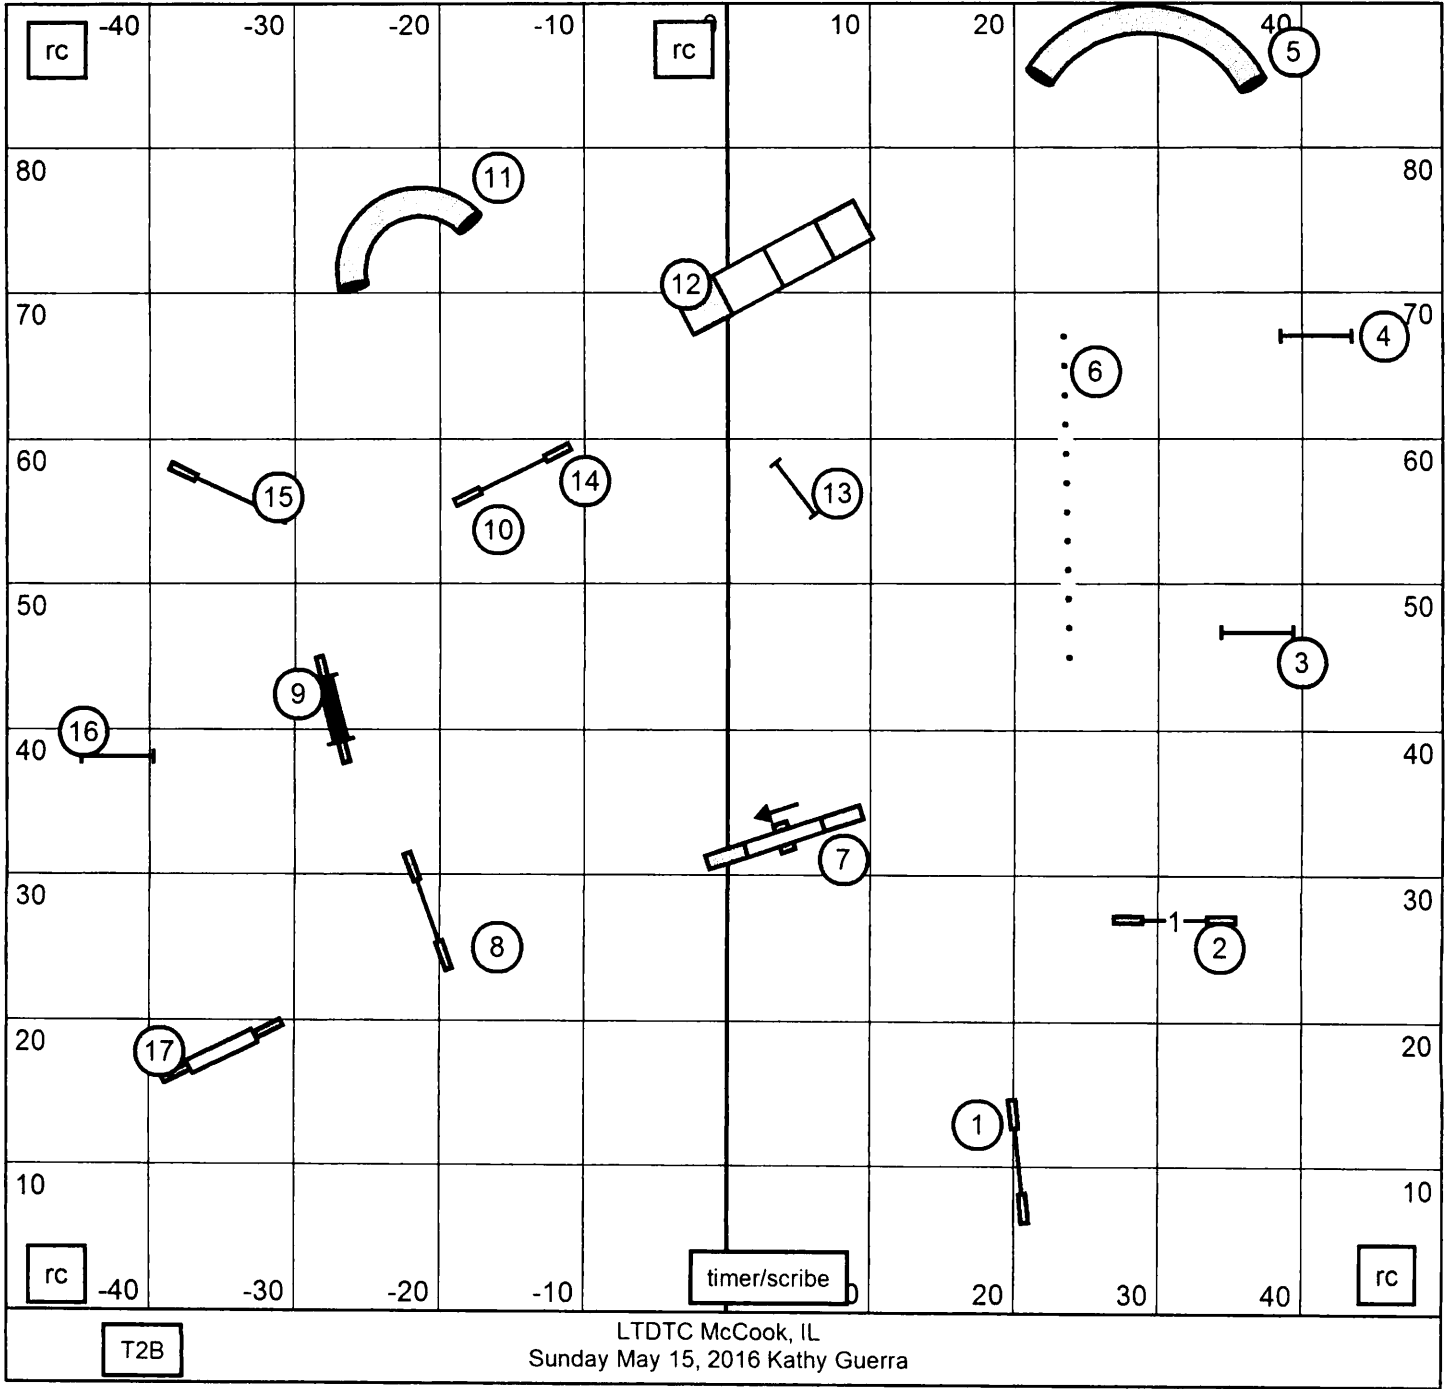

Lyons Township Dog Training Club
McCook, IL

Novice FAST

Sunday, May 15, 2016

Judge: Katherine Rudolph

AAN

SEND BONUS
Bidirectional
8 - 7 or 7 - 8
Must be in flow;
no backsides or wraps!

All obstacles are bidirectional with the exception of the Teeter.

Sunday, May 15, 2016
 Judge: Katherine Rudolph

AAN

SEND BONUS
Bidirectional
 8 - 3 or 3 - 8
 Must be in flow;
 no backsides or wraps!

All obstacles are bidirectional with the exception of
 the Teeter and Send Bonus Obstacles

OPEN = 55 PTS.
55 - 33 SB pts = 22 pts

4" Pref. = 41 sec.
 8" Reg. = 38 sec.
 8" & 12" Pref. = 38 sec.
 12" & 16" Reg/16" & 20" Pref. = 35 sec.
 20", 24" & 26" Reg. = 32 sec.

Lyons Township Dog Training Club
 McCook, IL
Master/Exc FAST
 Sunday, May 15, 2016
 Judge: Katherine Rudolph

AAN

SEND BONUS
 2 - 3 - 4

All obstacles are bidirectional with the exception of the Teeter and Send Bonus Obstacles.

EXCELLENT = 60 pts
60 - 29 SB = 31 pts

4" Pref. = 41 sec.
 8" Reg. = 38 sec.
 8" & 12" Pref. = 38 sec.
 12" & 16" Reg/16" & 20" Pref. = 35 sec.
 20", 24" & 26" Reg. = 32 sec.