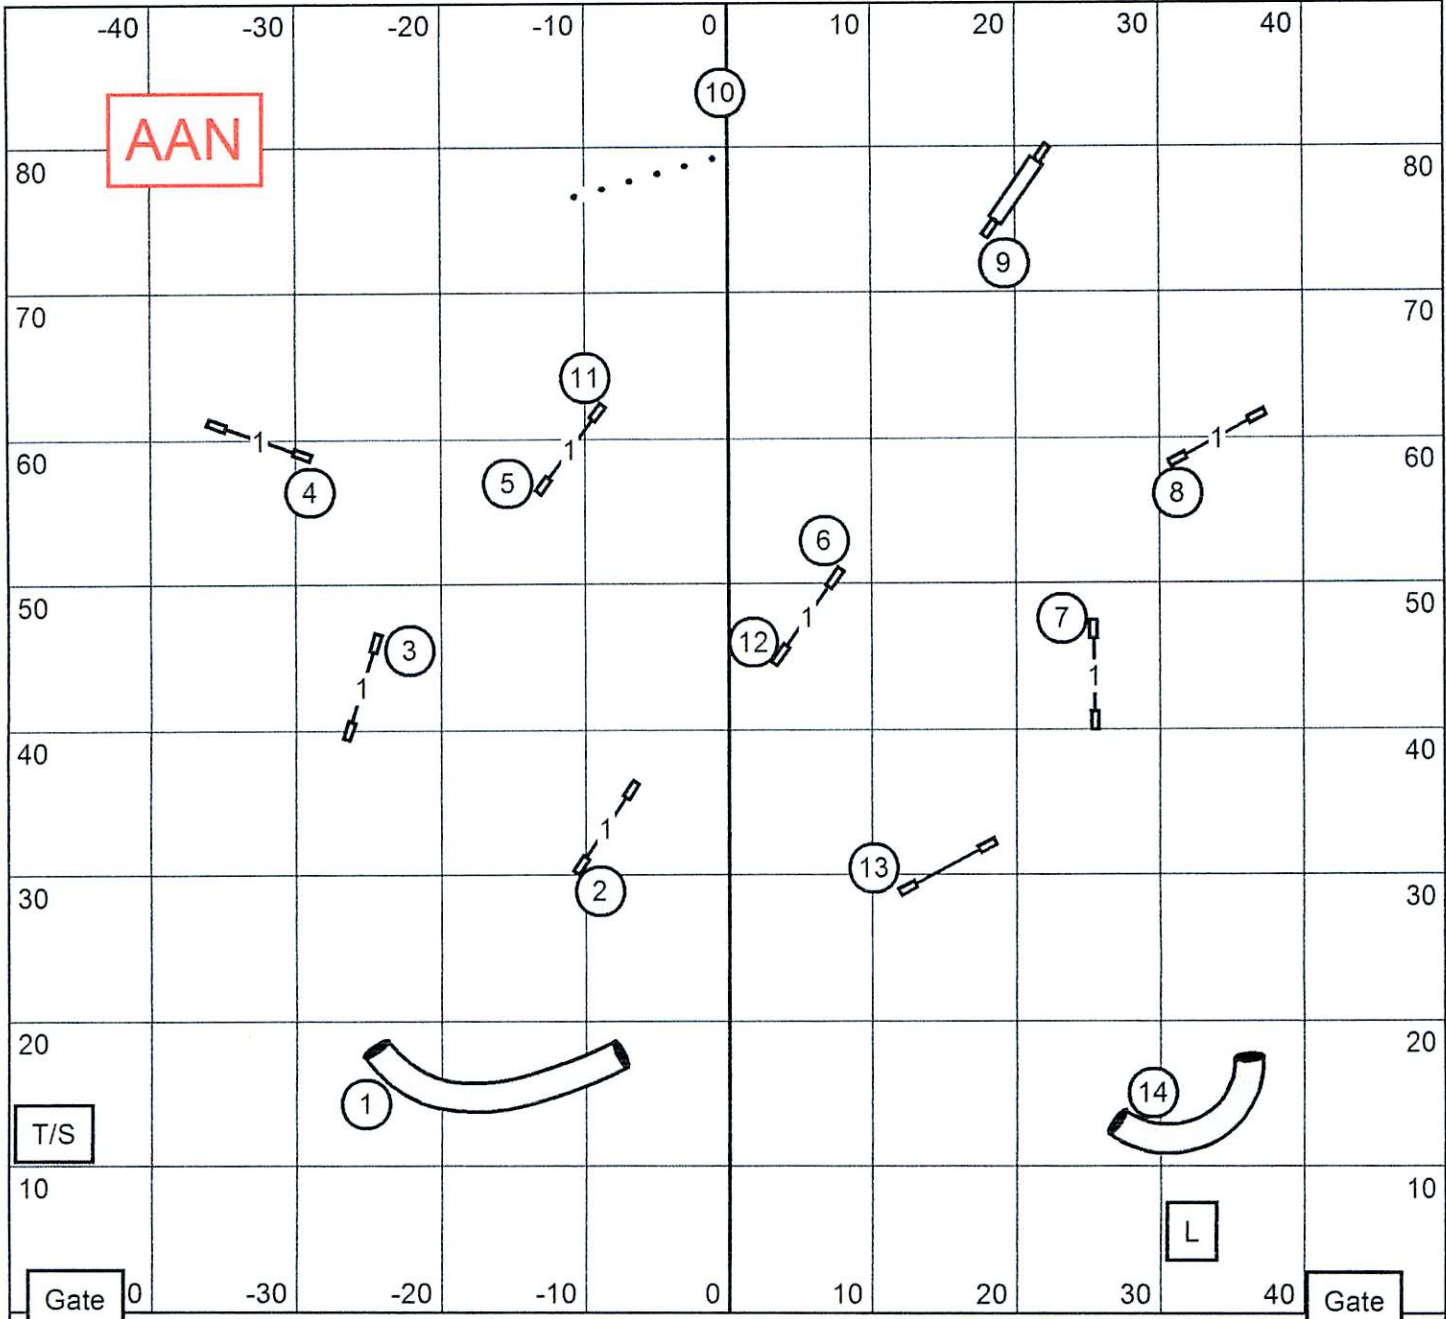

Lyons Township Dog Training Club
McCook, IL
Novice JWW
Sunday, May 15, 2016
Judge: Katherine Rudolph