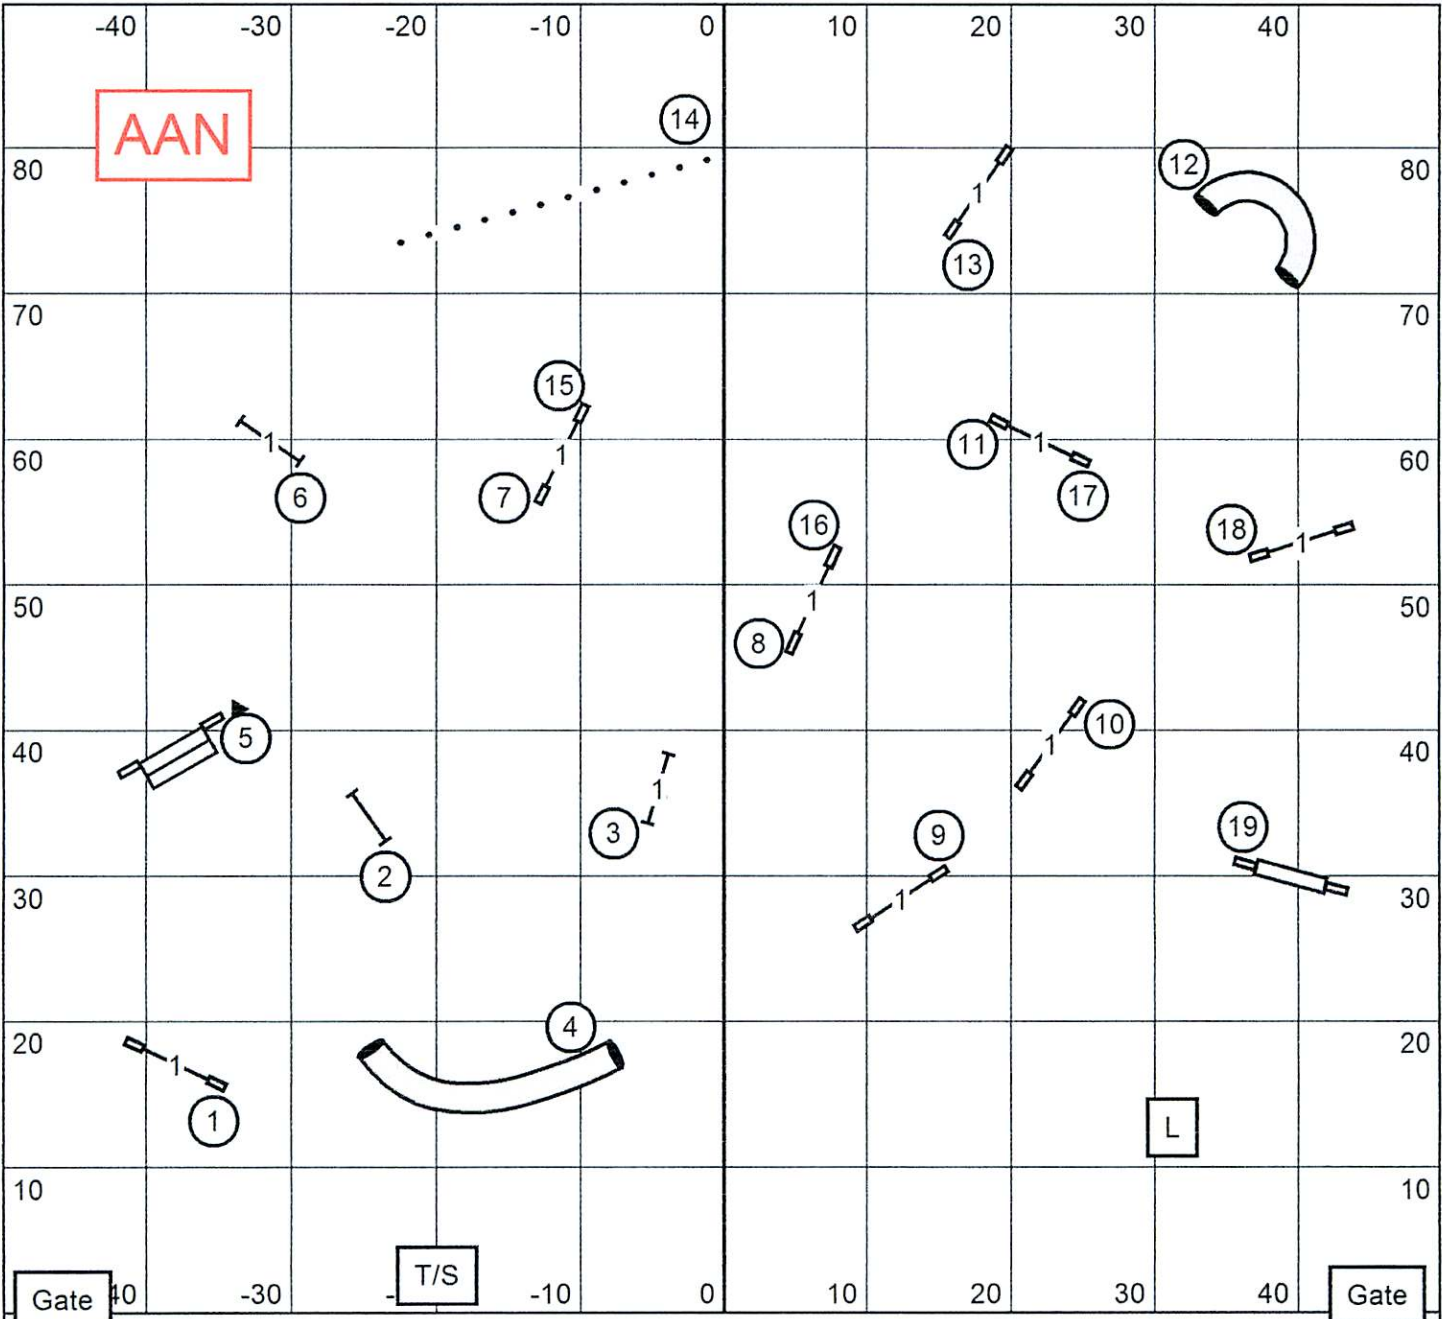

Lyons Township Dog Training Club
McCook, IL
Master/Exc JWW
Sunday, May 15, 2016
Judge: Katherine Rudolph