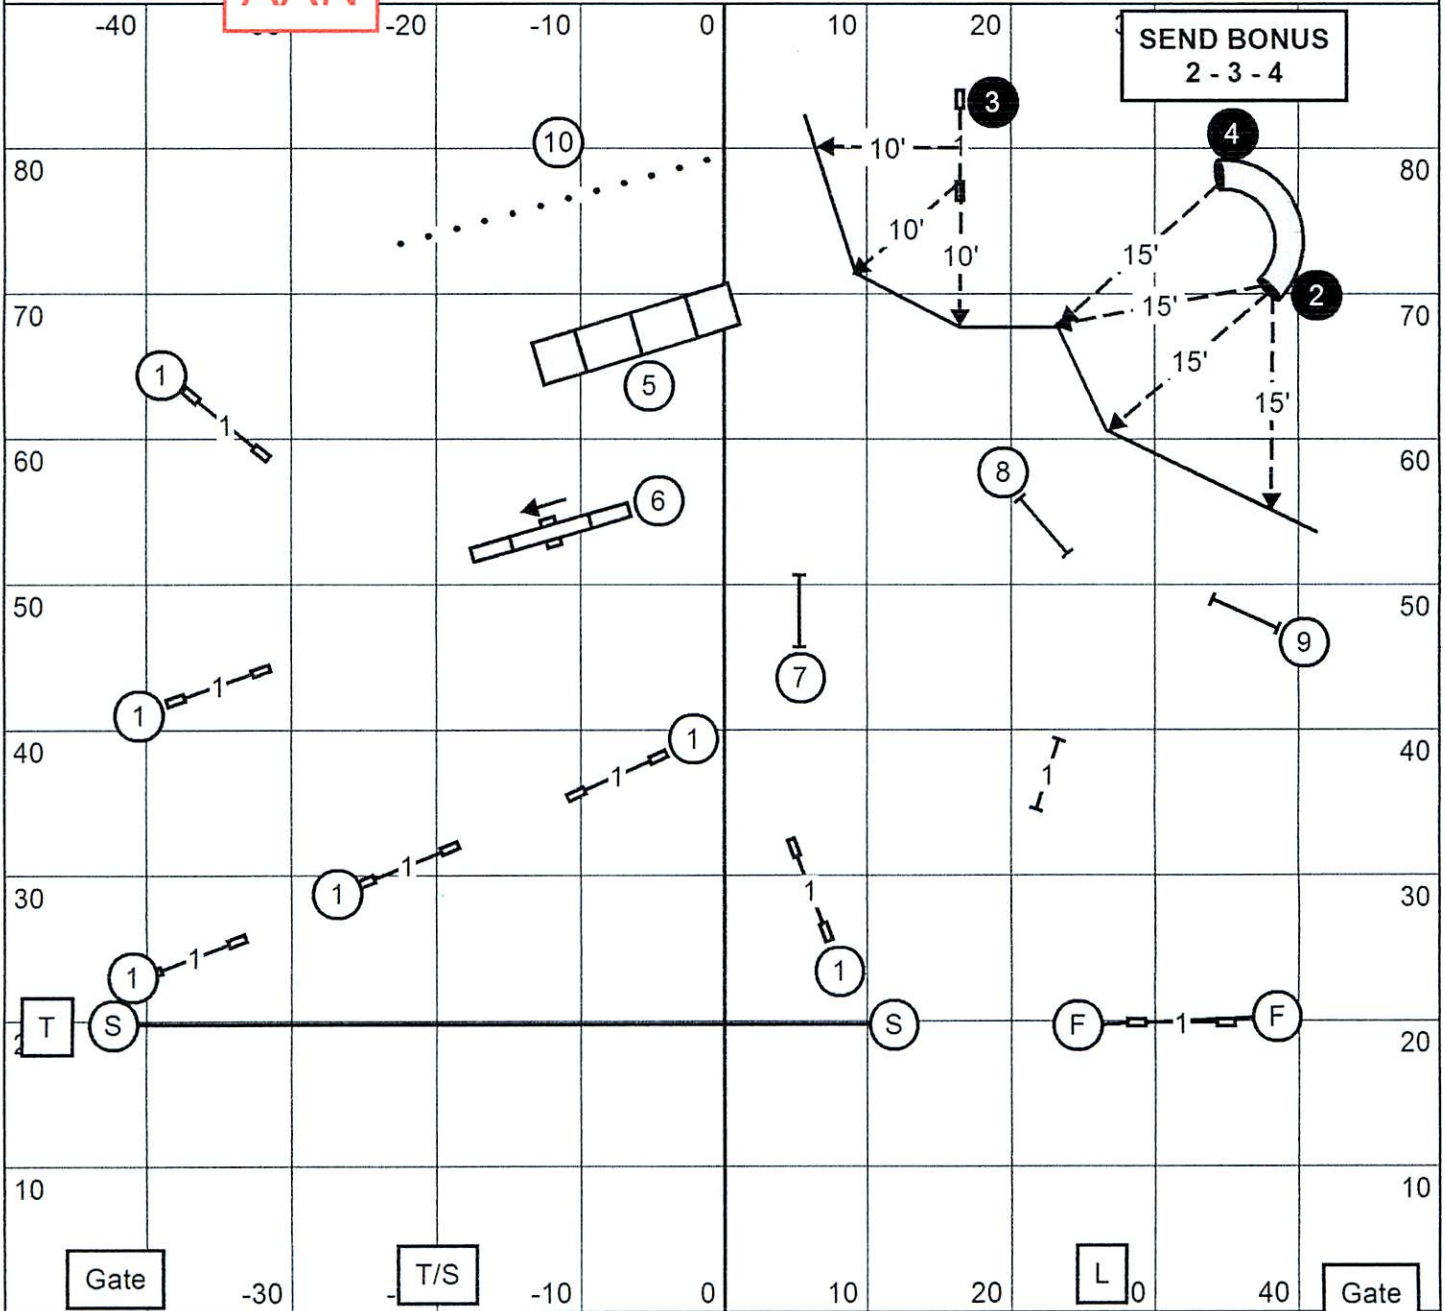

NOVICE = 50 PTS.
50 - 35 SB pts = 20 pts

4" Pref. = 41 sec.
8" Reg. = 38 sec.
8" & 12" Pref. = 38 sec.
12" & 16" Reg/16" & 20" Pref. = 35 sec.
20", 24" & 26" Reg. = 32 sec.

Lyons Township Dog Training Club
 McCook, IL
Open FAST

Sunday, May 15, 2016
 Judge: Katherine Rudolph

AAN

SEND BONUS
Bidirectional
 8 - 3 or 3 - 8
 Must be in flow;
 no backsides or wraps!

All obstacles are bidirectional with the exception of
 the Teeter and Send Bonus Obstacles

OPEN = 55 PTS.
55 - 33 SB pts = 22 pts

4" Pref. = 41 sec.
 8" Reg. = 38 sec.
 8" & 12" Pref. = 38 sec.
 12" & 16" Reg/16" & 20" Pref. = 35 sec.
 20", 24" & 26" Reg. = 32 sec.

Lyons Township Dog Training Club
 McCook, IL
Master/Exc FAST
 Sunday, May 15, 2016
 Judge: Katherine Rudolph

AAN

SEND BONUS
 2 - 3 - 4

All obstacles are bidirectional with the exception of the Teeter and Send Bonus Obstacles.

EXCELLENT = 60 pts
60 - 29 SB = 31 pts

4" Pref. = 41 sec.
 8" Reg. = 38 sec.
 8" & 12" Pref. = 38 sec.
 12" & 16" Reg/16" & 20" Pref. = 35 sec.
 20", 24" & 26" Reg. = 32 sec.