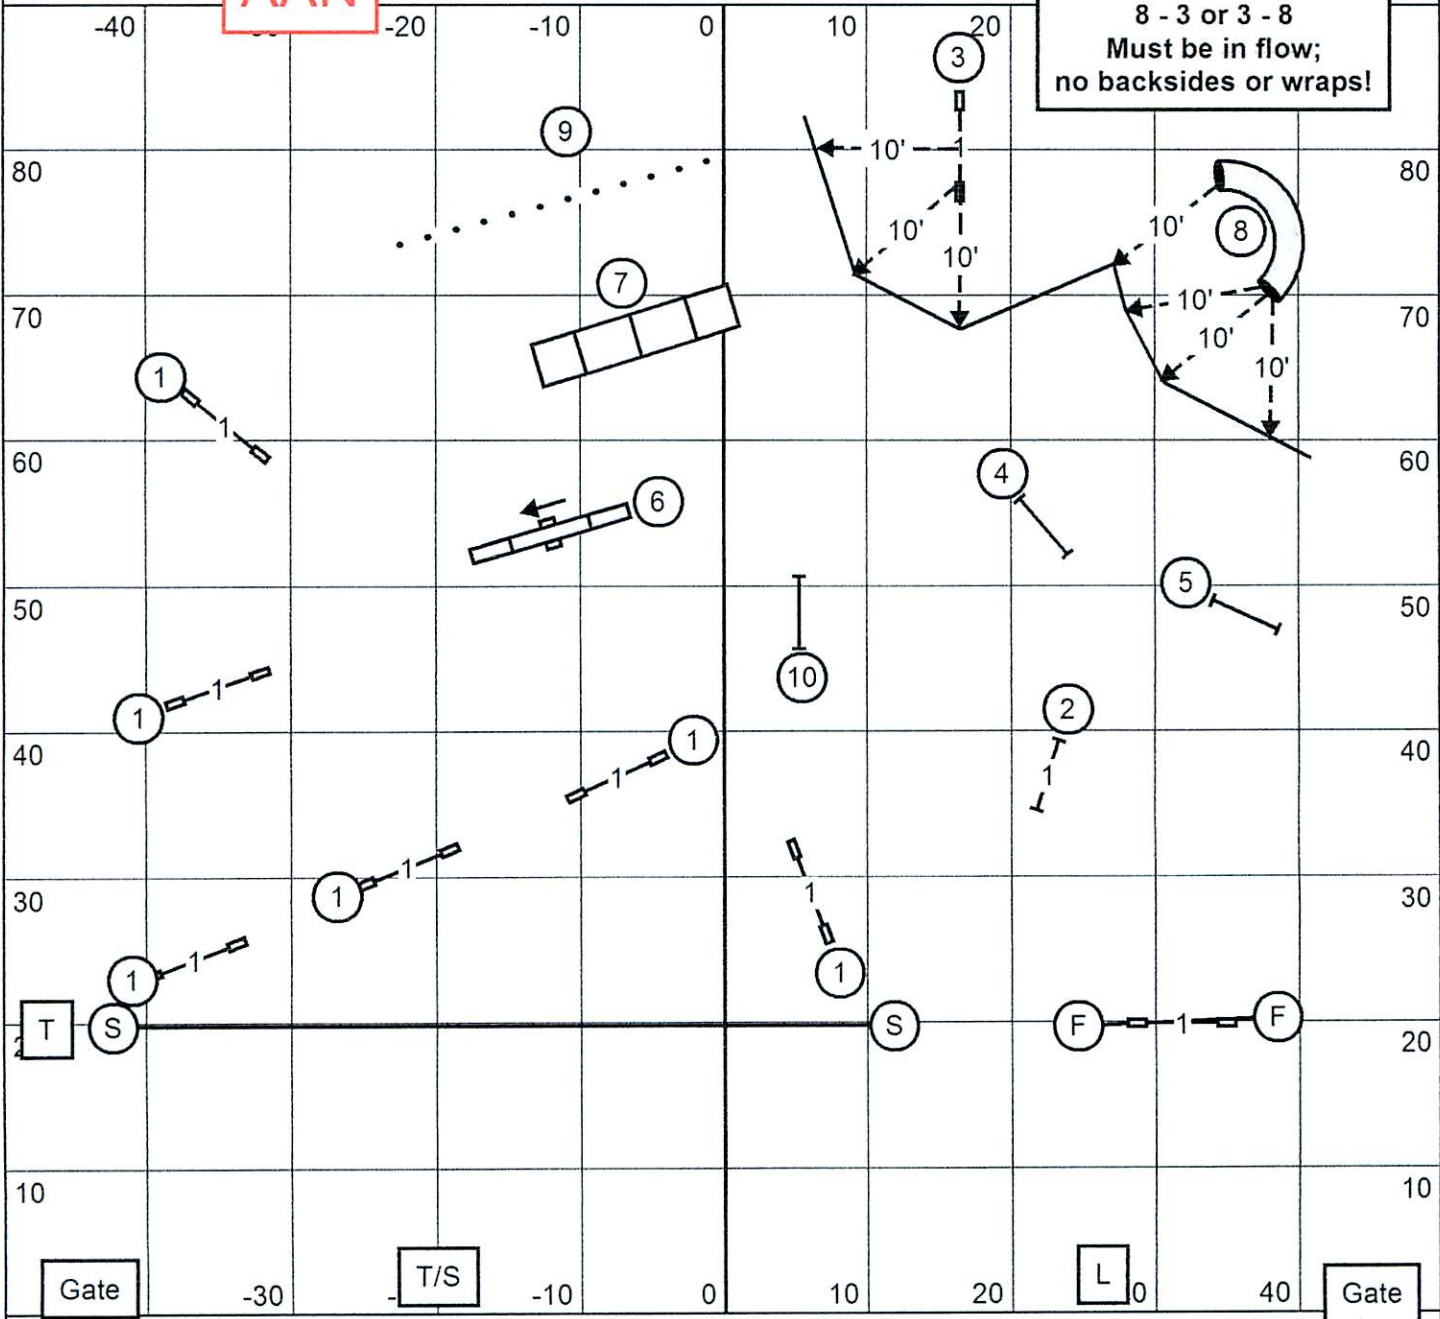

Lyons Township Dog Training Club
McCook, IL

Novice FAST

Sunday, May 15, 2016

Judge: Katherine Rudolph

AAN

SEND BONUS
Bidirectional
8 - 7 or 7 - 8
Must be in flow;
no backsides or wraps!

All obstacles are bidirectional with the exception of the Teeter.

NOVICE = 50 PTS.
50 - 35 SB pts = 20 pts

4" Pref. = 41 sec.
8" Reg. = 38 sec.
8" & 12" Pref. = 38 sec.
12" & 16" Reg/16" & 20" Pref. = 35 sec.
20", 24" & 26" Reg. = 32 sec.

Lyons Township Dog Training Club
 McCook, IL
Open FAST

Sunday, May 15, 2016
 Judge: Katherine Rudolph

AAN

SEND BONUS
Bidirectional
 8 - 3 or 3 - 8
 Must be in flow;
 no backsides or wraps!

All obstacles are bidirectional with the exception of
 the Teeter and Send Bonus Obstacles

AAN

SEND BONUS
 2 - 3 - 4

All obstacles are bidirectional with the exception of the Teeter and Send Bonus Obstacles.

EXCELLENT = 60 pts
60 - 29 SB = 31 pts

4" Pref. = 41 sec.
 8" Reg. = 38 sec.
 8" & 12" Pref. = 38 sec.
 12" & 16" Reg/16" & 20" Pref. = 35 sec.
 20", 24" & 26" Reg. = 32 sec.