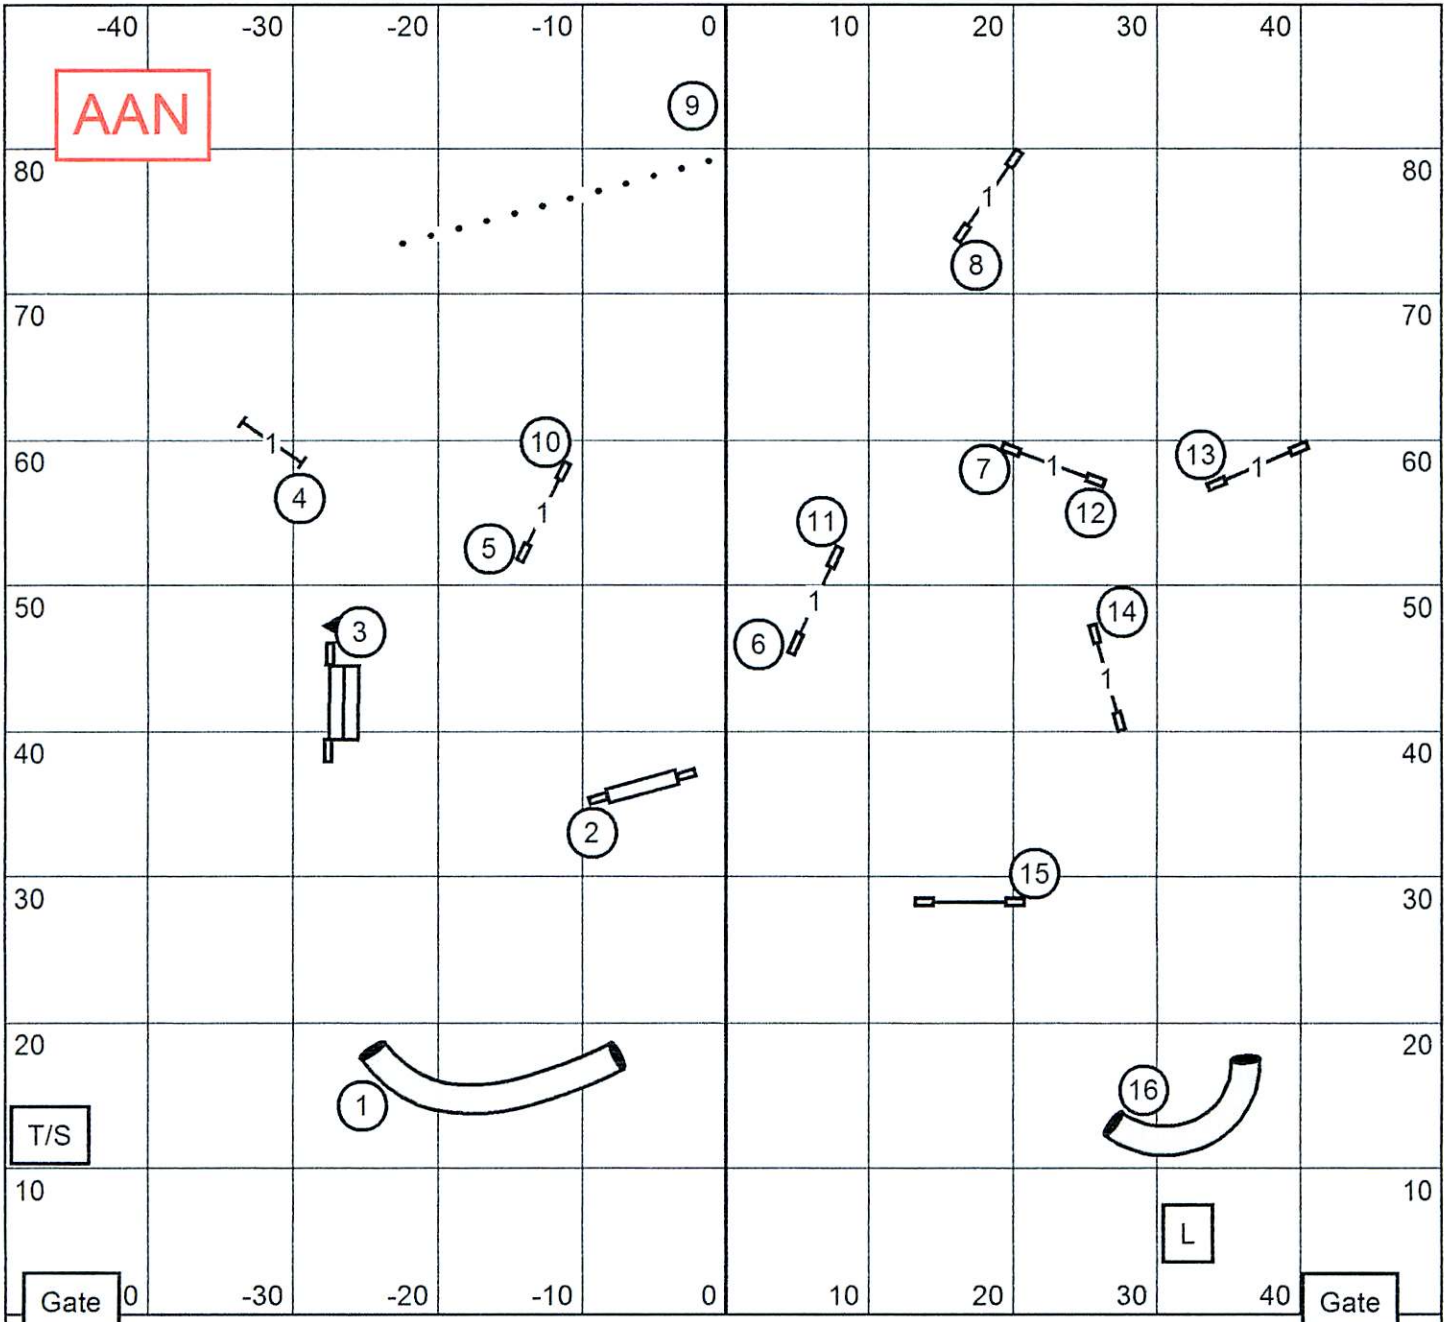

Lyons Township Dog Training Club
McCook, IL
Open JWW
Sunday, May 15, 2016
Judge: Katherine Rudolph