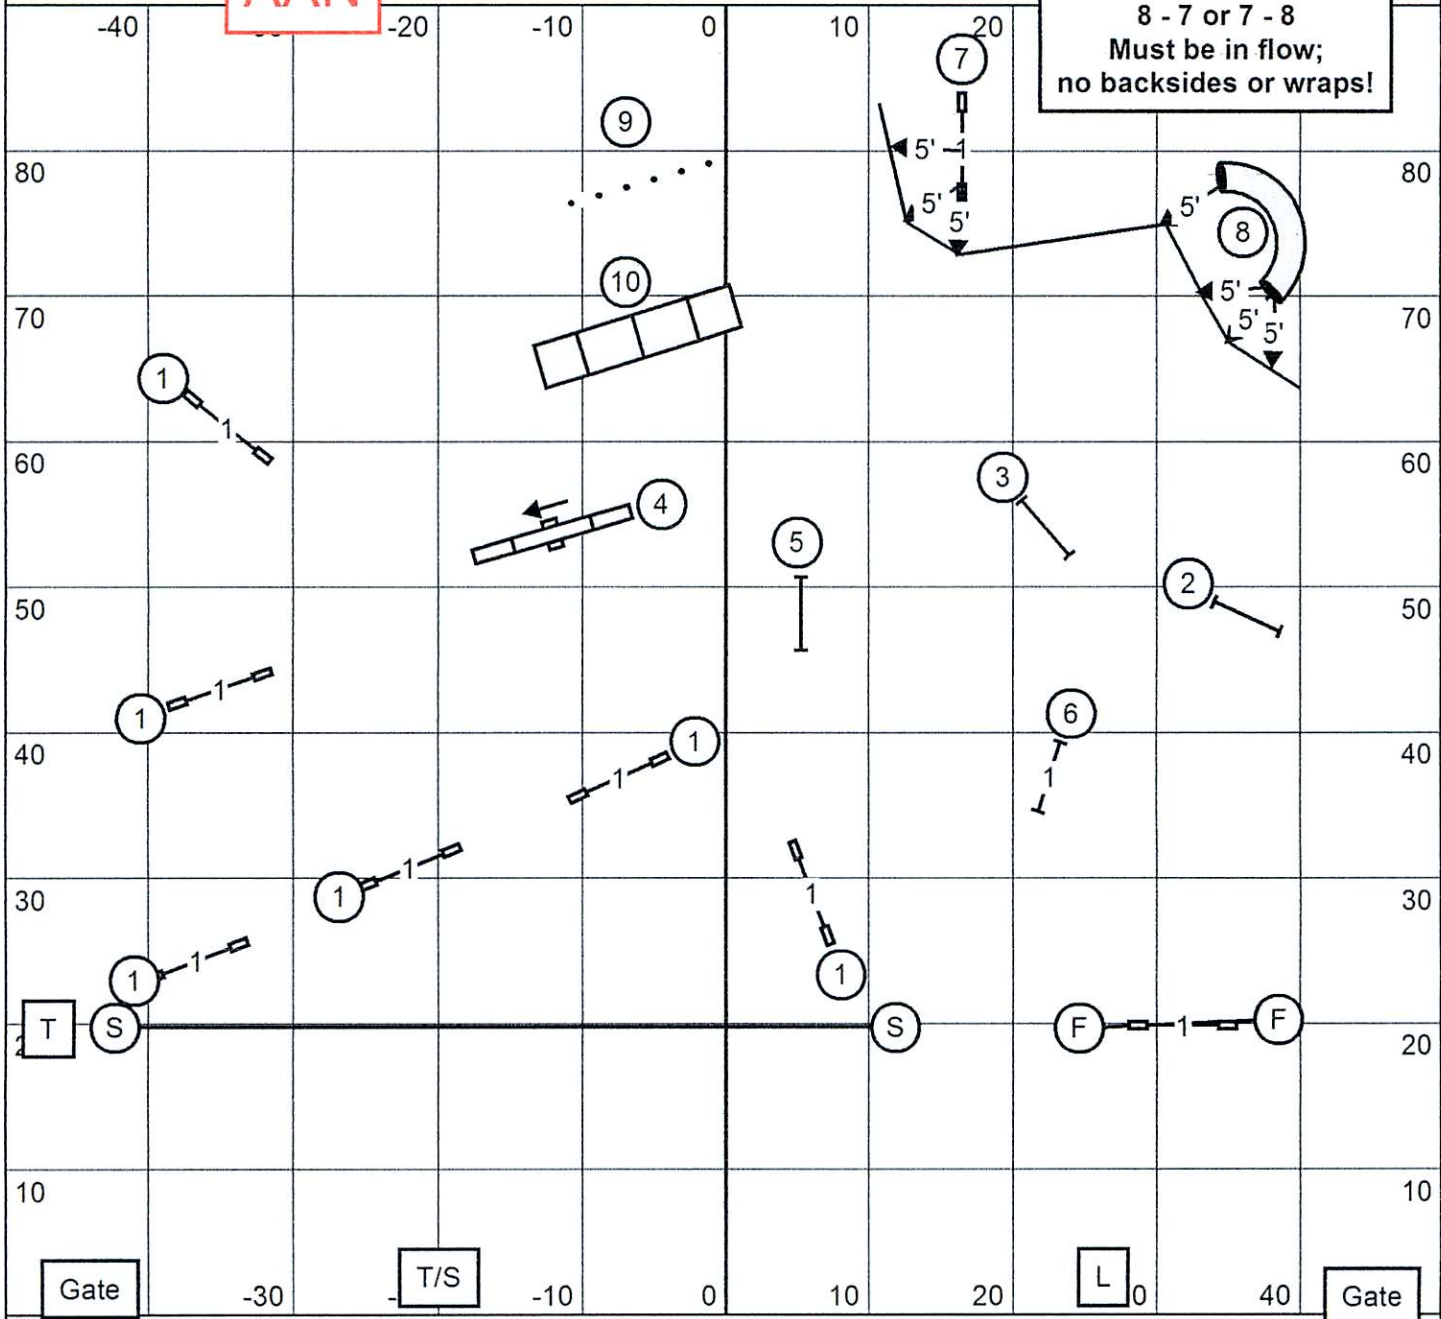

Lyons Township Dog Training Club
McCook, IL

Novice FAST

Sunday, May 15, 2016

Judge: Katherine Rudolph

AAN

SEND BONUS
Bidirectional
8 - 7 or 7 - 8
Must be in flow;
no backsides or wraps!

All obstacles are bidirectional with the exception of the Teeter.

NOVICE = 50 PTS.
50 - 35 SB pts = 20 pts

4" Pref. = 41 sec.
8" Reg. = 38 sec.
8" & 12" Pref. = 38 sec.
12" & 16" Reg/16" & 20" Pref. = 35 sec.
20", 24" & 26" Reg. = 32 sec.

Lyons Township Dog Training Club
 McCook, IL
Open FAST

Sunday, May 15, 2016
 Judge: Katherine Rudolph

AAN

SEND BONUS
Bidirectional
 8 - 3 or 3 - 8
 Must be in flow;
 no backsides or wraps!

All obstacles are bidirectional with the exception of
 the Teeter and Send Bonus Obstacles

AAN

SEND BONUS
 2 - 3 - 4

All obstacles are bidirectional with the exception of the Teeter and Send Bonus Obstacles.

EXCELLENT = 60 pts
60 - 29 SB = 31 pts

4" Pref. = 41 sec.
 8" Reg. = 38 sec.
 8" & 12" Pref. = 38 sec.
 12" & 16" Reg/16" & 20" Pref. = 35 sec.
 20", 24" & 26" Reg. = 32 sec.