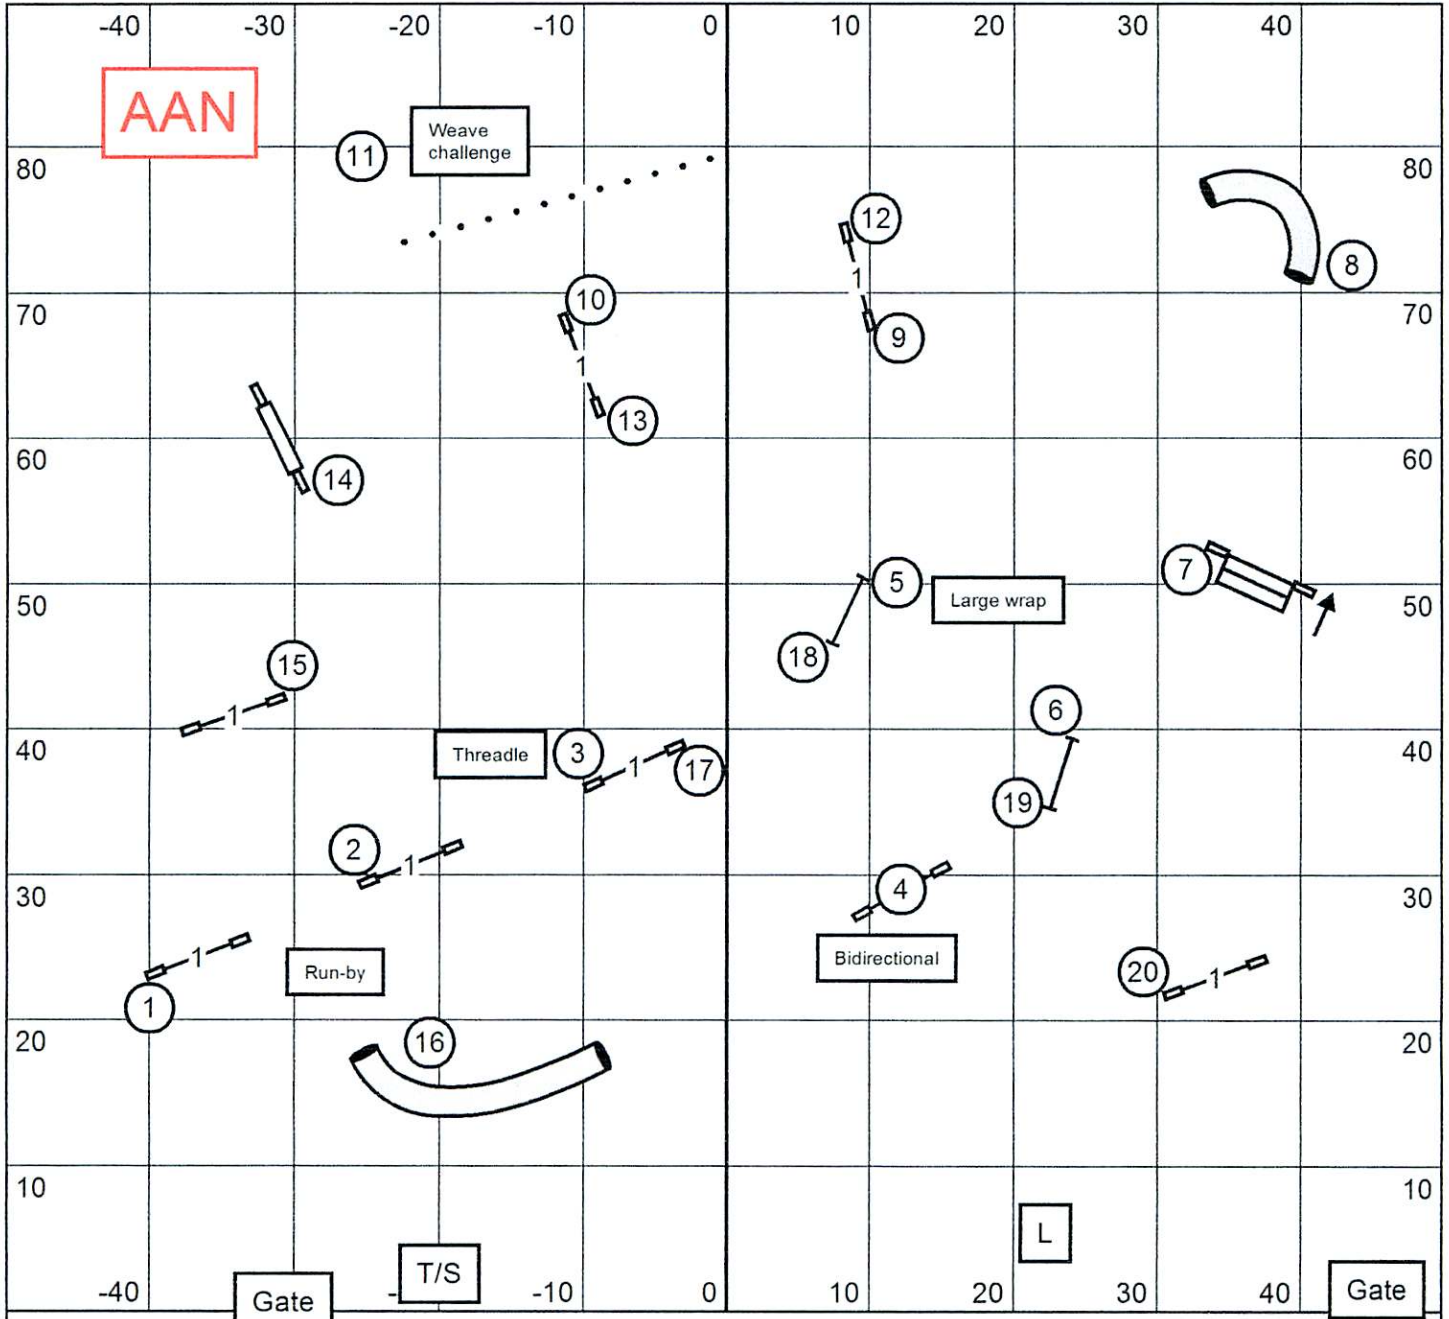

Lyons Township Dog Training Club
McCook, IL
Premier JWW
Sunday, May 15, 2016
Judge: Katherine Rudolph