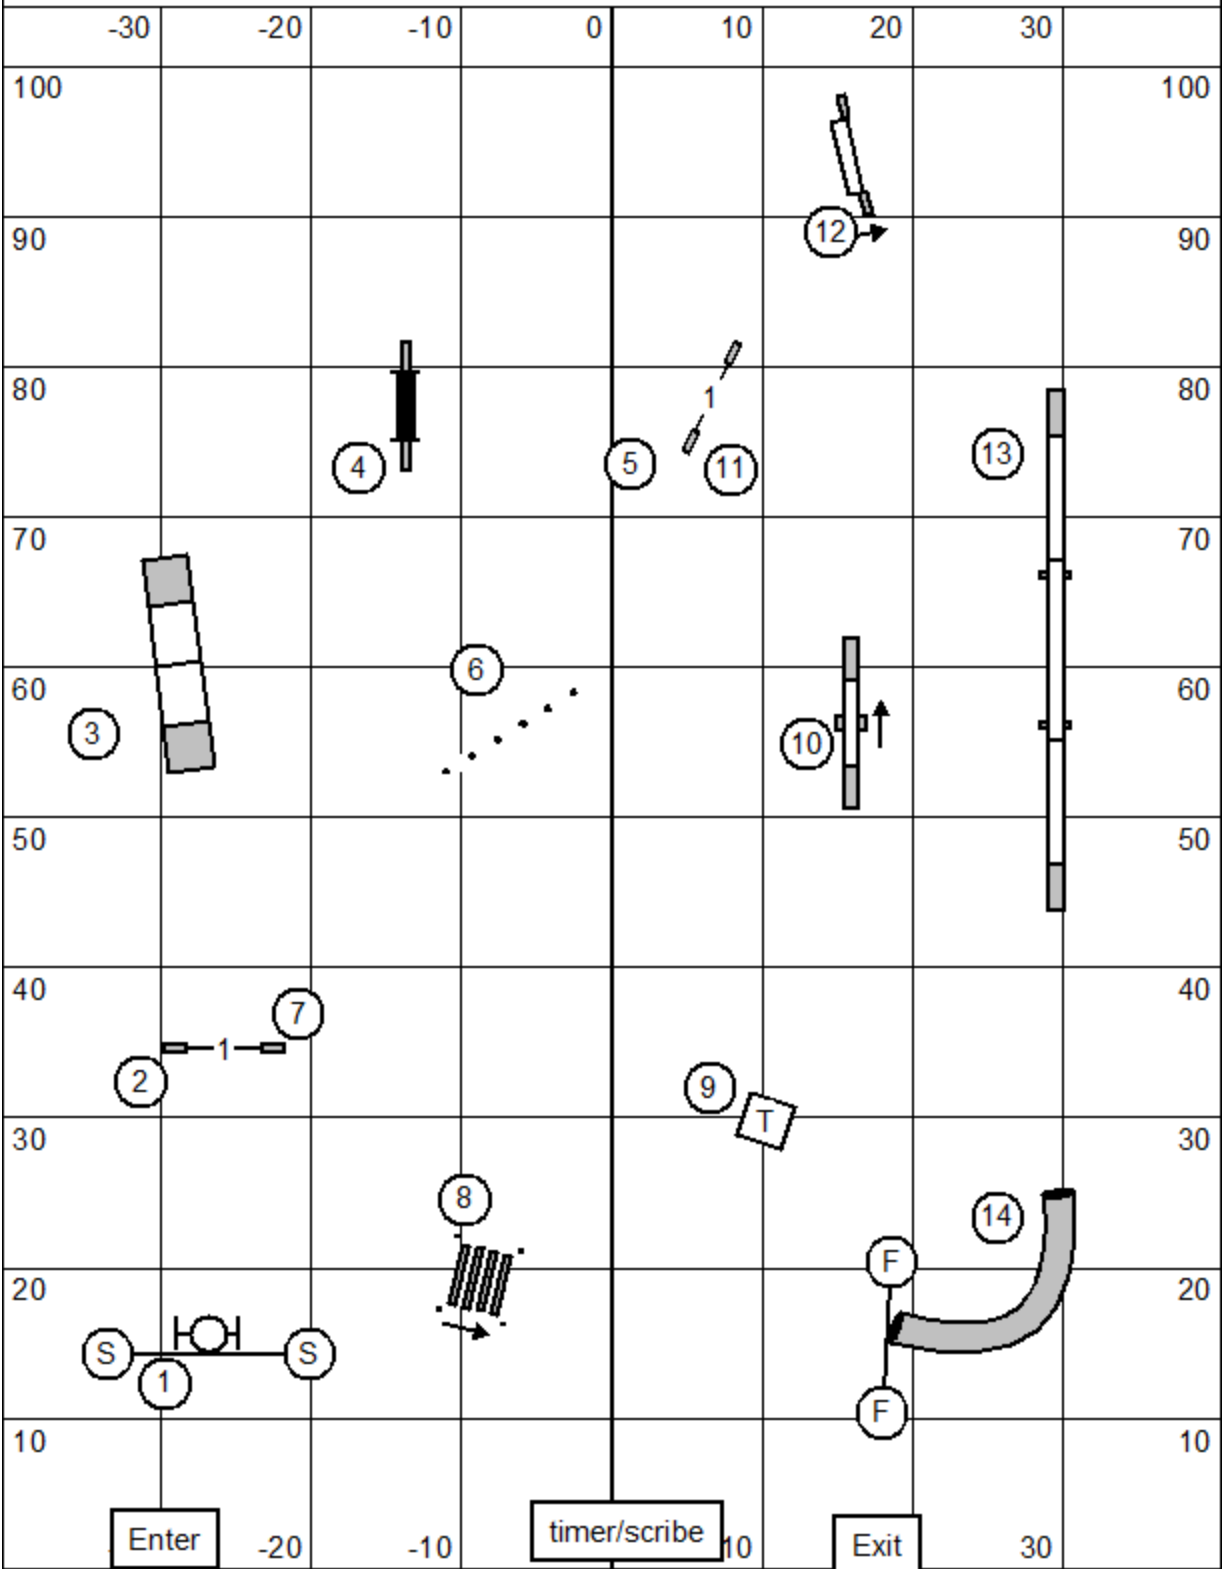

Iliana Collie Club

Enter

timer/scribe

Exit