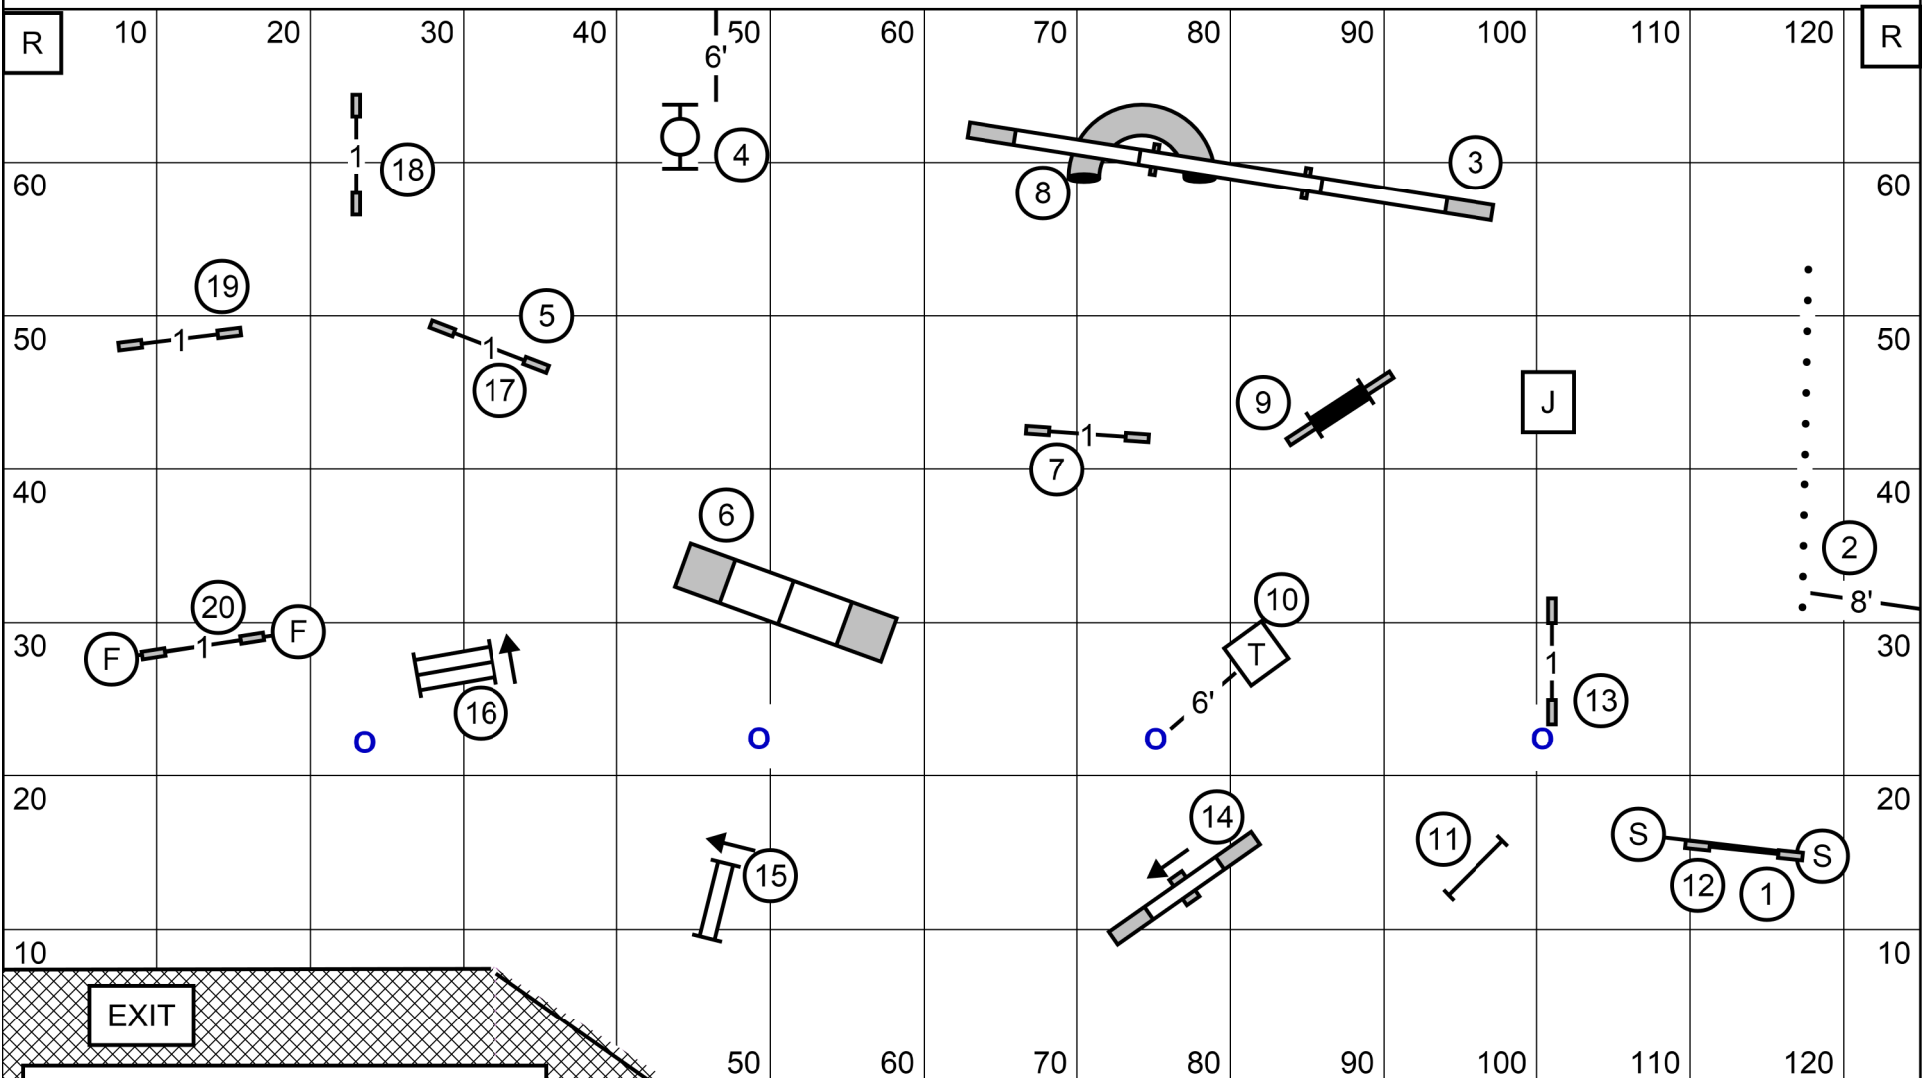

Concrete wall on these 2 sides

Glenbard All Breed Obedience Club
 Sun 1-30-2022
 Master Excellent STD
 Judge: Suzi Schmitz

TS R Enter SECR