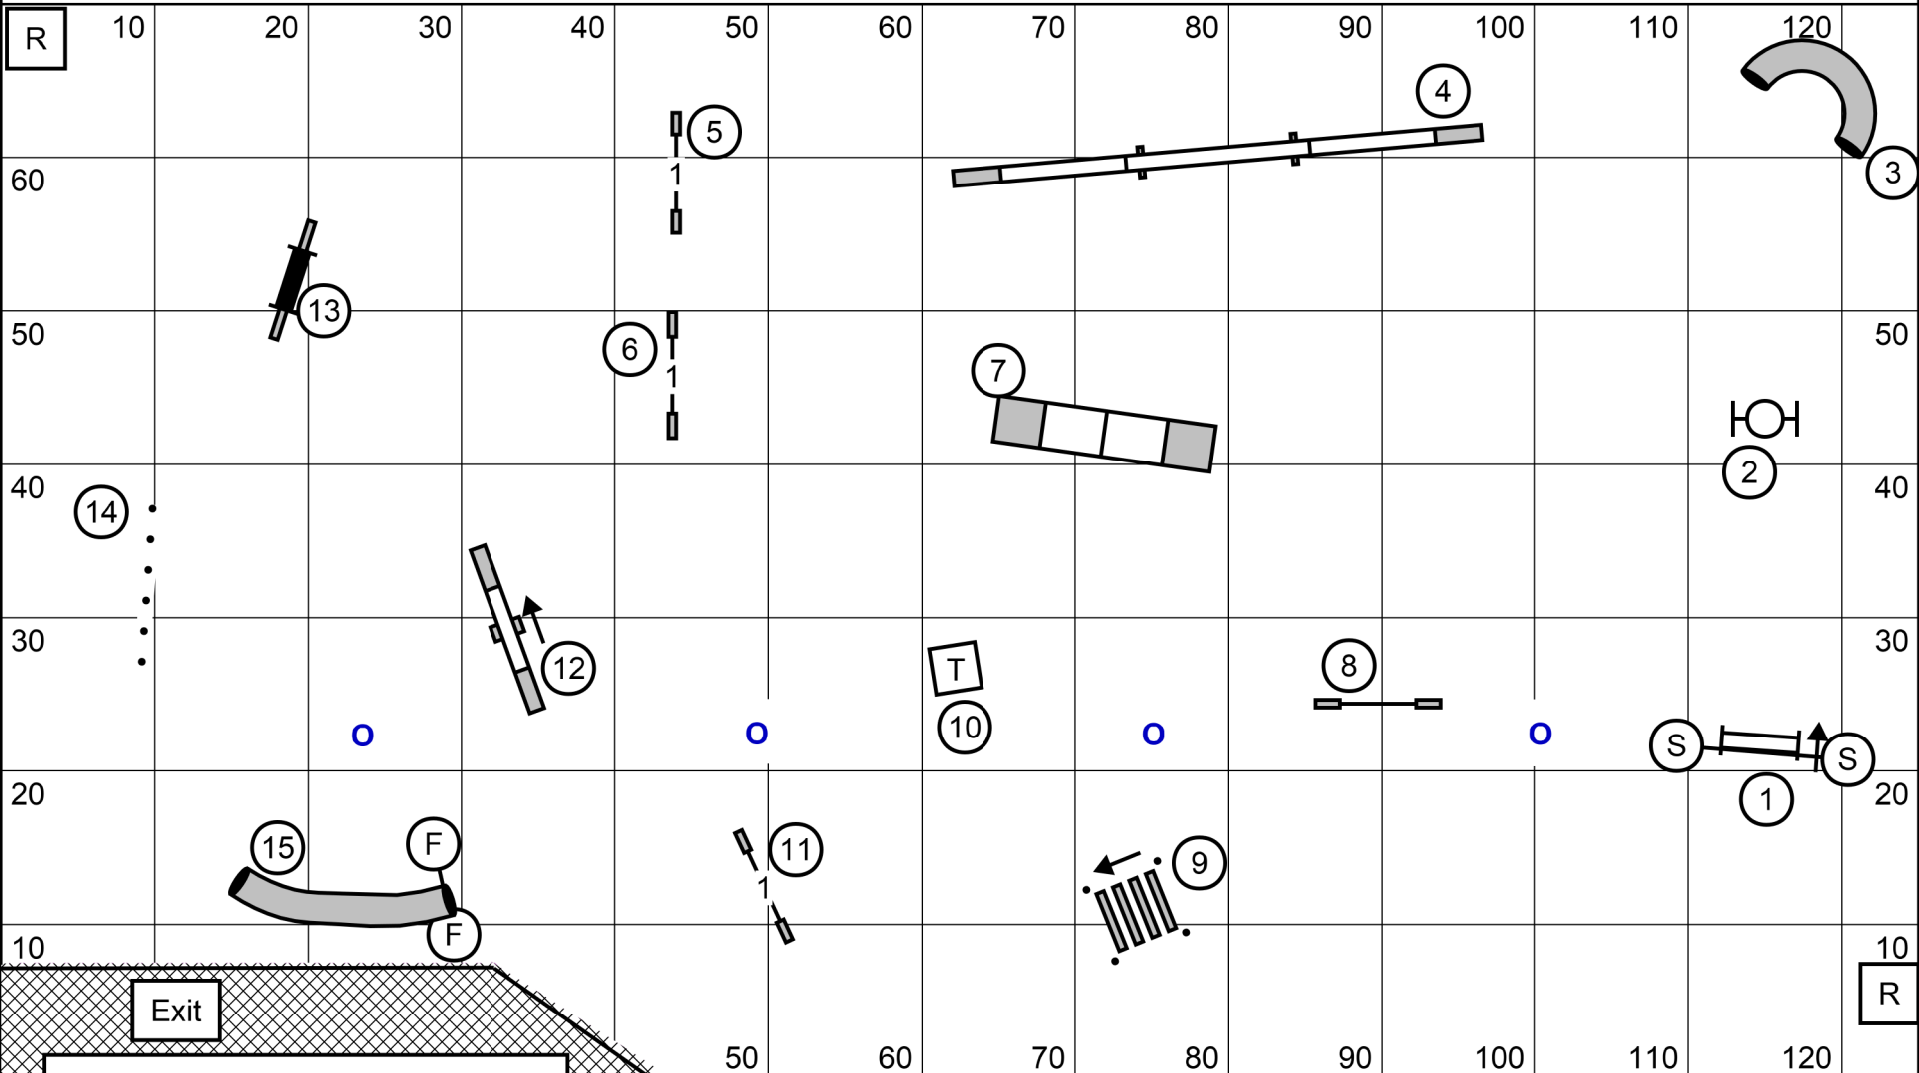

Concrete wall on these 2 sides

Glenbard All Breed Obedience Club  
 Sat 1-29-2022  
 NOVICE STD  
 Judge: Suzi Schmitz

TS

Enter

SECR